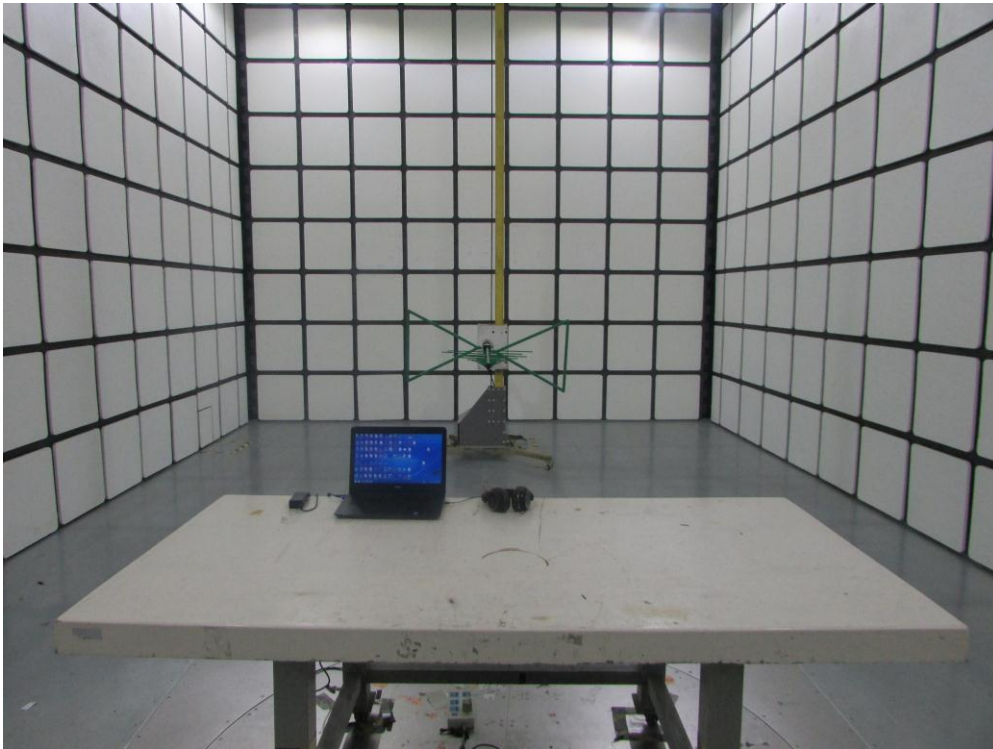

## FCC Part15.247 Test Setup Photograph

Test Mode: Mode 1

Description: Front View of Conducted emission Test Setup

Test Mode: Mode 1

Description: Side View of Conducted emission Test Setup

Description: Radiated Emission Test Setup for Below 1GHz

Description: Radiated Emission Test Setup for 1~18GHz

Description: Radiated Emission Test Setup for Above 18GHz