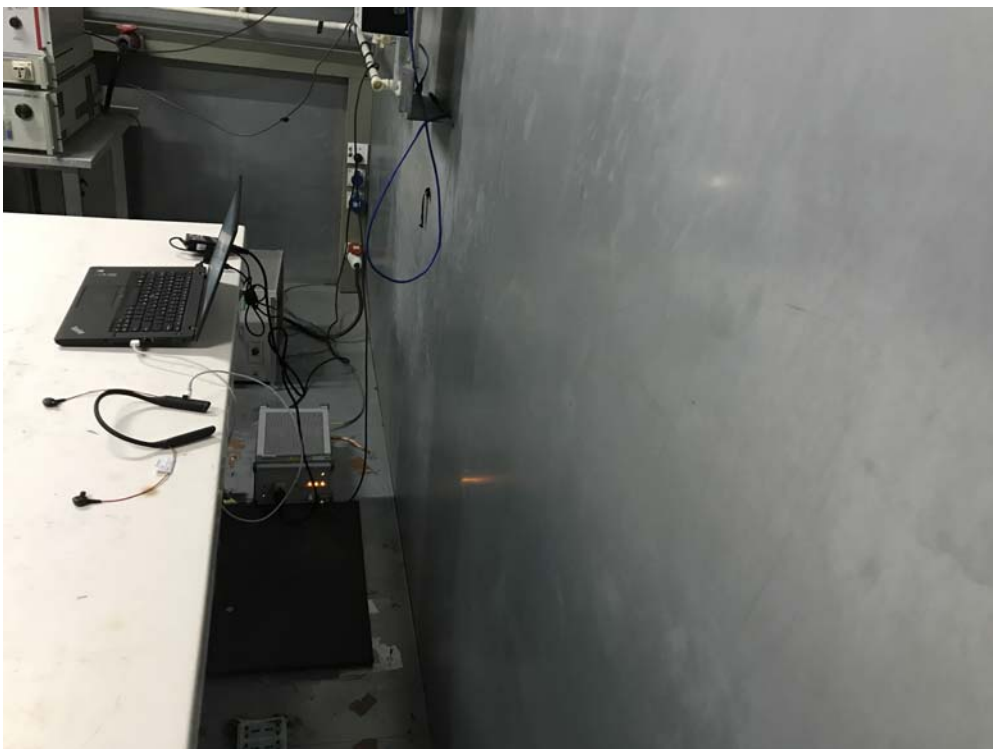

FCC Part15.247&IC Test Setup Photograph

Test Mode: Mode 1

Description: Front View of Conducted emission Test Setup

Test Mode: Mode 1

Description: Side View of Conducted emission Test Setup

Description: Radiated Emission Test Setup for Below 1GHz

Description: Radiated Emission Test Setup for 1~18GHz

Description: Radiated Emission Test Setup for Above 18GHz