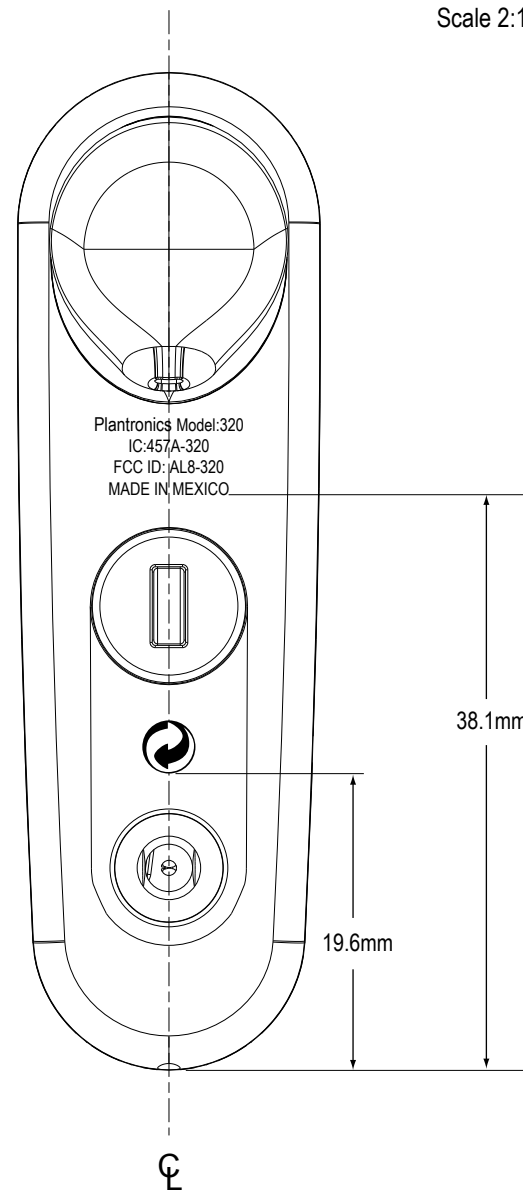

Artwork Only

Scale 2:1