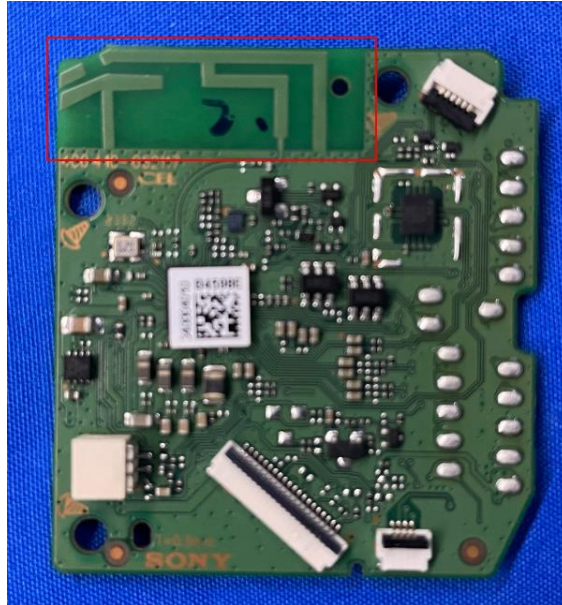

## SONY YY2981 Headset Antenna Photo

### 1. Antenna photo

### 2. Test setup photo