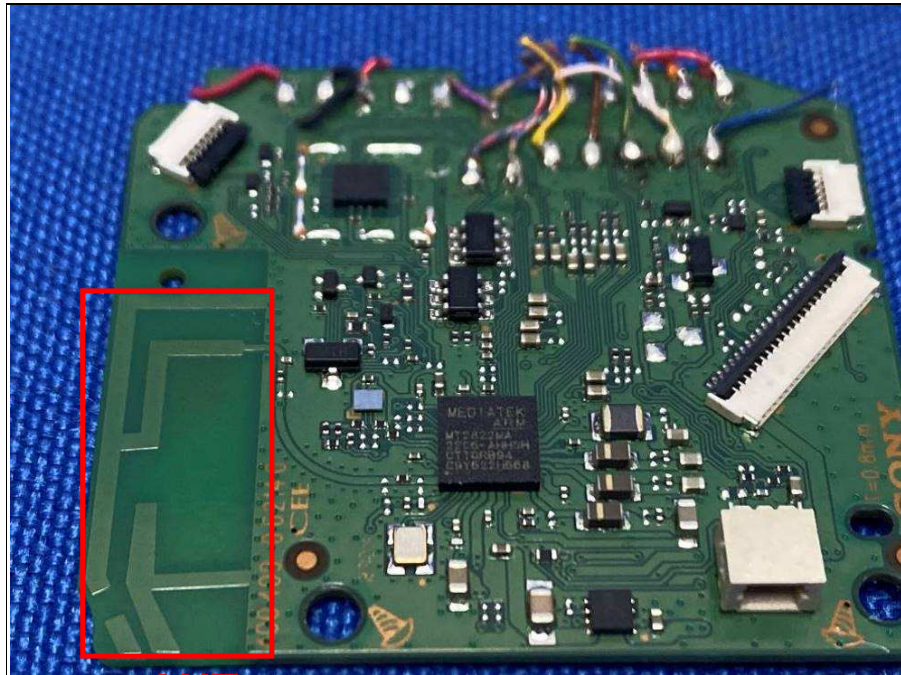

**BUREAU
VERITAS**

Reference No.: 2307WDG0150

PHOTOGRAPHS OF THE EUT (INTERNAL)

BUREAU
VERITAS

Reference No.: 2307WDG0150

BUREAU
VERITAS

Reference No.: 2307WDG0150

BUREAU
VERITAS

Reference No.: 2307WDG0150

ANT

BUREAU VERITAS

Reference No.: 2307WDG0150

Battery (HP)

Battery (HP)