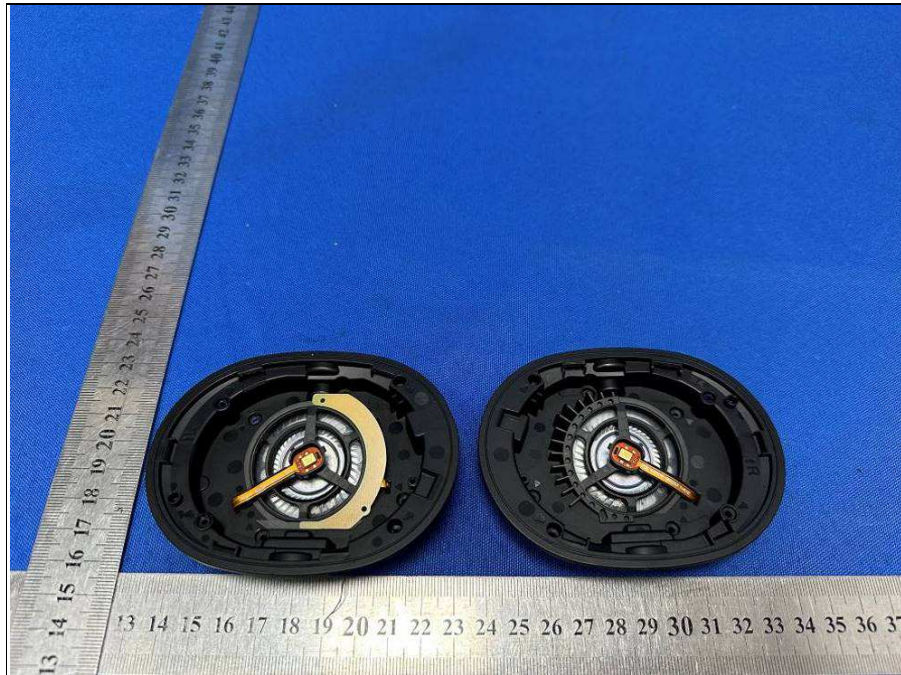

**BUREAU
VERITAS**

Reference No.: 2307WDG0150

PHOTOGRAPHS OF THE EUT (INTERNAL)

BUREAU
VERITAS

Reference No.: 2307WDG0150

BUREAU
VERITAS

Reference No.: 2307WDG0150

BUREAU
VERITAS

Reference No.: 2307WDG0150

ANT

BUREAU VERITAS

Reference No.: 2307WDG0150

Battery (HP)

Battery (HP)