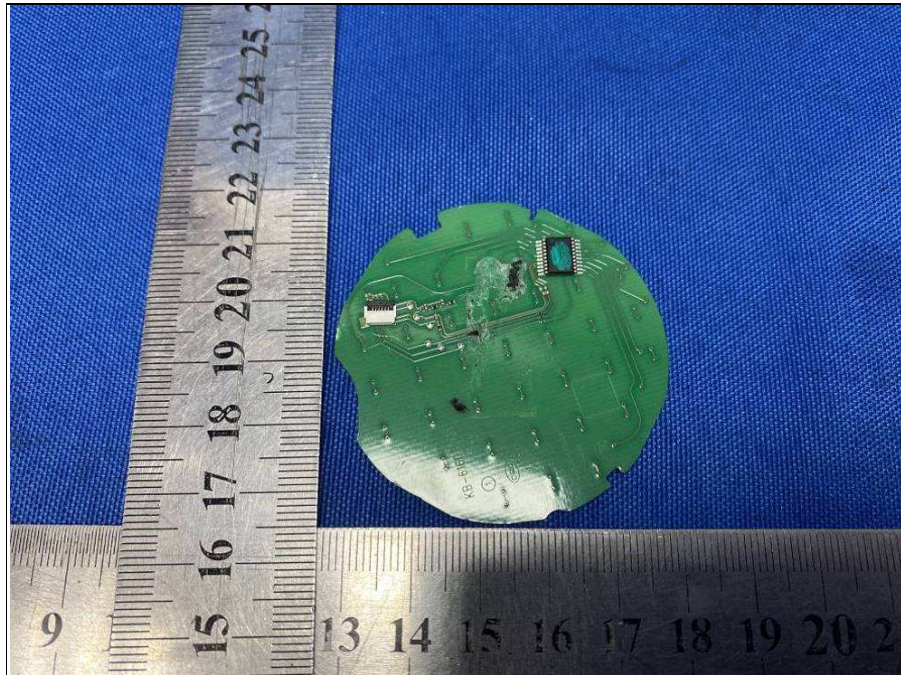

**BUREAU
VERITAS**

Reference No.: 2307WDG0150

PHOTOGRAPHS OF THE EUT (INTERNAL)

BUREAU
VERITAS

Reference No.: 2307WDG0150

BUREAU
VERITAS

Reference No.: 2307WDG0150

BUREAU
VERITAS

Reference No.: 2307WDG0150

ANT

BUREAU VERITAS

Reference No.: 2307WDG0150

Battery (HP)

Battery (HP)