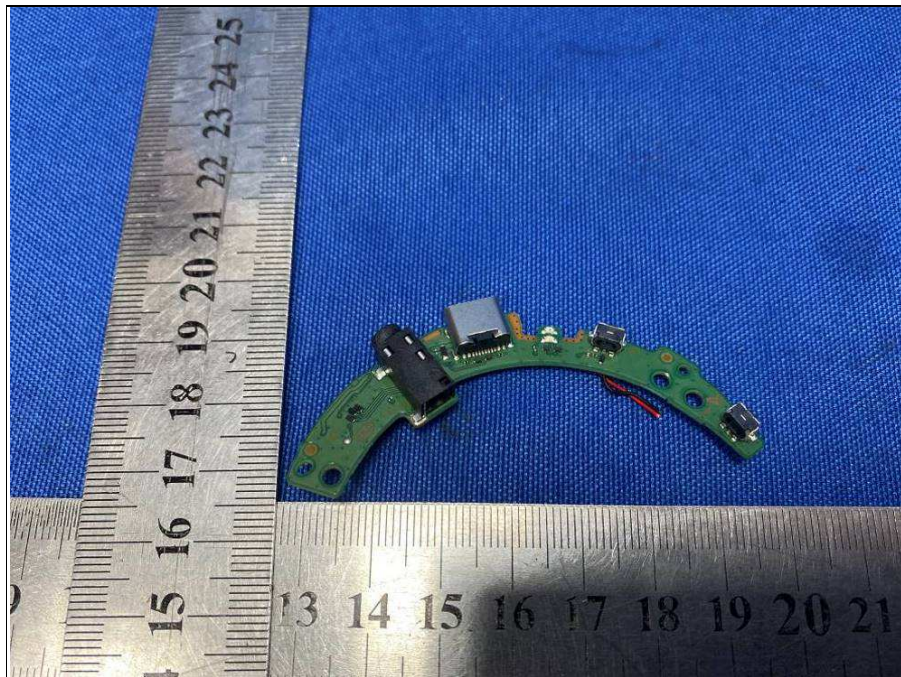

**BUREAU
VERITAS**

Reference No.: 2307WDG0150

PHOTOGRAPHS OF THE EUT (INTERNAL)

BUREAU
VERITAS

Reference No.: 2307WDG0150

BUREAU
VERITAS

Reference No.: 2307WDG0150

BUREAU
VERITAS

Reference No.: 2307WDG0150

ANT

BUREAU VERITAS

Reference No.: 2307WDG0150

Battery (HP)

Battery (HP)