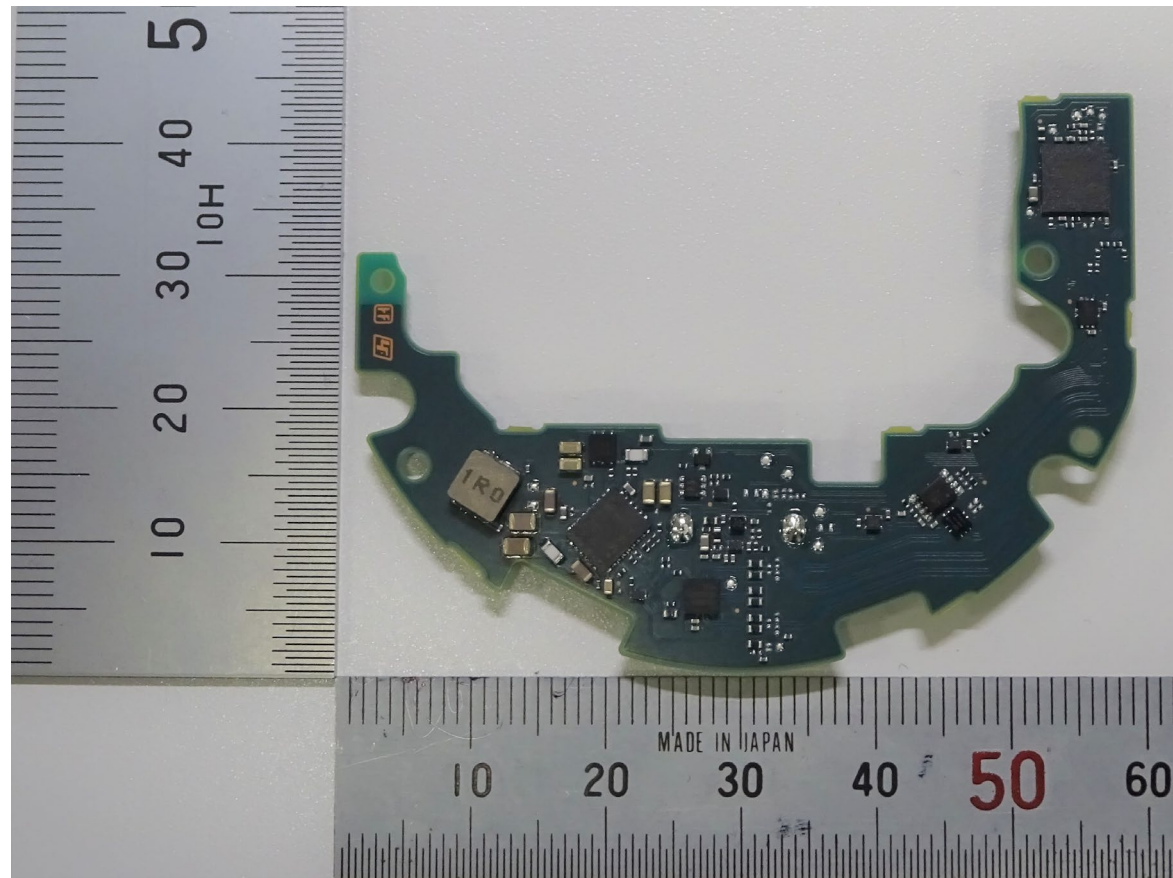

YY2954 PWB Photo

MAIN

ANTENNA

SUB

JACK

USB

TPAD

WPAD

R1

L1

L4

R3