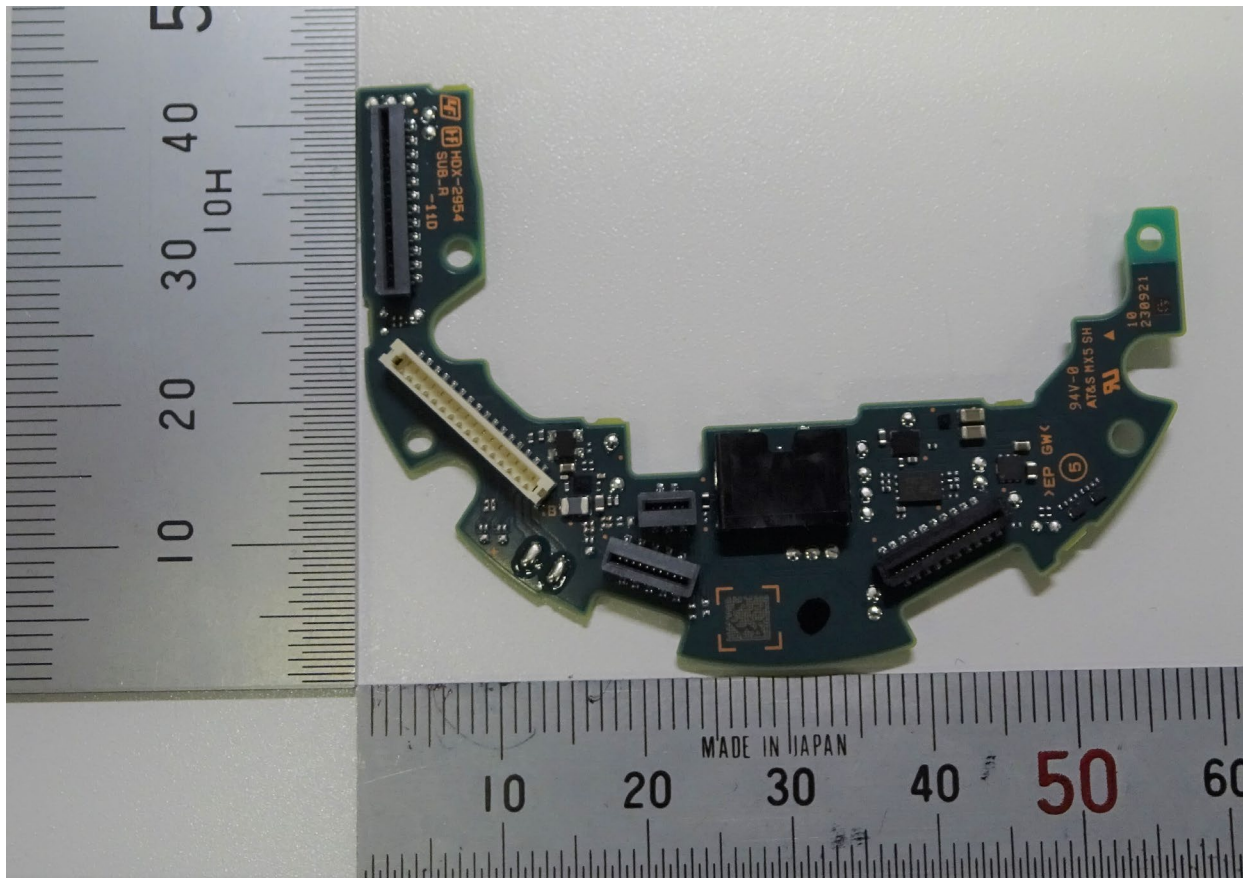

YY2954 PWB Photo

MAIN

ANTENNA

SUB

JACK

USB

TPAD

WPAD

R1

L1

L4

R3