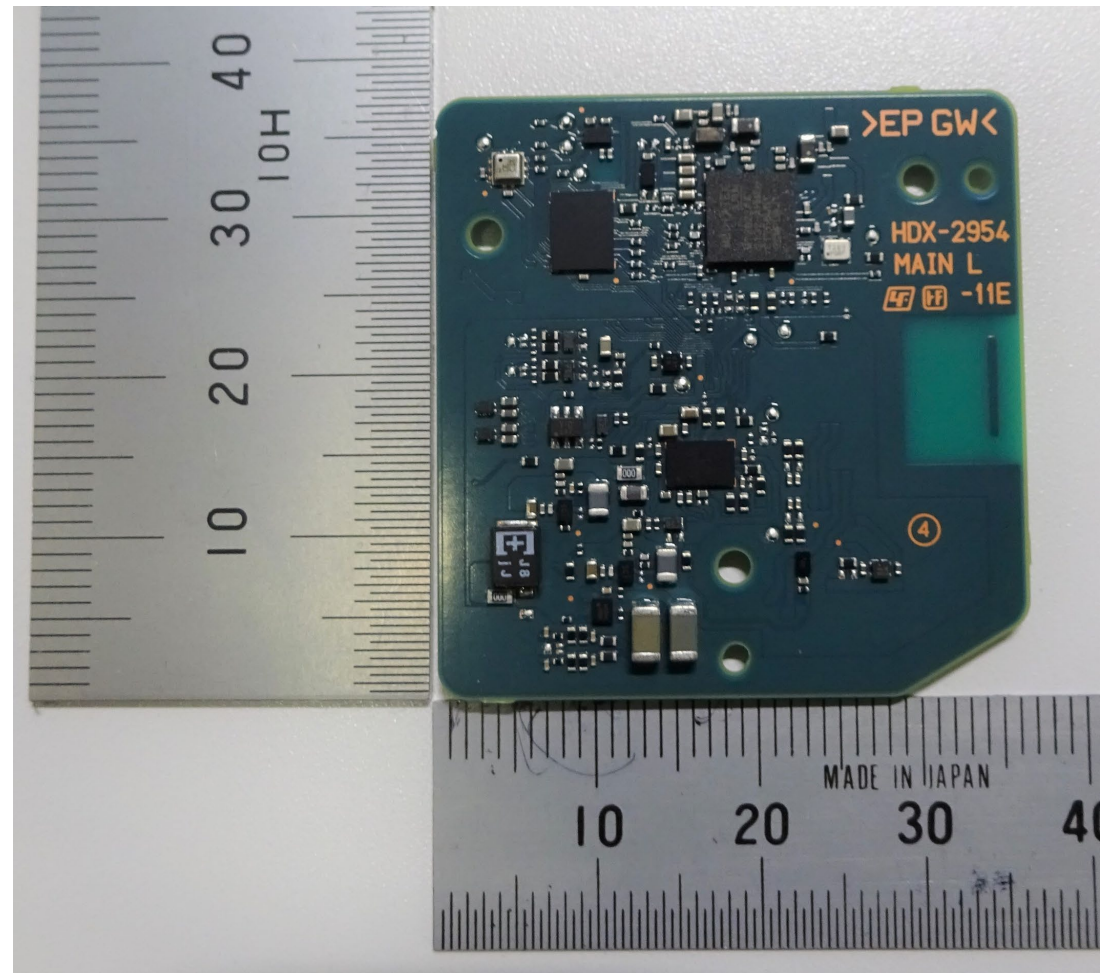

YY2954 PWB Photo

MAIN

ANTENNA

SUB

JACK

USB

TPAD

WPAD