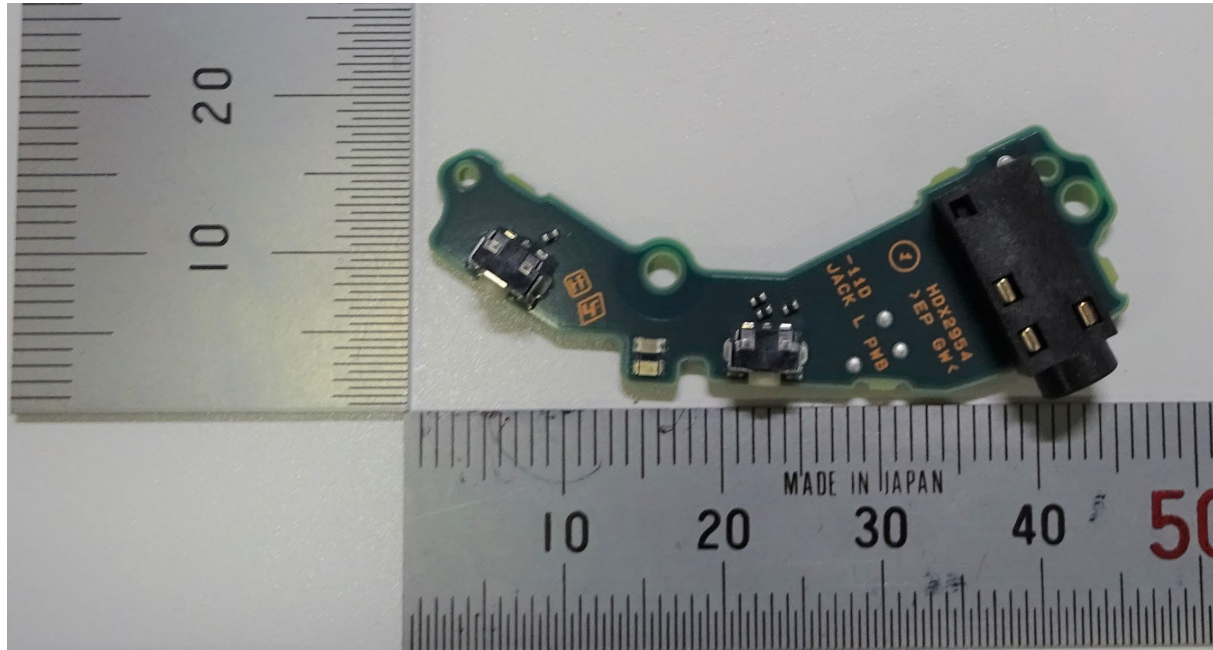

YY2954 PWB Photo

MAIN

ANTENNA

SUB

JACK

USB

TPAD

WPAD

R1

L1

L4

R3