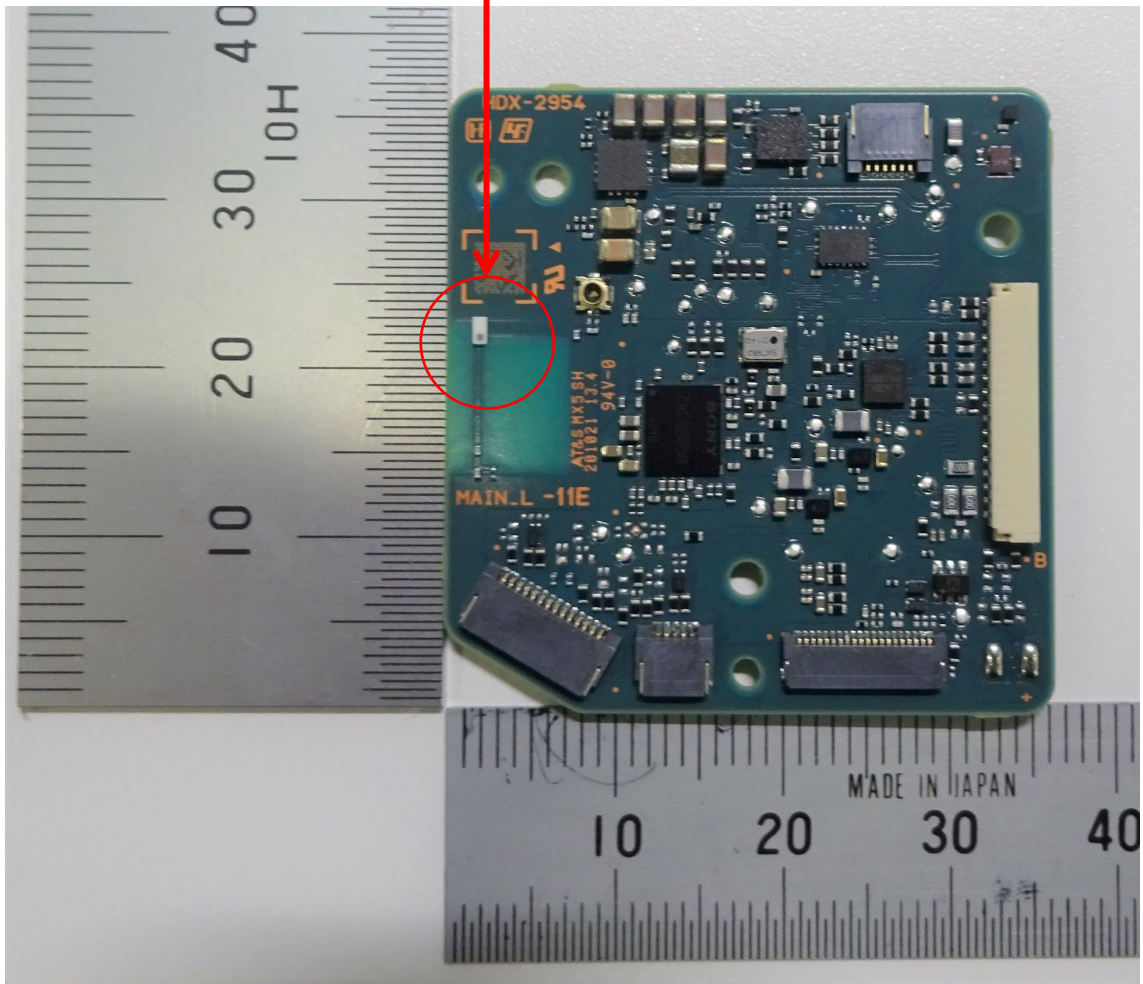

YY2954 PWB Photo

MAIN

ANTENNA

SUB

JACK

USB

TPAD

WPAD