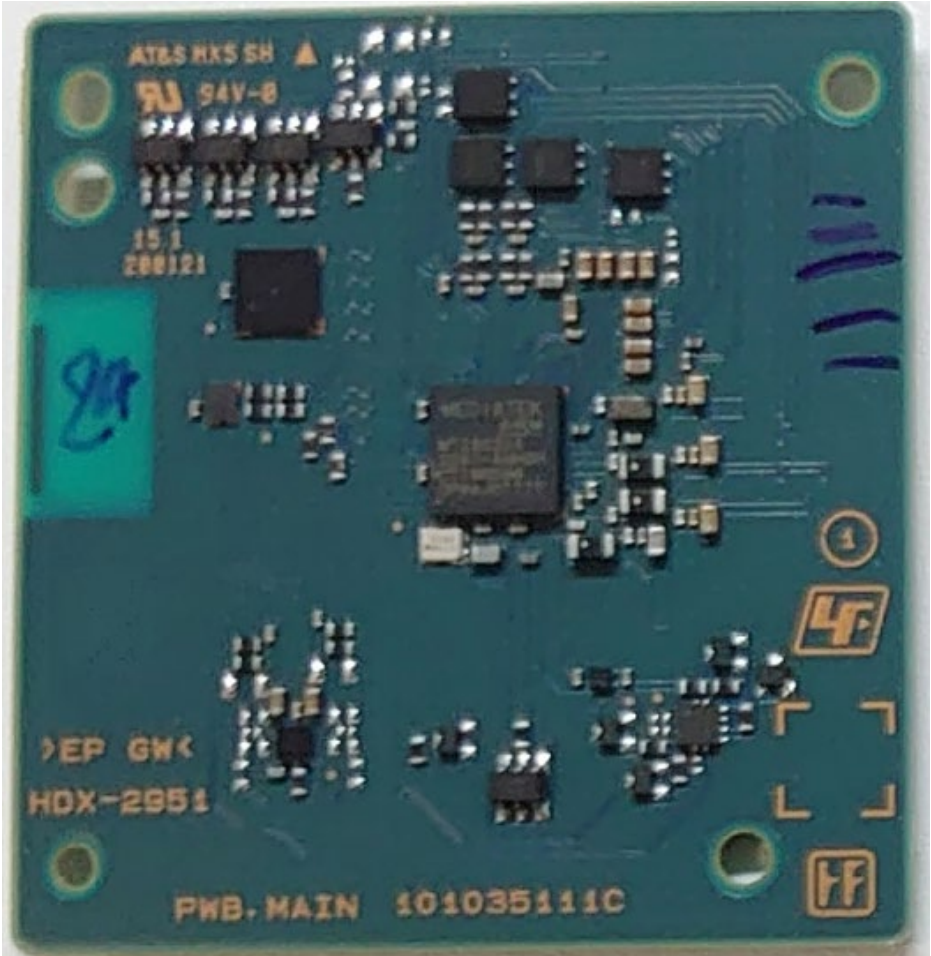

YY2951 Internal Photo

L side

R side

MAIN

ANTENNA

JACK

SUB

TPAD

TPAD