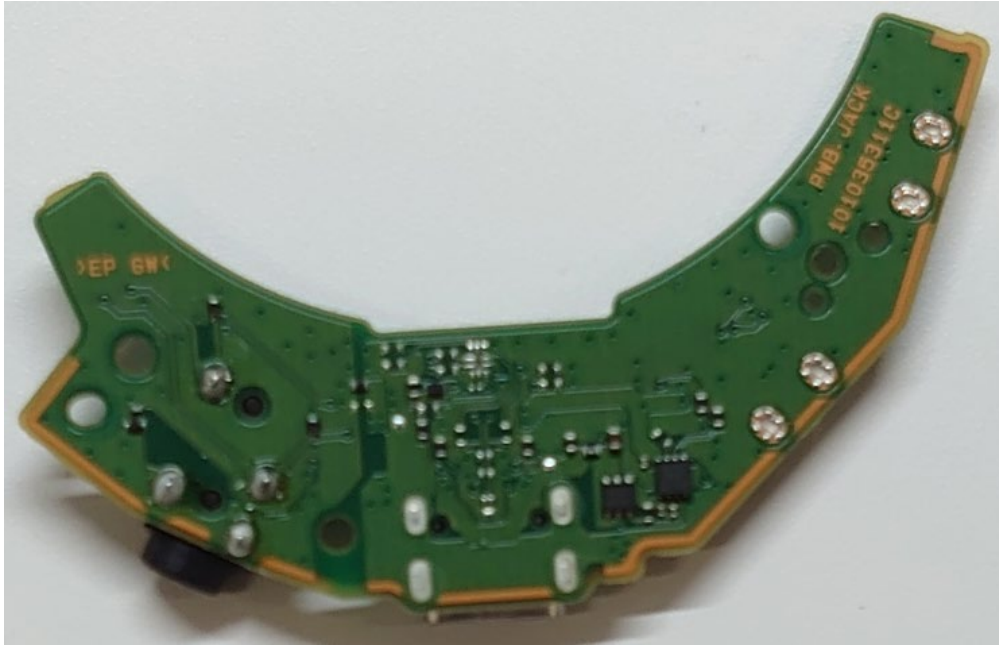

YY2951 Internal Photo

L side

R side

MAIN

ANTENNA

JACK

SUB

TPAD

TPAD