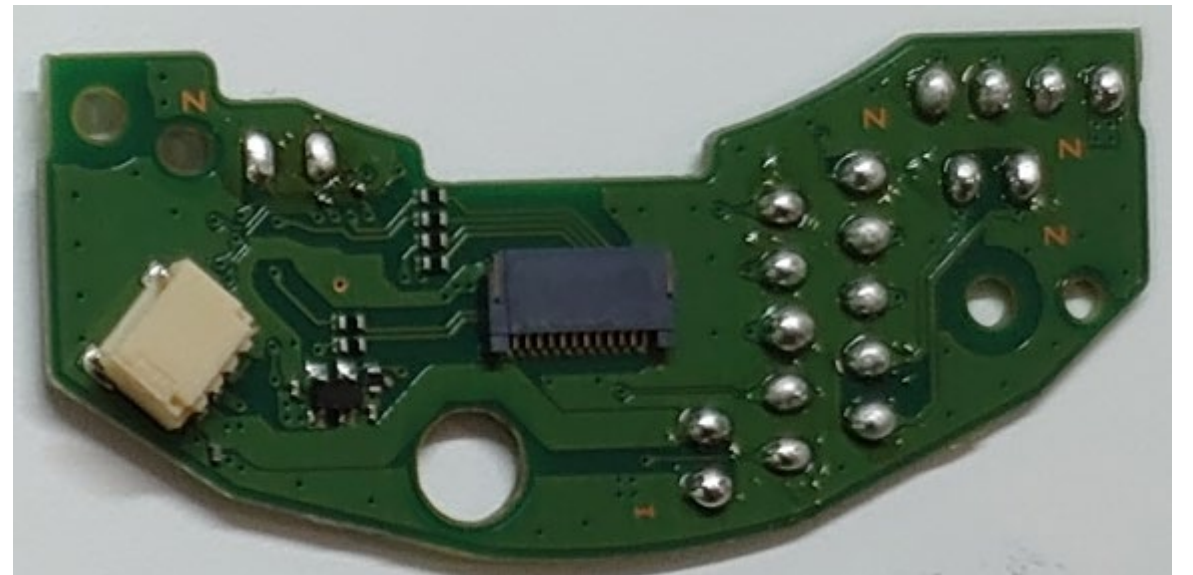

YY2951 Internal Photo

L side

R side

MAIN

ANTENNA

JACK

SUB

TPAD

TPAD