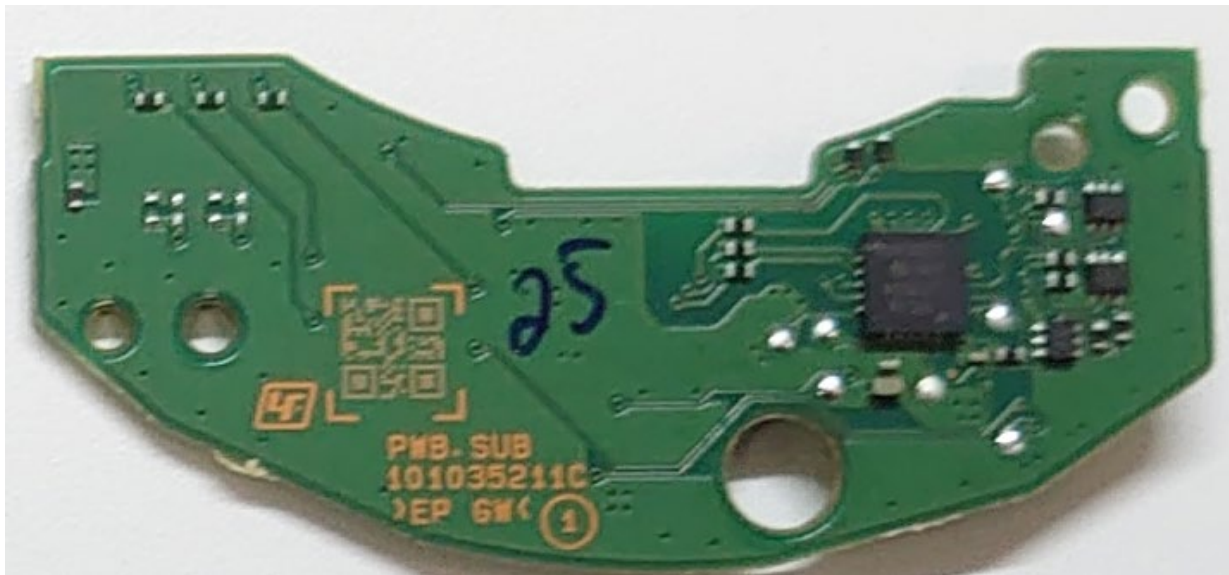

YY2951 Internal Photo

L side

R side

MAIN

ANTENNA

JACK

SUB

TPAD

TPAD