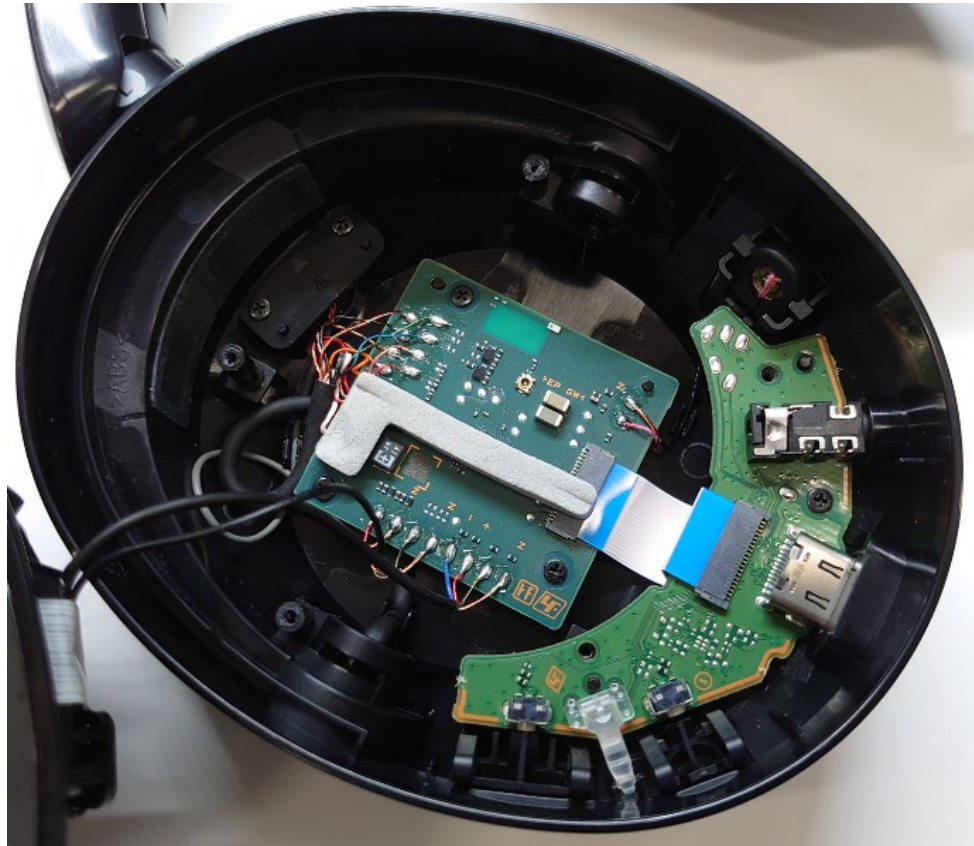

YY2951 Internal Photo

L side

R side

MAIN

ANTENNA

JACK

SUB

TPAD