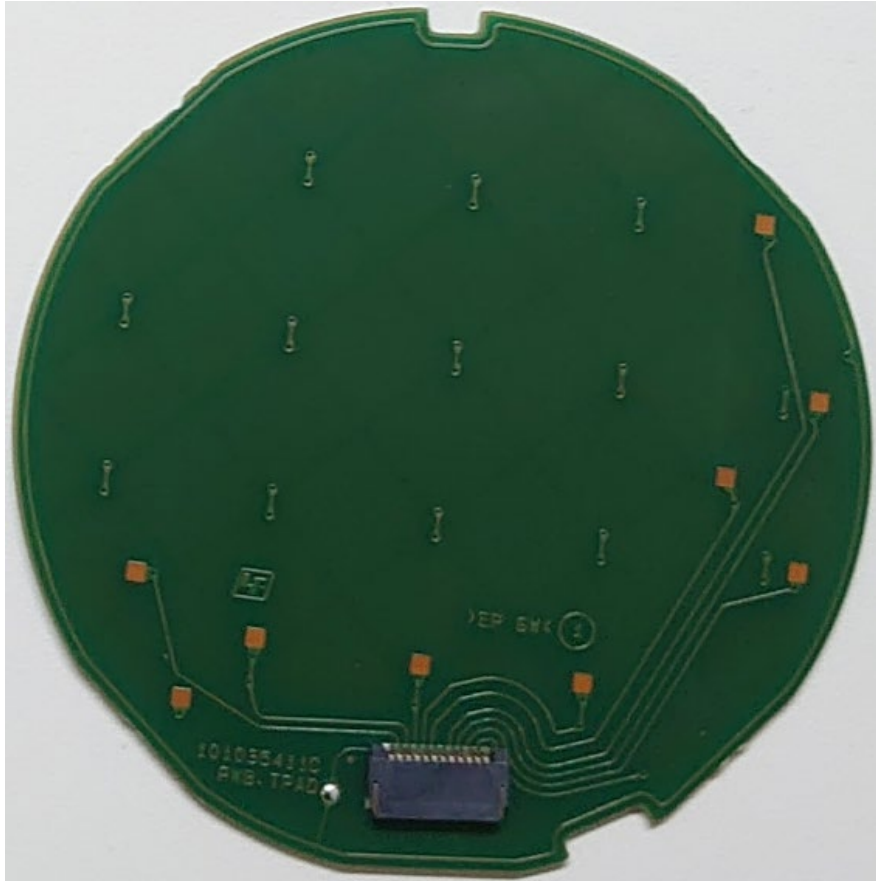

YY2951 Internal Photo

L side

R side

MAIN

ANTENNA

JACK

SUB

TPAD

TPAD