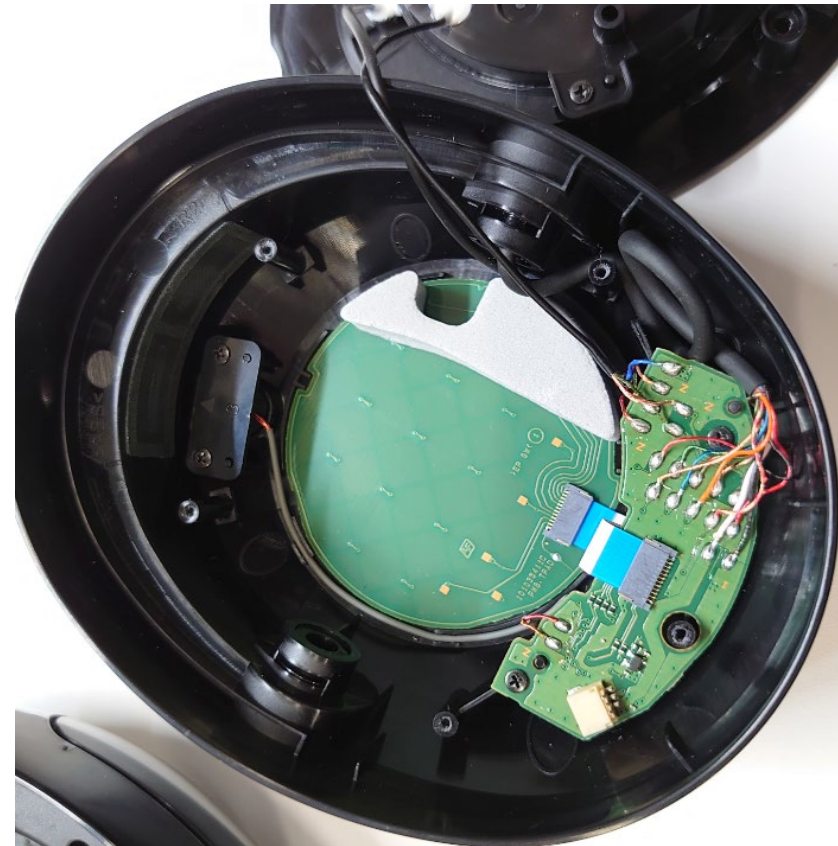

YY2951 Internal Photo

L side

R side

MAIN

ANTENNA

JACK

SUB

TPAD