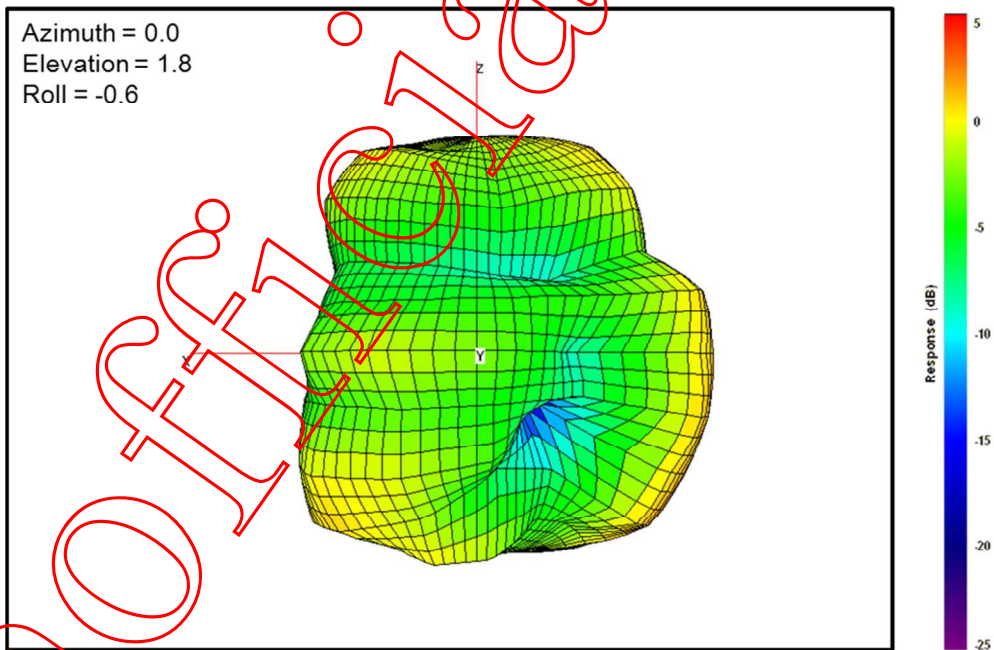

5.2 Antenna Drawing

5.3 Antenna Pattern

Free-Space Total Gain, Top View, 2476MHz

Total, Bottom View

Free-Space Total Gain, Bottom View, 2476MHz

Total, Back Face View

Free-Space Total Gain, Back Face View, 2476MHz

Total, Left Side View

Free-Space Total Gain, Left Side View, 2476MHz

Total, Front Face View

Free-Space Total Gain, Front Face View, 2476MHz

Free-Space Total Gain, Right Side View, 2476MHz

Max Antenna Gain : 2.95 dBi