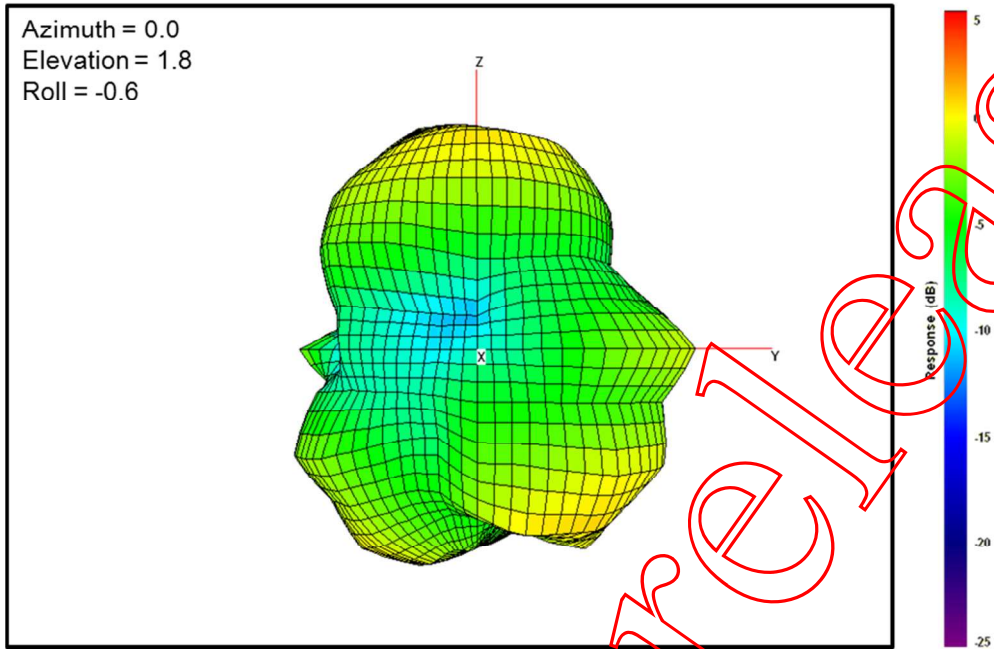

5.2 Antenna Drawing

5.3 Antenna Pattern

Free-Space Total Gain, Top View, 2476MHz

Total, Bottom View

Free-Space Total Gain, Bottom View, 2476MHz

Total, Back Face View

Free-Space Total Gain, Back Face View, 2476MHz

Total, Left Side View

Free-Space Total Gain, Left Side View, 2476MHz

Total, Front Face View

Free-Space Total Gain, Front Face View, 2476MHz

Free-Space Total Gain, Right Side View, 2476MHz

Max Antenna Gain : 2.95 dBi