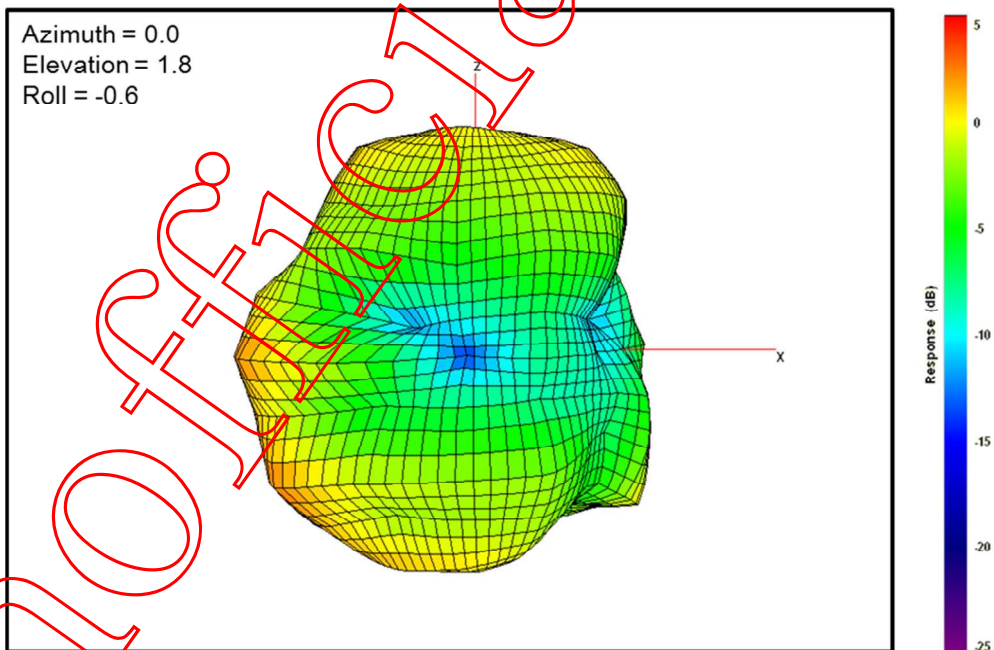

5.2 Antenna Drawing

5.3 Antenna Pattern

Free-Space Total Gain, Top View, 2476MHz

Total, Bottom View

Free-Space Total Gain, Bottom View, 2476MHz

Total, Back Face View

Free-Space Total Gain, Back Face View, 2476MHz

Total, Left Side View

Free-Space Total Gain, Left Side View, 2476MHz

Total, Front Face View

Free-Space Total Gain, Front Face View, 2476MHz

Free-Space Total Gain, Right Side View, 2476MHz

Max Antenna Gain : 2.95 dBi