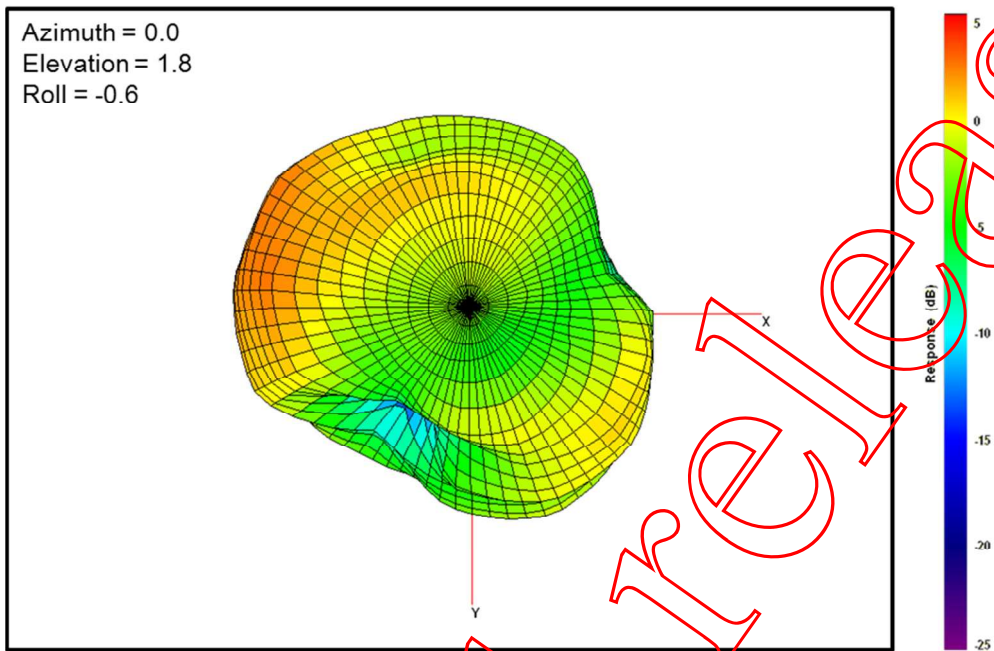

5.2 Antenna Drawing

5.3 Antenna Pattern

Free-Space Total Gain, Top View, 2476MHz

Total, Bottom View

Free-Space Total Gain, Bottom View, 2476MHz

Total, Back Face View

Free-Space Total Gain, Back Face View, 2476MHz

Total, Left Side View

Free-Space Total Gain, Left Side View, 2476MHz

Total, Front Face View

Free-Space Total Gain, Front Face View, 2476MHz

Free-Space Total Gain, Right Side View, 2476MHz

Max Antenna Gain : 2.95 dBi