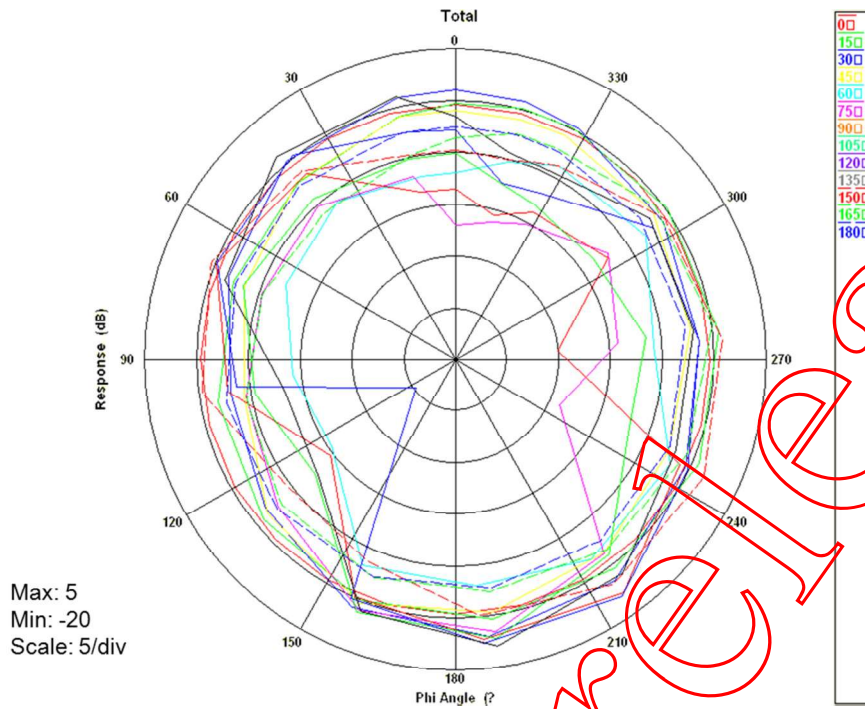

5.2 Antenna Drawing

5.3 Antenna Pattern

Free-Space Total Gain, Top View, 2476MHz

Total, Bottom View

Free-Space Total Gain, Bottom View, 2476MHz

Total, Back Face View

Free-Space Total Gain, Back Face View, 2476MHz

Total, Left Side View

Free-Space Total Gain, Left Side View, 2476MHz

Total, Front Face View

Free-Space Total Gain, Front Face View, 2476MHz

Free-Space Total Gain, Right Side View, 2476MHz

Max Antenna Gain : 2.95 dBi