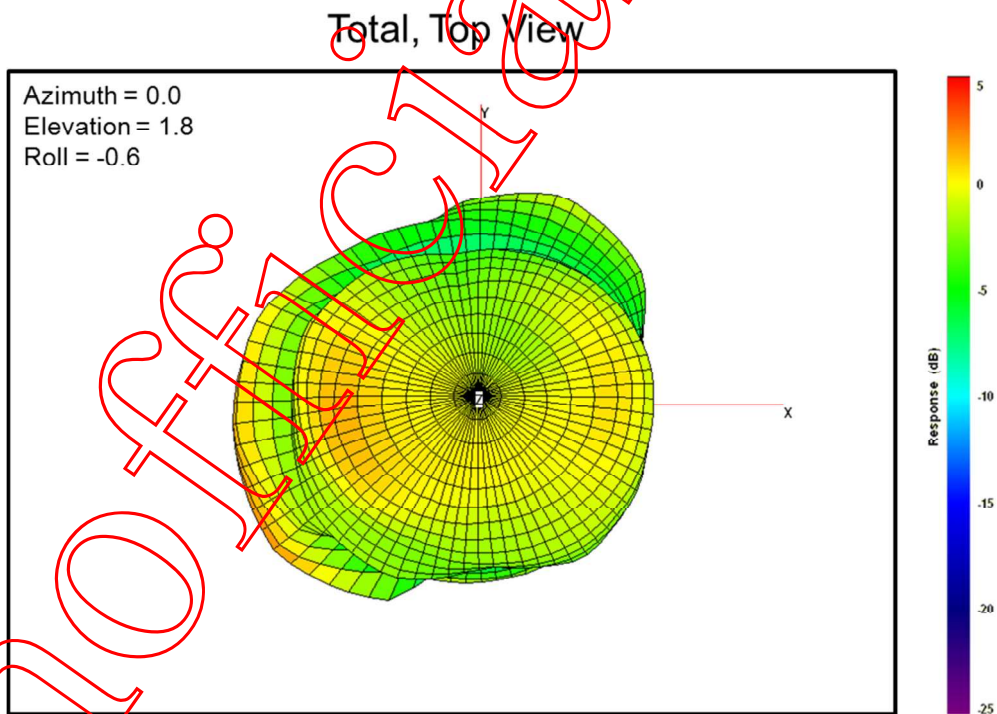

5.2 Antenna Drawing

5.3 Antenna Pattern

Free-Space Total Gain, Top View, 2476MHz

Total, Bottom View

Free-Space Total Gain, Bottom View, 2476MHz

Total, Back Face View

Free-Space Total Gain, Back Face View, 2476MHz

Total, Left Side View

Free-Space Total Gain, Left Side View, 2476MHz

Total, Front Face View

Free-Space Total Gain, Front Face View, 2476MHz

Free-Space Total Gain, Right Side View, 2476MHz

Max Antenna Gain : 2.95 dBi