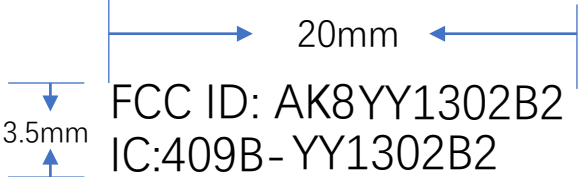

YY1302B2

Temporary label will be indicted on the cartoon.

# YY1302B2 Label Information

FCC and ISED ID information displayed on the Product's screen.

Follow the steps below to display this information.

Swipe upward on the home screen,  
and tap [Settings] -> [About device] -> [Certificates].