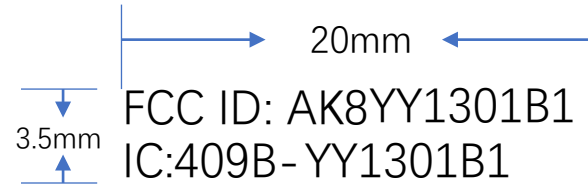

YY1301B1 Temporary label will be indicated on the carton.

YY1301B1 Label Information

FCC and ISED ID information displayed on the Product's screen.

Follow the steps below to display this information.

Swipe upward on the home screen,
and tap [Settings] -> [About device] -> [Certificates].