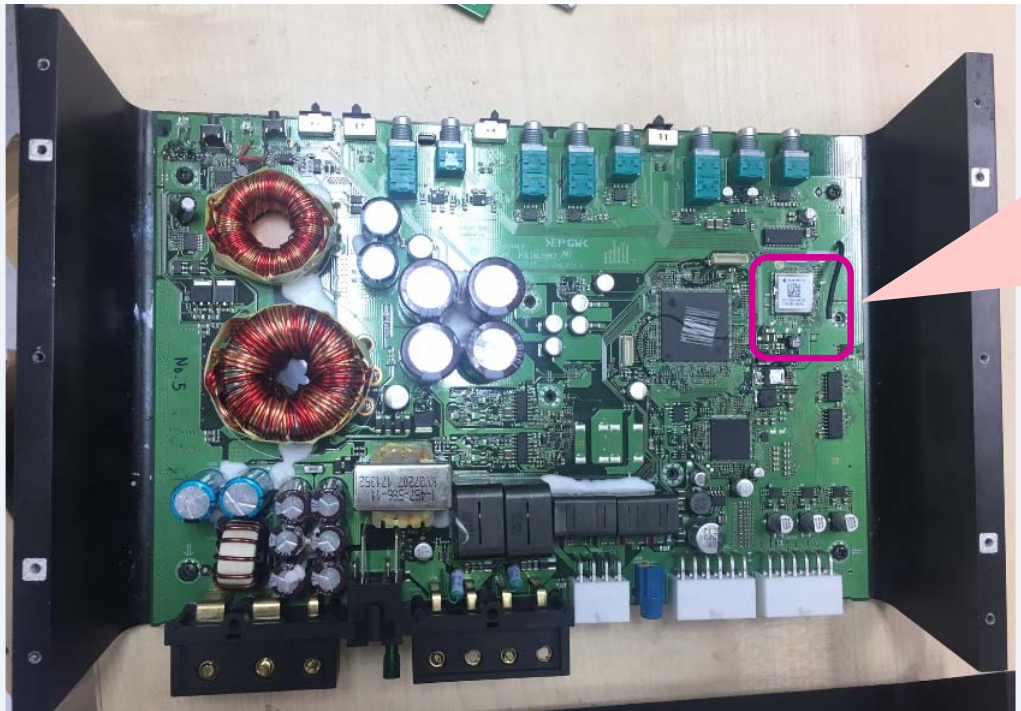

BT Module mount in the product

XM-GS6DSP