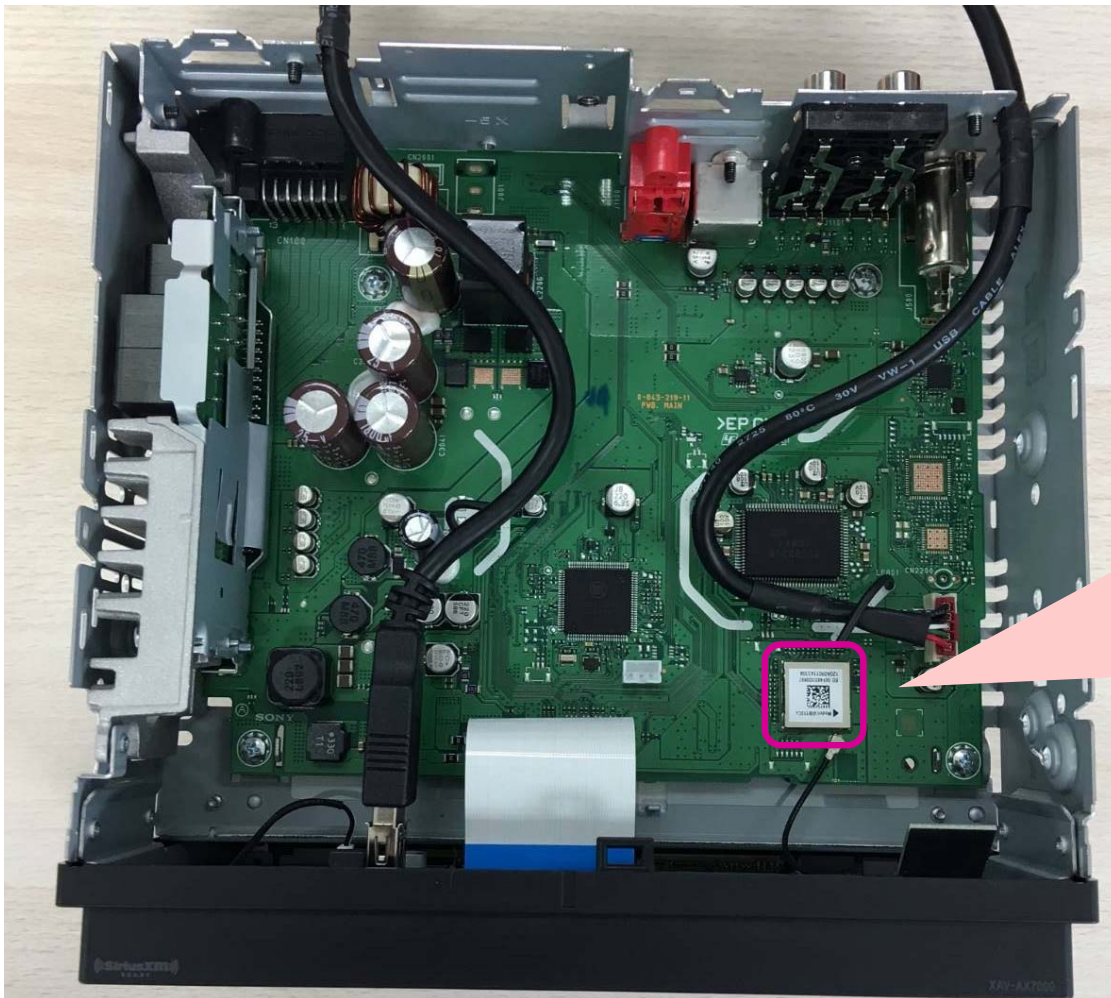

Internal photo

XAV-AX7000//Q(UC)

Inner_XAV-AX7000

Tuner Antenna position

BT Antenna position

BT Module mount in the product

XAV-AX7000

BT Module

Photo of Bluetooth Module_XAV-AX7000

TOP

Shield case

Bottom

Inside