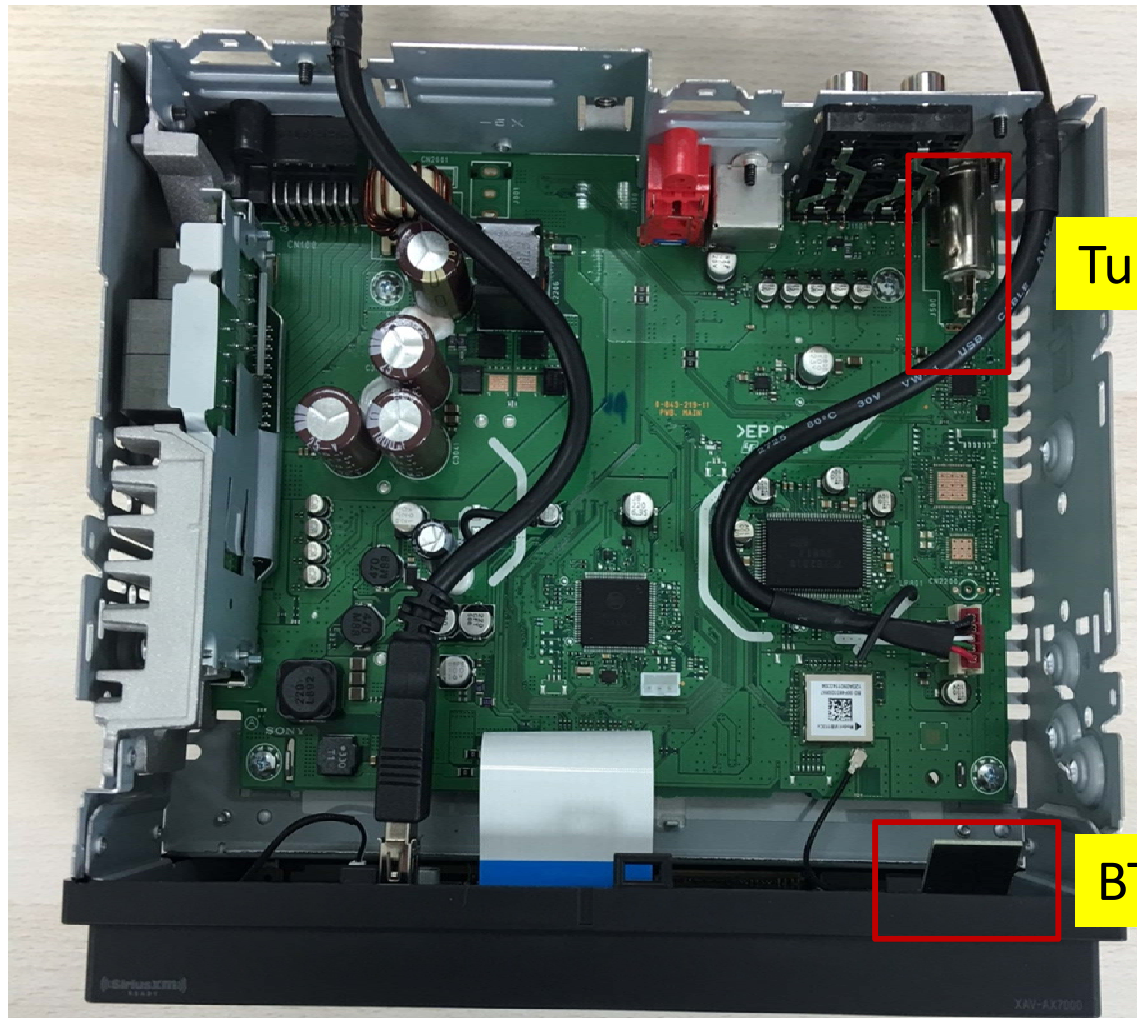

Internal photo

XAV-AX7000//Q(UC)

Inner_XAV-AX7000

Tuner Antenna position

BT Antenna position

BT Module mount in the product

XAV-AX7000

BT Module

Photo of Bluetooth Module_XAV-AX7000

TOP

Shield case

Bottom

Inside