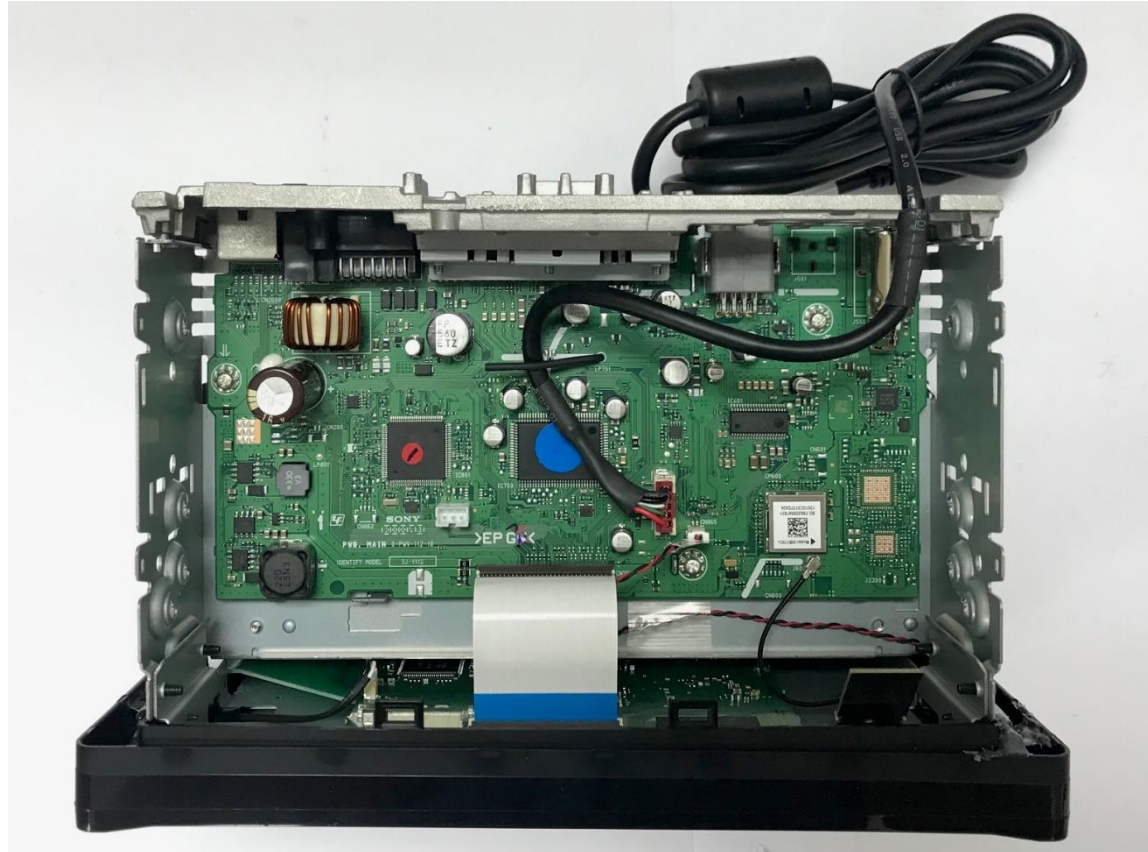

INSIDE PRODUCT FOR MAIN UNIT  
XAV-AX5110//Q2(LA)

INSIDE PRODUCT FOR FRONT UNIT  
XAV-AX5110//Q2(LA)

# BT Module mount in the product

# Photo of Bluetooth Module XAV-AX5110

**TOP**

**Bottom**

**Inside**