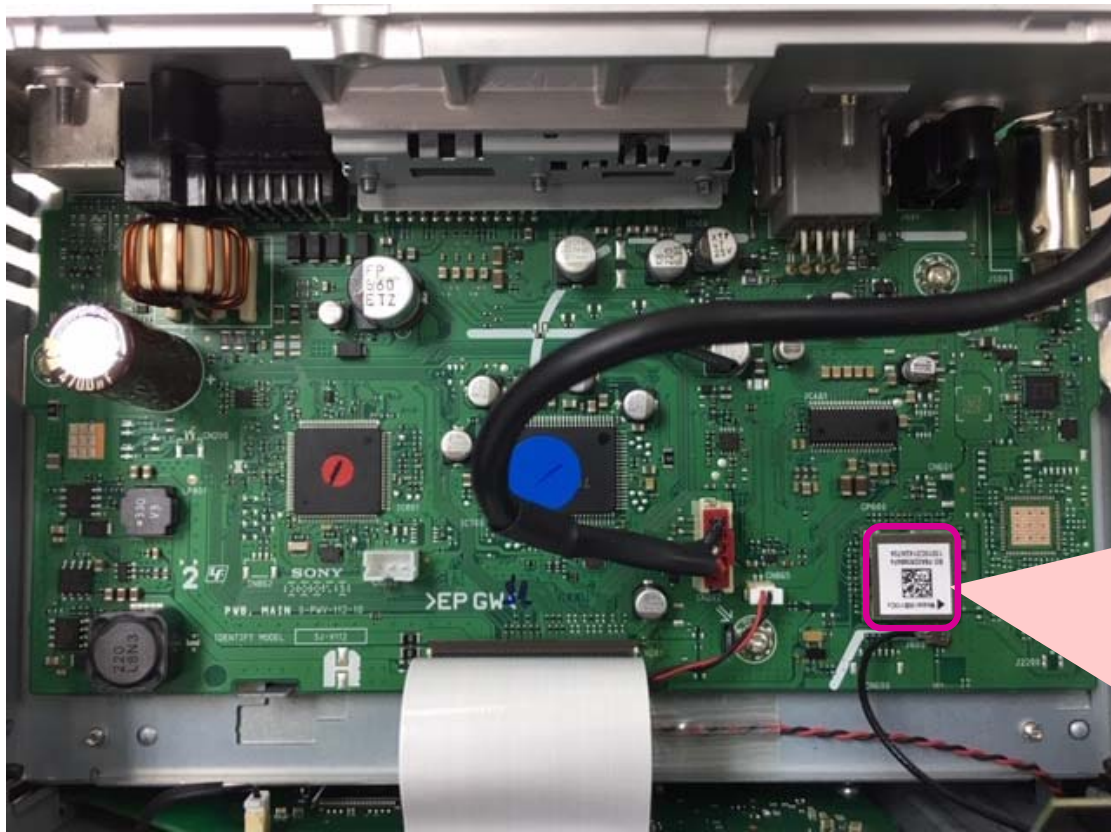

BT Module mount in the product

XAV-AX5110