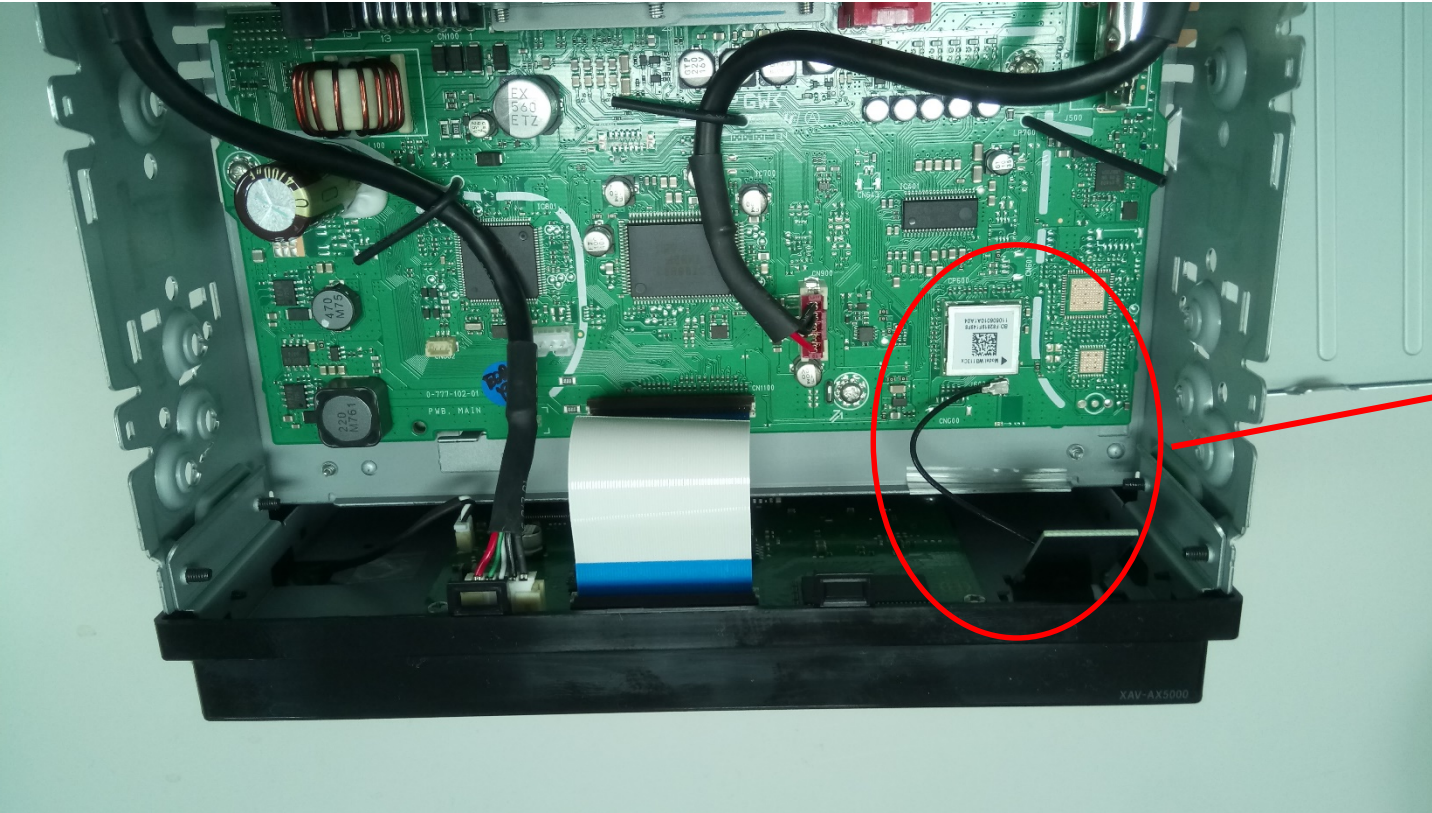

Photo of Bluetooth Module_XAV-AX5000

TOP

Shield case

Bottom

Inside

BT Module mount in the product

XAV-AX5000

BT Module

Internal pictures (Antenna position)

Open Cover

Antenna Outline

Side A
(View-A)

Side B
(View-B)

Coaxial Connector