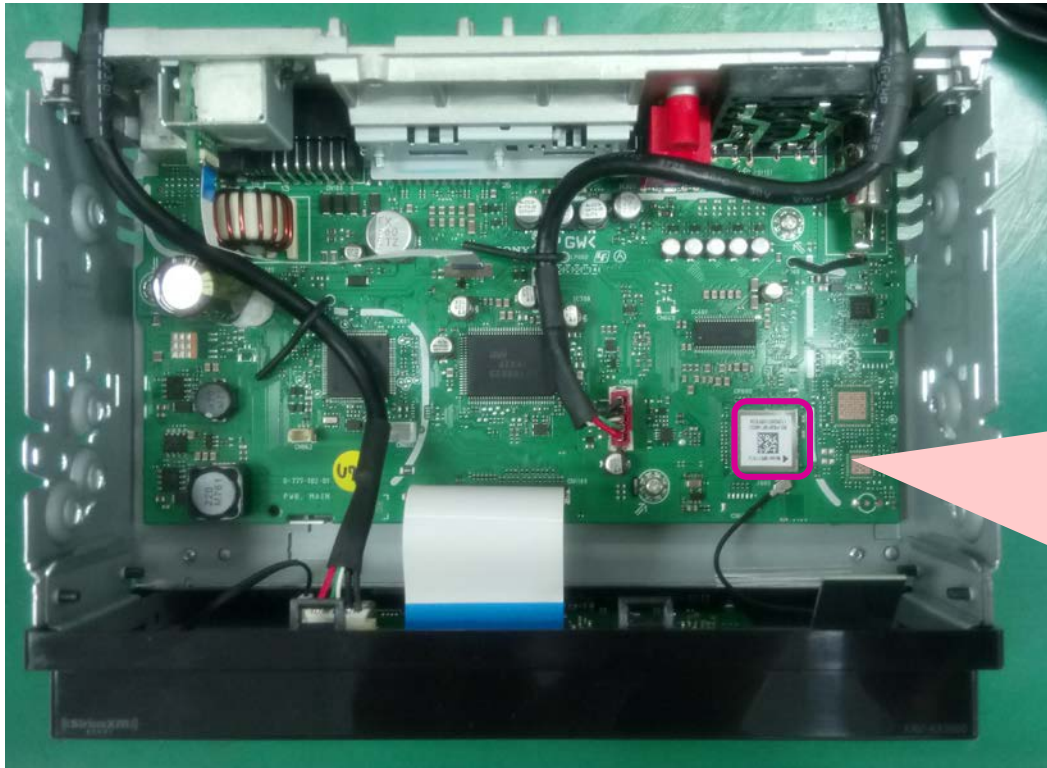

Photo of Bluetooth Module_XAV-AX5000

TOP

Shield case

Bottom

Inside

BT Module mount in the product

XAV-AX5000

BT Module

Internal pictures (Antenna position)

Open Cover

Antenna Outline

Side A
(View-A)

Side B
(View-B)

Coaxial Connector