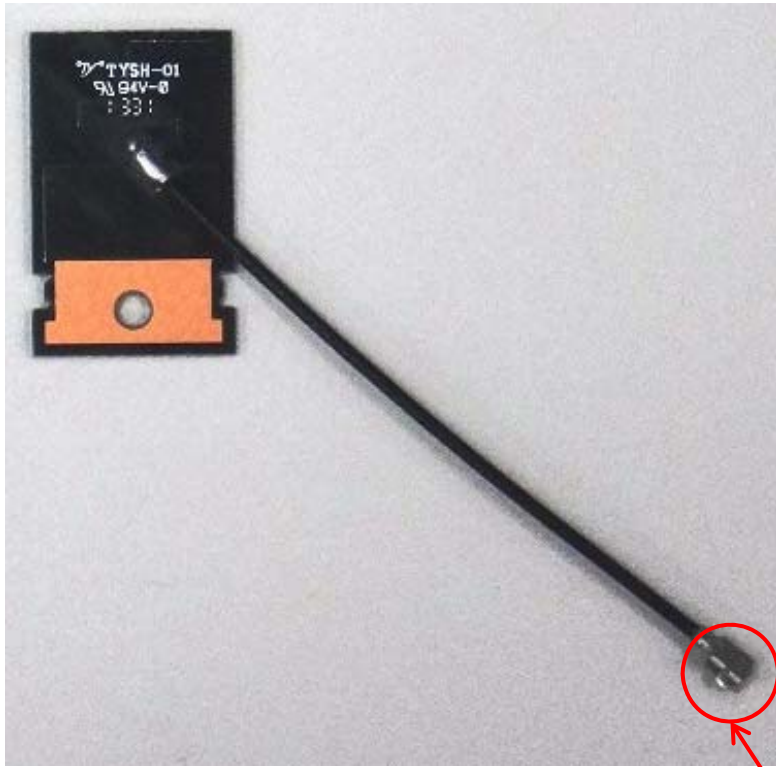

Photo of Bluetooth Module_XAV-AX5000

TOP

Shield case

Bottom

Inside

BT Module mount in the product

XAV-AX5000

BT Module

Internal pictures (Antenna position)

Open Cover

Antenna Outline

Side A
(View-A)

Side B
(View-B)

Coaxial Connector