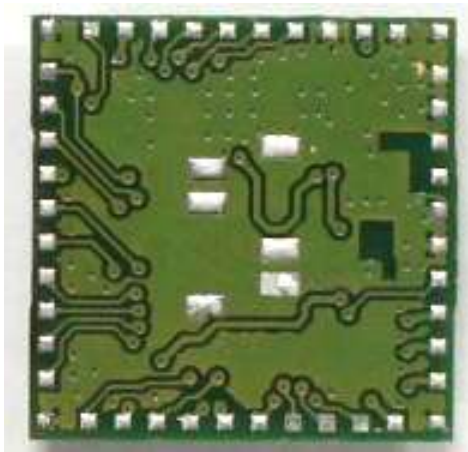

## Photo of Bluetooth Module XAV-AX3200

**TOP**

Shield case

**Bottom**

**Inside**

# BT Module mount in the product