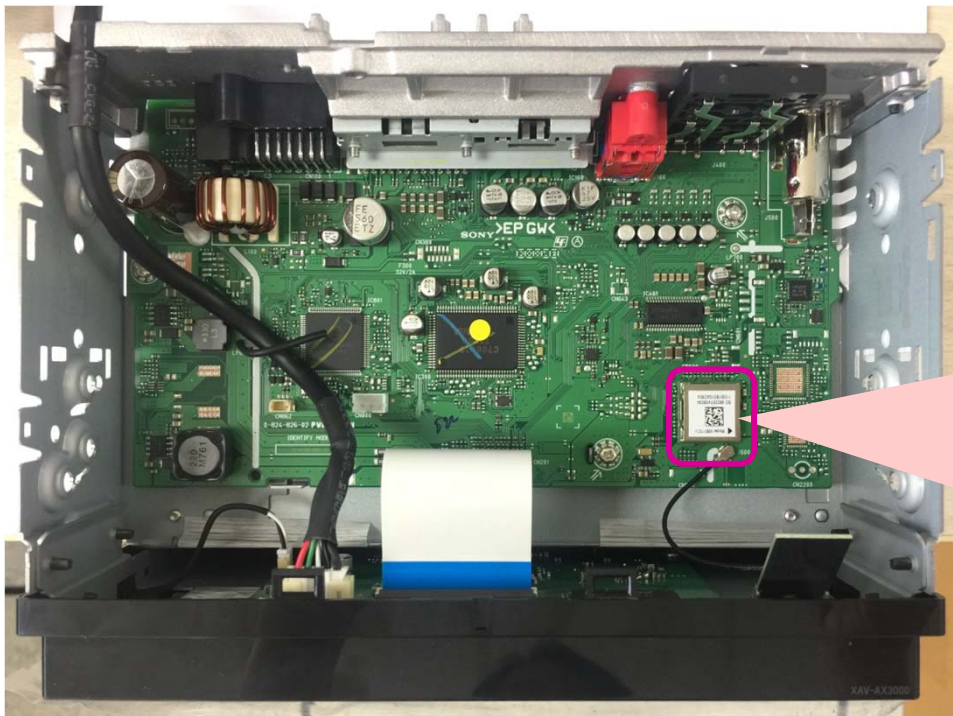

BT Module mount in the product

XAV-AX3000