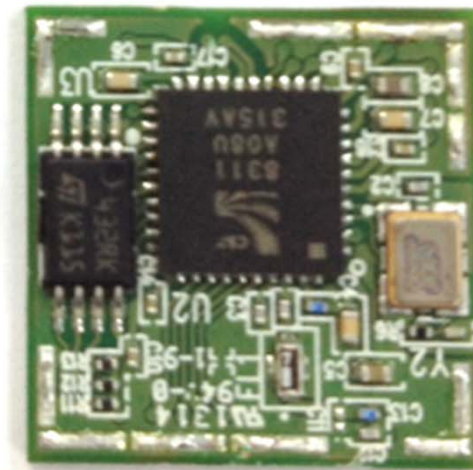

# Photo of Bluetooth Module XAV-AX3000

**TOP**

Shield case

**Bottom**

**Inside**

# BT Module mount in the product