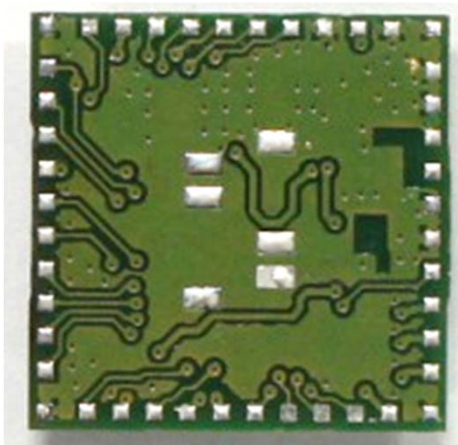

# Photo of Bluetooth Module XAV-AX3000

**TOP**

Shield case

**Bottom**

**Inside**

# BT Module mount in the product