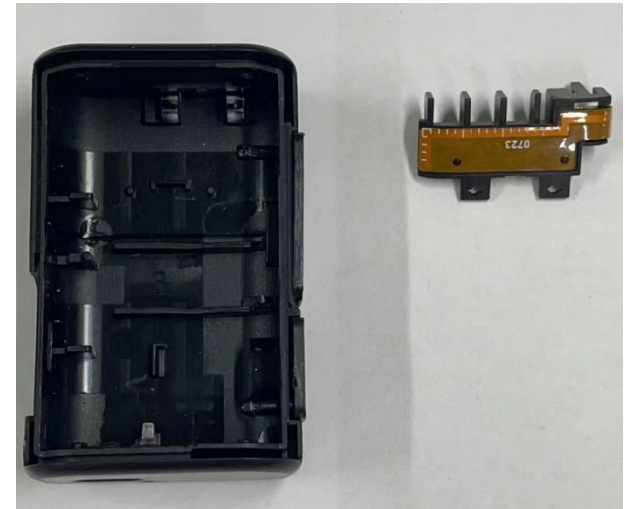

WW75731

Photo of Antenna

WW75731 (RF Portion PWB)

Main PWB: TW0008711