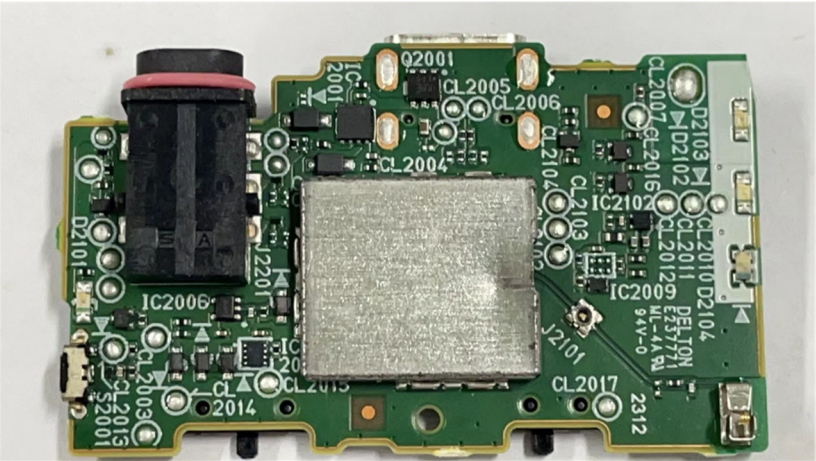

WW61363

Main PWB surface

Main PWB back side

WW61363

Photo of Antenna

WW61363 (RF Portion PWB)

Main PWB: TW0008711

Antenna Contact