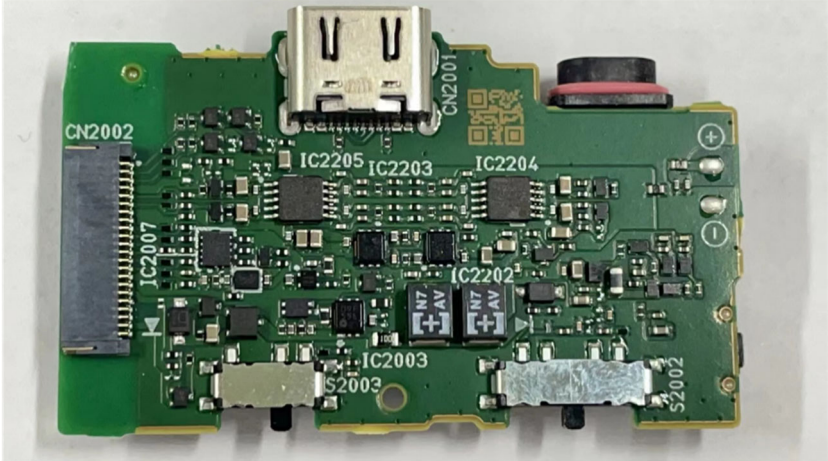

WW61363

Main PWB surface

Main PWB back side

WW61363

Photo of Antenna

WW61363 (RF Portion PWB)

Main PWB: TW0008711

Antenna Contact

BPF

Bluetooth LSI