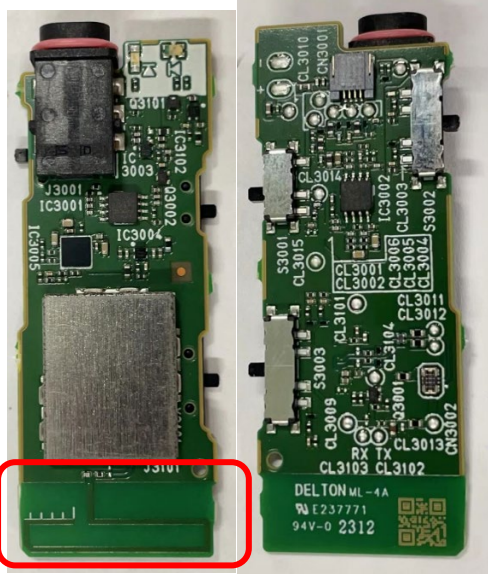

WW91391

Main PWB surface

Main PWB back side

WW91391

Photo of Antenna

WW91391 (RF Portion PWB)

Main PWB: TW0008811

Antenna