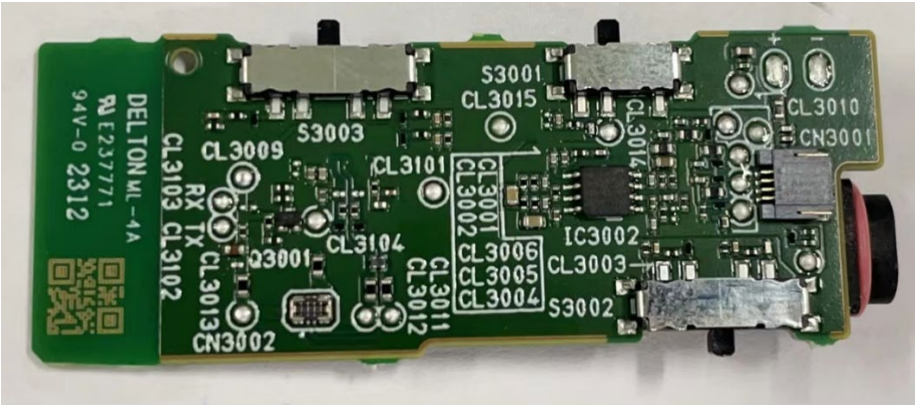

WW91391

Main PWB surface

Main PWB back side

WW91391

Photo of Antenna

WW91391 (RF Portion PWB)

Main PWB: TW0008811

Antenna

Bluetooth LSI

BPF