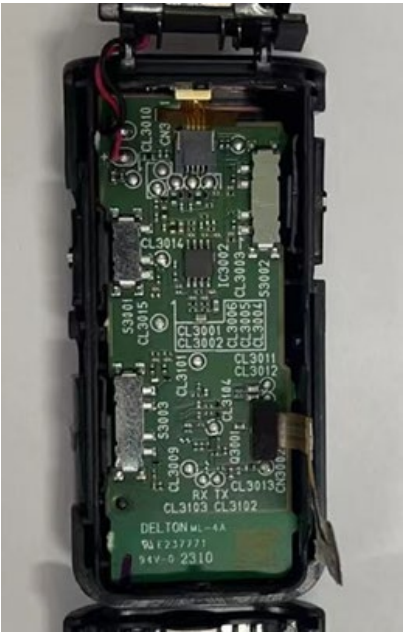

WW91391

Main PWB surface

Main PWB back side

WW91391

Photo of Antenna

WW91391 (RF Portion PWB)

Main PWB: TW0008811

Antenna

Bluetooth LSI

BPF