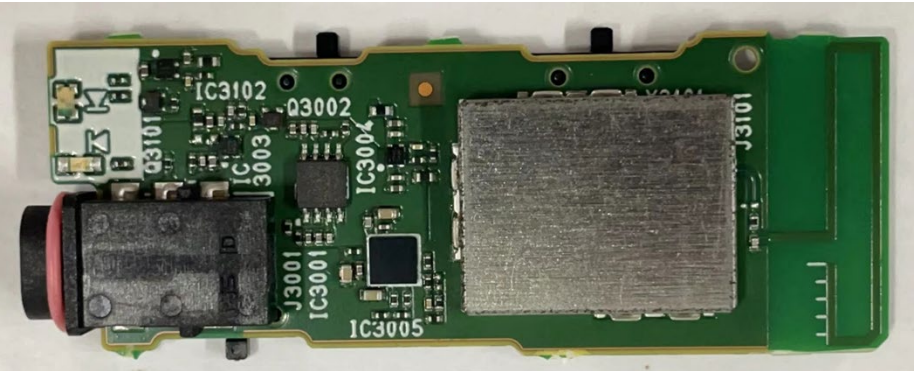

WW91391

Main PWB surface

Main PWB back side

WW91391

Photo of Antenna

WW91391 (RF Portion PWB)

Main PWB: TW0008811

Antenna

Bluetooth LSI

BPF