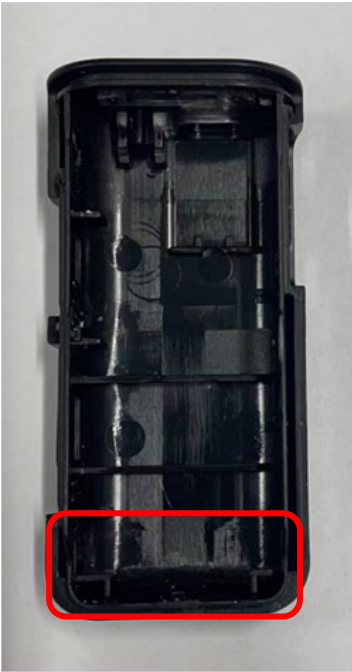

WW91391

Main PWB surface

Main PWB back side

WW91391

Photo of Antenna

WW91391 (RF Portion PWB)

Main PWB: TW0008811

Antenna