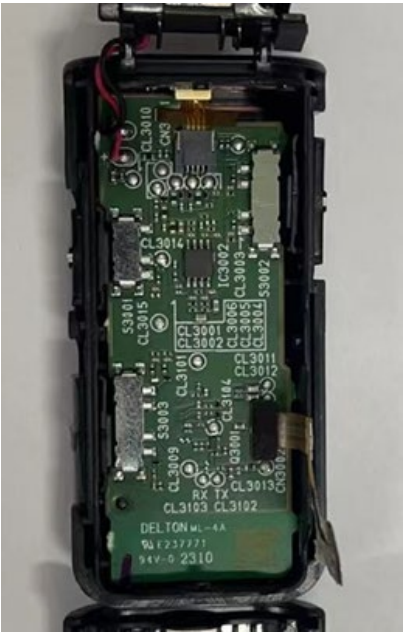

WW46442

Main PWB surface

Main PWB back side

WW46442

Photo of Antenna

WW46442 (RF Portion PWB)

Main PWB: TW0008811

Antenna

Bluetooth LSI

BPF