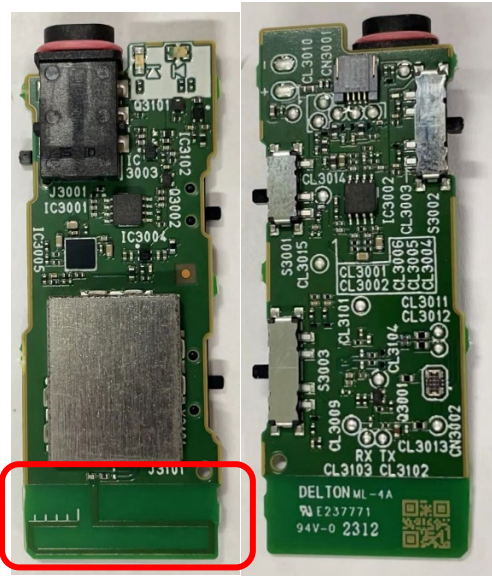

WW46442

Main PWB surface

Main PWB back side

WW46442

Photo of Antenna

WW46442 (RF Portion PWB)

Main PWB: TW0008811

Antenna