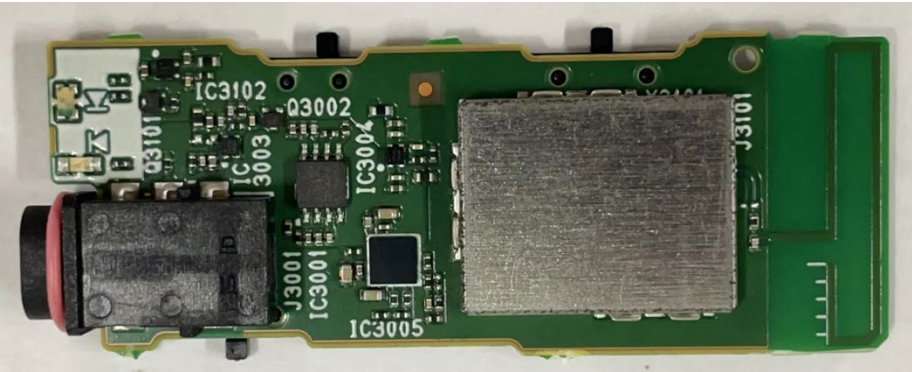

WW46442

Main PWB surface

Main PWB back side

WW46442

Photo of Antenna

WW46442 (RF Portion PWB)

Main PWB: TW0008811

Antenna

Bluetooth LSI

BPF