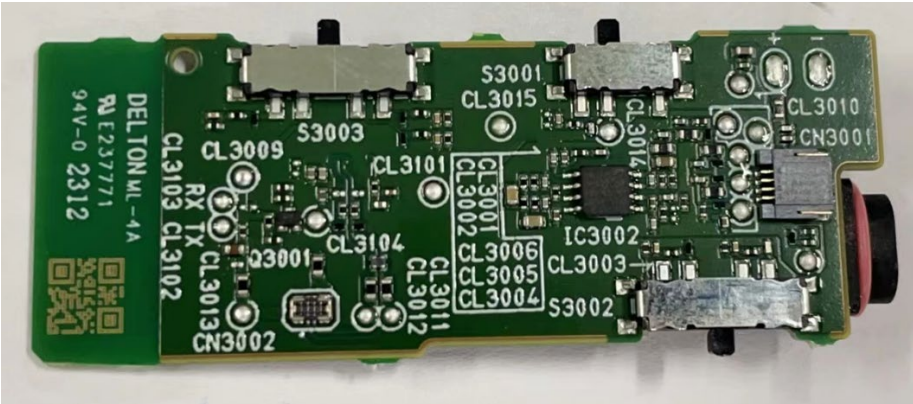

WW46442

Main PWB surface

Main PWB back side

WW46442

Photo of Antenna

WW46442 (RF Portion PWB)

Main PWB: TW0008811

Antenna

Bluetooth LSI

BPF