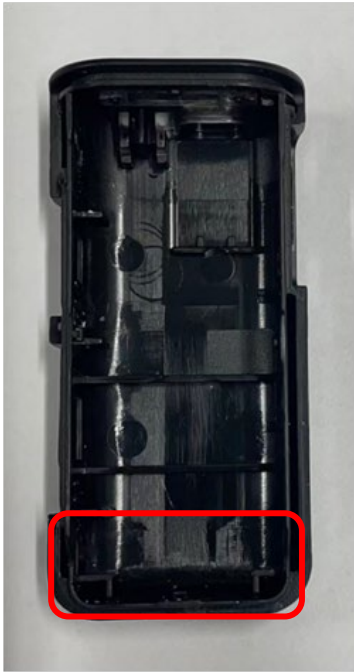

WW46442

Main PWB surface

Main PWB back side

WW46442

Photo of Antenna

WW46442 (RF Portion PWB)

Main PWB: TW0008811

Antenna