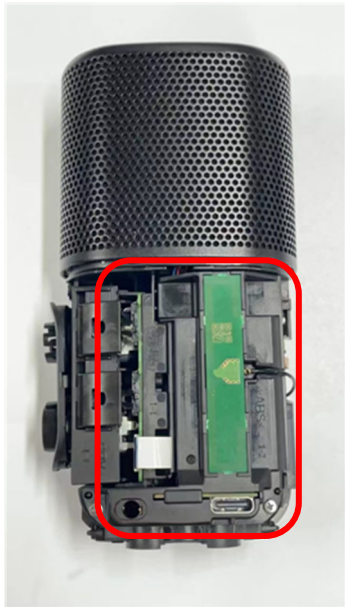

WW351513

Photo of Antenna

WW351513 (RF Portion PWB)

Main PWB: TW0008011

Antenna Connector

BPF

Bluetooth LSI