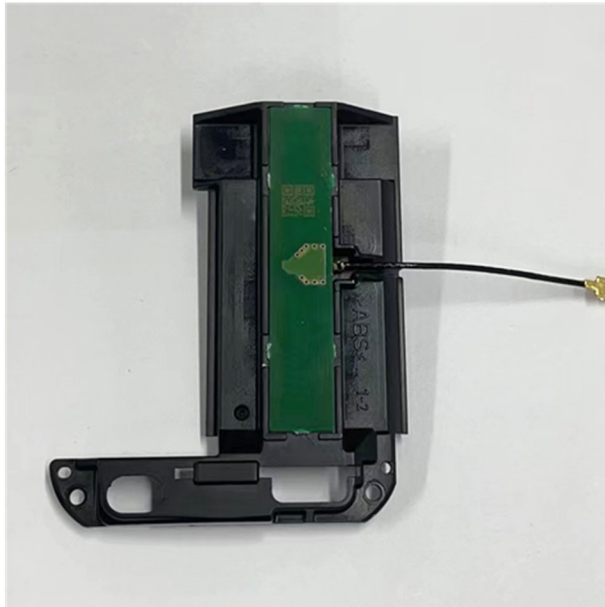

WW351513

Photo of Antenna

WW351513 (RF Portion PWB)

Main PWB: TW0008011

Antenna Connector

BPF

Bluetooth LSI