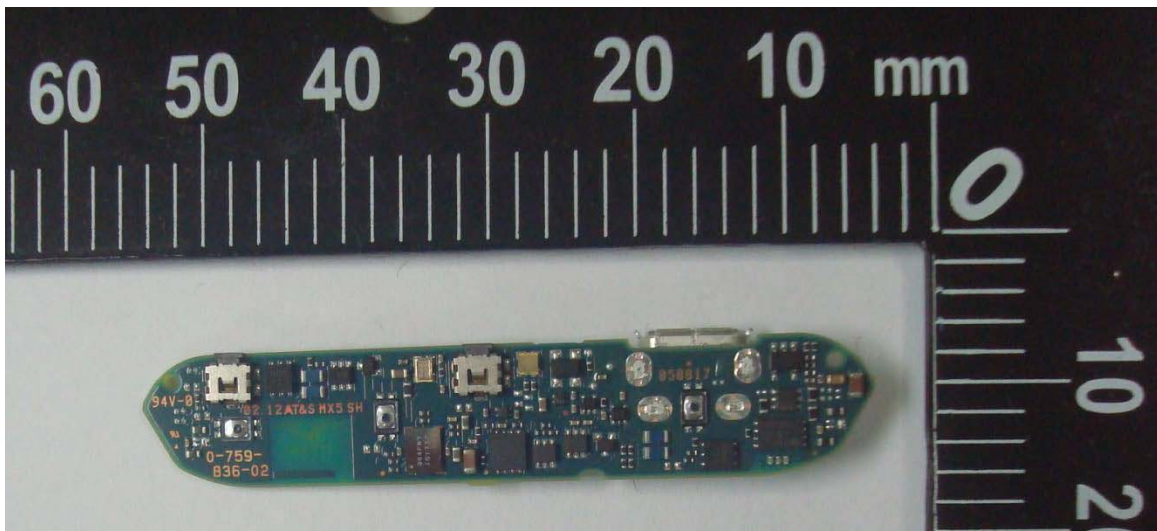

< Photos >

Model No.: WI-SP600N

PWB, MAIN

Front

Chip Antenna

Back

PWB, L BATT

Front