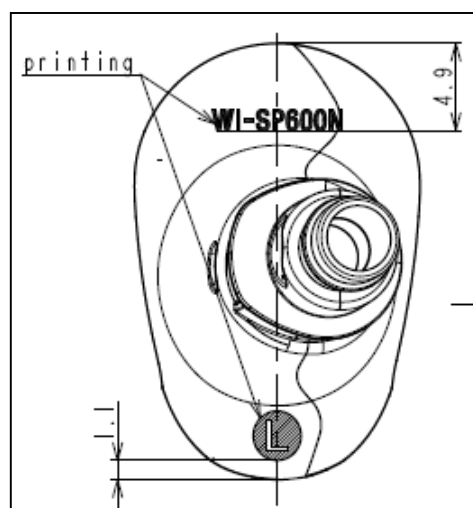

# WI-SP600N : ID label / Location

SONY

< Model number on headphone >

< FCC/ISED Certification Number in Instruction Manual >

Reference Guide  
Manuel de référence  
Guía de referencia

WI-SP600N

©2018 Sony Corporation  
Printed in Malaysia  
4-730-312-11(1)

FCC ID: AK8WISP600N  
IC: 409B-WISP600N