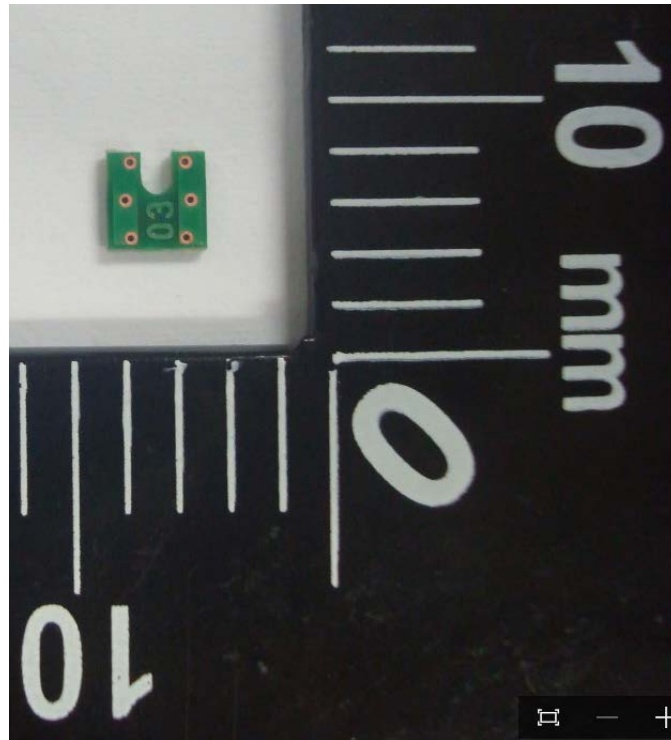

< Photos >

Model No.: WI-C600N

PWB L, MAIN

Front

Back

PWB L, Earphone

Front

Back

PWB R, Earphone

Front

Back

PWB R, BATT

Front

Back

Battery

NFC Tag