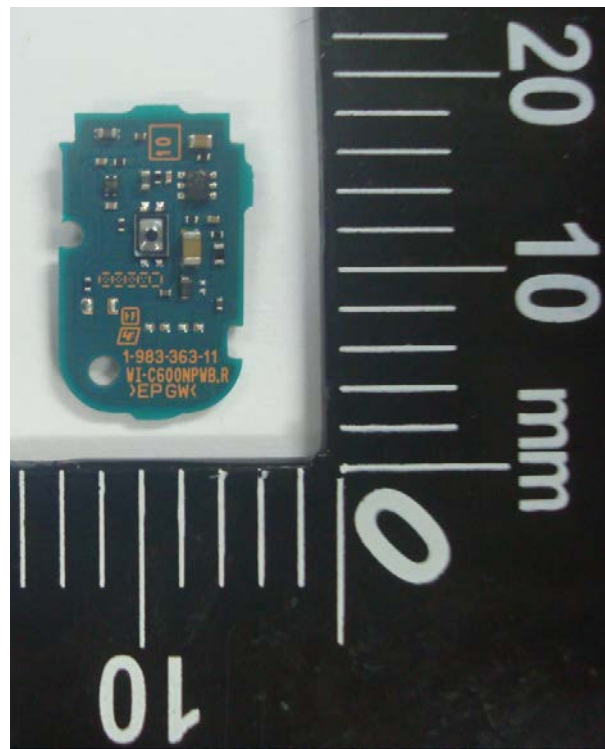

< Photos >

Model No.: WI-C600N

PWB L, MAIN

Front

Back

PWB L, Earphone

Front

Back

PWB R, Earphone

Front

Back

PWB R, BATT

Front

Back

Battery

NFC Tag