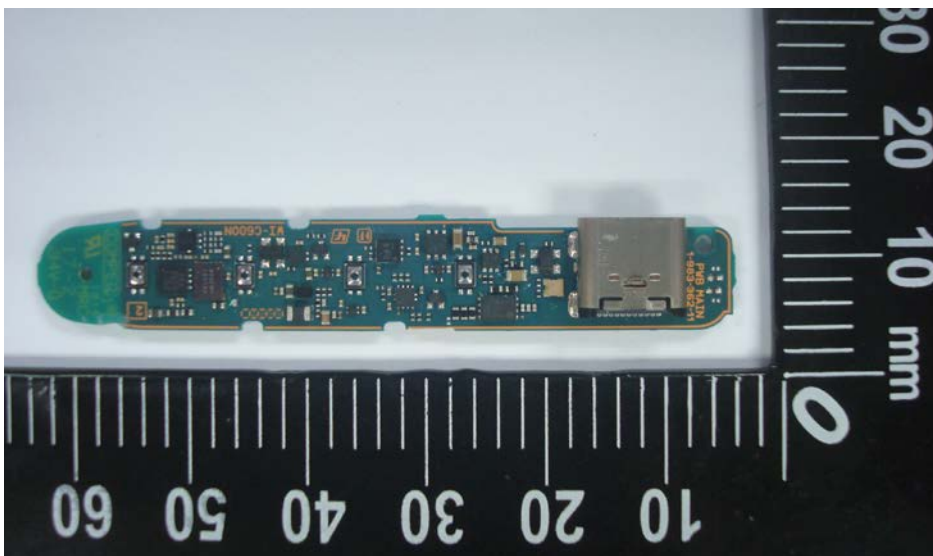

< Photos >

Model No.: WI-C600N

PWB L, MAIN

Front

Back

PWB L, Earphone

Front

Back

PWB R, Earphone

Front

Back

PWB R, BATT

Front

Back

Battery

NFC Tag