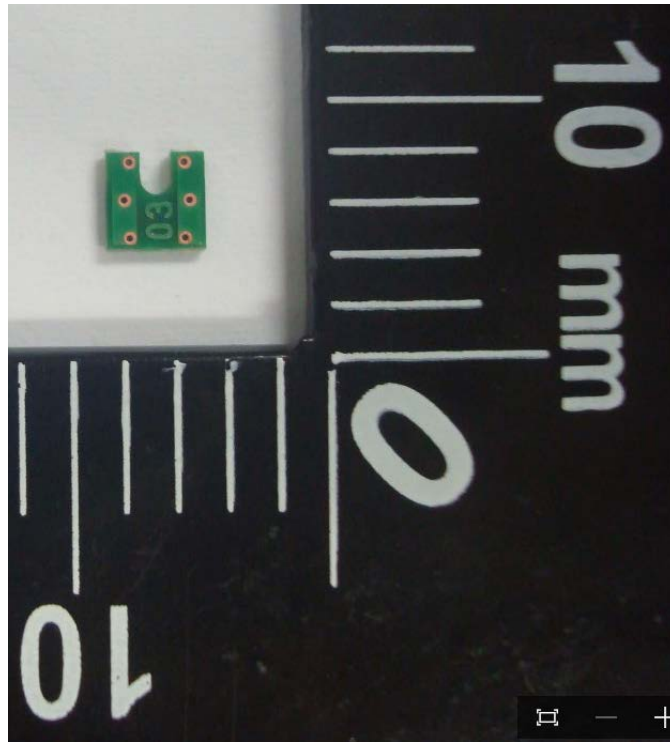

< Photos >

Model No.: WI-C600N

PWB L, MAIN

Front

Back

PWB L, Earphone

Front

Back

PWB R, Earphone

Front

Back

PWB R, BATT

Front

Back

Battery

NFC Tag