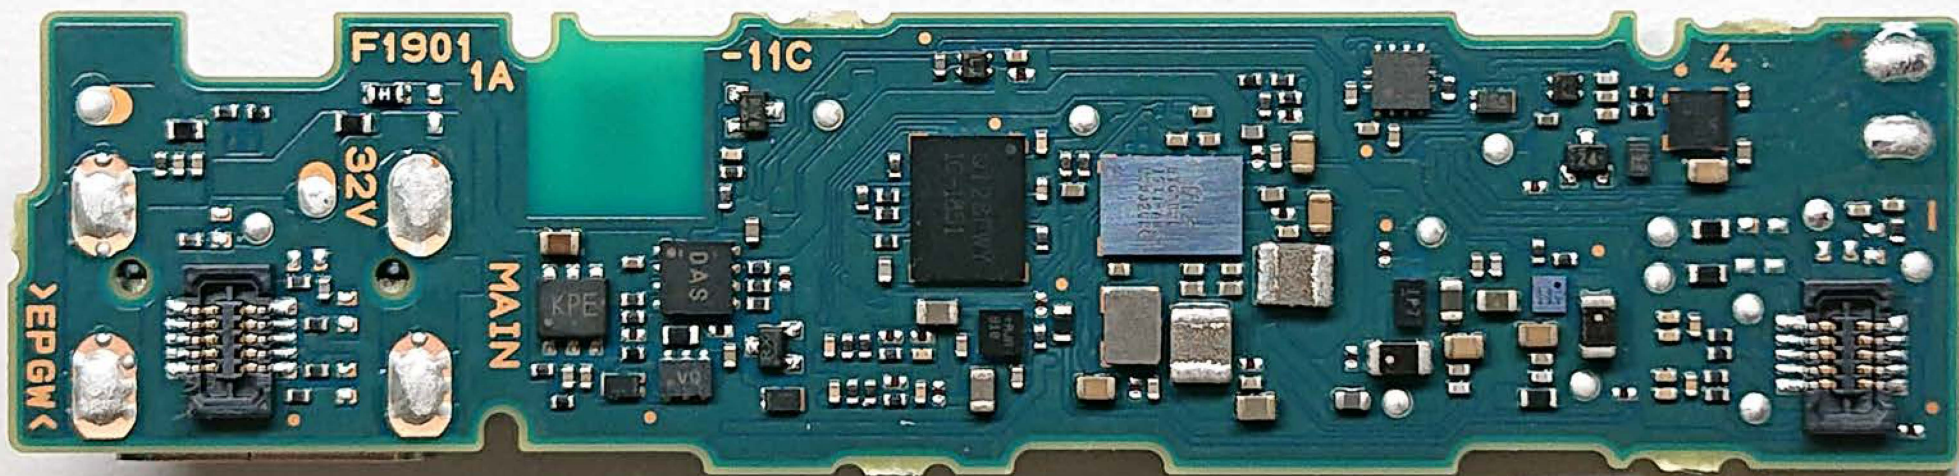

ANTENNA

Storage of BD address **BT IC**

The software excessive sound is controlled by software and protected by saturation characteristics of bluetooth wireless communications

MAIN BOARD

5.6cm

1.5 cm

3.5
cm

0.7
cm