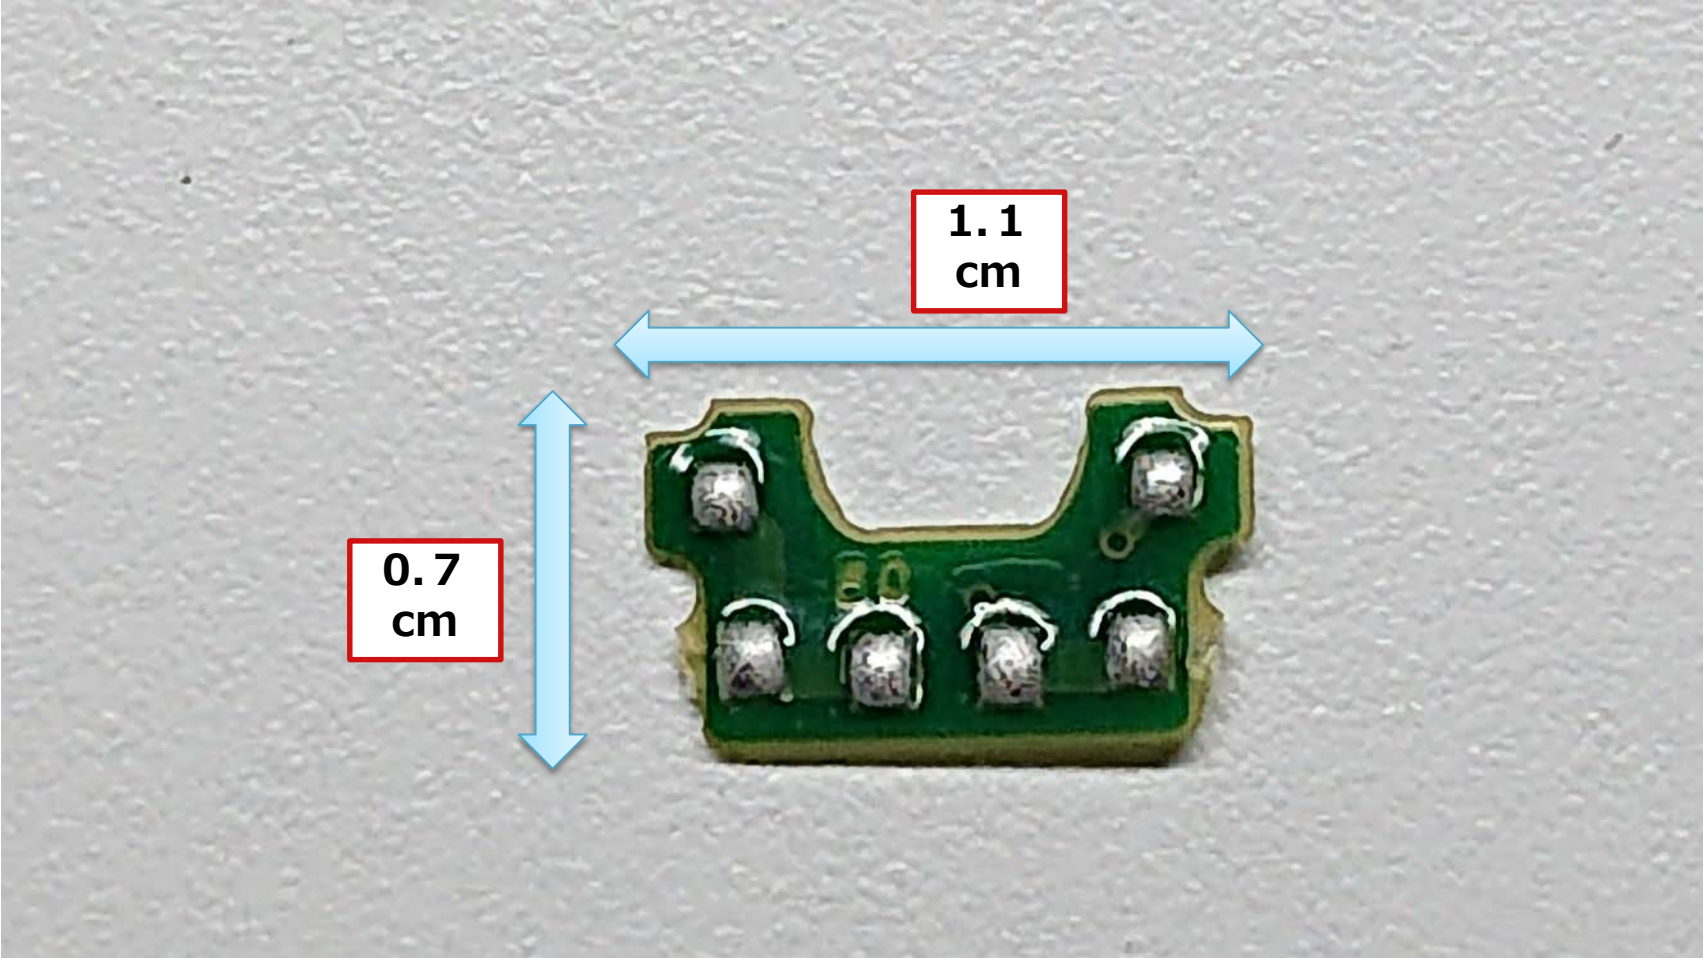

ANTENNA

Storage of BD address **BT IC**

The software excessive sound is controlled by software and protected by saturation characteristics of bluetooth wireless communications

MAIN BOARD

5.6cm

1.5 cm

3.5
cm

0.7
cm