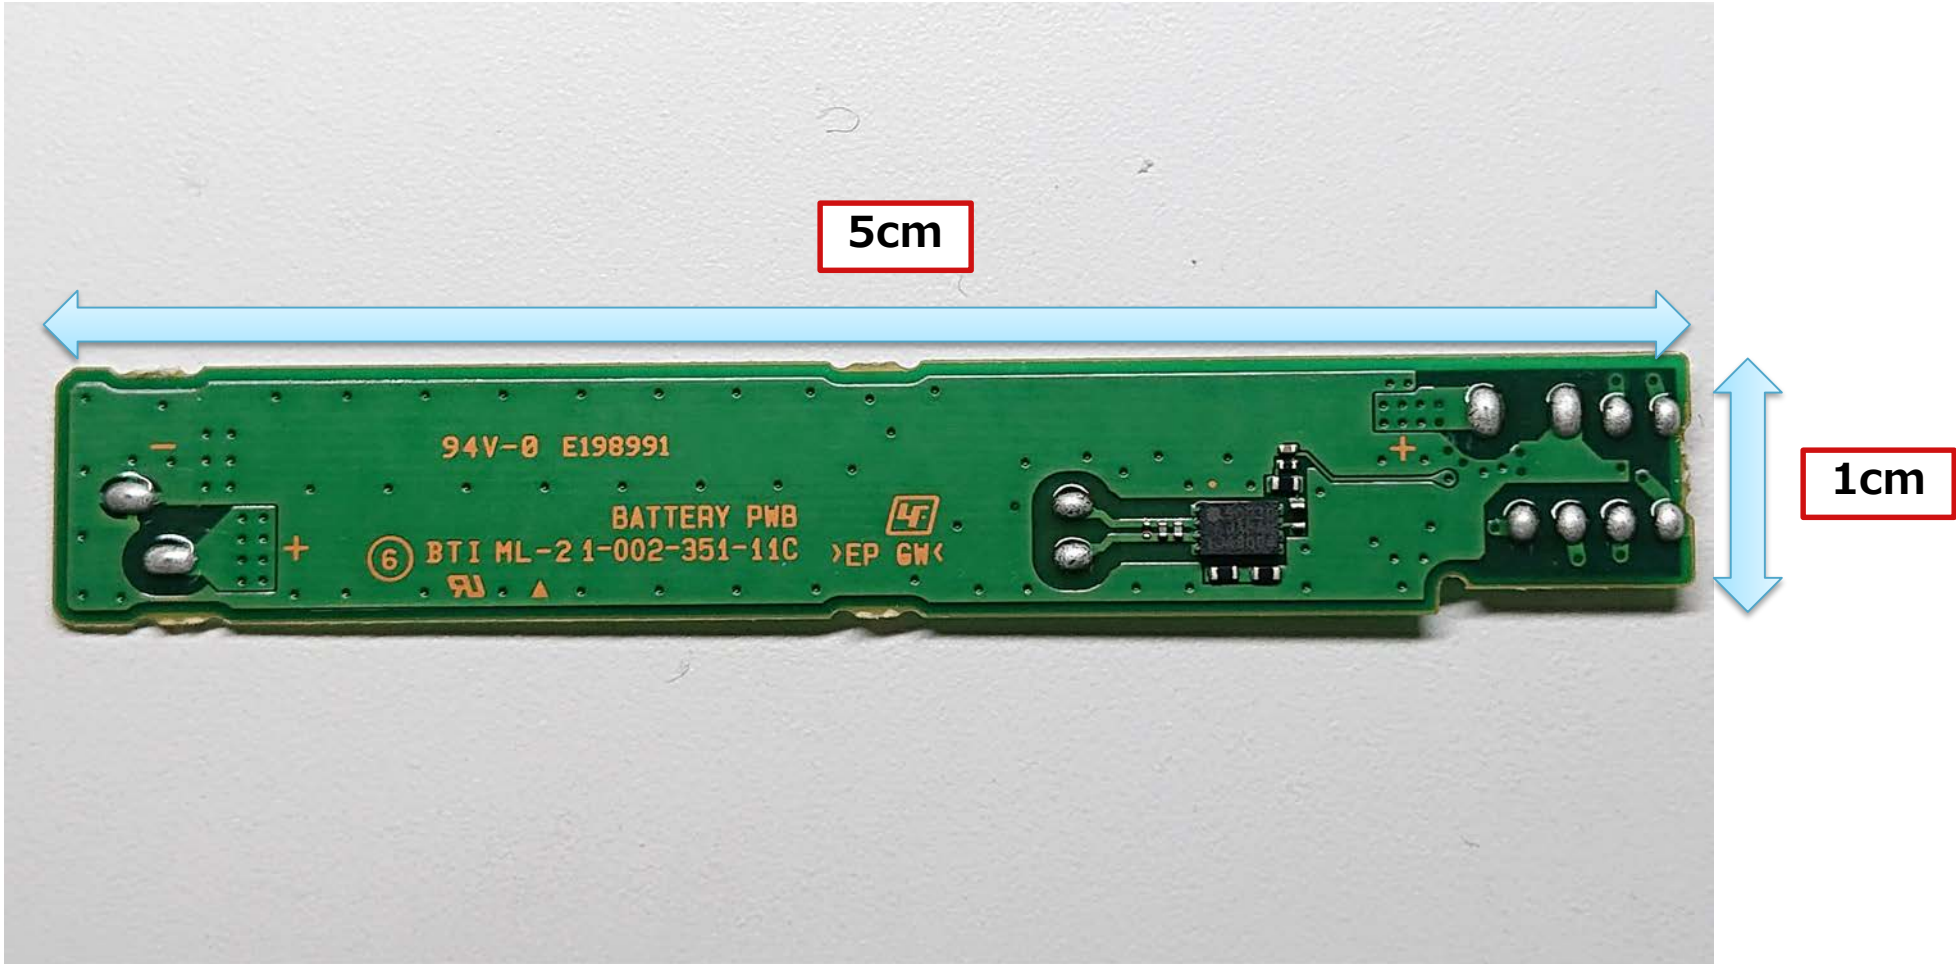

ANTENNA

Storage of BD address **BT IC**

The software excessive sound is controlled by software and protected by saturation characteristics of bluetooth wireless communications

MAIN BOARD

5.6cm

1.5 cm

3.5
cm

0.7
cm