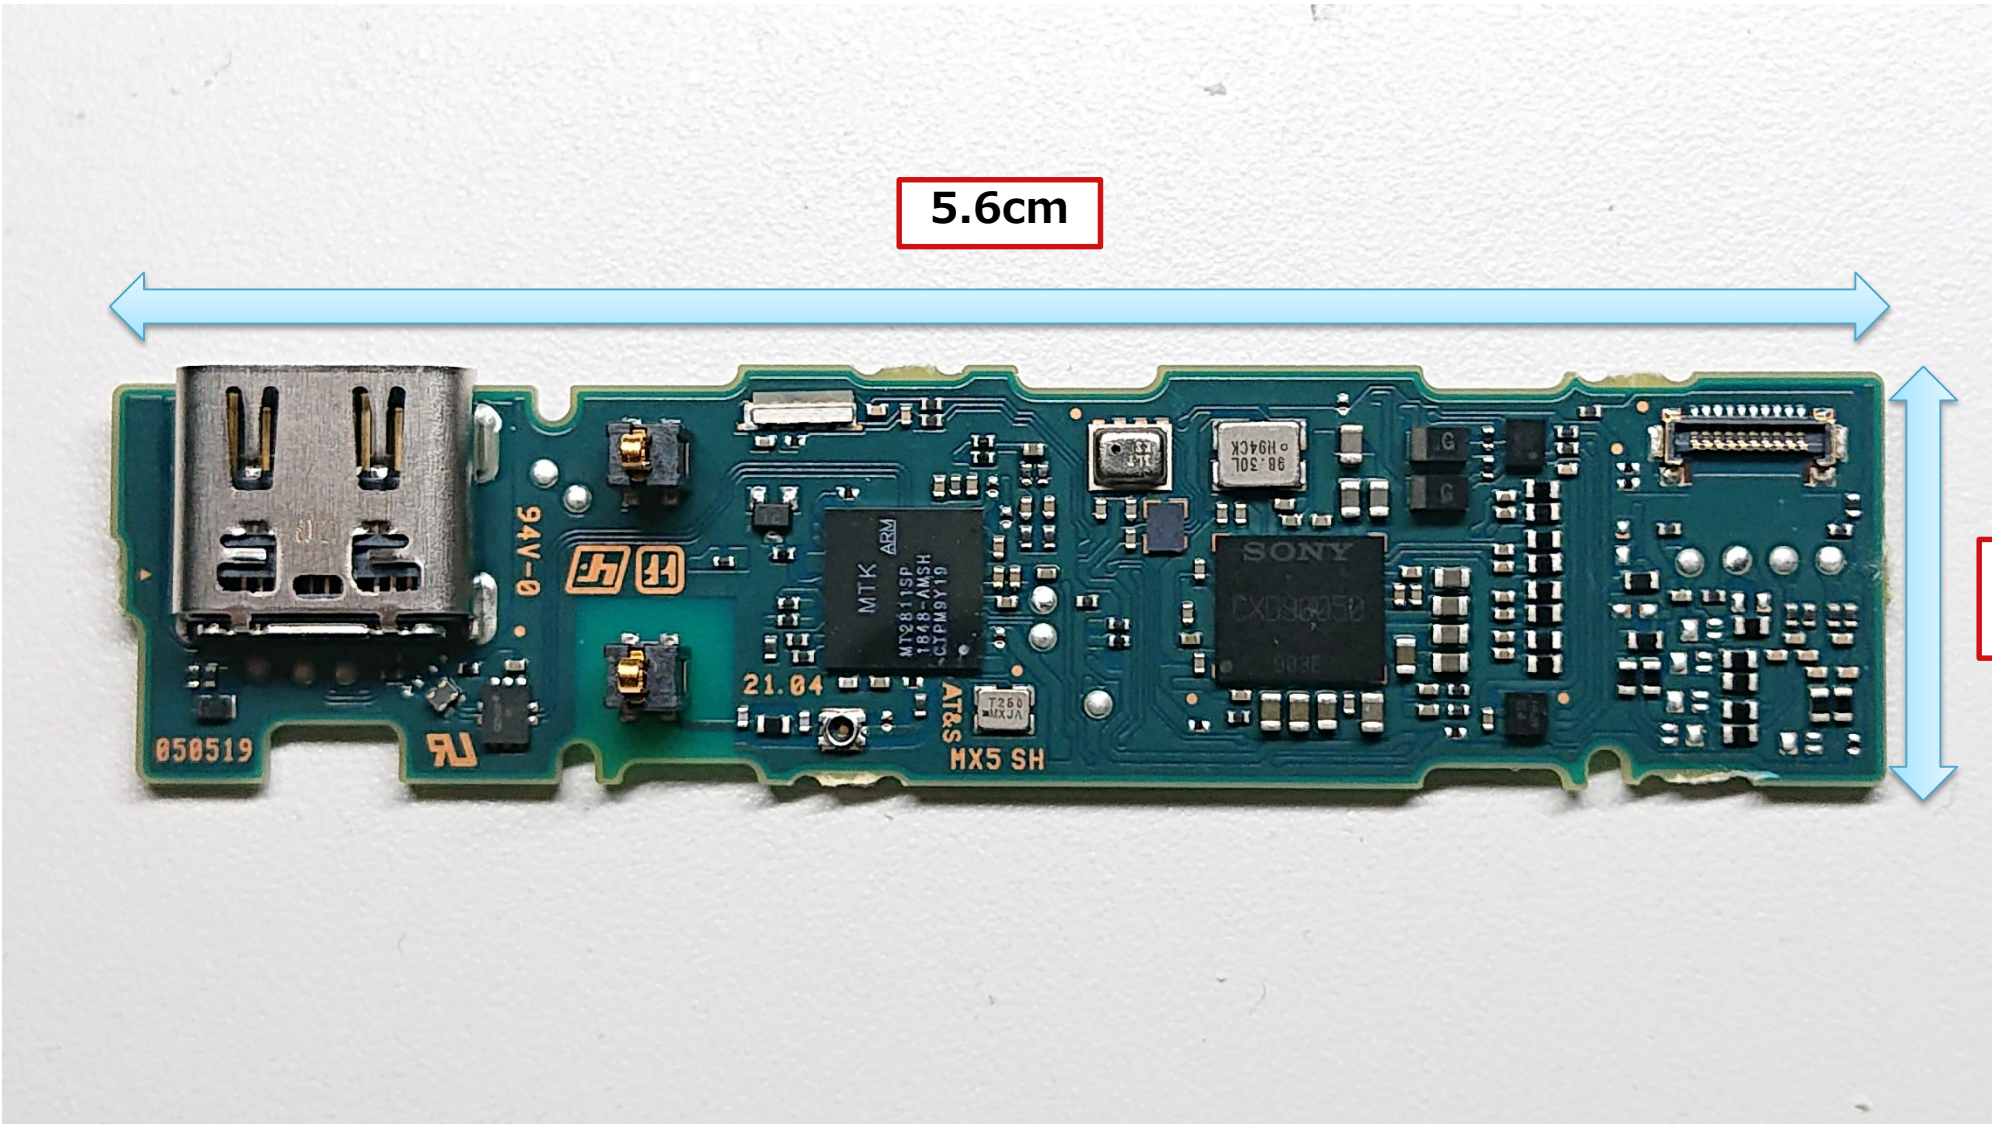

ANTENNA

Storage of BD address **BT IC**

The software excessive sound is controlled by software and protected by saturation characteristics of bluetooth wireless communications

MAIN BOARD

5.6cm

1.5 cm

3.5
cm

0.7
cm