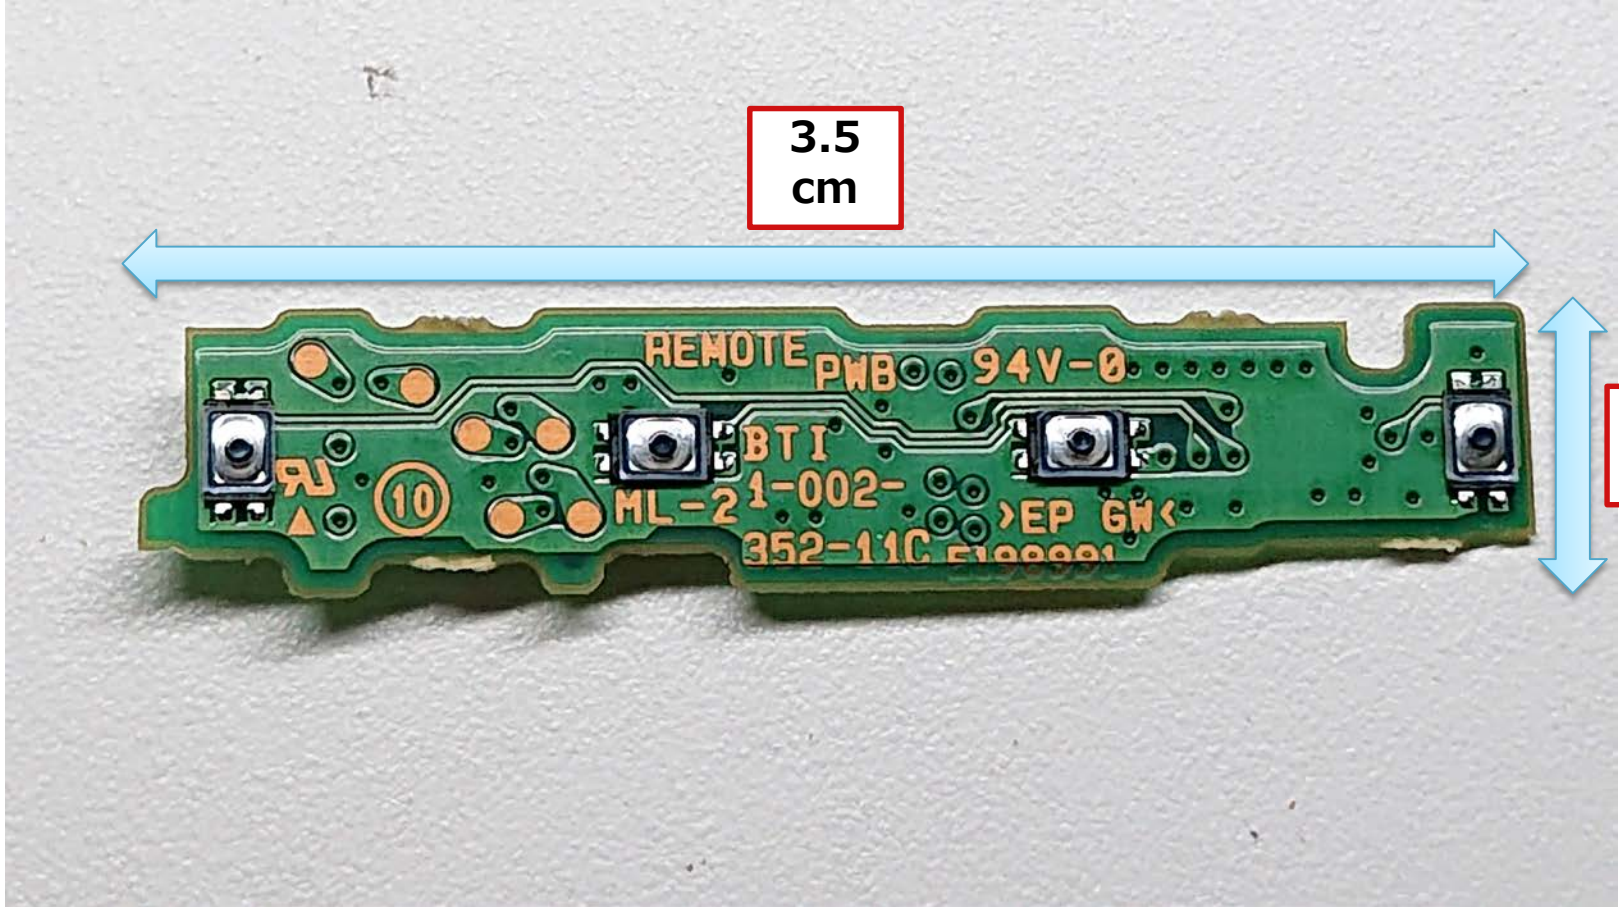

ANTENNA

Storage of BD address **BT IC**

The software excessive sound is controlled by software and protected by saturation characteristics of bluetooth wireless communications

MAIN BOARD

5.6cm

1.5 cm

3.5
cm

0.7
cm