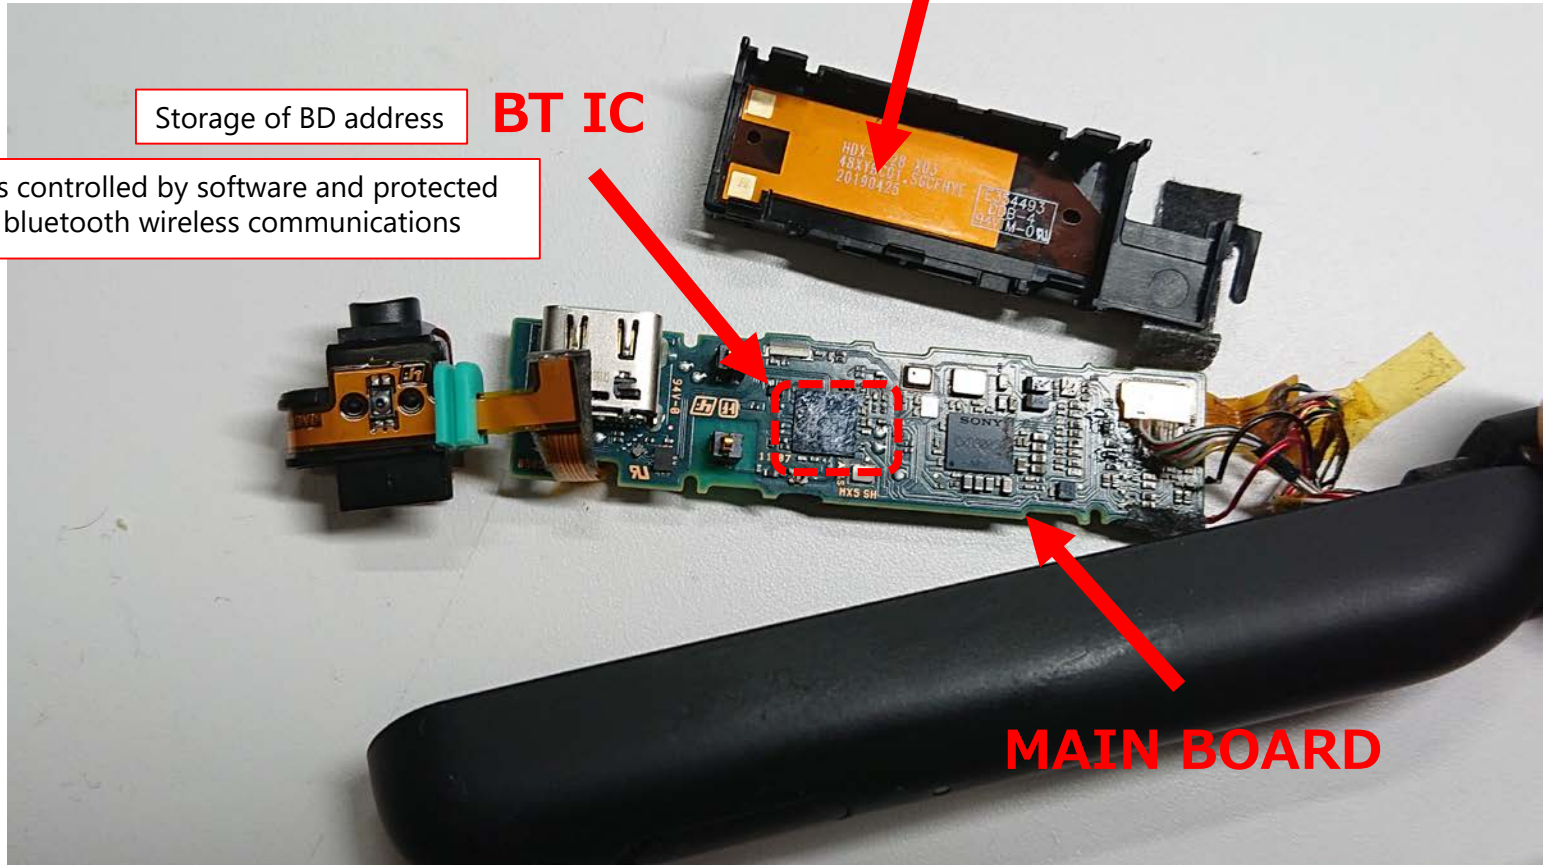

ANTENNA

Storage of BD address **BT IC**

The software excessive sound is controlled by software and protected by saturation characteristics of bluetooth wireless communications

MAIN BOARD

5.6cm

1.5 cm

3.5
cm