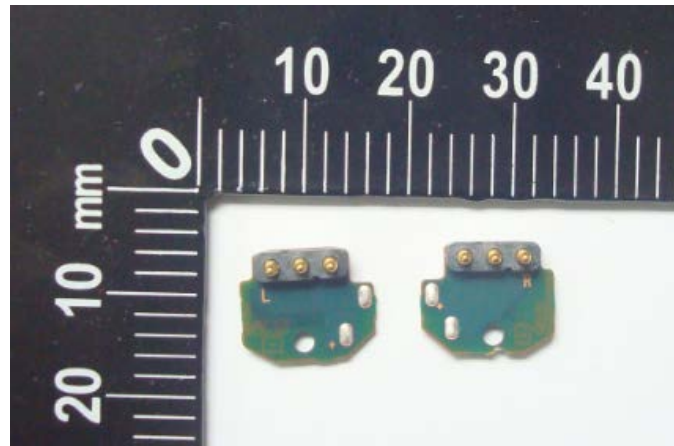

< Photos >

Model No.: WF-SP700N

Charging case

PWB, Charging case

Front

Back

PWB, NFC

Front

Back

PWB, Contact L & PWB, Contact R

Front (L & R)

Back (L & R)

Headset

Front

Back

Sides

PWB, Main

PWB, Main L & PWB, Main R

Front (L & R)

Back (L & R)

Battery

Charging case

Front

Back