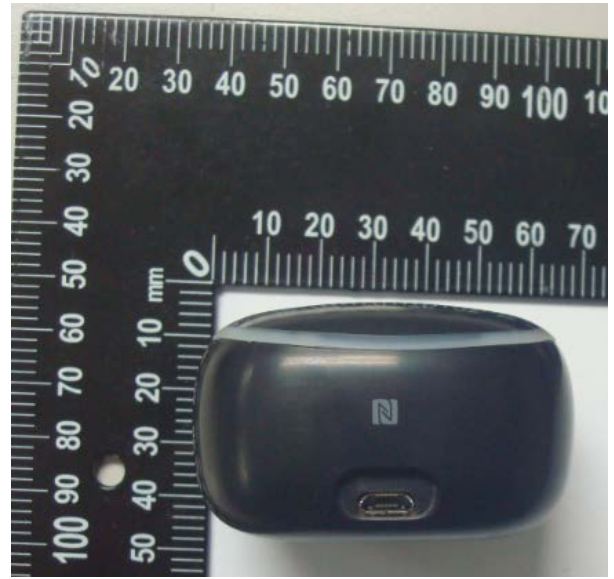

< Photos (UC) >

Model: WF-SP700N

Exterior

Headset (L & R)

Charging case

Exterior (Charging case)

Top

Bottom

Front

Back

Side (L)

Side (R)

Exterior (Headset)

Front (L & R)

Back (L & R)

Sides (L & R)