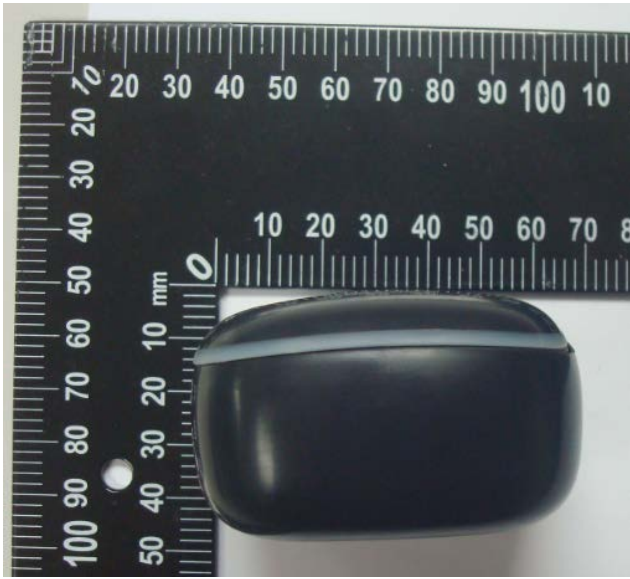

< Photos (UC) >

Model: WF-SP700N

Exterior

Headset (L & R)

Charging case

Exterior (Charging case)

Top

Bottom

Front

Back

Side (L)

Side (R)

Exterior (Headset)

Front (L & R)

Back (L & R)

Sides (L & R)