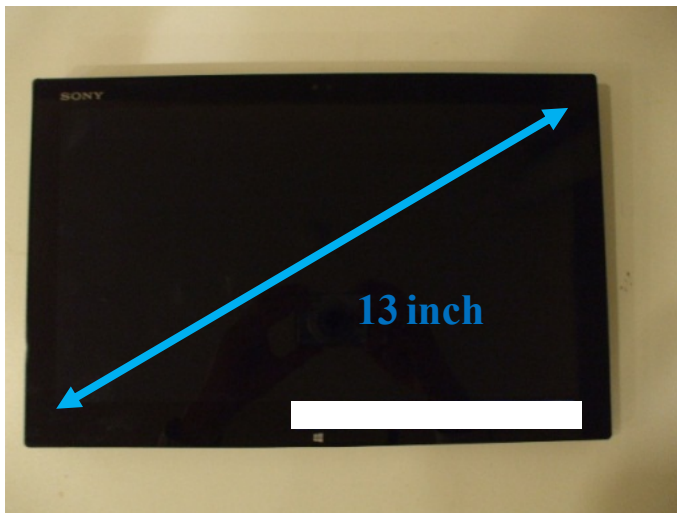

APPENDIX 4 : Photographs of test setup

1. Photographs of EUT

<EUT Information>

This EUT has 13 inch screen with touch screen operation. This EUT has two styles of “Laptop” and “Tablet”

EUT Photograph

Laptop style

Tablet style

Tablet Right side

Tablet Top side

Tablet Bottom side

Tablet Left side

Tablet Front

Tablet Rear

2. Position of antenna

Right side(Tablet) 0mm

Bottom side(Tablet) 0mm

Rear(Tablet) 0mm

Bottom(Laptop) 0mm

End of Report