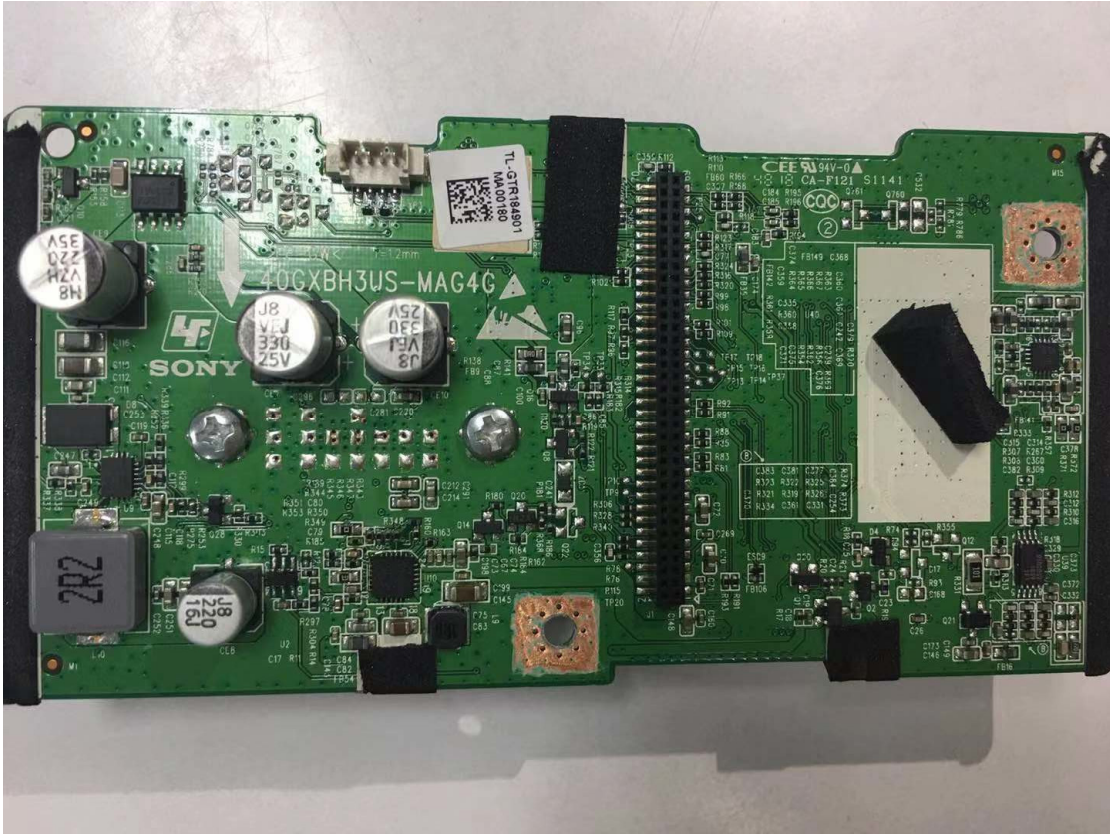

Internal Photo

Sony Corporation
Wireless Speaker
[Model: SRS-XB402M/SRS-XB402G]

Internal Photo

SONY Corporation
Wireless Speaker
[Model: SRS-XB402M/SRS-XB402G]

Internal Photo

SONY Corporation
Wireless Speaker
[Model: SRS-XB402M/SRS-XB402G]

BT Antenna Connector

RF Module

WIFI Antenna Connector