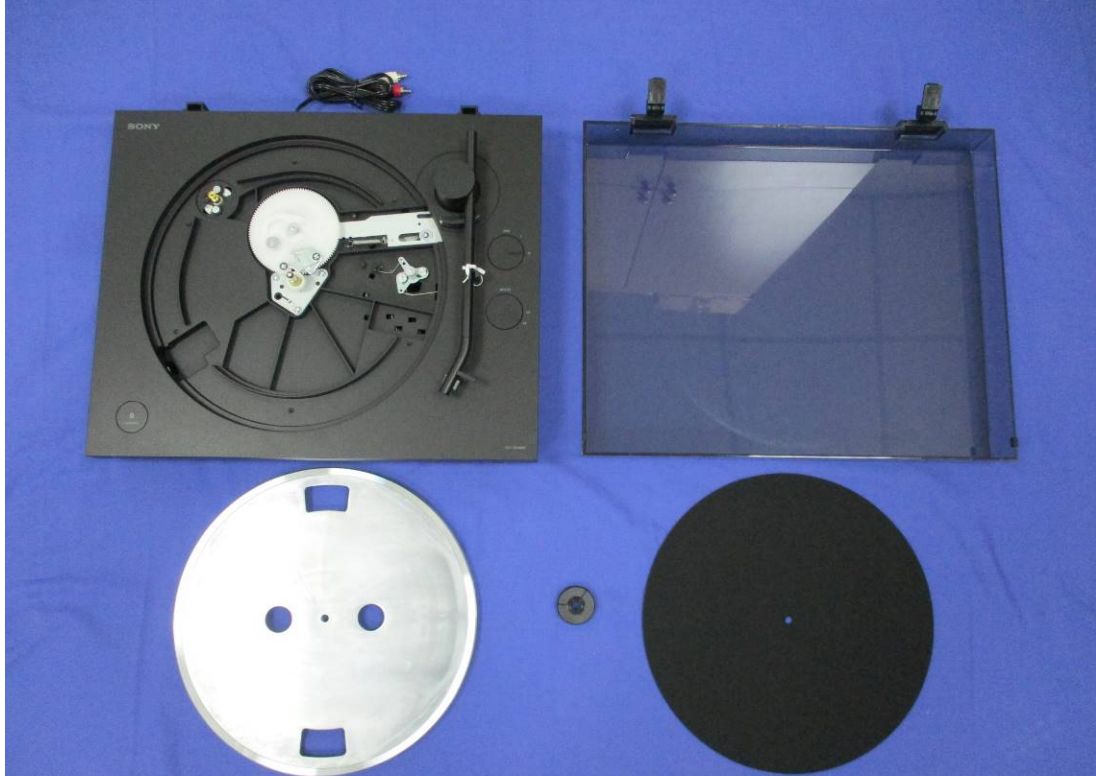

Internal Photo

Model: PS-LX310BT

Antenna