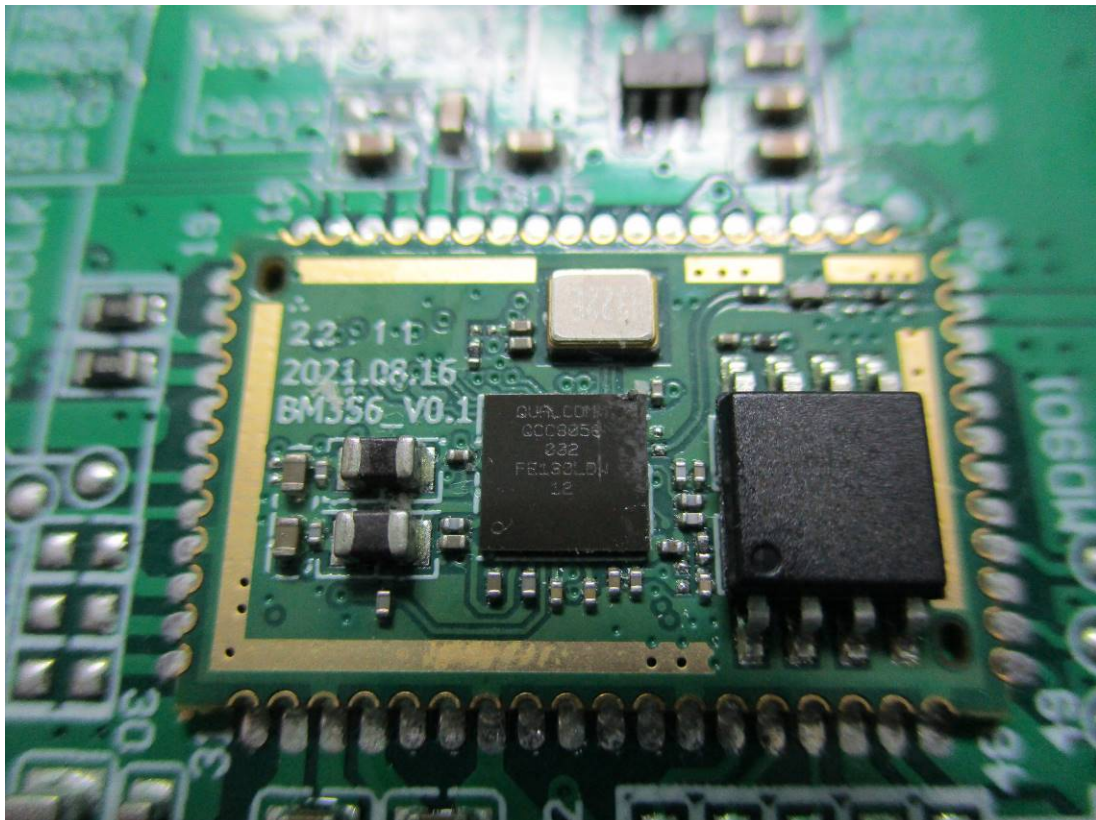

Internal Photo

Model: PS-LX310BT

Antenna