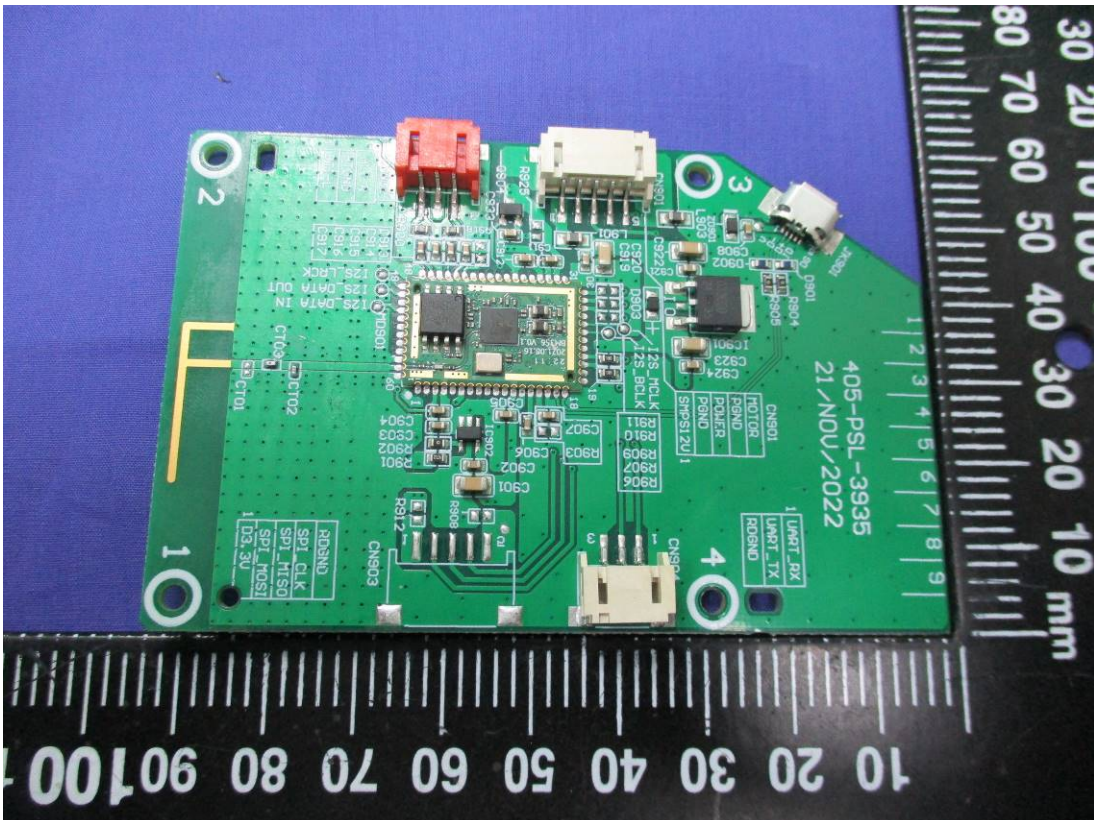

Internal Photo

Model: PS-LX310BT

Antenna