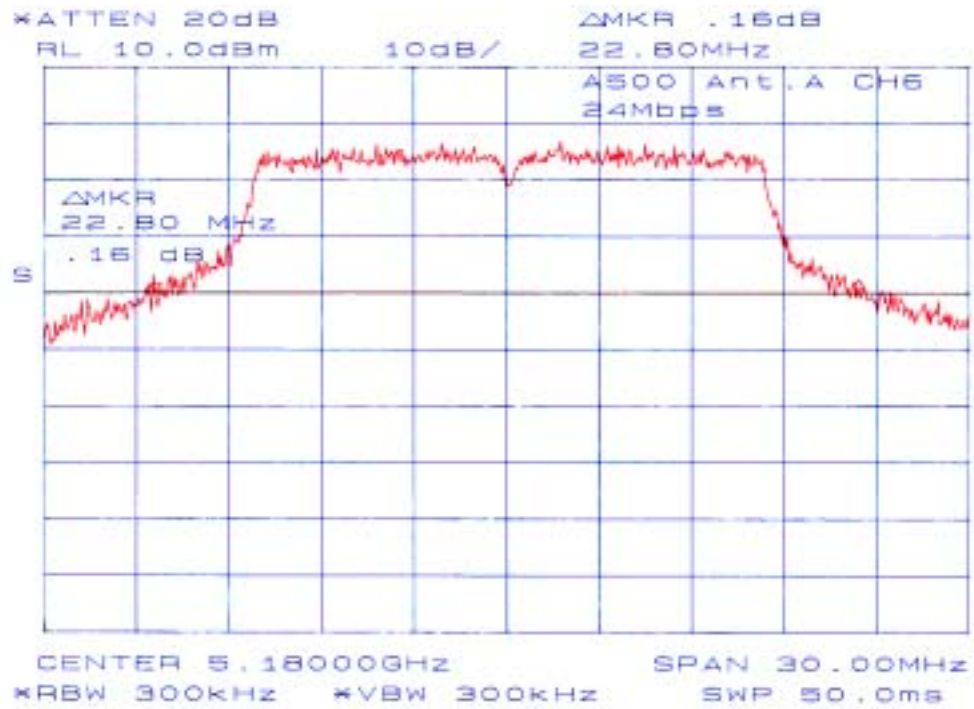

Annex A

26dB Emission Bandwidth

Chart of ch 6 with 6Mbps in Antenna A

Chart of ch 6 with 9Mbps in Antenna A

Chart of ch 6 with 12Mbps in Antenna A

Chart of ch 6 with 18Mbps in Antenna A

Chart of ch 6 with 24Mbps in Antenna A