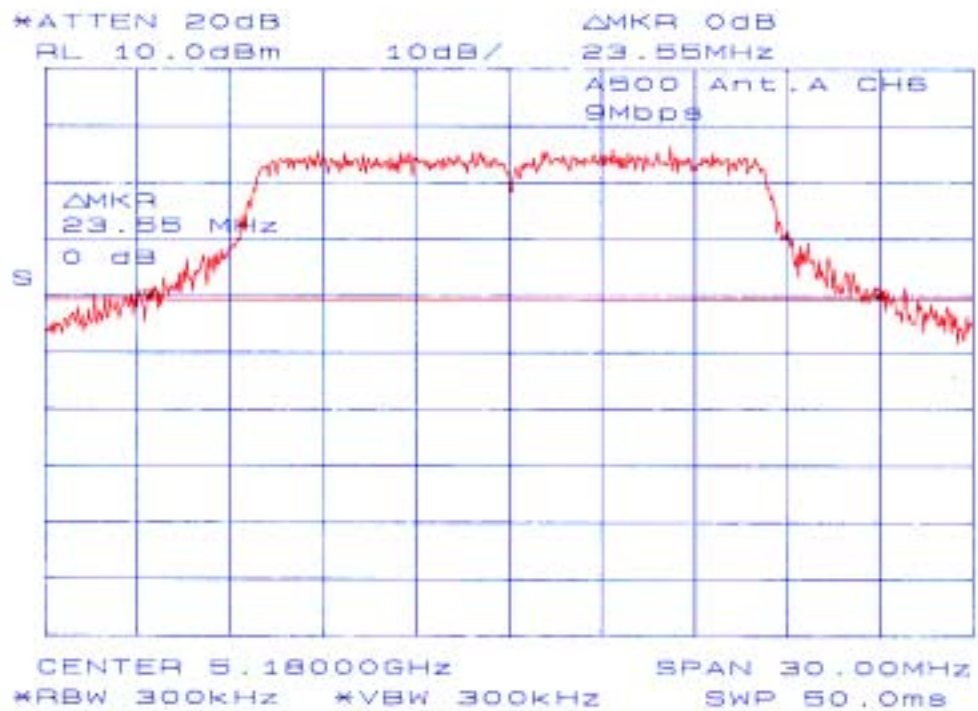

Annex A

26dB Emission Bandwidth

Chart of ch 6 with 6Mbps in Antenna A

Chart of ch 6 with 9Mbps in Antenna A

Chart of ch 6 with 12Mbps in Antenna A

Chart of ch 6 with 18Mbps in Antenna A

Chart of ch 6 with 24Mbps in Antenna A