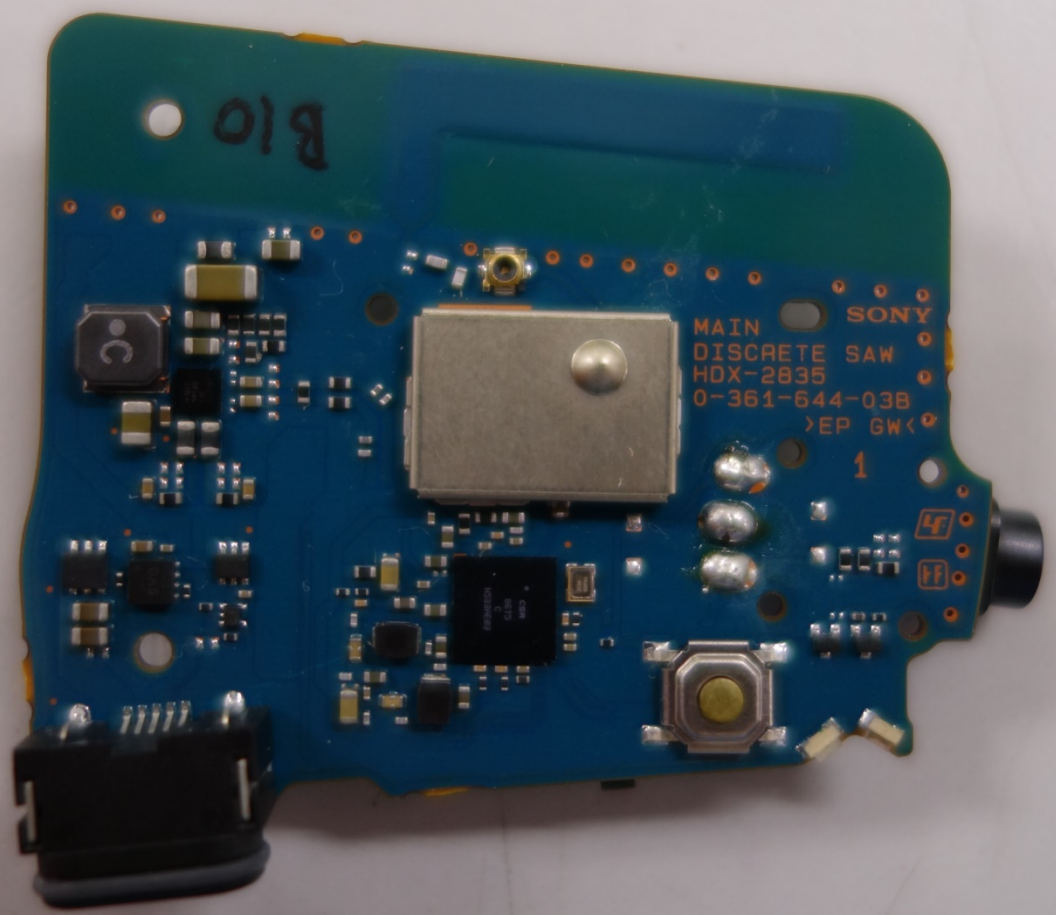

NYSNO-10 Internal photo

NYSNO-10 PWB Top(with shield case)

NYSNO-10 PWB Top(without shield case)

Ant

Bluetooth IC

NYSNO-10 PWB Bottom

Bluetooth IC

Surface

Bottom