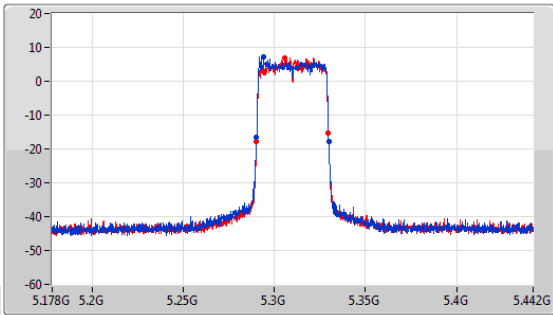

5310MHz

CF: 5.31GHz
Span: 264MHz
RBW: 300kHz
VBW: 1MHz
Sweep Time: 100ms
Detector Type: Peak
Port 1: [Waveform icon]
Port 2: [Waveform icon]

CF: 5.31GHz
Span: 120MHz
RBW: 500kHz
VBW: 2MHz
Sweep Time: 100ms
Detector Type: Peak