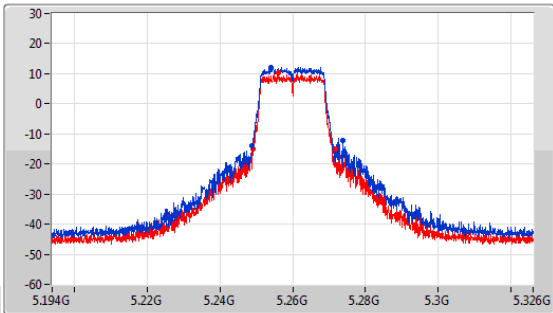

5.25-5.35GHz_802.11ax_HEW20-BF_Nss1,(MCS0)_2TX

EBW

5260MHz

CF: 5.26GHz
Span: 132MHz
RBW: 300kHz
VBW: 1MHz
Sweep Time: 100ms
Detector Type: Peak

CF: 5.26GHz
Span: 60MHz
RBW: 200kHz
VBW: 1MHz
Sweep Time: 100ms
Detector Type: Peak