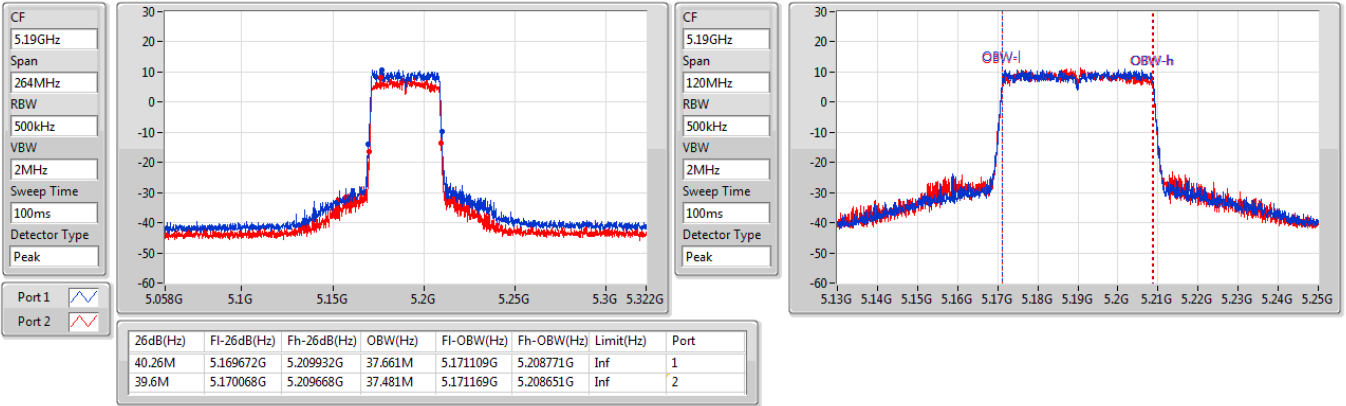

5825MHz

5.725-5.85GHz_802.11ax HEW20-BF_Nss1,(MCS0)_2TX

EBW

5825MHz

5.15-5.25GHz_802.11ax_HEW40-BF_Nss1,(MCS0)_2TX

EBW

5190MHz

5.15-5.25GHz_802.11ax_HEW40-BF_Nss1,(MCS0)_2TX

EBW

5230MHz

5.25-5.35GHz_802.11ax_HEW40-BF_Nss1,(MCS0)_2TX

EBW

5270MHz

CF: 5.27GHz
 Span: 264MHz
 RBW: 500kHz
 VBW: 2MHz
 Sweep Time: 100ms
 Detector Type: Peak
 Port 1: [Waveform icon]
 Port 2: [Waveform icon]