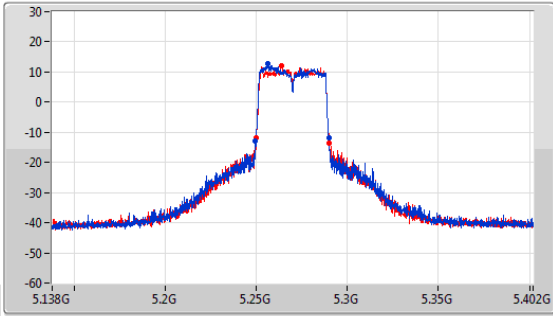

EBW

5230MHz

5.25-5.35GHz_802.11ax_HEW40-BF_Nss1,(MCS0)_2TX

EBW

5270MHz

CF: 5.27GHz
 Span: 264MHz
 RBW: 500kHz
 VBW: 2MHz
 Sweep Time: 100ms
 Detector Type: Peak
 Port 1: [Waveform icon]
 Port 2: [Waveform icon]