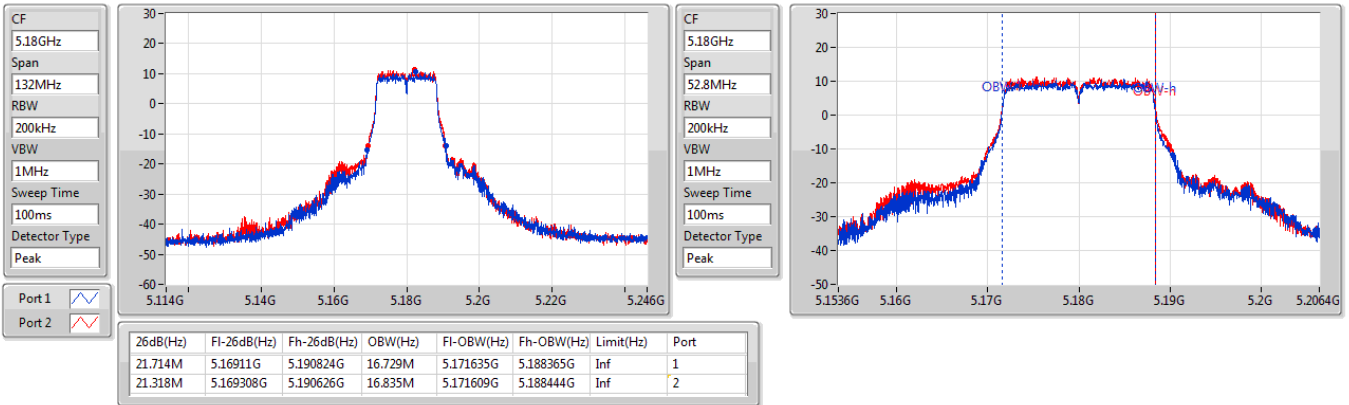

Mode	Result	Limit (Hz)	Port 1-N dB (Hz)	Port 1-OBW (Hz)	Port 2-N dB (Hz)	Port 2-OBW (Hz)
802.11ax HEW80_Nss1,(MCS0)_2TX-OFDMA	-	-	-	-	-	-
5210MHz	Pass	Inf	81.312M	76.762M	81.048M	76.762M
5290MHz	Pass	Inf	80.784M	76.762M	81.576M	76.882M
5530MHz	Pass	Inf	81.048M	76.762M	81.312M	76.762M
5610MHz	Pass	Inf	81.048M	76.882M	81.312M	76.882M
5690MHz Straddle 5.47-5.725GHz	Pass	Inf	75.675M	72.939M	75.6M	72.939M
5690MHz Straddle 5.725-5.85GHz	Pass	500k	3.8M	4.278M	3.8M	4.178M
5775MHz	Pass	500k	75.24M	77.241M	75.504M	77.121M
802.11ax HEW160_Nss1,(MCS0)_2TX-OFDMA	-	-	-	-	-	-
5250MHz Straddle 5.15-5.25GHz	Pass	Inf	80.64M	77.081M	81.04M	77.001M
5250MHz Straddle 5.25-5.35GHz	Pass	Inf	80.8M	77.081M	81.12M	77.081M
5570MHz	Pass	Inf	164.208M	155.442M	164.736M	155.682M

Port X-N dB = Port X 6dB down bandwidth for 5.725-5.85GHz band / 26dB down bandwidth for other band

Port X-OBW = Port X 99% occupied bandwidth

5.15-5.25GHz_802.11a_Nss1,(6Mbps)_2TX

EBW

5180MHz

5.15-5.25GHz_802.11a_Nss1,(6Mbps)_2TX

EBW

5200MHz

5.15-5.25GHz_802.11a_Nss1,(6Mbps)_2TX

EBW

5240MHz

5.25-5.35GHz_802.11a_Nss1,(6Mbps)_2TX

EBW

5260MHz