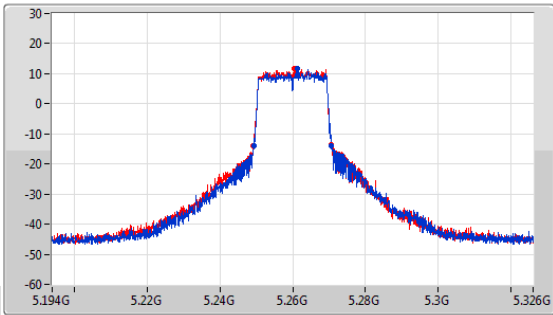

5180MHz

5.15-5.25GHz_802.11ax_HEW20_Nss1,(MCS0)_2TX

EBW

5200MHz

5.15-5.25GHz_802.11ax_HEW20_Nss1,(MCS0)_2TX

EBW

5240MHz

CF: 5.24GHz
 Span: 132MHz
 RBW: 300kHz
 VBW: 1MHz
 Sweep Time: 100ms
 Detector Type: Peak
 Port 1: [Waveform icon]
 Port 2: [Waveform icon]

CF: 5.24GHz
 Span: 60MHz
 RBW: 200kHz
 VBW: 1MHz
 Sweep Time: 100ms
 Detector Type: Peak

26dB(Hz)	Fl-26dB(Hz)	Fh-26dB(Hz)	OBW(Hz)	Fl-OBW(Hz)	Fh-OBW(Hz)	Limit(Hz)	Port
36.564M	5.219738G	5.256302G	19.43M	5.230285G	5.249715G	Inf	1
37.554M	5.219672G	5.257226G	19.31M	5.230285G	5.249595G	Inf	2

5.25-5.35GHz_802.11ax_HEW20_Nss1,(MCS0)_2TX

EBW

5260MHz

CF: 5.26GHz
 Span: 132MHz
 RBW: 200kHz
 VBW: 1MHz
 Sweep Time: 100ms
 Detector Type: Peak
 Port 1: [Waveform icon]
 Port 2: [Waveform icon]

CF: 5.26GHz
 Span: 60MHz
 RBW: 200kHz
 VBW: 1MHz
 Sweep Time: 100ms
 Detector Type: Peak