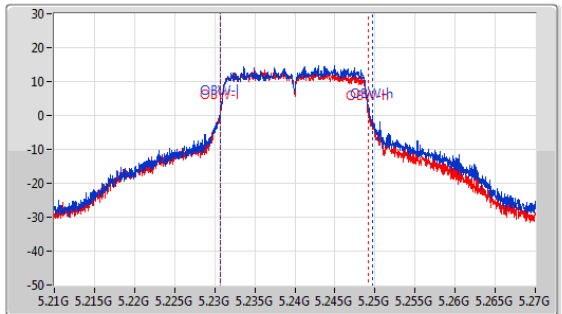

Port X-N dB = Port X 6dB down bandwidth for 5.725-5.85GHz band / 26dB down bandwidth for other band
 Port X-OBW = Port X 99% occupied bandwidth

5.15-5.25GHz_802.11ax_HEW20-BF_Nss1,(MCS0)_2TX

EBW

5180MHz

5.15-5.25GHz_802.11ax_HEW20-BF_Nss1,(MCS0)_2TX

EBW

5200MHz

5.15-5.25GHz_802.11ax_HEW20-BF_Nss1,(MCS0)_2TX

EBW

5240MHz

CF: 5.24GHz
 Span: 132MHz
 RBW: 300kHz
 VBW: 1MHz
 Sweep Time: 100ms
 Detector Type: Peak

CF: 5.24GHz
 Span: 60MHz
 RBW: 200kHz
 VBW: 1MHz
 Sweep Time: 100ms
 Detector Type: Peak