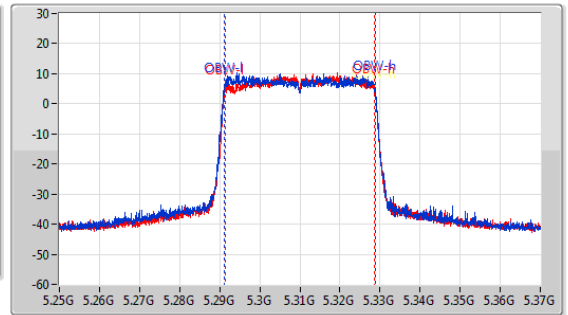

5.25-5.35GHz_802.11ax_HEW40-BF_Nss1,(MCS0)_2TX

EBW

5310MHz

CF: 5.31GHz
 Span: 264MHz
 RBW: 300kHz
 VBW: 1MHz
 Sweep Time: 100ms
 Detector Type: Peak
 Port 1: [Waveform icon]
 Port 2: [Waveform icon]

CF: 5.31GHz
 Span: 120MHz
 RBW: 500kHz
 VBW: 2MHz
 Sweep Time: 100ms
 Detector Type: Peak