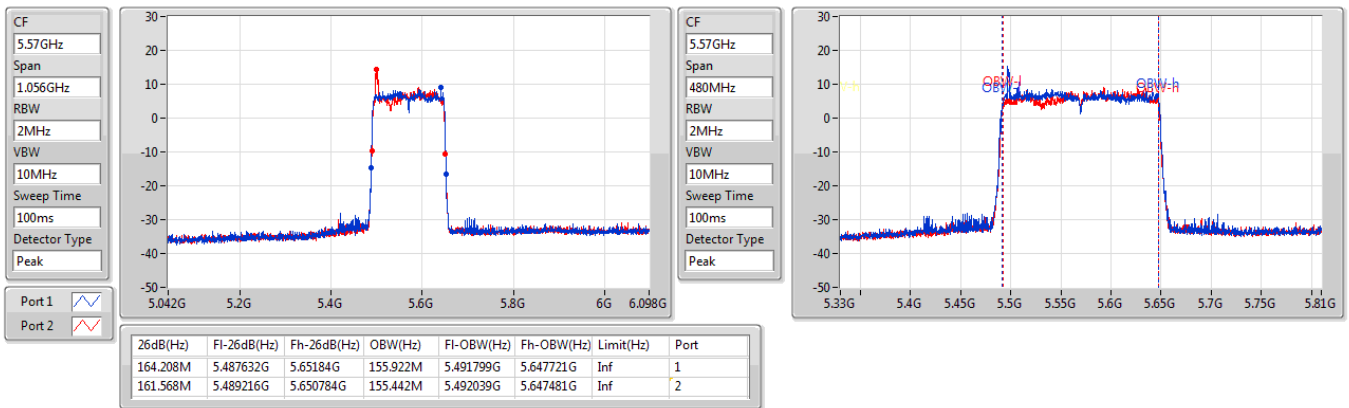

5.25-5.35GHz_802.11ax HEW160-BF_Nss1,(MCS0)_2TX

EBW

5250MHz Straddle 5.25-5.35GHz

5.47-5.725GHz_802.11ax HEW160-BF_Nss1,(MCS0)_2TX

EBW

5570MHz

Non-beamforming mode

Summary