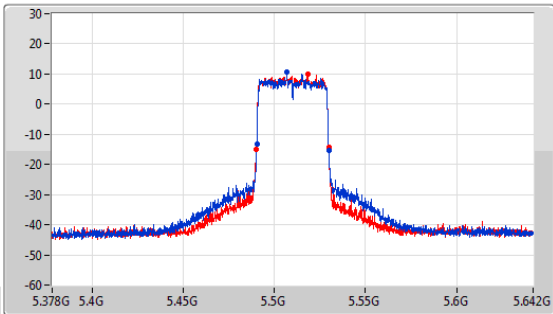

5190MHz

5.15-5.25GHz_802.11ax_HEW40_Nss1,(MCS0)_2TX

EBW

5230MHz

5.25-5.35GHz_802.11ax_HEW40_Nss1,(MCS0)_2TX

EBW

5270MHz

5.25-5.35GHz_802.11ax_HEW40_Nss1,(MCS0)_2TX

EBW

5310MHz

5.47-5.725GHz_802.11ax HEW40_Nss1,(MCS0)_2TX

EBW

5510MHz

CF: 5.51GHz
 Span: 264MHz
 RBW: 300kHz
 VBW: 1MHz
 Sweep Time: 100ms
 Detector Type: Peak

CF: 5.51GHz
 Span: 120MHz
 RBW: 500kHz
 VBW: 2MHz
 Sweep Time: 100ms
 Detector Type: Peak