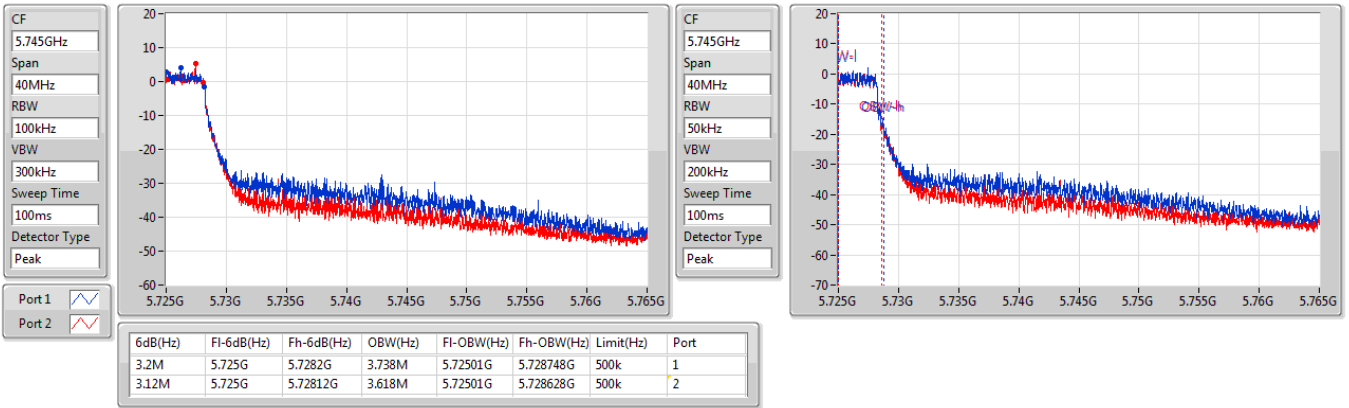

5.47-5.725GHz_802.11ax HEW40-BF_Nss1,(MCS0)_2TX

EBW

5710MHz Straddle 5.47-5.725GHz

5.725-5.85GHz_802.11ax HEW40-BF_Nss1,(MCS0)_2TX

EBW

5710MHz Straddle 5.725-5.85GHz

5.725-5.85GHz_802.11ax HEW40-BF_Nss1,(MCS0)_2TX