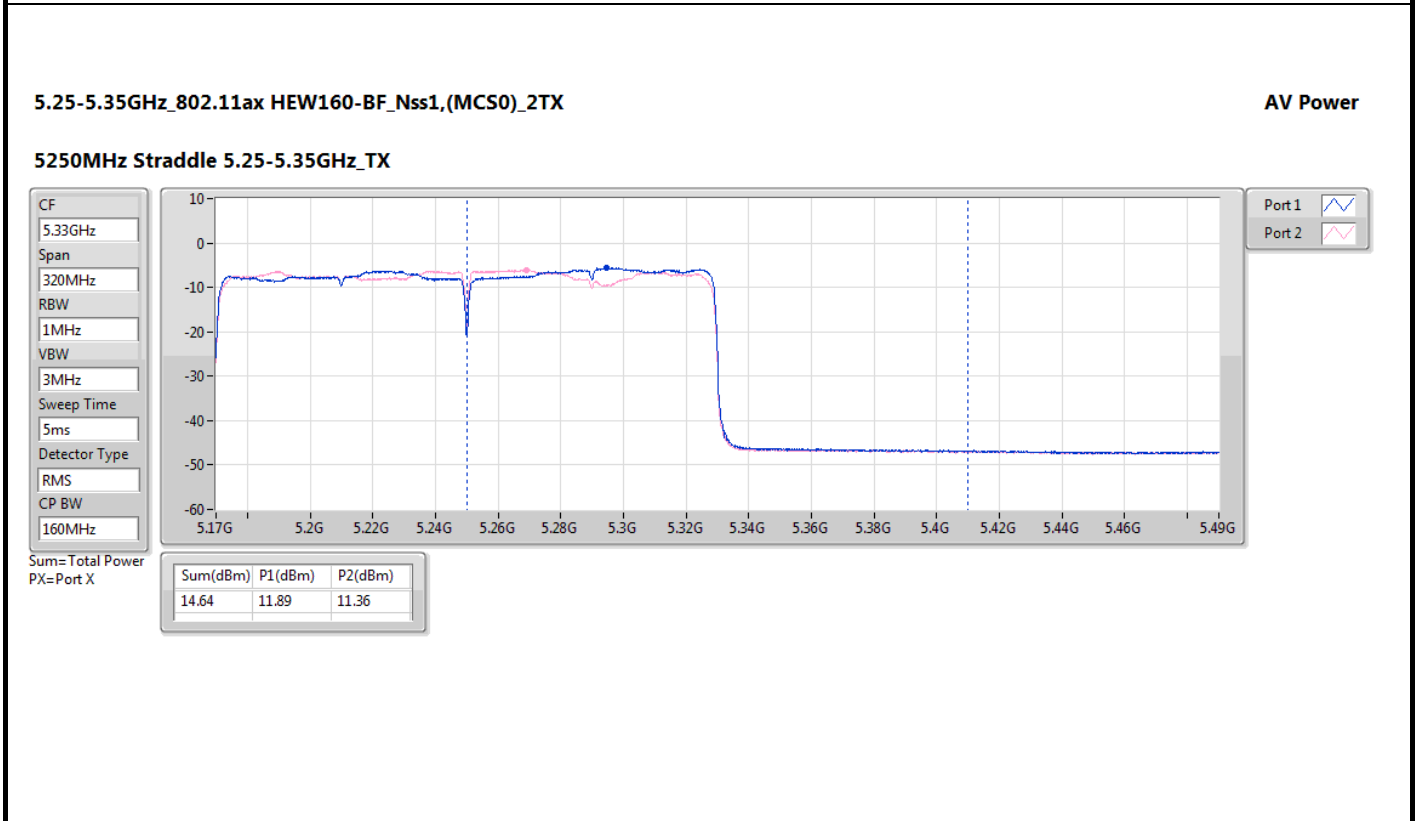

Non-beamforming mode

Summary

Mode	PD (dBm/RBW)	EIRP PD (dBm/RBW)
5.15-5.25GHz	-	-
802.11a_Nss1,(6Mbps)_2TX	14.69	20.01
802.11ax HEW20_Nss1,(MCS0)_2TX-OFDMA	13.89	19.21
802.11ax HEW40_Nss1,(MCS0)_2TX-OFDMA	9.86	15.18
802.11ax HEW80_Nss1,(MCS0)_2TX-OFDMA	2.30	7.62
802.11ax HEW160_Nss1,(MCS0)_2TX-OFDMA	-2.68	2.64
5.25-5.35GHz	-	-
802.11a_Nss1,(6Mbps)_2TX	10.75	16.07
802.11ax HEW20_Nss1,(MCS0)_2TX-OFDMA	10.79	16.11
802.11ax HEW40_Nss1,(MCS0)_2TX-OFDMA	7.33	12.65
802.11ax HEW80_Nss1,(MCS0)_2TX-OFDMA	1.86	7.18
802.11ax HEW160_Nss1,(MCS0)_2TX-OFDMA	-2.37	2.95
5.47-5.725GHz	-	-
802.11a_Nss1,(6Mbps)_2TX	10.74	16.00
802.11ax HEW20_Nss1,(MCS0)_2TX-OFDMA	10.61	15.87
802.11ax HEW40_Nss1,(MCS0)_2TX-OFDMA	7.49	12.75
802.11ax HEW80_Nss1,(MCS0)_2TX-OFDMA	4.67	9.93
802.11ax HEW160_Nss1,(MCS0)_2TX-OFDMA	-0.89	4.37
5.725-5.85GHz	-	-
802.11a_Nss1,(6Mbps)_2TX	14.56	19.67
802.11ax HEW20_Nss1,(MCS0)_2TX-OFDMA	14.04	19.15
802.11ax HEW40_Nss1,(MCS0)_2TX-OFDMA	11.15	16.26
802.11ax HEW80_Nss1,(MCS0)_2TX-OFDMA	6.35	11.46

RBW = 500kHz for 5.725-5.85GHz band / 1MHz for other band;