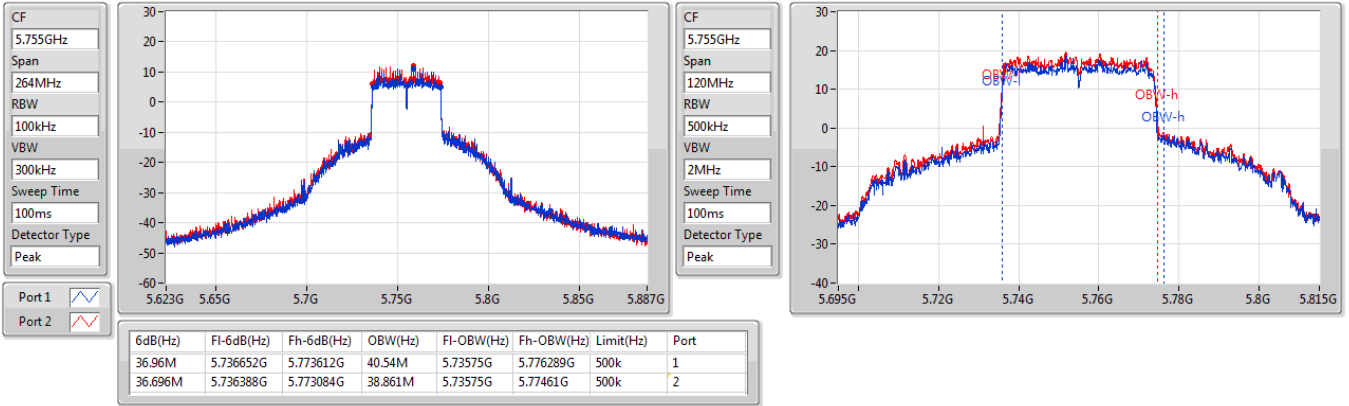

5710MHz Straddle 5.725-5.85GHz

5.725-5.85GHz_802.11ax HEW40_Nss1,(MCS0)_2TX

EBW

5710MHz Straddle 5.725-5.85GHz

5.725-5.85GHz_802.11ax HEW40_Nss1,(MCS0)_2TX

EBW

5755MHz

5.725-5.85GHz_802.11ax HEW40_Nss1,(MCS0)_2TX