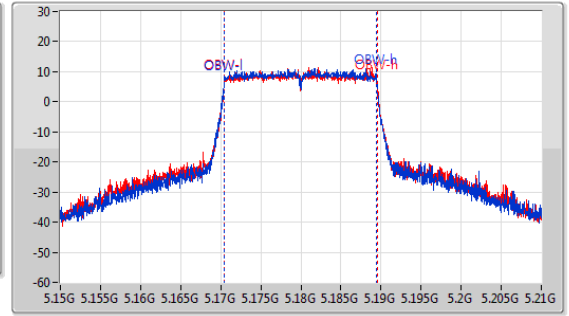

5.15-5.25GHz_802.11ax_HEW20-BF_Nss1,(MCS0)_2TX

EBW

5180MHz