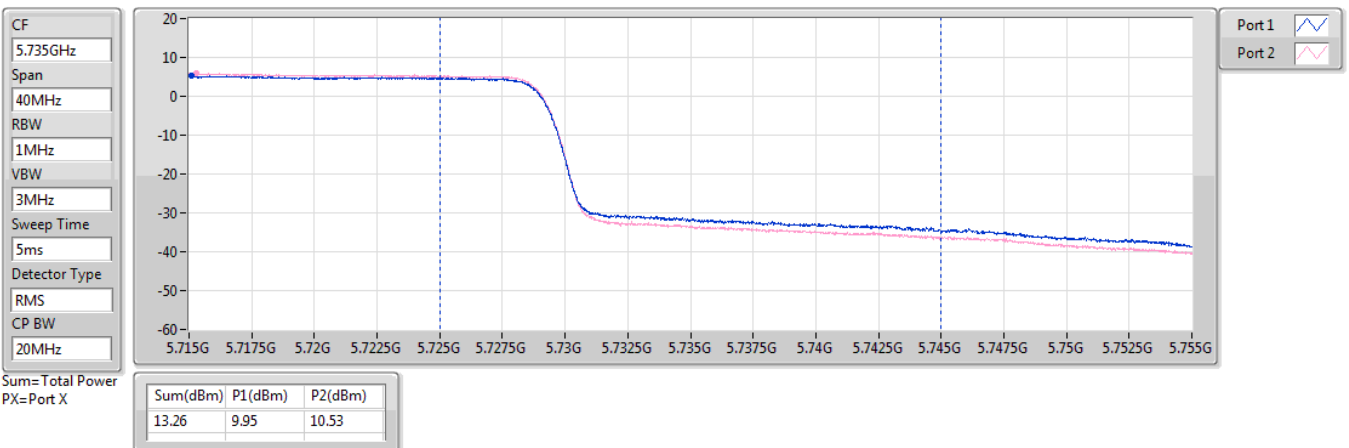

DG = Directional Gain; Port X = Port X output power

5.47-5.725GHz_802.11ax HEW40_Nss1,(MCS0)_2TX

AV Power

5710MHz Straddle 5.47-5.725GHz_TX

5.725-5.85GHz_802.11ax HEW40_Nss1,(MCS0)_2TX

AV Power

5710MHz Straddle 5.725-5.85GHz_TX