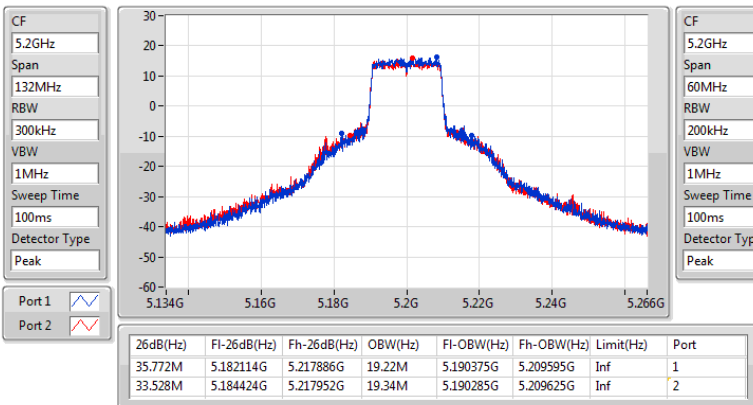

Port X-N dB = Port X 6dB down bandwidth for 5.725-5.85GHz band / 26dB down bandwidth for other band
 Port X-OBW = Port X 99% occupied bandwidth

5.15-5.25GHz_802.11ax_HEW20-BF_Nss1,(MCS0)_2TX

EBW

5180MHz

5.15-5.25GHz_802.11ax_HEW20-BF_Nss1,(MCS0)_2TX

EBW

5200MHz

5.15-5.25GHz_802.11ax_HEW20-BF_Nss1,(MCS0)_2TX

EBW

5240MHz

CF: 5.24GHz
 Span: 132MHz
 RBW: 300kHz
 VBW: 1MHz
 Sweep Time: 100ms
 Detector Type: Peak

CF: 5.24GHz
 Span: 60MHz
 RBW: 200kHz
 VBW: 1MHz
 Sweep Time: 100ms
 Detector Type: Peak