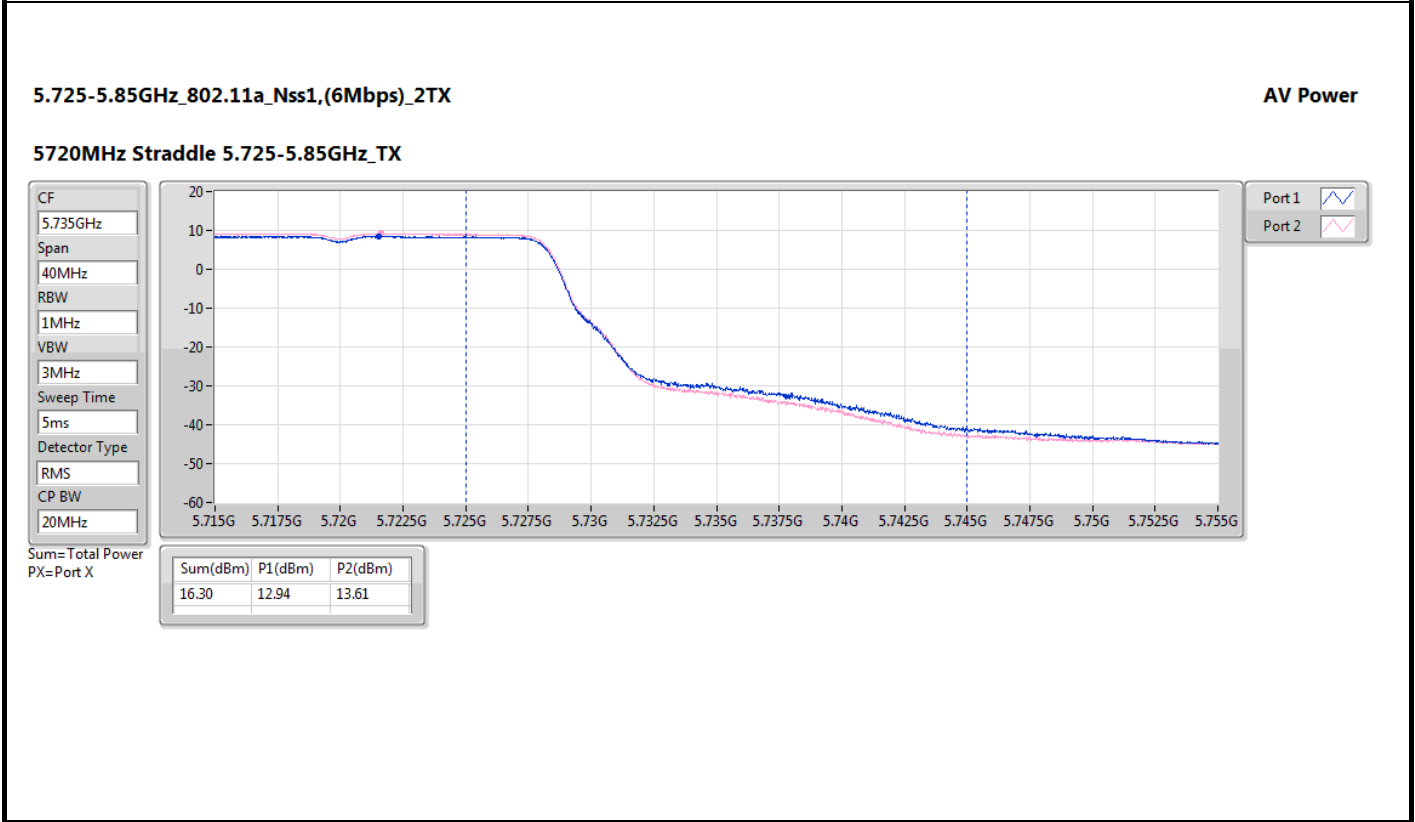

DG = Directional Gain; Port X = Port X output power

5.47-5.725GHz_802.11ax HEW40_Nss1,(MCS0)_2TX

AV Power

5710MHz Straddle 5.47-5.725GHz_TX

5.725-5.85GHz_802.11ax HEW40_Nss1,(MCS0)_2TX

AV Power

5710MHz Straddle 5.725-5.85GHz_TX