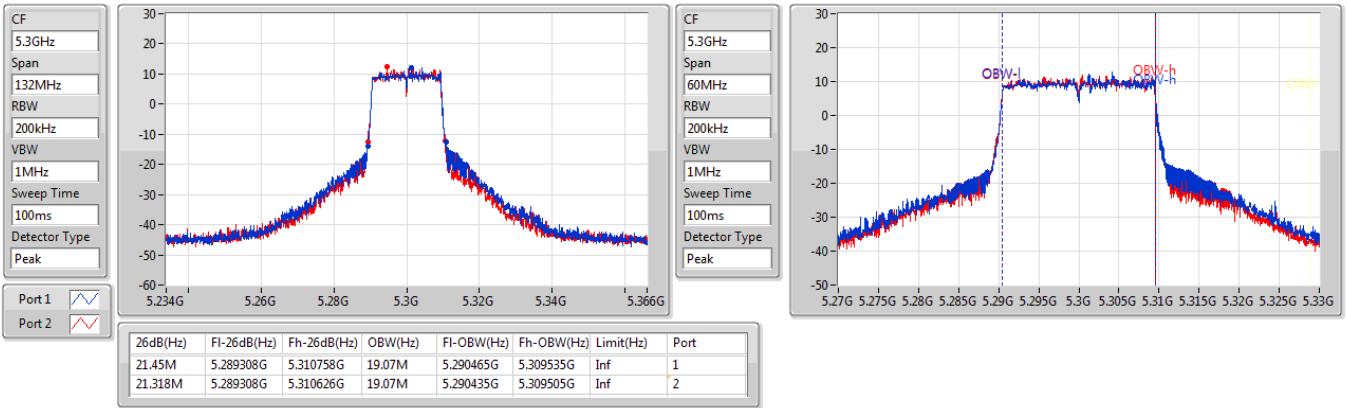

5.25-5.35GHz_802.11ax_HEW20_Nss1,(MCS0)_2TX

EBW

5300MHz