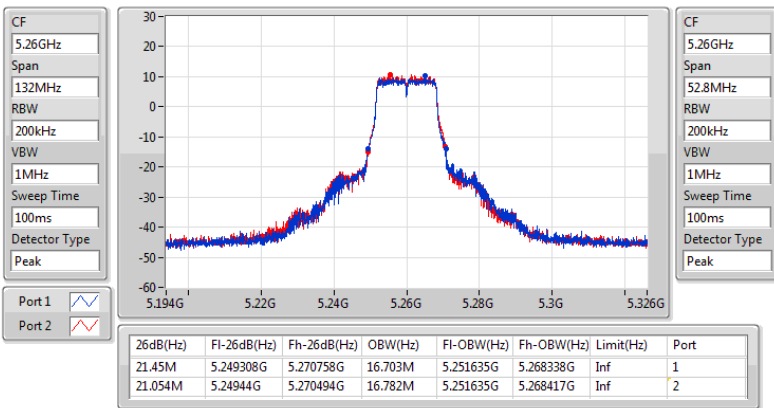

Port X-N dB = Port X 6dB down bandwidth for 5.725-5.85GHz band / 26dB down bandwidth for other band

Port X-OBW = Port X 99% occupied bandwidth

5.15-5.25GHz_802.11a_Nss1,(6Mbps)_2TX

EBW

5180MHz

5.15-5.25GHz_802.11a_Nss1,(6Mbps)_2TX

EBW

5200MHz

5.15-5.25GHz_802.11a_Nss1,(6Mbps)_2TX

EBW

5240MHz

5.25-5.35GHz_802.11a_Nss1,(6Mbps)_2TX

EBW

5260MHz

5.25-5.35GHz_802.11a_Nss1,(6Mbps)_2TX

EBW

5300MHz

5.25-5.35GHz_802.11a_Nss1,(6Mbps)_2TX

EBW

5320MHz

5.47-5.725GHz_802.11a_Nss1,(6Mbps)_2TX

EBW