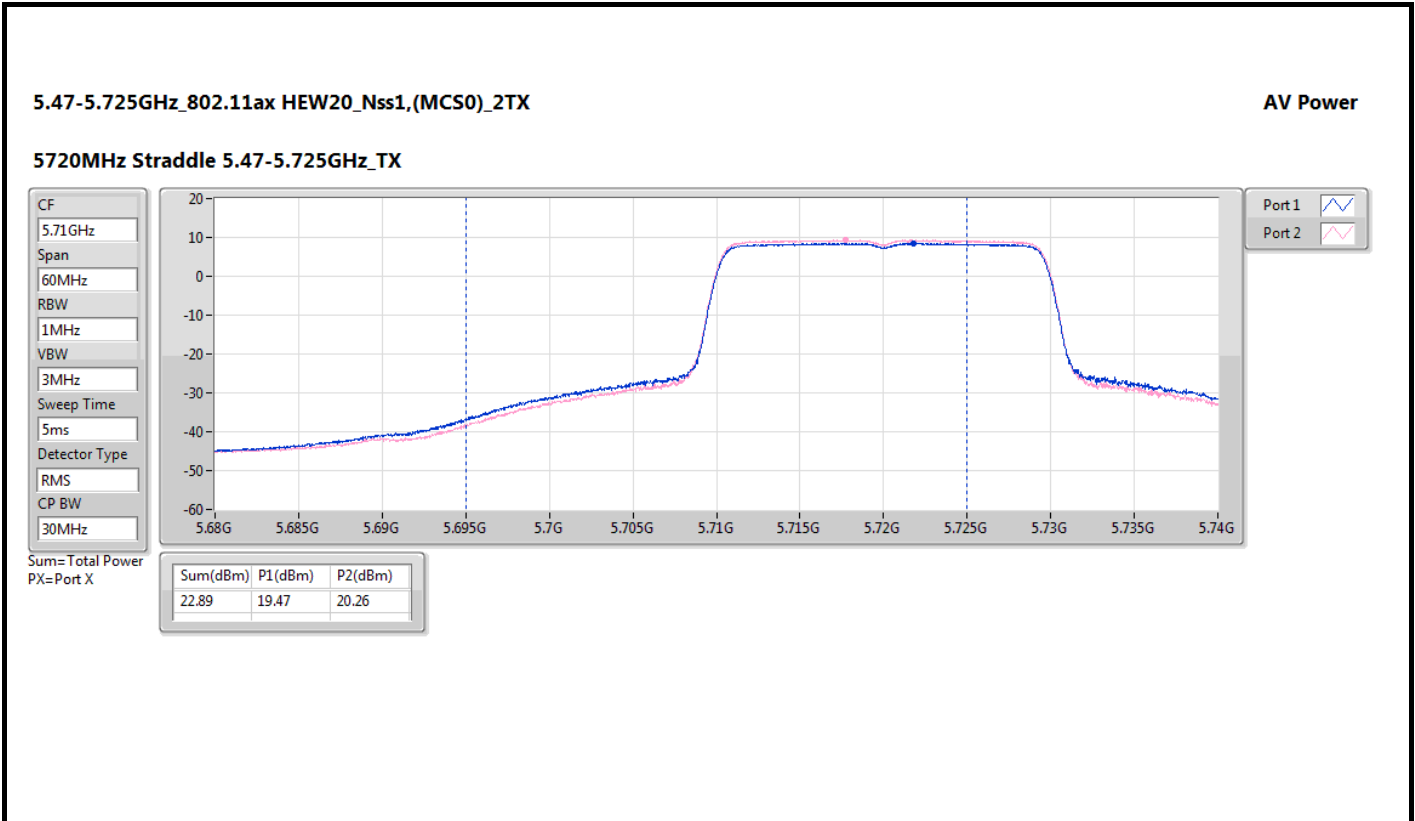

DG = Directional Gain; Port X = Port X output power

5.47-5.725GHz_802.11ax HEW40_Nss1,(MCS0)_2TX

AV Power

5710MHz Straddle 5.47-5.725GHz_TX

5.725-5.85GHz_802.11ax HEW40_Nss1,(MCS0)_2TX

AV Power

5710MHz Straddle 5.725-5.85GHz_TX