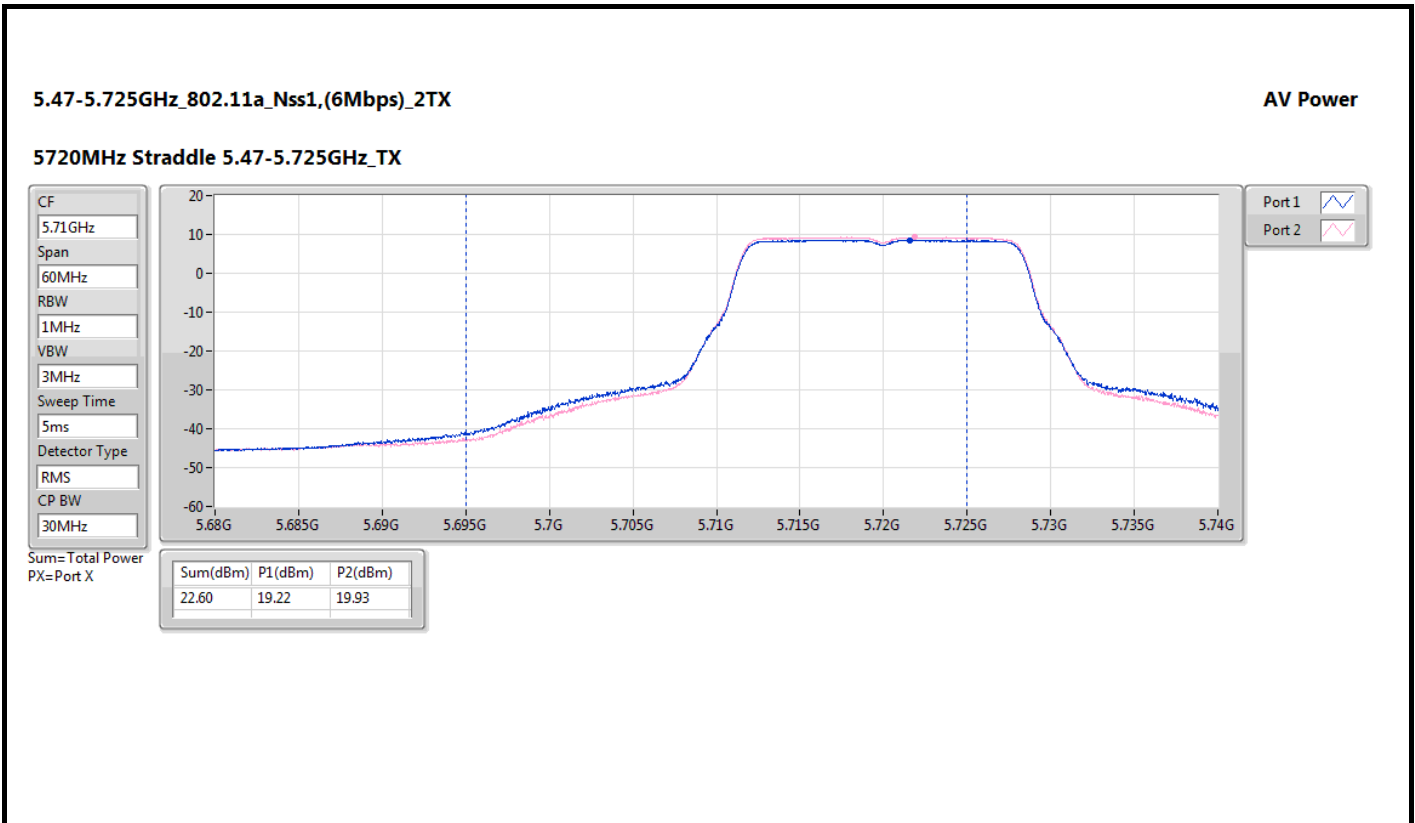

DG = Directional Gain; Port X = Port X output power

5.47-5.725GHz_802.11ax HEW40_Nss1,(MCS0)_2TX

AV Power

5710MHz Straddle 5.47-5.725GHz_TX

5.725-5.85GHz_802.11ax HEW40_Nss1,(MCS0)_2TX

AV Power

5710MHz Straddle 5.725-5.85GHz_TX