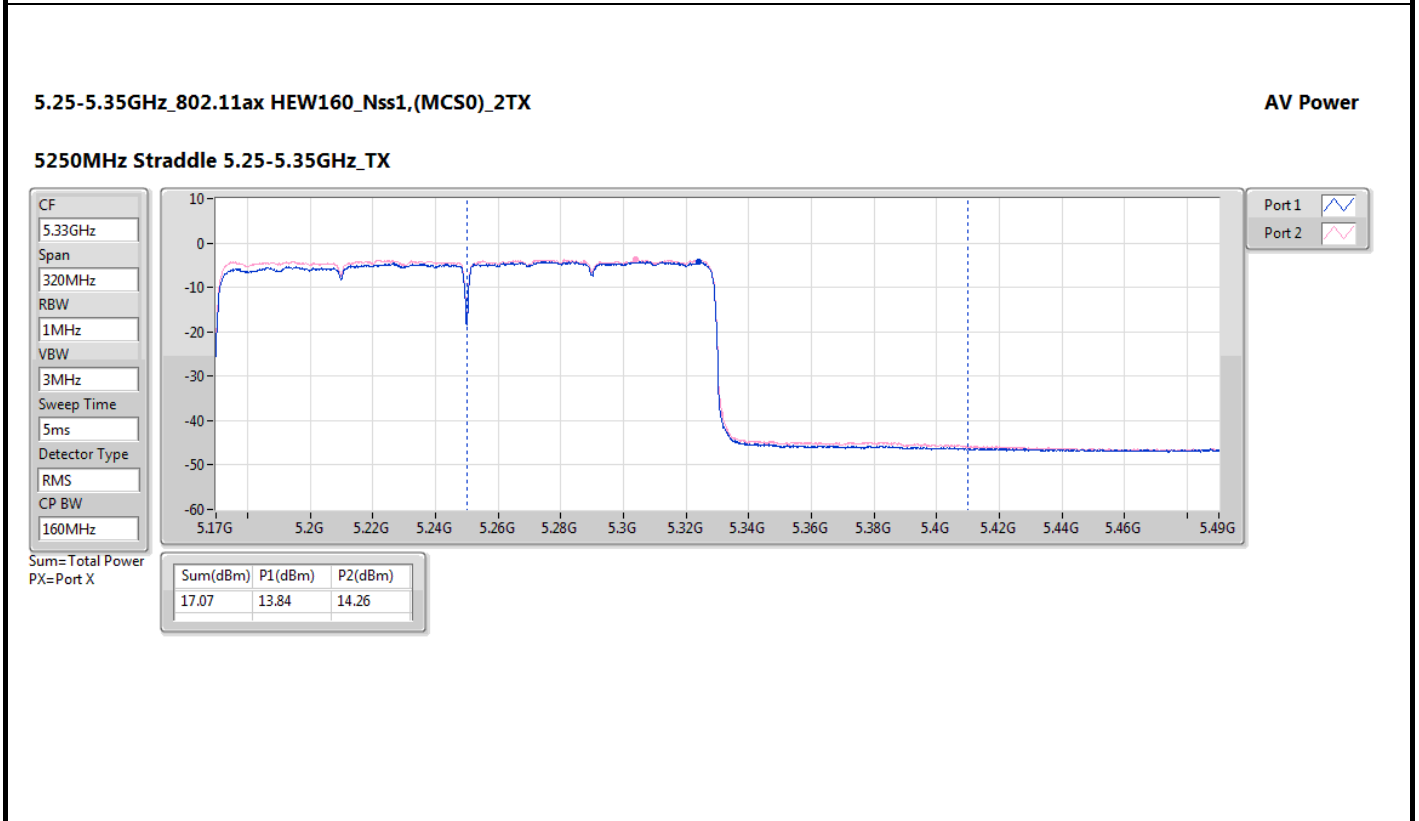

DG = Directional Gain; Port X = Port X output power

5.47-5.725GHz_802.11ax HEW40_Nss1,(MCS0)_2TX

AV Power

5710MHz Straddle 5.47-5.725GHz_TX

5.725-5.85GHz_802.11ax HEW40_Nss1,(MCS0)_2TX

AV Power

5710MHz Straddle 5.725-5.85GHz_TX