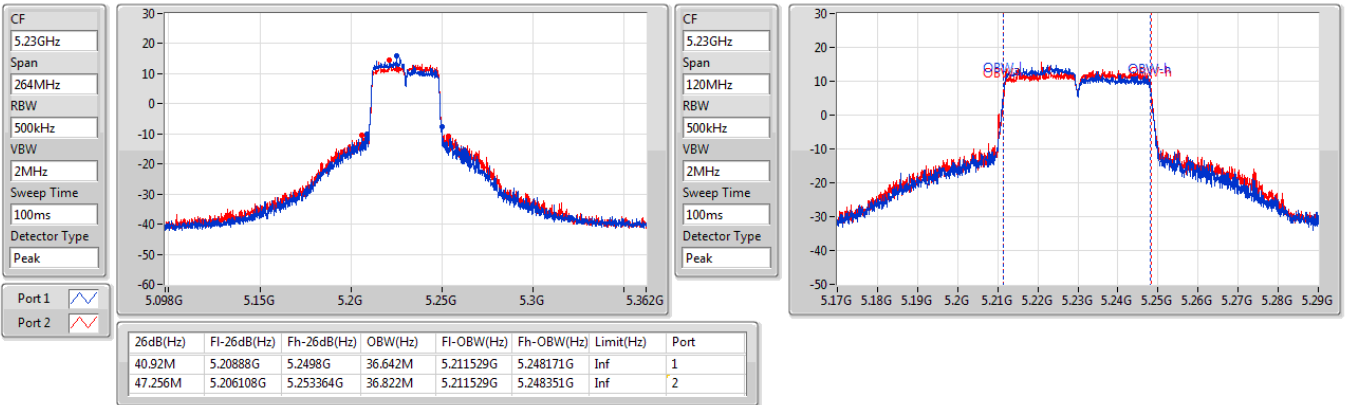

5825MHz

5.725-5.85GHz_802.11ax HEW20-BF_Nss1,(MCS0)_2TX

EBW

5825MHz

5.15-5.25GHz_802.11ax_HEW40-BF_Nss1,(MCS0)_2TX

EBW

5190MHz

5.15-5.25GHz_802.11ax_HEW40-BF_Nss1,(MCS0)_2TX

EBW

5230MHz

5.25-5.35GHz_802.11ax_HEW40-BF_Nss1,(MCS0)_2TX

EBW

5270MHz

CF: 5.27GHz
 Span: 264MHz
 RBW: 500kHz
 VBW: 2MHz
 Sweep Time: 100ms
 Detector Type: Peak
 Port 1: [Waveform icon]
 Port 2: [Waveform icon]