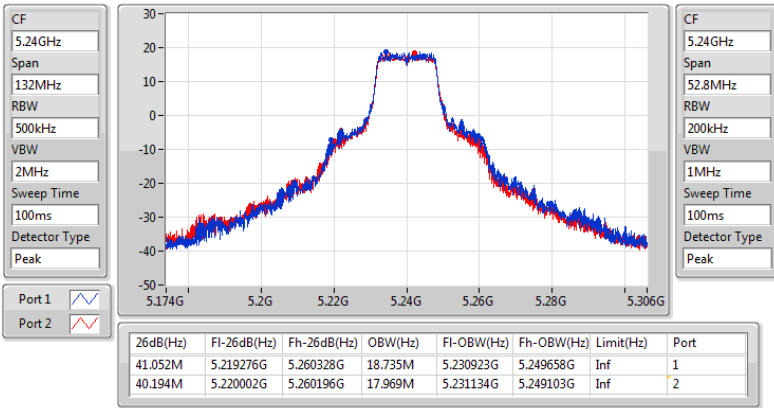

Port X-N dB = Port X 6dB down bandwidth for 5.725-5.85GHz band / 26dB down bandwidth for other band

Port X-OBW = Port X 99% occupied bandwidth

5.15-5.25GHz_802.11a_Nss1,(6Mbps)_2TX

EBW

5180MHz

5.15-5.25GHz_802.11a_Nss1,(6Mbps)_2TX

EBW

5200MHz

5.15-5.25GHz_802.11a_Nss1,(6Mbps)_2TX

EBW

5240MHz

5.25-5.35GHz_802.11a_Nss1,(6Mbps)_2TX

EBW

5260MHz

5.25-5.35GHz_802.11a_Nss1,(6Mbps)_2TX

EBW

5300MHz

5.25-5.35GHz_802.11a_Nss1,(6Mbps)_2TX

EBW

5320MHz

5.47-5.725GHz_802.11a_Nss1,(6Mbps)_2TX

EBW