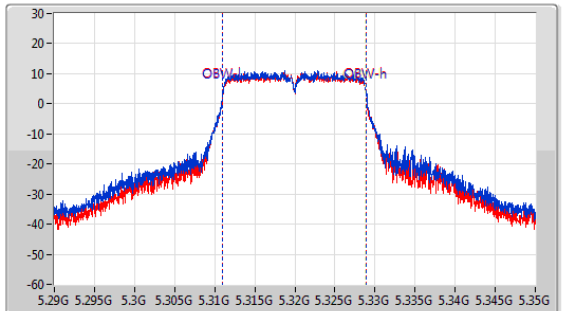

5.25-5.35GHz_802.11ax_HEW20-BF_Nss1,(MCS0)_2TX

EBW

5320MHz

CF: 5.32GHz
 Span: 132MHz
 RBW: 300kHz
 VBW: 1MHz
 Sweep Time: 100ms
 Detector Type: Peak

CF: 5.32GHz
 Span: 60MHz
 RBW: 200kHz
 VBW: 1MHz
 Sweep Time: 100ms
 Detector Type: Peak