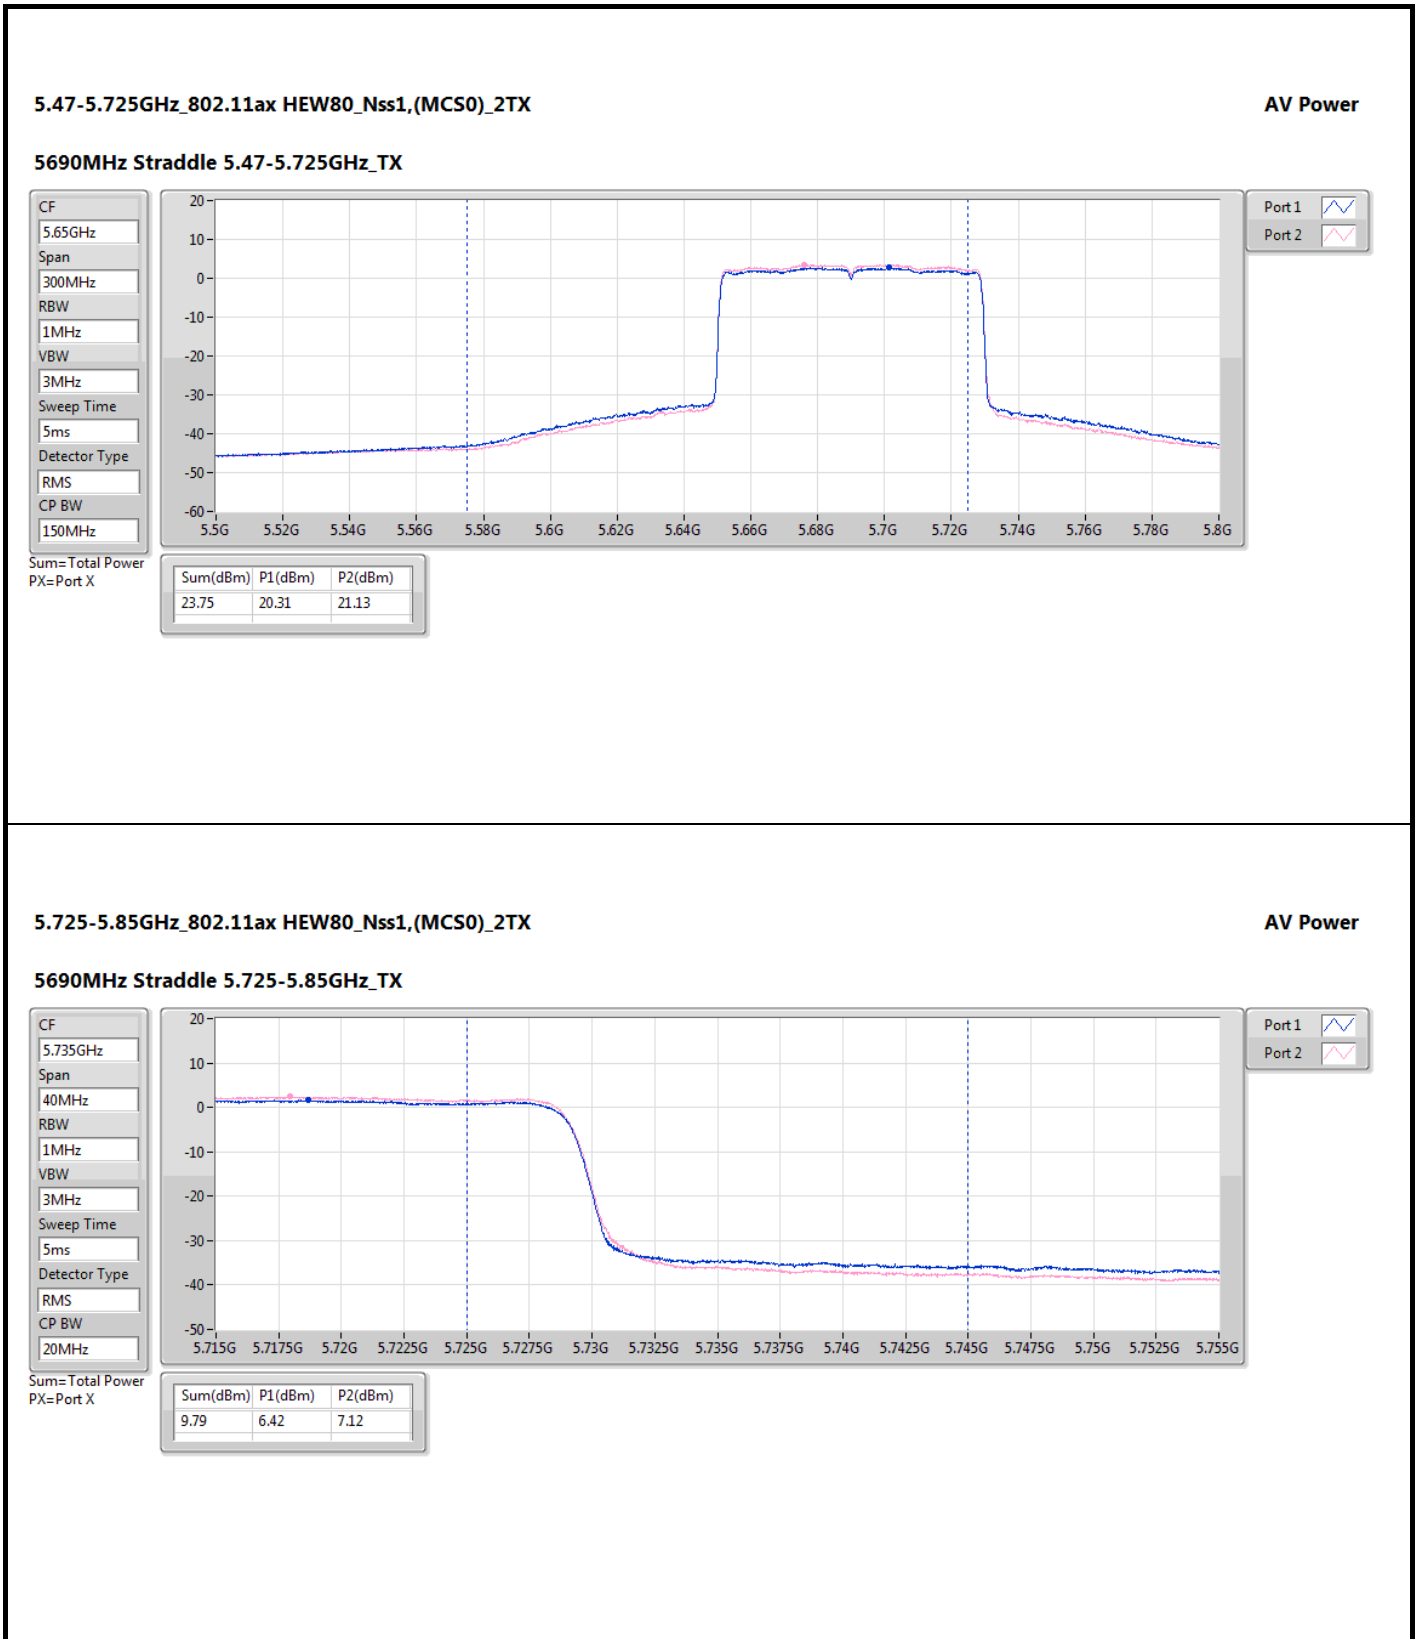

DG = Directional Gain; Port X = Port X output power

5.47-5.725GHz_802.11ax HEW40_Nss1,(MCS0)_2TX

AV Power

5710MHz Straddle 5.47-5.725GHz_TX

5.725-5.85GHz_802.11ax HEW40_Nss1,(MCS0)_2TX

AV Power

5710MHz Straddle 5.725-5.85GHz_TX