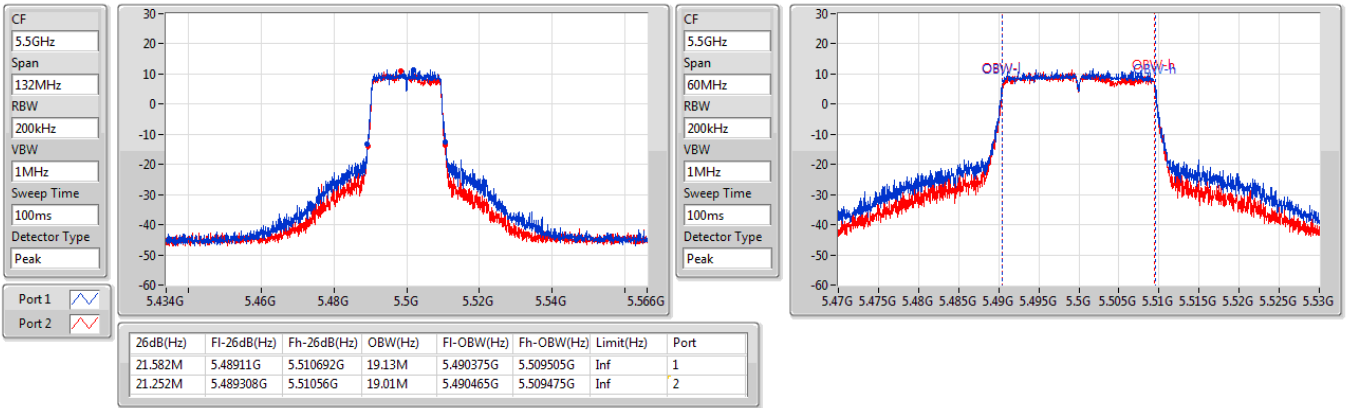

5.47-5.725GHz_802.11ax HEW20-BF_Nss1,(MCS0)_2TX

EBW

5500MHz