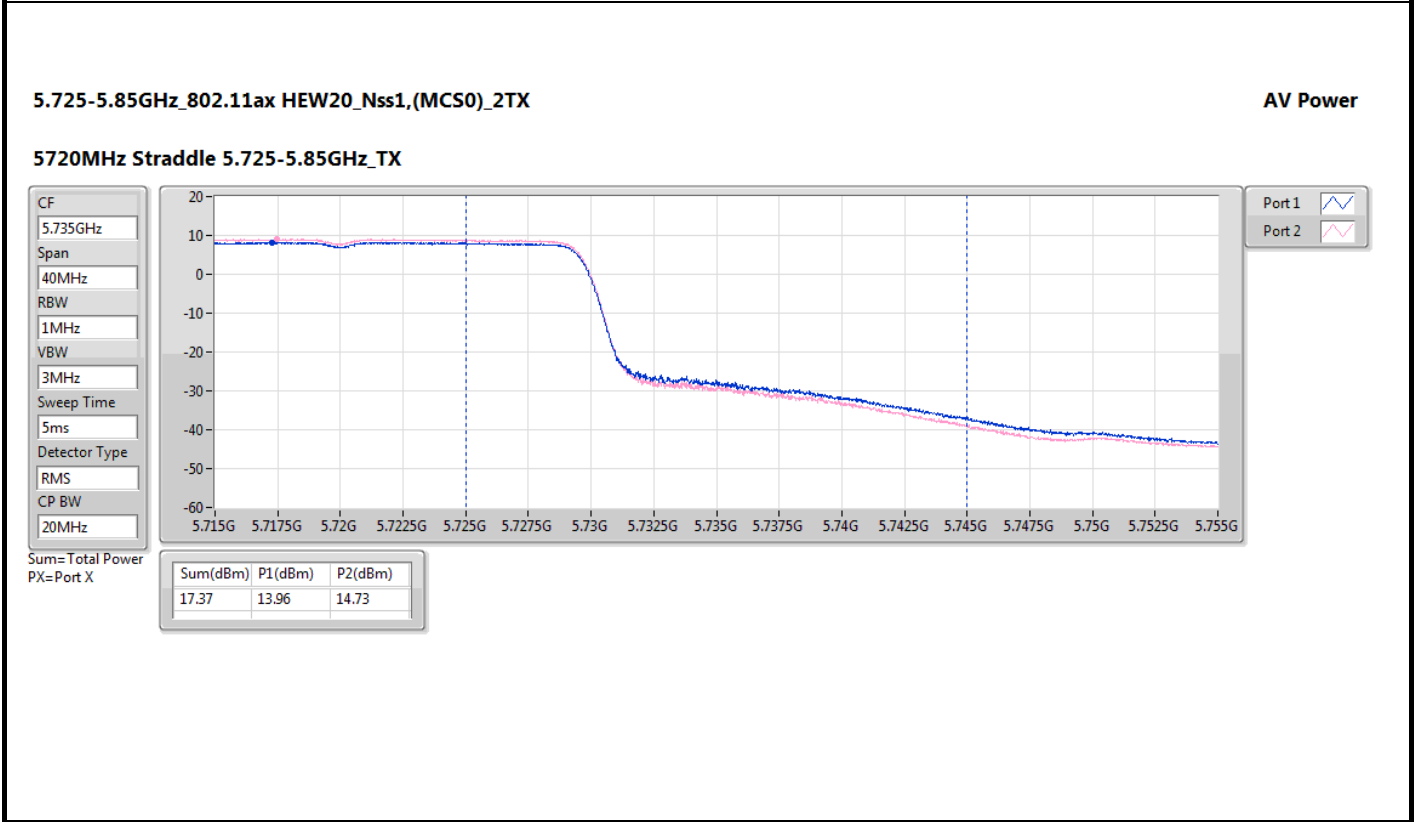

DG = Directional Gain; Port X = Port X output power

5.47-5.725GHz_802.11ax HEW40_Nss1,(MCS0)_2TX

AV Power

5710MHz Straddle 5.47-5.725GHz_TX

5.725-5.85GHz_802.11ax HEW40_Nss1,(MCS0)_2TX

AV Power

5710MHz Straddle 5.725-5.85GHz_TX