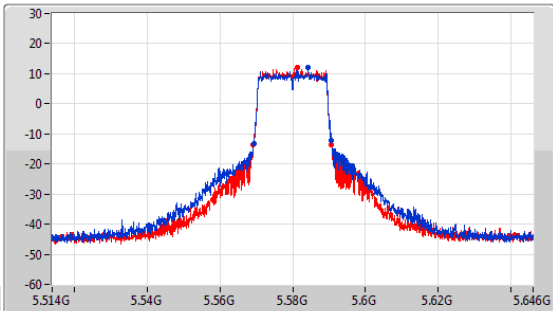

EBW

5300MHz

5.25-5.35GHz_802.11ax_HEW20_Nss1,(MCS0)_2TX

EBW

5320MHz

5.47-5.725GHz_802.11ax HEW20_Nss1,(MCS0)_2TX

EBW

5500MHz

CF: 5.5GHz
 Span: 132MHz
 RBW: 200kHz
 VBW: 1MHz
 Sweep Time: 100ms
 Detector Type: Peak

CF: 5.5GHz
 Span: 60MHz
 RBW: 200kHz
 VBW: 1MHz
 Sweep Time: 100ms
 Detector Type: Peak

26dB(Hz)	Fl-26dB(Hz)	Fh-26dB(Hz)	OBW(Hz)	Fl-OBW(Hz)	Fh-OBW(Hz)	Limit(Hz)	Port
21.912M	5.489242G	5.511154G	19.13M	5.490435G	5.509565G	Inf	1
21.45M	5.489242G	5.510692G	19.04M	5.490435G	5.509475G	Inf	2

5.47-5.725GHz_802.11ax HEW20_Nss1,(MCS0)_2TX

EBW

5580MHz

CF: 5.58GHz
 Span: 132MHz
 RBW: 200kHz
 VBW: 1MHz
 Sweep Time: 100ms
 Detector Type: Peak

CF: 5.58GHz
 Span: 60MHz
 RBW: 200kHz
 VBW: 1MHz
 Sweep Time: 100ms
 Detector Type: Peak