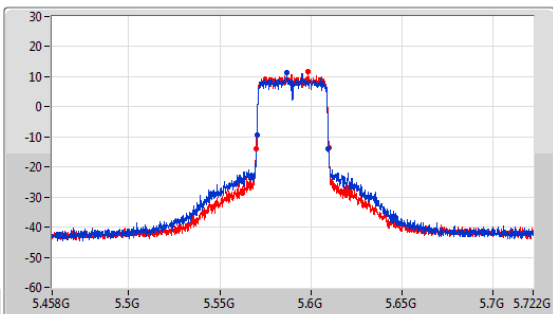

5590MHz

CF: 5.59GHz
Span: 264MHz
RBW: 300kHz
VBW: 1MHz
Sweep Time: 100ms
Detector Type: Peak

CF: 5.59GHz
Span: 120MHz
RBW: 500kHz
VBW: 2MHz
Sweep Time: 100ms
Detector Type: Peak