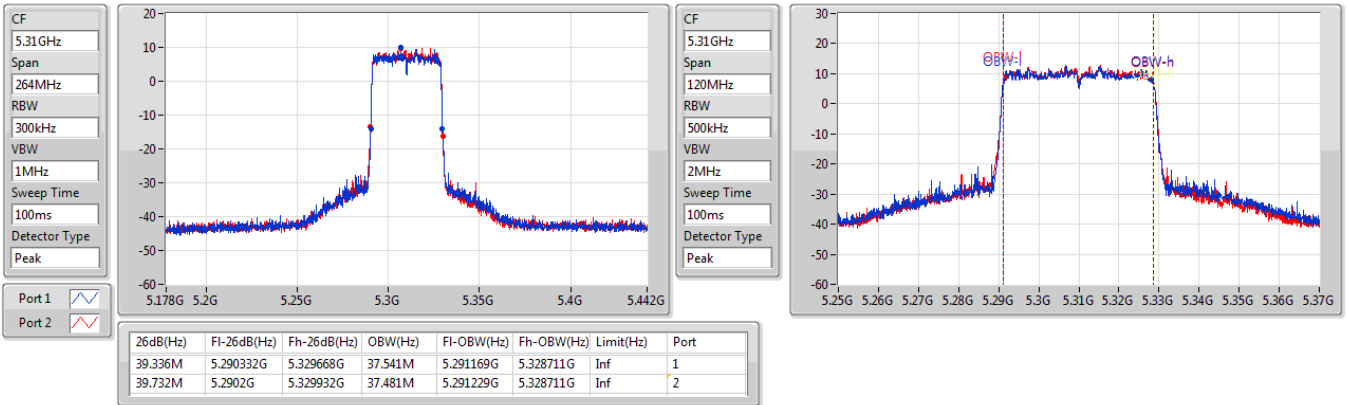

5.725-5.85GHz_802.11ax HEW20_Nss1,(MCS0)_2TX

EBW

5825MHz

5.725-5.85GHz_802.11ax HEW20_Nss1,(MCS0)_2TX

EBW

5825MHz

5.15-5.25GHz_802.11ax_HEW40_Nss1,(MCS0)_2TX

EBW

5190MHz

5.15-5.25GHz_802.11ax_HEW40_Nss1,(MCS0)_2TX

EBW

5230MHz

5.25-5.35GHz_802.11ax_HEW40_Nss1,(MCS0)_2TX

EBW

5270MHz

5.25-5.35GHz_802.11ax_HEW40_Nss1,(MCS0)_2TX

EBW

5310MHz

5.47-5.725GHz_802.11ax HEW40_Nss1,(MCS0)_2TX

EBW

5510MHz

CF: 5.51GHz
 Span: 264MHz
 RBW: 300kHz
 VBW: 1MHz
 Sweep Time: 100ms
 Detector Type: Peak

CF: 5.51GHz
 Span: 120MHz
 RBW: 500kHz
 VBW: 2MHz
 Sweep Time: 100ms
 Detector Type: Peak