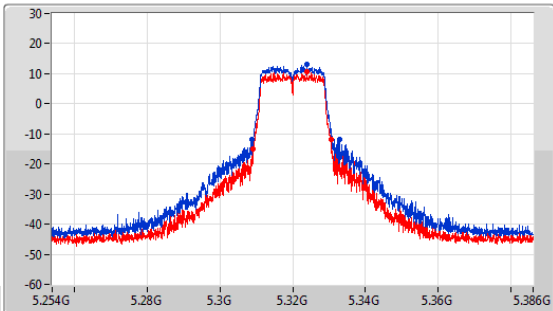

CF: 5.32GHz
Span: 60MHz
RBW: 200kHz
VBW: 1MHz
Sweep Time: 100ms
Detector Type: Peak