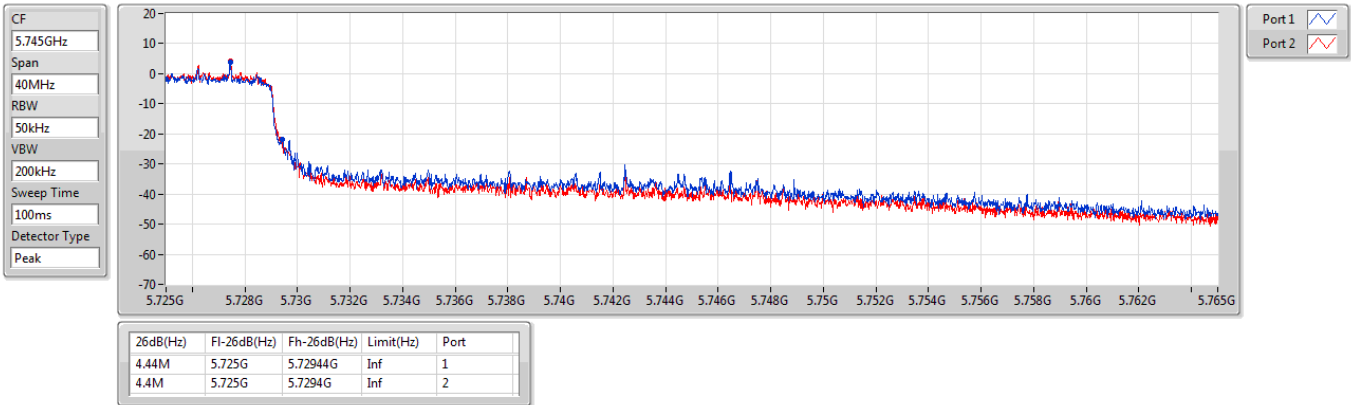

5.725-5.85GHz_802.11ax HEW40_Nss1,(MCS0)_2TX

EBW

5710MHz Straddle 5.725-5.85GHz