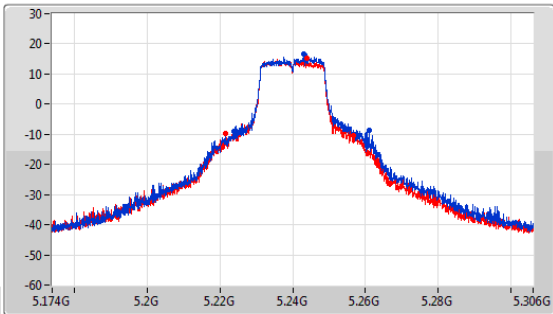

Port X-N dB = Port X 6dB down bandwidth for 5.725-5.85GHz band / 26dB down bandwidth for other band
 Port X-OBW = Port X 99% occupied bandwidth

5.15-5.25GHz_802.11ax_HEW20-BF_Nss1,(MCS0)_2TX

EBW

5180MHz

5.15-5.25GHz_802.11ax_HEW20-BF_Nss1,(MCS0)_2TX

EBW

5200MHz

5.15-5.25GHz_802.11ax_HEW20-BF_Nss1,(MCS0)_2TX

EBW

5240MHz

CF: 5.24GHz
 Span: 132MHz
 RBW: 300kHz
 VBW: 1MHz
 Sweep Time: 100ms
 Detector Type: Peak

CF: 5.24GHz
 Span: 60MHz
 RBW: 200kHz
 VBW: 1MHz
 Sweep Time: 100ms
 Detector Type: Peak