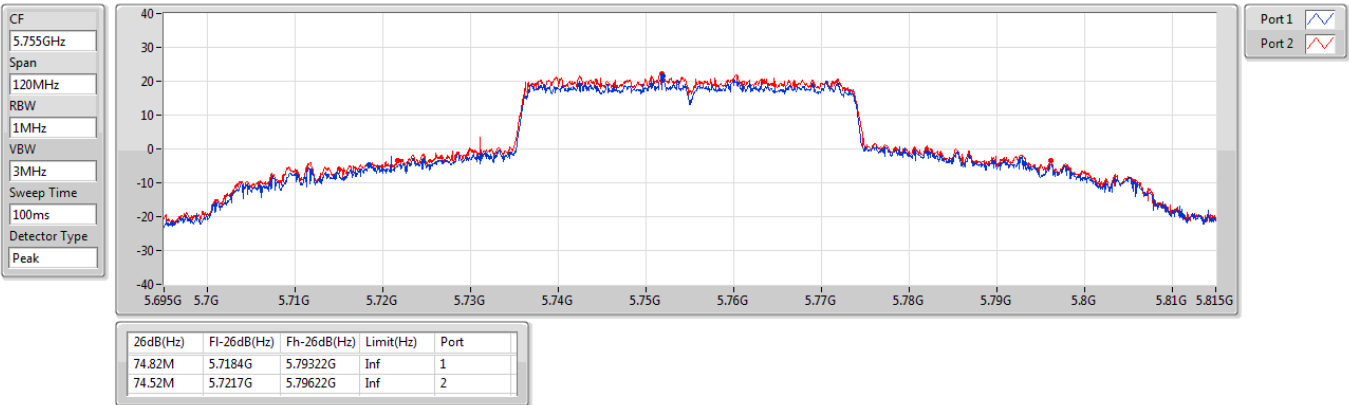

5.725-5.85GHz_802.11ax HEW40_Nss1,(MCS0)_2TX

EBW

5755MHz