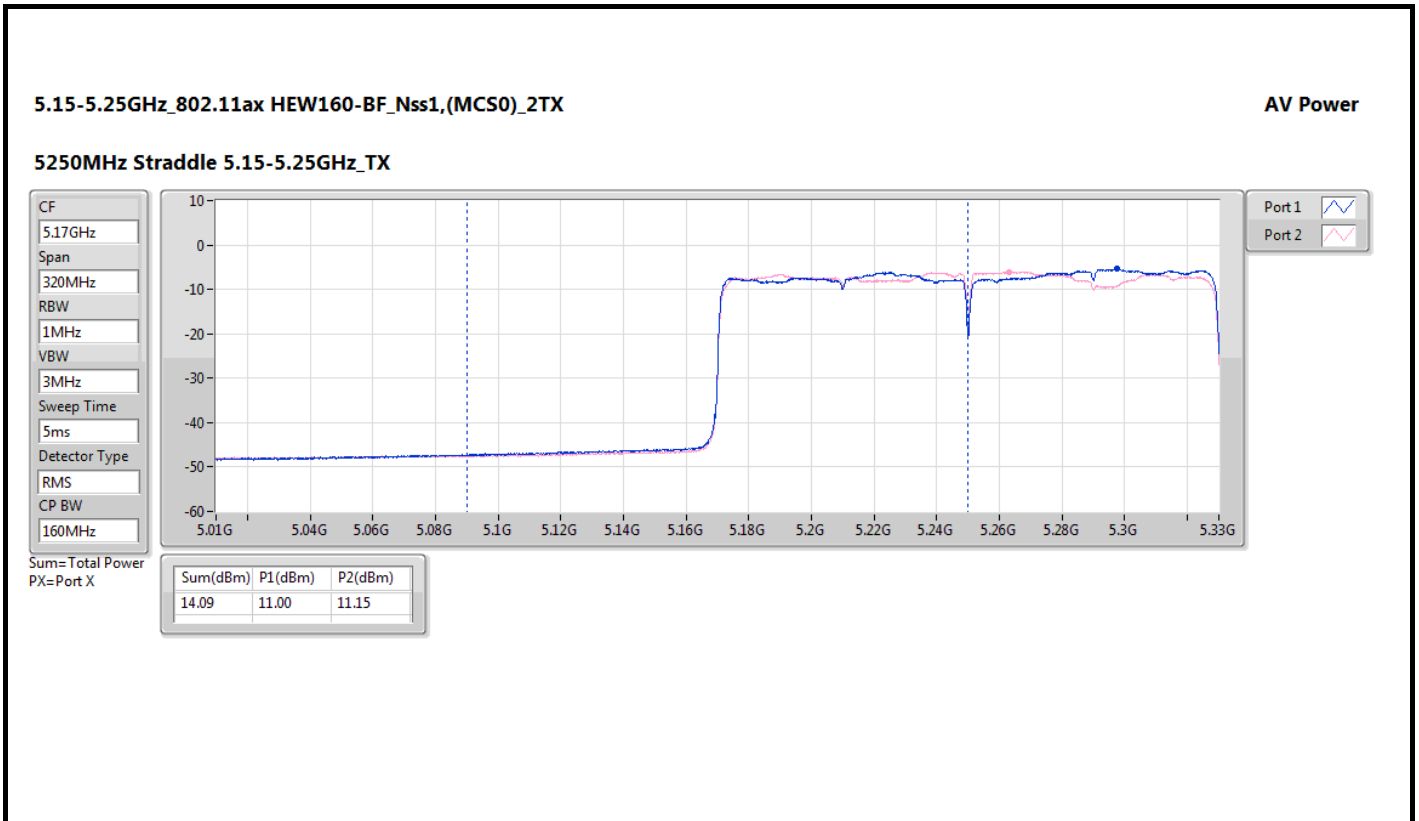

Non-beamforming mode

Summary

Mode	PD (dBm/RBW)	EIRP PD (dBm/RBW)
5.15-5.25GHz	-	-
802.11a_Nss1,(6Mbps)_2TX	14.69	20.01
802.11ax HEW20_Nss1,(MCS0)_2TX-OFDMA	13.89	19.21
802.11ax HEW40_Nss1,(MCS0)_2TX-OFDMA	9.86	15.18
802.11ax HEW80_Nss1,(MCS0)_2TX-OFDMA	2.30	7.62
802.11ax HEW160_Nss1,(MCS0)_2TX-OFDMA	-2.68	2.64
5.25-5.35GHz	-	-
802.11a_Nss1,(6Mbps)_2TX	10.75	16.07
802.11ax HEW20_Nss1,(MCS0)_2TX-OFDMA	10.79	16.11
802.11ax HEW40_Nss1,(MCS0)_2TX-OFDMA	7.33	12.65
802.11ax HEW80_Nss1,(MCS0)_2TX-OFDMA	1.86	7.18
802.11ax HEW160_Nss1,(MCS0)_2TX-OFDMA	-2.37	2.95
5.47-5.725GHz	-	-
802.11a_Nss1,(6Mbps)_2TX	10.74	16.00
802.11ax HEW20_Nss1,(MCS0)_2TX-OFDMA	10.61	15.87
802.11ax HEW40_Nss1,(MCS0)_2TX-OFDMA	7.49	12.75
802.11ax HEW80_Nss1,(MCS0)_2TX-OFDMA	4.67	9.93
802.11ax HEW160_Nss1,(MCS0)_2TX-OFDMA	-0.89	4.37
5.725-5.85GHz	-	-
802.11a_Nss1,(6Mbps)_2TX	14.56	19.67
802.11ax HEW20_Nss1,(MCS0)_2TX-OFDMA	14.04	19.15
802.11ax HEW40_Nss1,(MCS0)_2TX-OFDMA	11.15	16.26
802.11ax HEW80_Nss1,(MCS0)_2TX-OFDMA	6.35	11.46

RBW = 500kHz for 5.725-5.85GHz band / 1MHz for other band;