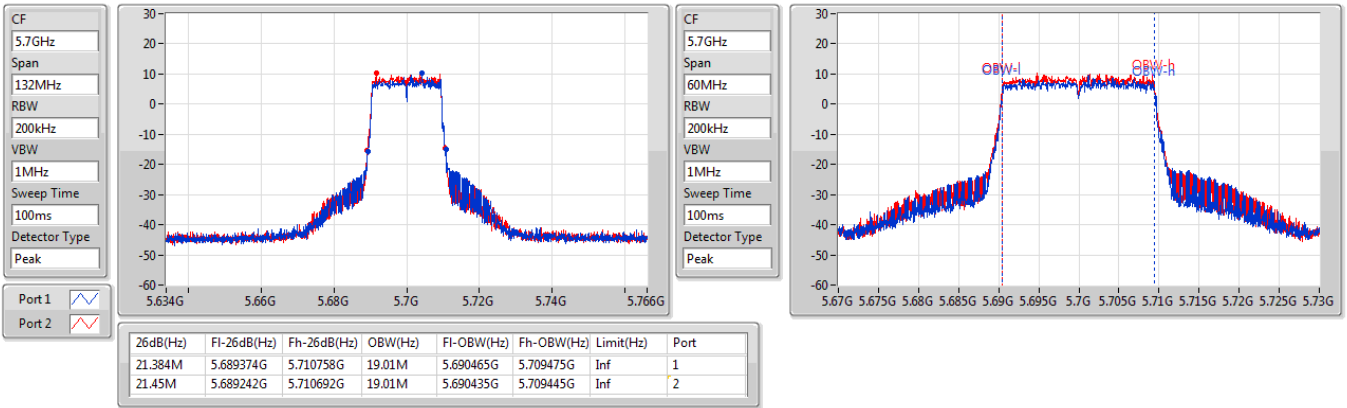

5.47-5.725GHz_802.11ax HEW20_Nss1,(MCS0)_2TX

EBW

5700MHz