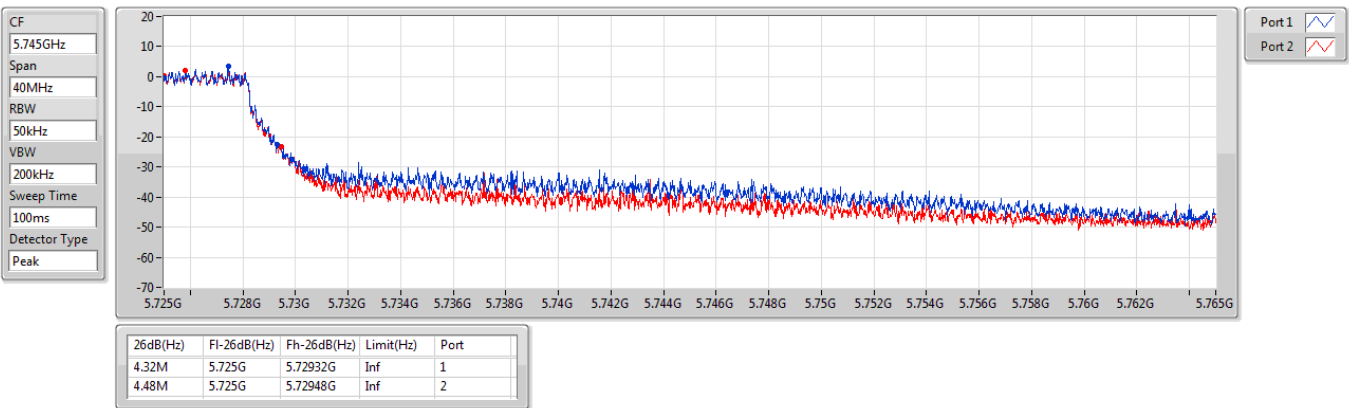

5.725-5.85GHz_802.11ax HEW40-BF_Nss1,(MCS0)_2TX

EBW

5710MHz Straddle 5.725-5.85GHz