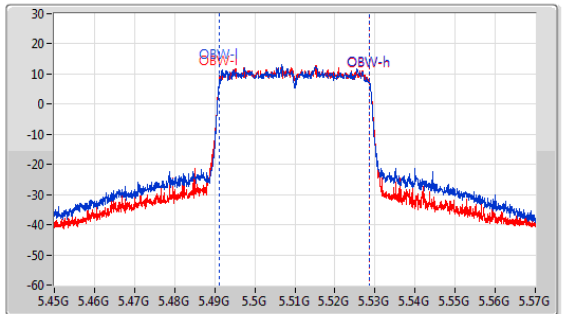

EBW

5310MHz

5.47-5.725GHz_802.11ax HEW40_Nss1,(MCS0)_2TX

EBW

5510MHz

CF: 5.51GHz
 Span: 264MHz
 RBW: 300kHz
 VBW: 1MHz
 Sweep Time: 100ms
 Detector Type: Peak

CF: 5.51GHz
 Span: 120MHz
 RBW: 500kHz
 VBW: 2MHz
 Sweep Time: 100ms
 Detector Type: Peak