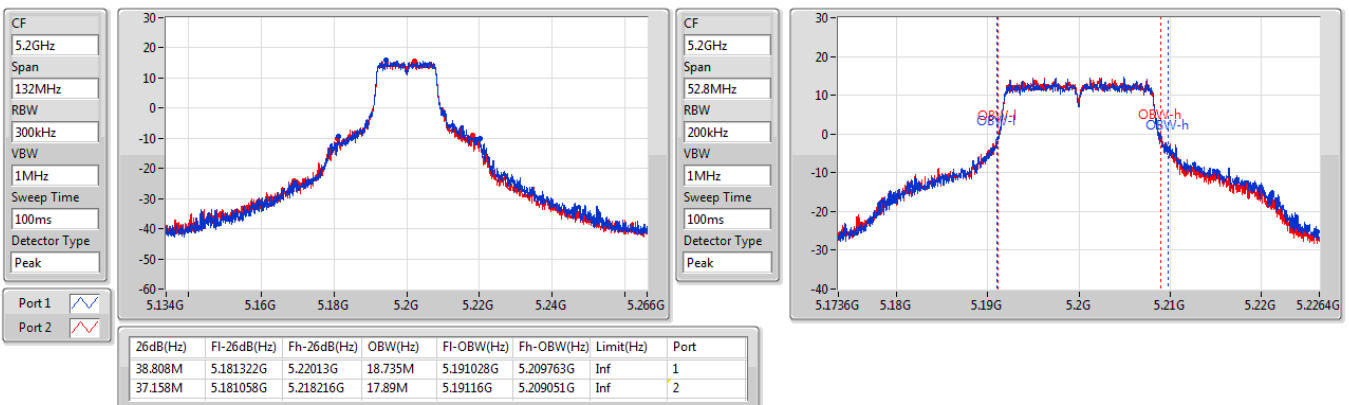

Mode	Result	Limit (Hz)	Port 1-N dB (Hz)	Port 1-OBW (Hz)	Port 2-N dB (Hz)	Port 2-OBW (Hz)
802.11ax HEW80_Nss1,(MCS0)_2TX-OFDMA	-	-	-	-	-	-
5210MHz	Pass	Inf	81.312M	76.762M	81.048M	76.762M
5290MHz	Pass	Inf	80.784M	76.762M	81.576M	76.882M
5530MHz	Pass	Inf	81.048M	76.762M	81.312M	76.762M
5610MHz	Pass	Inf	81.048M	76.882M	81.312M	76.882M
5690MHz Straddle 5.47-5.725GHz	Pass	Inf	75.675M	72.939M	75.6M	72.939M
5690MHz Straddle 5.725-5.85GHz	Pass	500k	3.8M	4.278M	3.8M	4.178M
5775MHz	Pass	500k	75.24M	77.241M	75.504M	77.121M
802.11ax HEW160_Nss1,(MCS0)_2TX-OFDMA	-	-	-	-	-	-
5250MHz Straddle 5.15-5.25GHz	Pass	Inf	80.64M	77.081M	81.04M	77.001M
5250MHz Straddle 5.25-5.35GHz	Pass	Inf	80.8M	77.081M	81.12M	77.081M
5570MHz	Pass	Inf	164.208M	155.442M	164.736M	155.682M

Port X-N dB = Port X 6dB down bandwidth for 5.725-5.85GHz band / 26dB down bandwidth for other band

Port X-OBW = Port X 99% occupied bandwidth

5.15-5.25GHz_802.11a_Nss1,(6Mbps)_2TX

EBW

5180MHz

5.15-5.25GHz_802.11a_Nss1,(6Mbps)_2TX

EBW

5200MHz

5.15-5.25GHz_802.11a_Nss1,(6Mbps)_2TX

EBW

5240MHz

5.25-5.35GHz_802.11a_Nss1,(6Mbps)_2TX

EBW

5260MHz