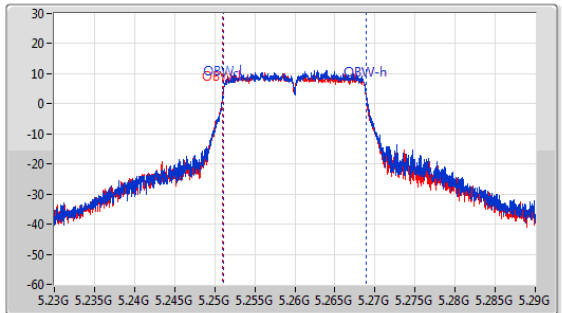

5.25-5.35GHz_802.11ax_HEW20-BF_Nss1,(MCS0)_2TX

EBW

5260MHz

CF: 5.26GHz
 Span: 132MHz
 RBW: 300kHz
 VBW: 1MHz
 Sweep Time: 100ms
 Detector Type: Peak

CF: 5.26GHz
 Span: 60MHz
 RBW: 200kHz
 VBW: 1MHz
 Sweep Time: 100ms
 Detector Type: Peak