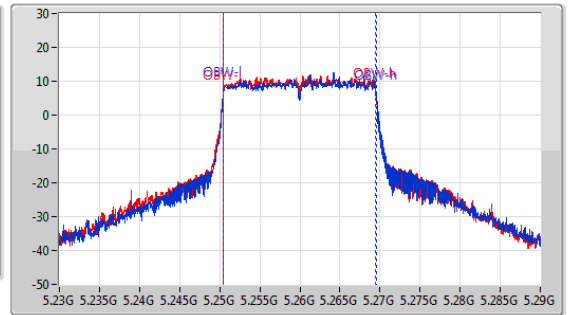

CF: 5.24GHz
 Span: 60MHz
 RBW: 200kHz
 VBW: 1MHz
 Sweep Time: 100ms
 Detector Type: Peak

26dB(Hz)	Fl-26dB(Hz)	Fh-26dB(Hz)	OBW(Hz)	Fl-OBW(Hz)	Fh-OBW(Hz)	Limit(Hz)	Port
36.564M	5.219738G	5.256302G	19.43M	5.230285G	5.249715G	Inf	1
37.554M	5.219672G	5.257226G	19.31M	5.230285G	5.249595G	Inf	2

5.25-5.35GHz_802.11ax_HEW20_Nss1,(MCS0)_2TX

EBW

5260MHz

CF: 5.26GHz
 Span: 132MHz
 RBW: 200kHz
 VBW: 1MHz
 Sweep Time: 100ms
 Detector Type: Peak
 Port 1: [Waveform icon]
 Port 2: [Waveform icon]

CF: 5.26GHz
 Span: 60MHz
 RBW: 200kHz
 VBW: 1MHz
 Sweep Time: 100ms
 Detector Type: Peak

26dB(Hz)	Fl-26dB(Hz)	Fh-26dB(Hz)	OBW(Hz)	Fl-OBW(Hz)	Fh-OBW(Hz)	Limit(Hz)	Port
21.252M	5.249374G	5.270626G	19.07M	5.250465G	5.269535G	Inf	1
21.45M	5.249242G	5.270692G	19.04M	5.250435G	5.269475G	Inf	2

5.25-5.35GHz_802.11ax_HEW20_Nss1,(MCS0)_2TX

EBW

5300MHz

5.25-5.35GHz_802.11ax_HEW20_Nss1,(MCS0)_2TX

EBW

5320MHz

5.47-5.725GHz_802.11ax HEW20_Nss1,(MCS0)_2TX

EBW

5500MHz