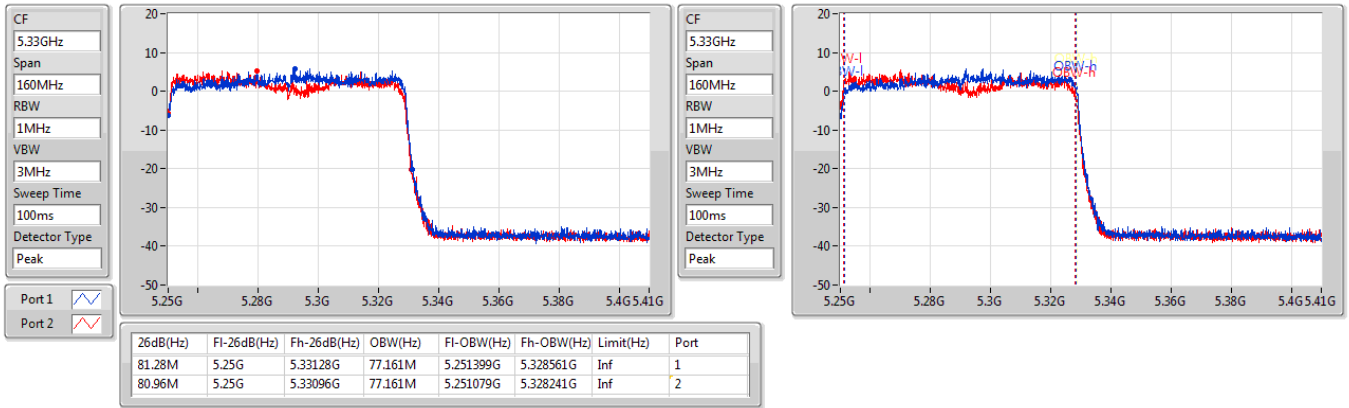

5.25-5.35GHz_802.11ax HEW160-BF_Nss1,(MCS0)_2TX

EBW

5250MHz Straddle 5.25-5.35GHz