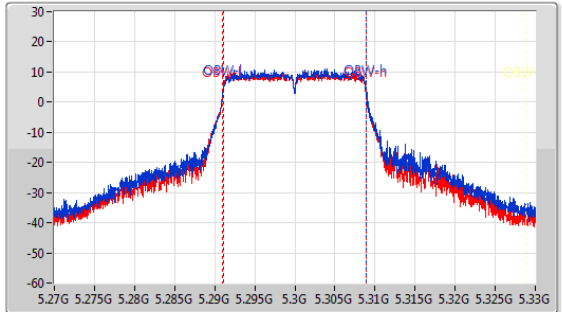

5.25-5.35GHz_802.11ax_HEW20-BF_Nss1,(MCS0)_2TX

EBW

5300MHz

CF: 5.3GHz
 Span: 132MHz
 RBW: 200kHz
 VBW: 1MHz
 Sweep Time: 100ms
 Detector Type: Peak

CF: 5.3GHz
 Span: 60MHz
 RBW: 200kHz
 VBW: 1MHz
 Sweep Time: 100ms
 Detector Type: Peak