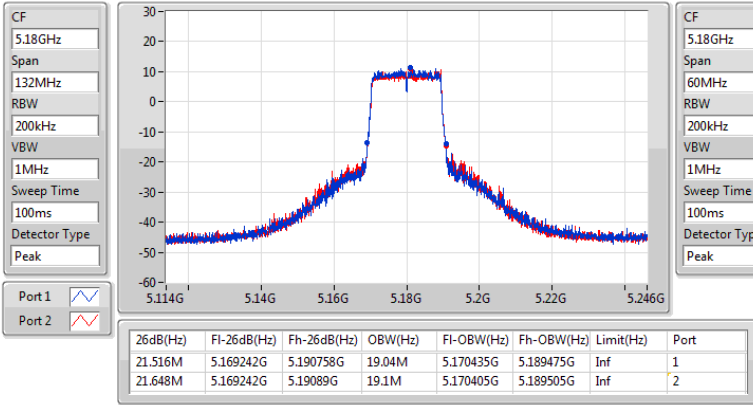

5.15-5.25GHz_802.11ax_HEW20-BF_Nss1,(MCS0)_2TX

EBW

5180MHz