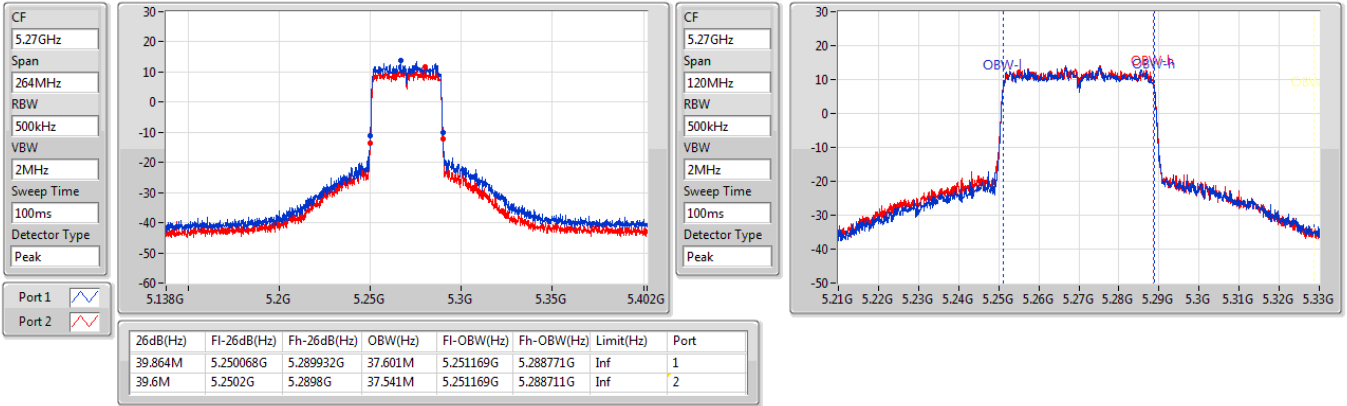

5.725-5.85GHz_802.11ax HEW20_Nss1,(MCS0)_2TX

EBW

5825MHz

5.725-5.85GHz_802.11ax HEW20_Nss1,(MCS0)_2TX

EBW

5825MHz

5.15-5.25GHz_802.11ax_HEW40_Nss1,(MCS0)_2TX

EBW

5190MHz

5.15-5.25GHz_802.11ax_HEW40_Nss1,(MCS0)_2TX

EBW

5230MHz

5.25-5.35GHz_802.11ax_HEW40_Nss1,(MCS0)_2TX

EBW

5270MHz

5.25-5.35GHz_802.11ax_HEW40_Nss1,(MCS0)_2TX

EBW

5310MHz

5.47-5.725GHz_802.11ax HEW40_Nss1,(MCS0)_2TX

EBW

5510MHz

CF: 5.51GHz
 Span: 264MHz
 RBW: 300kHz
 VBW: 1MHz
 Sweep Time: 100ms
 Detector Type: Peak

CF: 5.51GHz
 Span: 120MHz
 RBW: 500kHz
 VBW: 2MHz
 Sweep Time: 100ms
 Detector Type: Peak