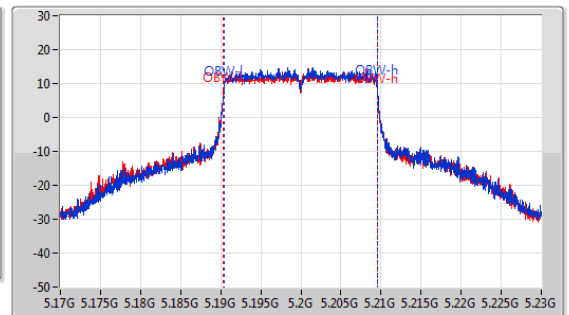

5.15-5.25GHz_802.11ax_HEW20-BF_Nss1,(MCS0)_2TX

EBW

5200MHz