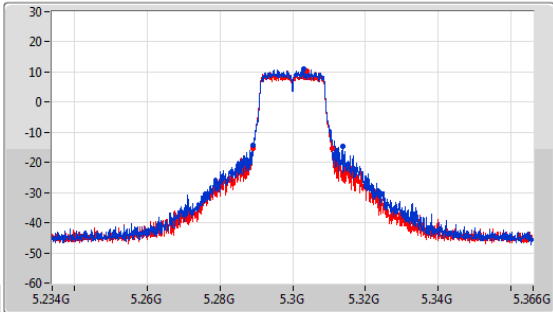

Port 1: [Waveform icon]
 Port 2: [Waveform icon]

26dB(Hz)	Fl-26dB(Hz)	Fh-26dB(Hz)	OBW(Hz)	Fl-OBW(Hz)	Fh-OBW(Hz)	Limit(Hz)	Port
24.882M	5.248846G	5.273728G	17.901M	5.251034G	5.268936G	Inf	1
22.506M	5.24911G	5.271616G	17.931M	5.250975G	5.268906G	Inf	2

5.25-5.35GHz_802.11ax_HEW20-BF_Nss1,(MCS0)_2TX

EBW

5300MHz

CF: 5.3GHz
 Span: 132MHz
 RBW: 200kHz
 VBW: 1MHz
 Sweep Time: 100ms
 Detector Type: Peak

CF: 5.3GHz
 Span: 60MHz
 RBW: 200kHz
 VBW: 1MHz
 Sweep Time: 100ms
 Detector Type: Peak