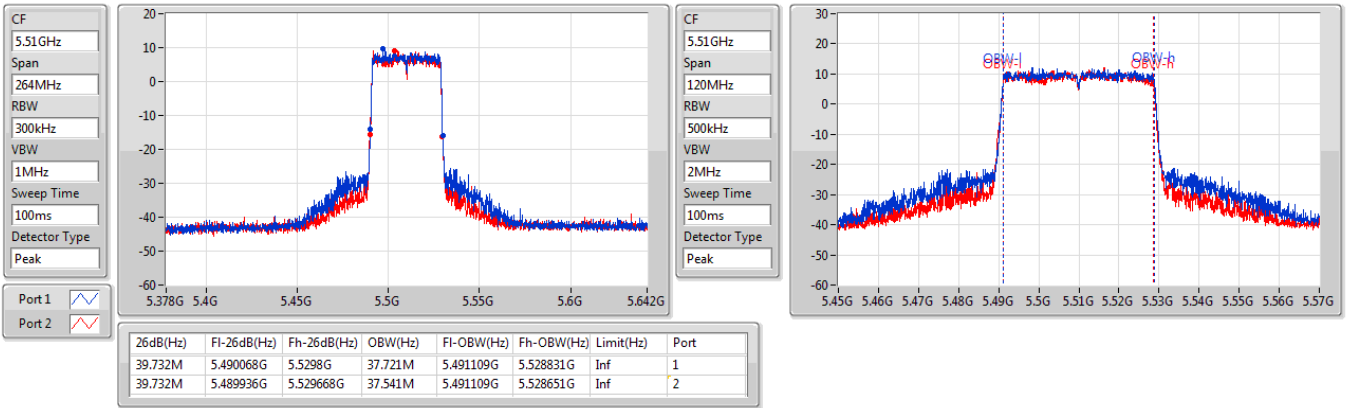

5.47-5.725GHz_802.11ax HEW40-BF_Nss1,(MCS0)_2TX

EBW

5510MHz