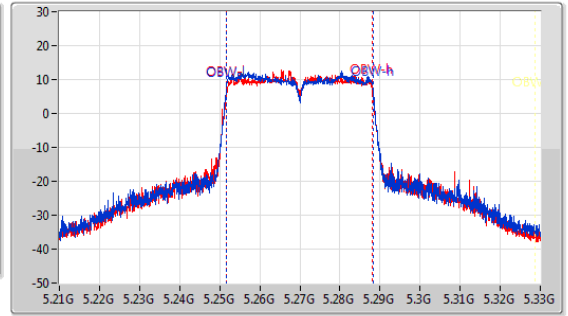

5.25-5.35GHz_802.11ax_HEW40-BF_Nss1,(MCS0)_2TX

EBW

5270MHz

CF: 5.27GHz
Span: 264MHz
RBW: 500kHz
VBW: 2MHz
Sweep Time: 100ms
Detector Type: Peak
Port 1: [Waveform icon]
Port 2: [Waveform icon]

CF: 5.27GHz
Span: 120MHz
RBW: 500kHz
VBW: 2MHz
Sweep Time: 100ms
Detector Type: Peak

26dB(Hz)	F1-26dB(Hz)	Fh-26dB(Hz)	OBW(Hz)	F1-OBW(Hz)	Fh-OBW(Hz)	Limit(Hz)	Port
40.26M	5.249672G	5.289932G	36.702M	5.251589G	5.288291G	Inf	1
40.26M	5.249936G	5.290196G	36.522M	5.251649G	5.288171G	Inf	2

5.25-5.35GHz_802.11ax_HEW40-BF_Nss1,(MCS0)_2TX

EBW

5310MHz

CF: 5.31GHz
Span: 264MHz
RBW: 300kHz
VBW: 1MHz
Sweep Time: 100ms
Detector Type: Peak
Port 1: [Waveform icon]
Port 2: [Waveform icon]

CF: 5.31GHz
Span: 120MHz
RBW: 500kHz
VBW: 2MHz
Sweep Time: 100ms
Detector Type: Peak

26dB(Hz)	F1-26dB(Hz)	Fh-26dB(Hz)	OBW(Hz)	F1-OBW(Hz)	Fh-OBW(Hz)	Limit(Hz)	Port
39.732M	5.2902G	5.329932G	37.661M	5.291109G	5.328771G	Inf	1
39.468M	5.2902G	5.329668G	37.421M	5.291289G	5.328711G	Inf	2