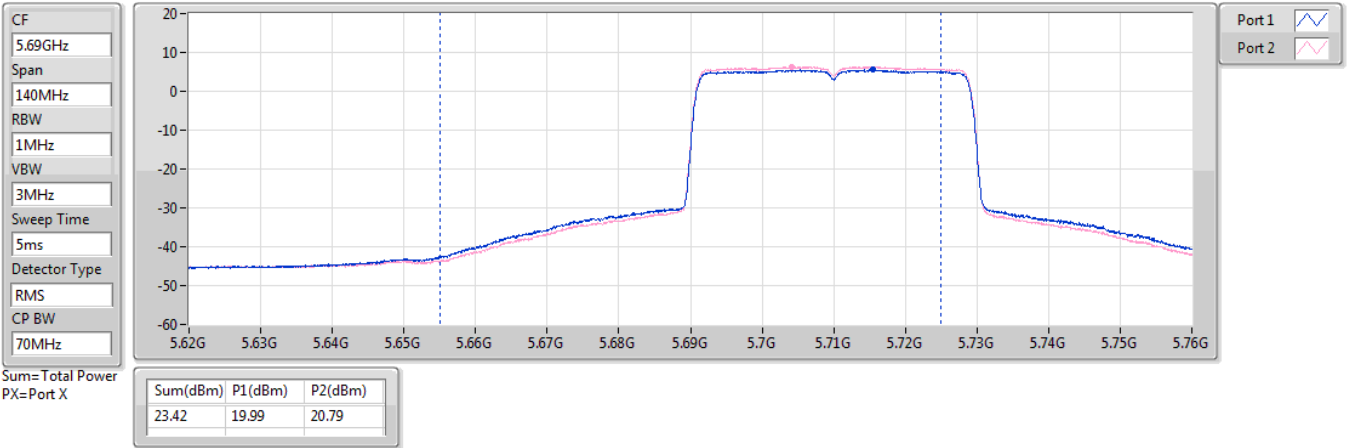

DG = Directional Gain; Port X = Port X output power

5.47-5.725GHz_802.11ax HEW40_Nss1,(MCS0)_2TX

AV Power

5710MHz Straddle 5.47-5.725GHz_TX

5.725-5.85GHz_802.11ax HEW40_Nss1,(MCS0)_2TX

AV Power

5710MHz Straddle 5.725-5.85GHz_TX