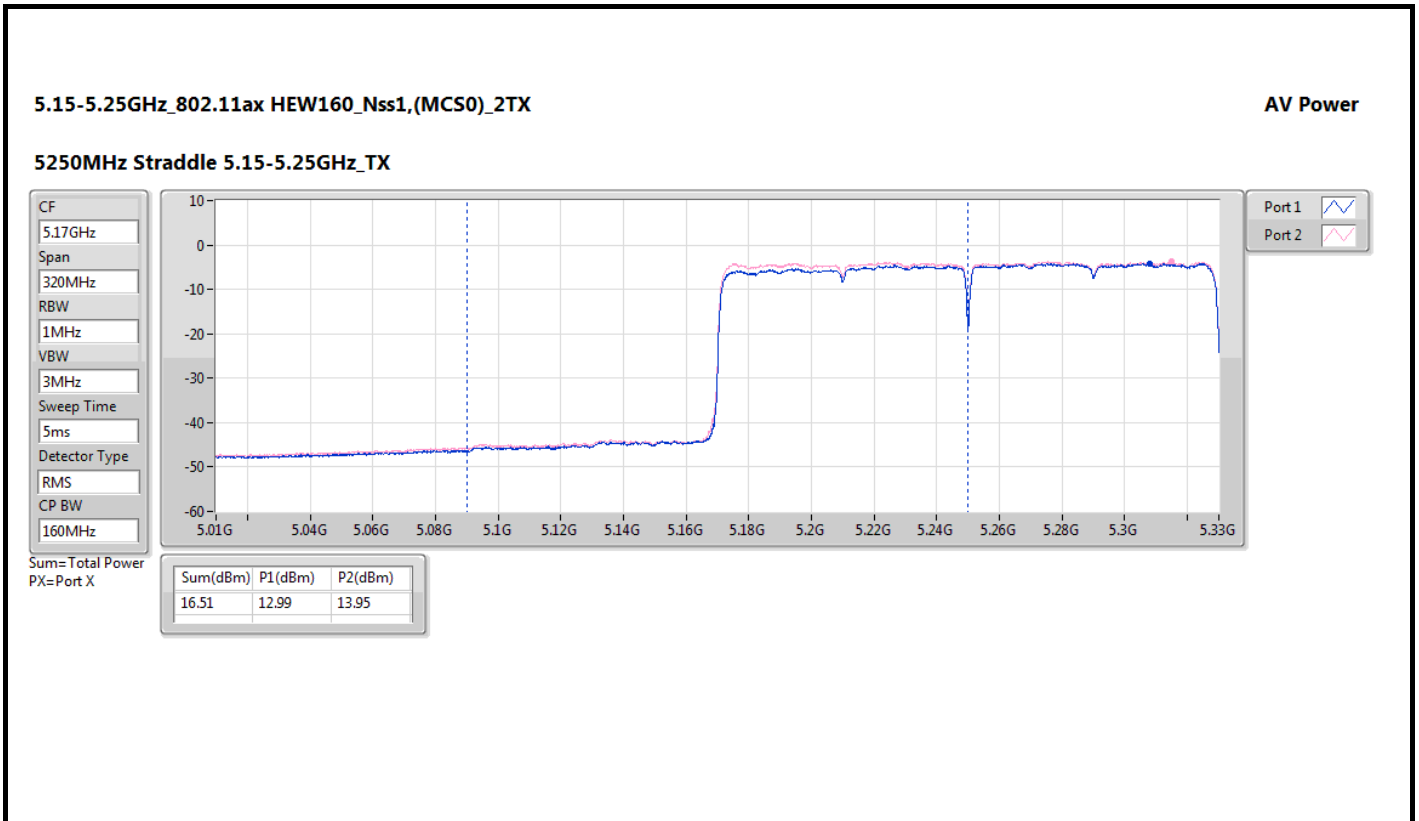

DG = Directional Gain; Port X = Port X output power

5.47-5.725GHz_802.11ax HEW40_Nss1,(MCS0)_2TX

AV Power

5710MHz Straddle 5.47-5.725GHz_TX

5.725-5.85GHz_802.11ax HEW40_Nss1,(MCS0)_2TX

AV Power

5710MHz Straddle 5.725-5.85GHz_TX