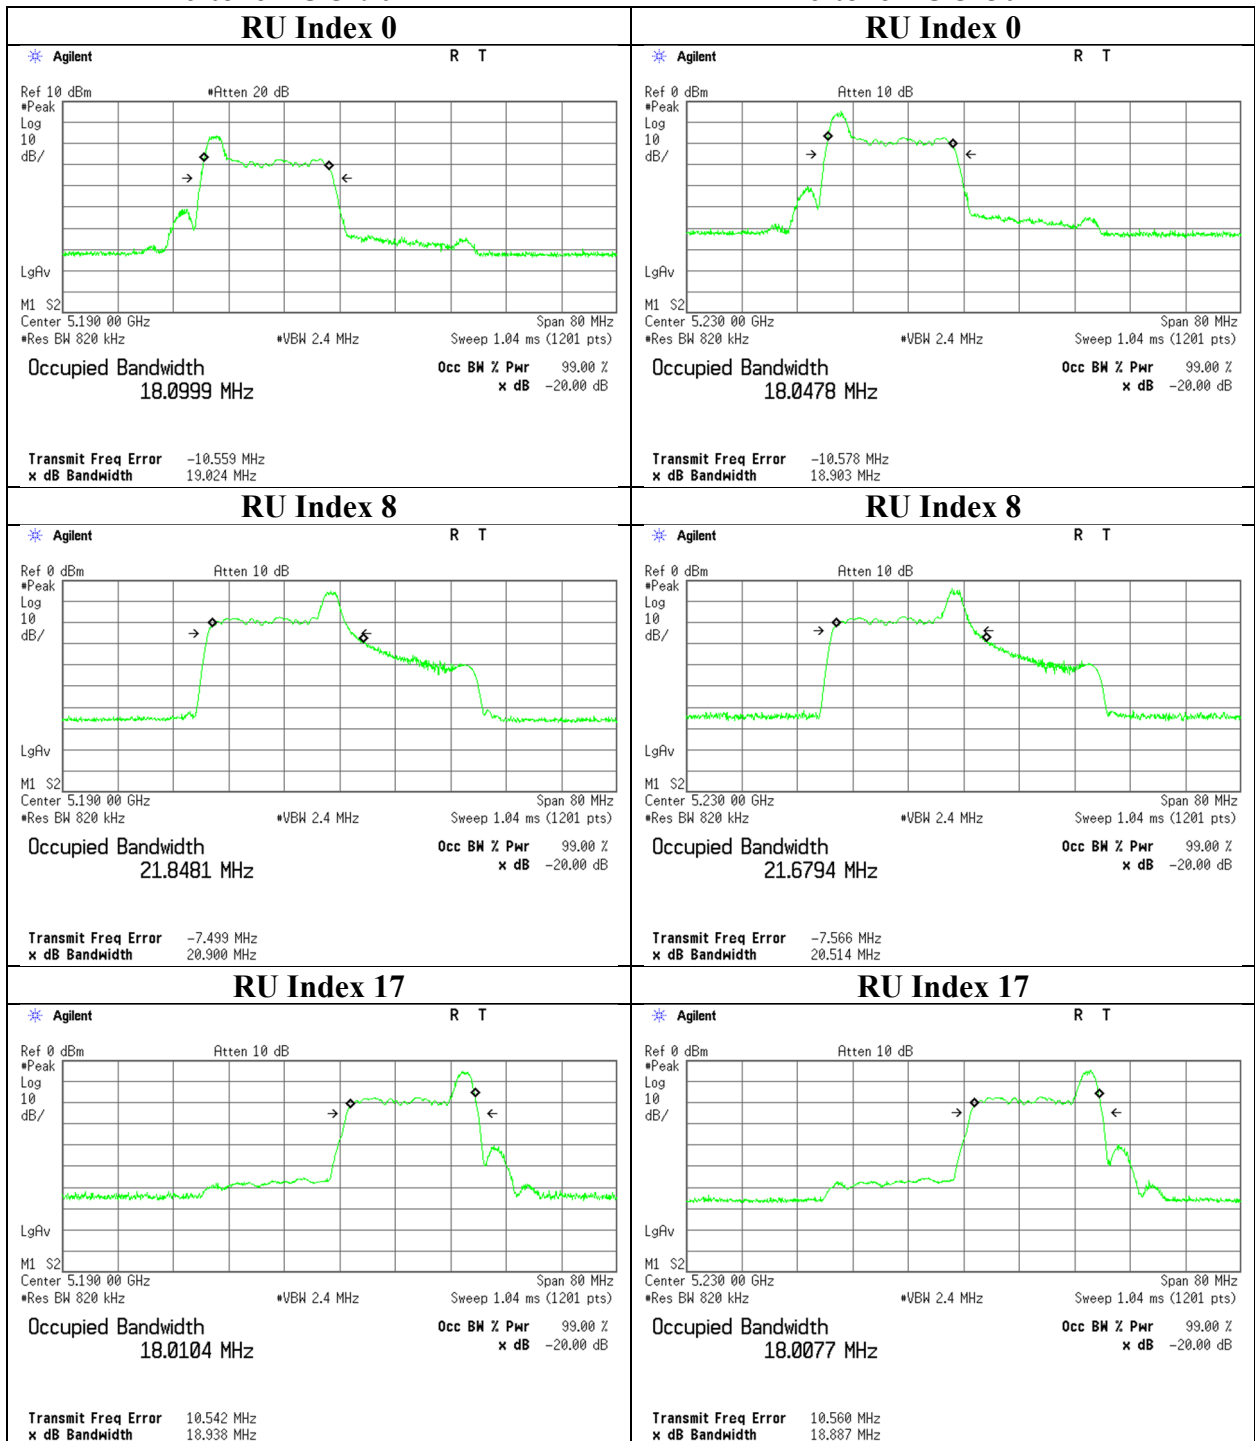

99 % Occupied Bandwidth

11ac-40

99 % Occupied Bandwidth

11ax-40 (OFDM)

99 % Occupied Bandwidth

11ax-40 (OFDM)

99 % Occupied Bandwidth

11ax-40 (OFDMA)

26-tone RU 5190 MHz

26-tone RU 5230 MHz

99 % Occupied Bandwidth

11ax-40 (OFDMA)

26-tone RU 5270 MHz

26-tone RU 5310 MHz

99 % Occupied Bandwidth

11ax-40 (OFDMA)

26-tone RU 5510 MHz

26-tone RU 5550 MHz

99 % Occupied Bandwidth

11ax-40 (OFDMA)

26-tone RU 5670 MHz

26-tone RU 5710 MHz

99 % Occupied Bandwidth

11ax-40 (OFDMA)

26-tone RU 5755 MHz

26-tone RU 5795 MHz

99 % Occupied Bandwidth

11ax-40 (OFDMA)

52-tone RU 5190 MHz

52-tone RU 5230 MHz

99 % Occupied Bandwidth

11ax-40 (OFDMA)