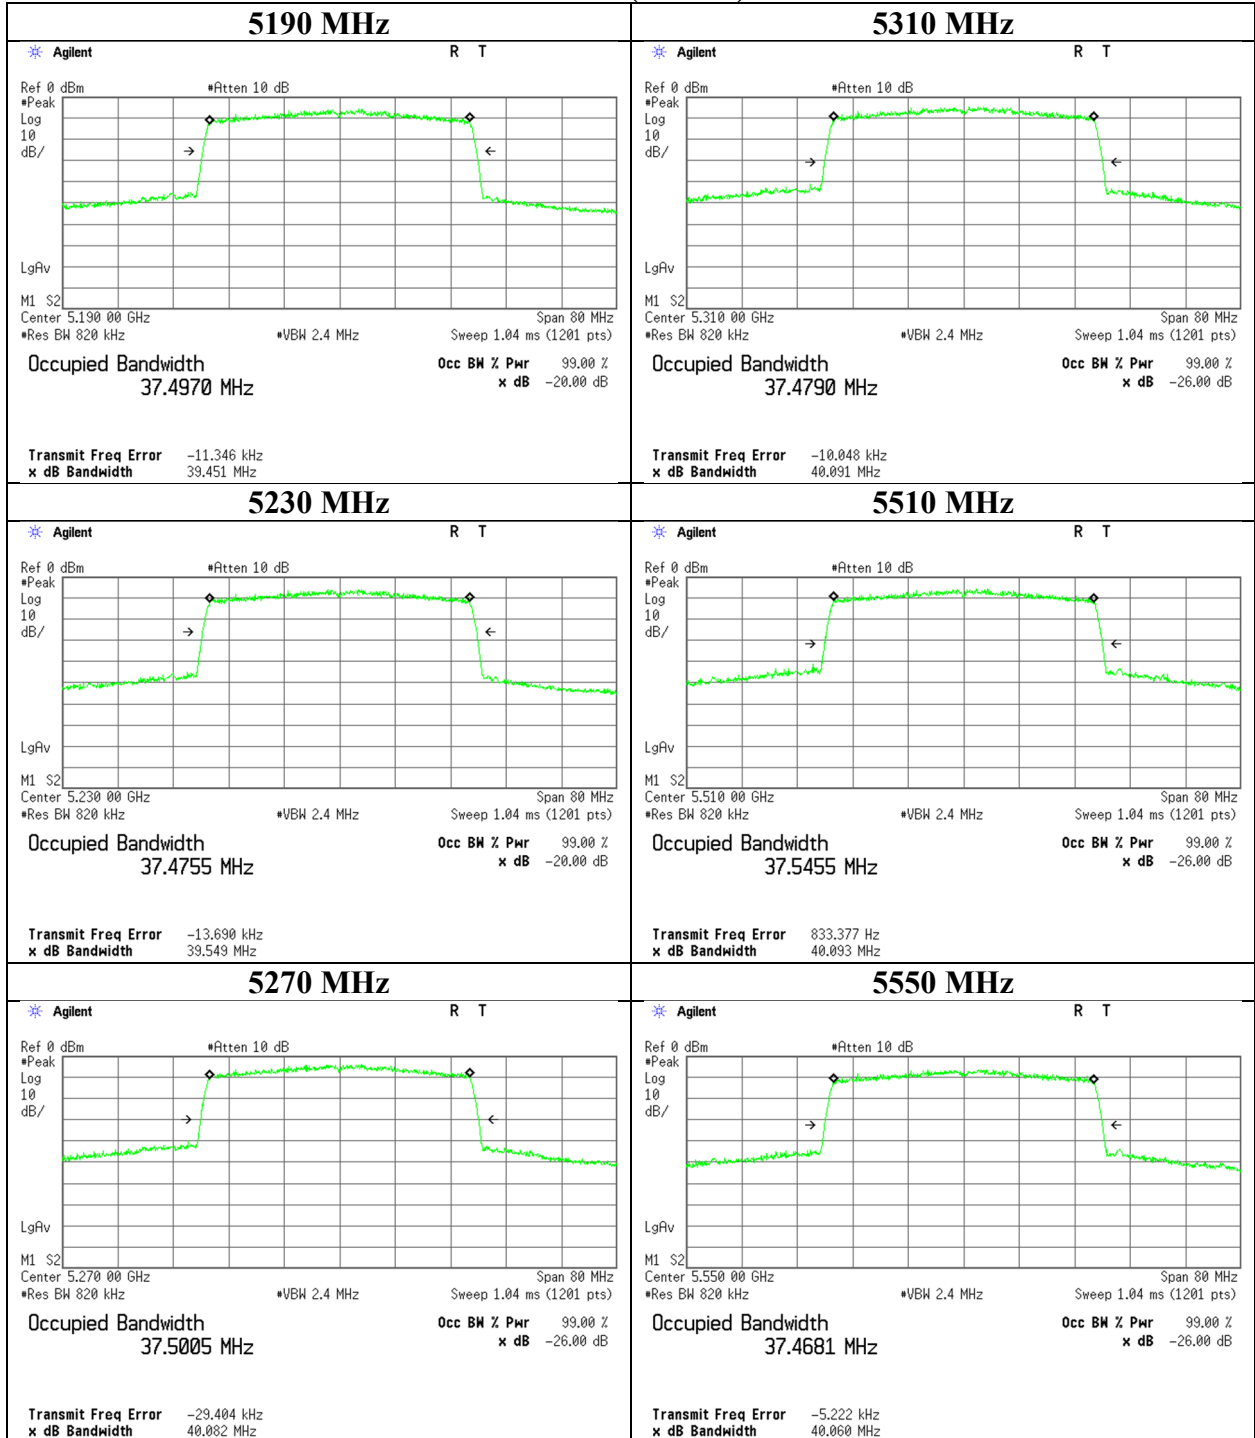

99 % Occupied Bandwidth

11ac-40

99 % Occupied Bandwidth

11ax-40 (OFDM)

99 % Occupied Bandwidth

11ax-40 (OFDM)

99 % Occupied Bandwidth

11ax-40 (OFDMA)

26-tone RU 5190 MHz

26-tone RU 5230 MHz

99 % Occupied Bandwidth

11ax-40 (OFDMA)

26-tone RU 5270 MHz

26-tone RU 5310 MHz

99 % Occupied Bandwidth

11ax-40 (OFDMA)

26-tone RU 5510 MHz

26-tone RU 5550 MHz

99 % Occupied Bandwidth

11ax-40 (OFDMA)

26-tone RU 5670 MHz

26-tone RU 5710 MHz

99 % Occupied Bandwidth

11ax-40 (OFDMA)

26-tone RU 5755 MHz

26-tone RU 5795 MHz

99 % Occupied Bandwidth

11ax-40 (OFDMA)

52-tone RU 5190 MHz

52-tone RU 5230 MHz

99 % Occupied Bandwidth

11ax-40 (OFDMA)