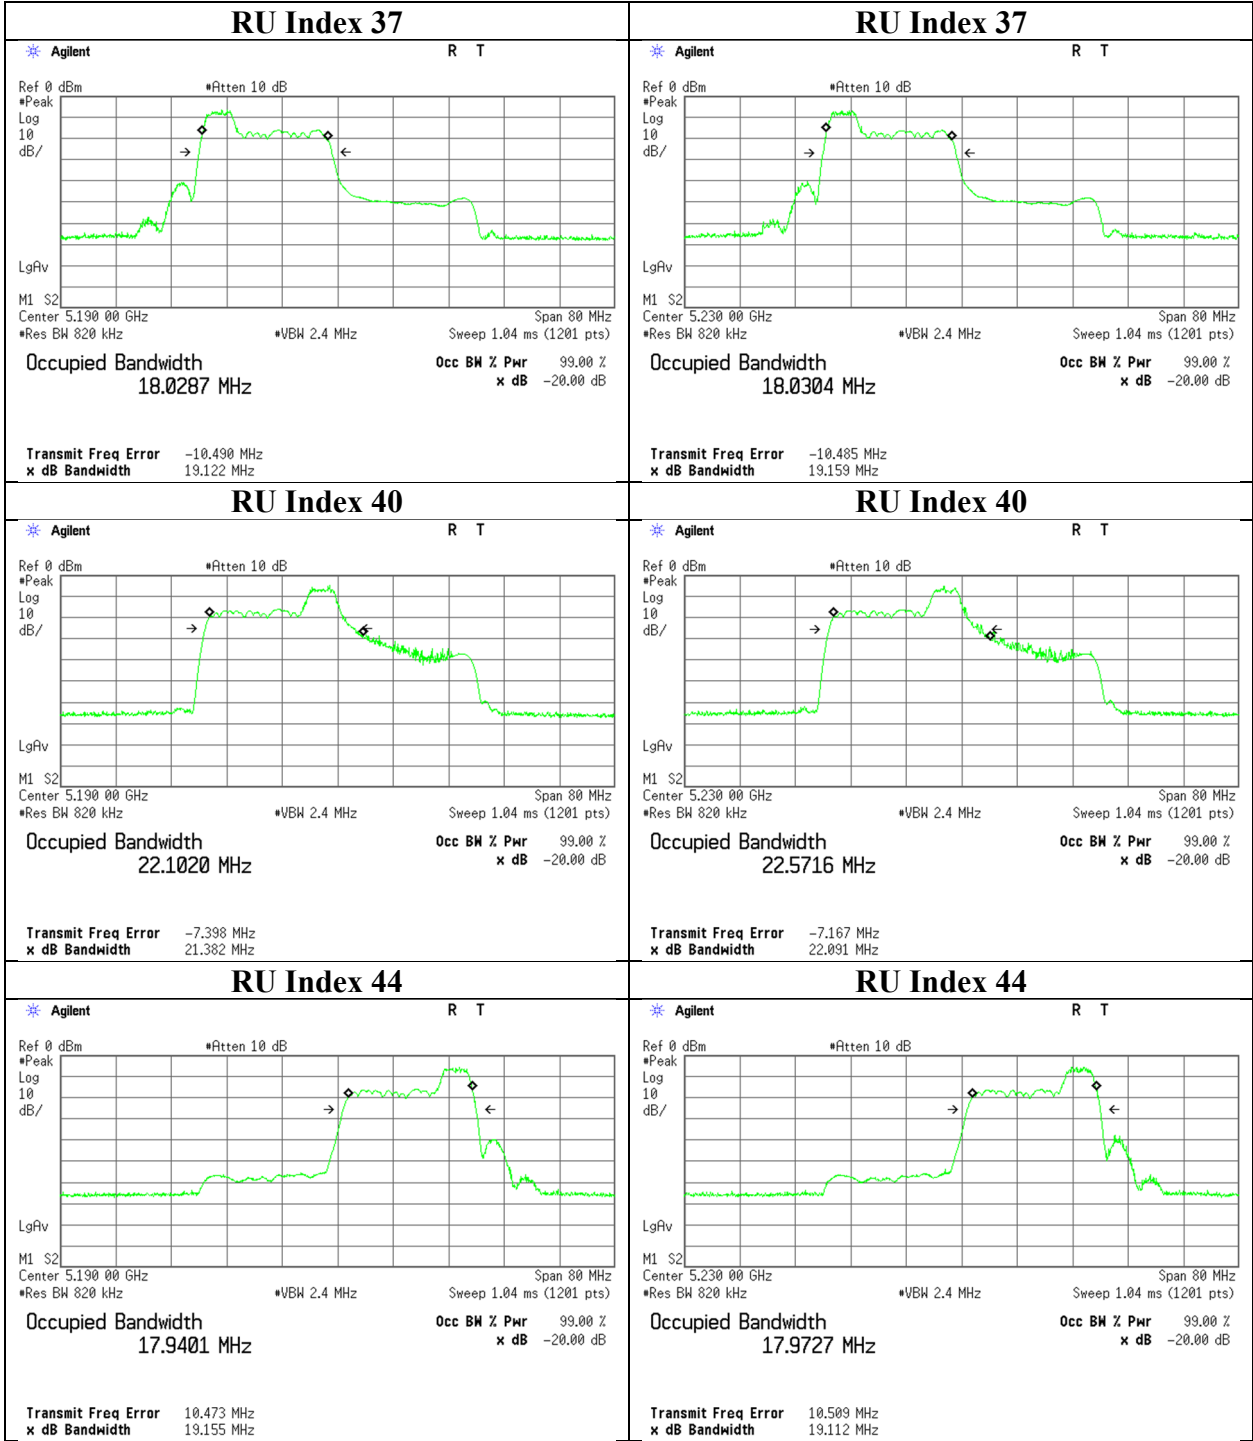

26-tone RU 5190 MHz

26-tone RU 5230 MHz

99 % Occupied Bandwidth

11ax-40 (OFDMA)

26-tone RU 5270 MHz

26-tone RU 5310 MHz

99 % Occupied Bandwidth

11ax-40 (OFDMA)

26-tone RU 5510 MHz

26-tone RU 5550 MHz

99 % Occupied Bandwidth

11ax-40 (OFDMA)

26-tone RU 5670 MHz

26-tone RU 5710 MHz

99 % Occupied Bandwidth

11ax-40 (OFDMA)

26-tone RU 5755 MHz

26-tone RU 5795 MHz

99 % Occupied Bandwidth

11ax-40 (OFDMA)

52-tone RU 5190 MHz

52-tone RU 5230 MHz

99 % Occupied Bandwidth

11ax-40 (OFDMA)

52-tone RU 5270 MHz

52-tone RU 5310 MHz