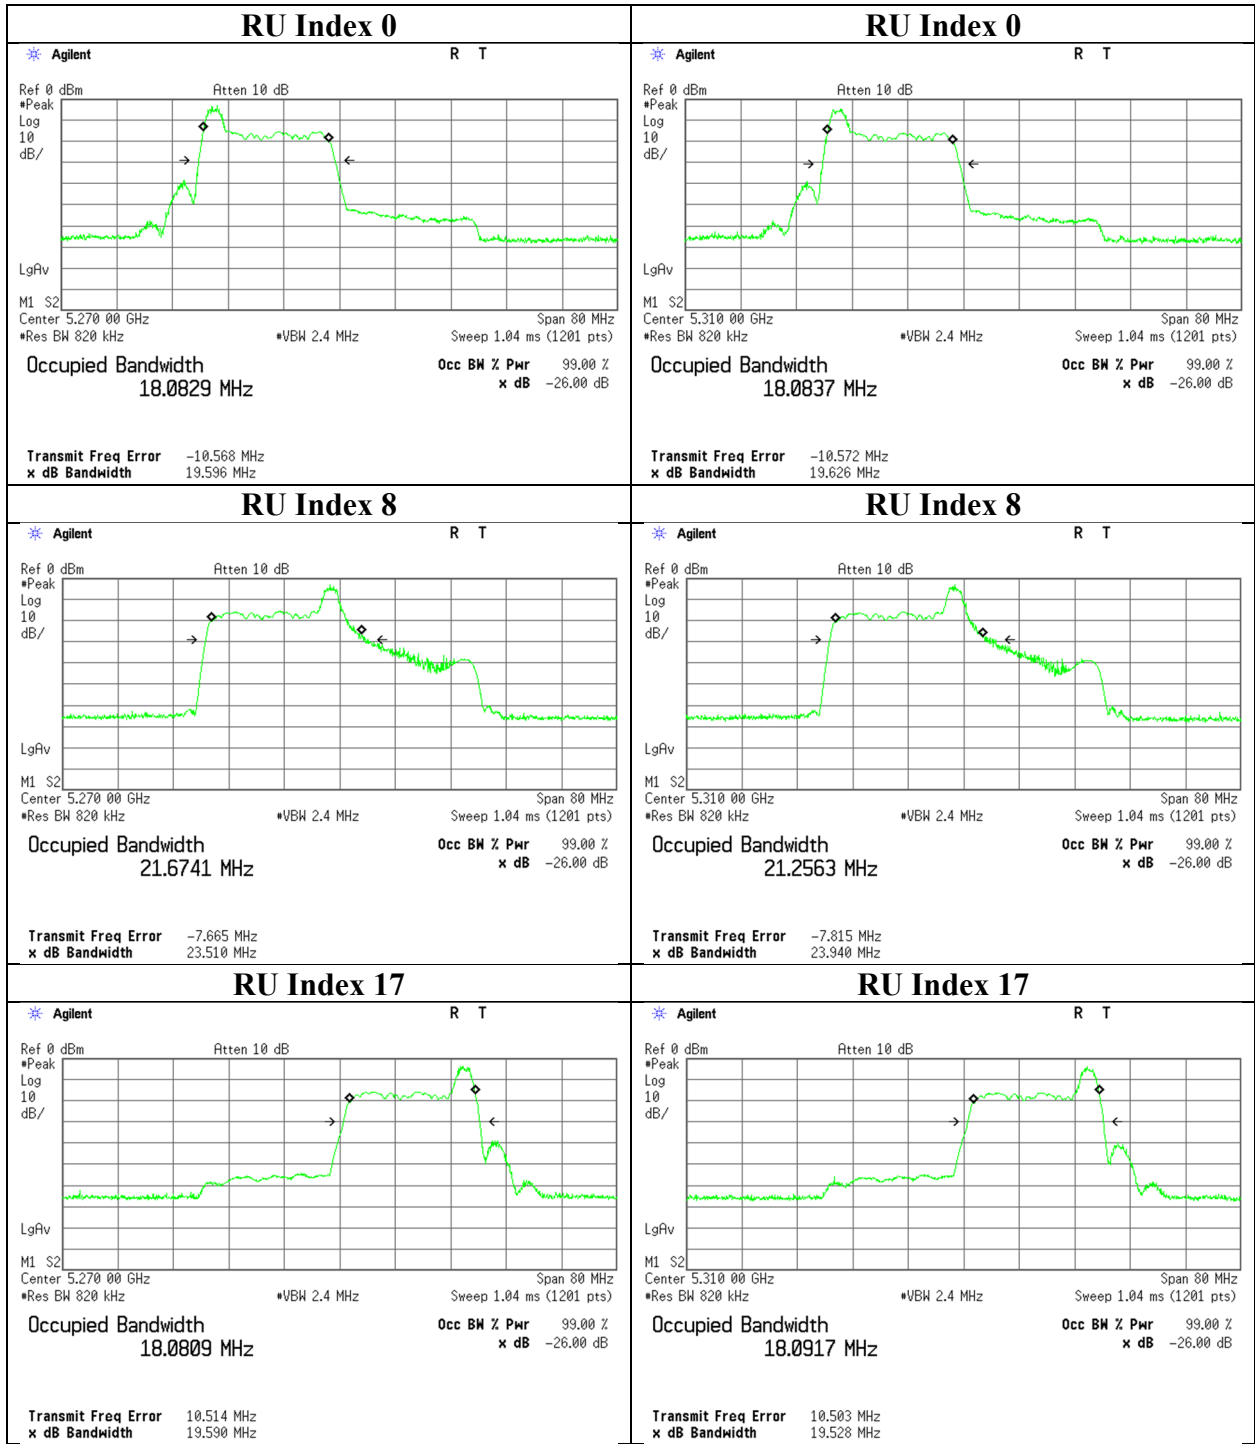

99 % Occupied Bandwidth

11ac-40

99 % Occupied Bandwidth

11ax-40 (OFDM)

99 % Occupied Bandwidth

11ax-40 (OFDM)

99 % Occupied Bandwidth

11ax-40 (OFDMA)

26-tone RU 5190 MHz

26-tone RU 5230 MHz

99 % Occupied Bandwidth

11ax-40 (OFDMA)

26-tone RU 5270 MHz

26-tone RU 5310 MHz

99 % Occupied Bandwidth

11ax-40 (OFDMA)

26-tone RU 5510 MHz

26-tone RU 5550 MHz

99 % Occupied Bandwidth

11ax-40 (OFDMA)

26-tone RU 5670 MHz

26-tone RU 5710 MHz

99 % Occupied Bandwidth

11ax-40 (OFDMA)

26-tone RU 5755 MHz

26-tone RU 5795 MHz

99 % Occupied Bandwidth

11ax-40 (OFDMA)

52-tone RU 5190 MHz

52-tone RU 5230 MHz

99 % Occupied Bandwidth

11ax-40 (OFDMA)