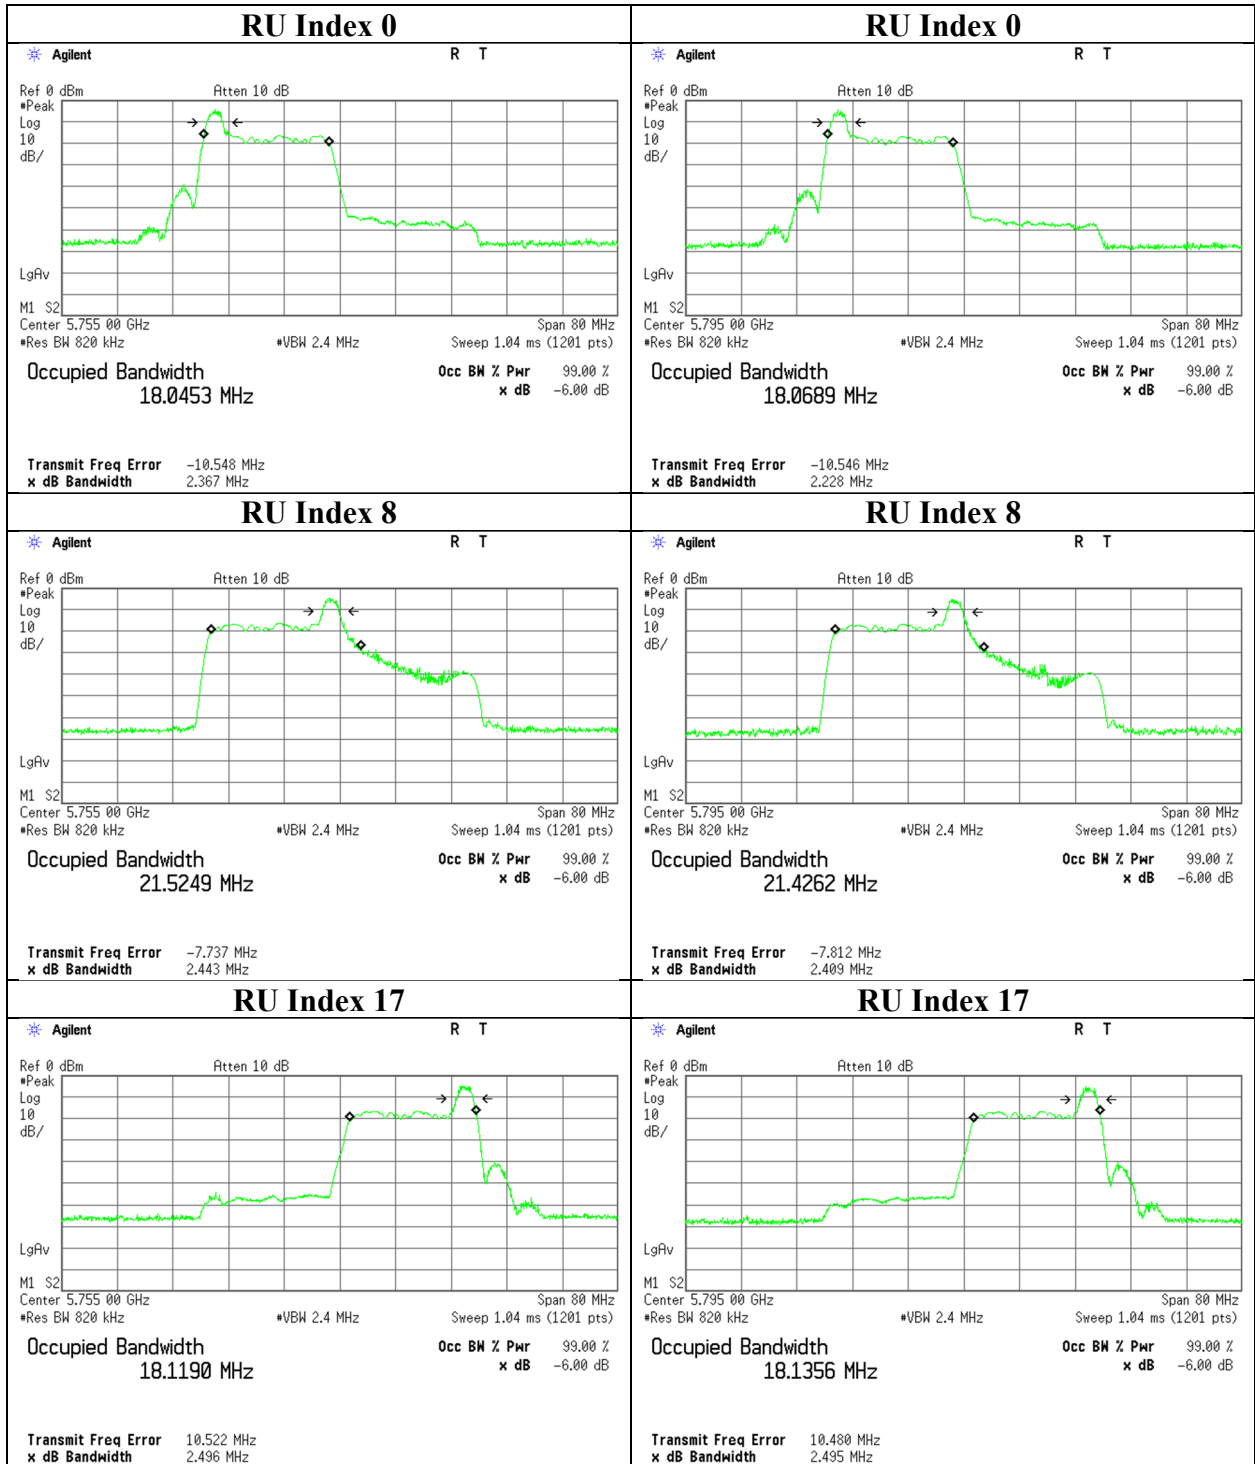

26-tone RU 5190 MHz

26-tone RU 5230 MHz

99 % Occupied Bandwidth

11ax-40 (OFDMA)

26-tone RU 5270 MHz

26-tone RU 5310 MHz

99 % Occupied Bandwidth

11ax-40 (OFDMA)

26-tone RU 5510 MHz

26-tone RU 5550 MHz

99 % Occupied Bandwidth

11ax-40 (OFDMA)

26-tone RU 5670 MHz

26-tone RU 5710 MHz

99 % Occupied Bandwidth

11ax-40 (OFDMA)

26-tone RU 5755 MHz

26-tone RU 5795 MHz

99 % Occupied Bandwidth

11ax-40 (OFDMA)

52-tone RU 5190 MHz

52-tone RU 5230 MHz

99 % Occupied Bandwidth

11ax-40 (OFDMA)

52-tone RU 5270 MHz

52-tone RU 5310 MHz