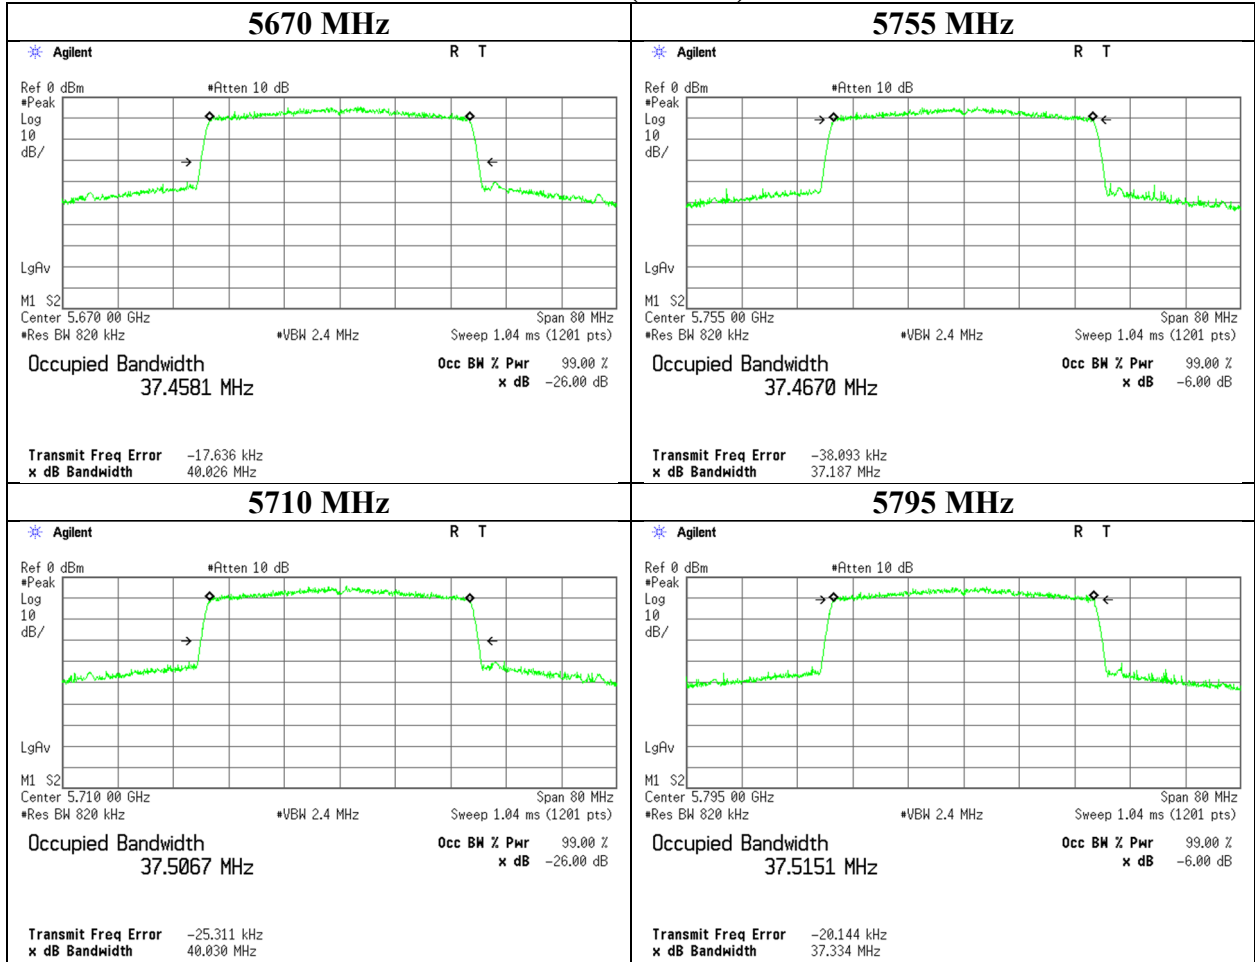

99 % Occupied Bandwidth

11ac-40

99 % Occupied Bandwidth

11ax-40 (OFDM)

99 % Occupied Bandwidth

11ax-40 (OFDM)

99 % Occupied Bandwidth

11ax-40 (OFDMA)

26-tone RU 5190 MHz

26-tone RU 5230 MHz

99 % Occupied Bandwidth

11ax-40 (OFDMA)

26-tone RU 5270 MHz

26-tone RU 5310 MHz

99 % Occupied Bandwidth

11ax-40 (OFDMA)

26-tone RU 5510 MHz

26-tone RU 5550 MHz

99 % Occupied Bandwidth

11ax-40 (OFDMA)

26-tone RU 5670 MHz

26-tone RU 5710 MHz

99 % Occupied Bandwidth

11ax-40 (OFDMA)

26-tone RU 5755 MHz

26-tone RU 5795 MHz

99 % Occupied Bandwidth

11ax-40 (OFDMA)

52-tone RU 5190 MHz

52-tone RU 5230 MHz

99 % Occupied Bandwidth

11ax-40 (OFDMA)