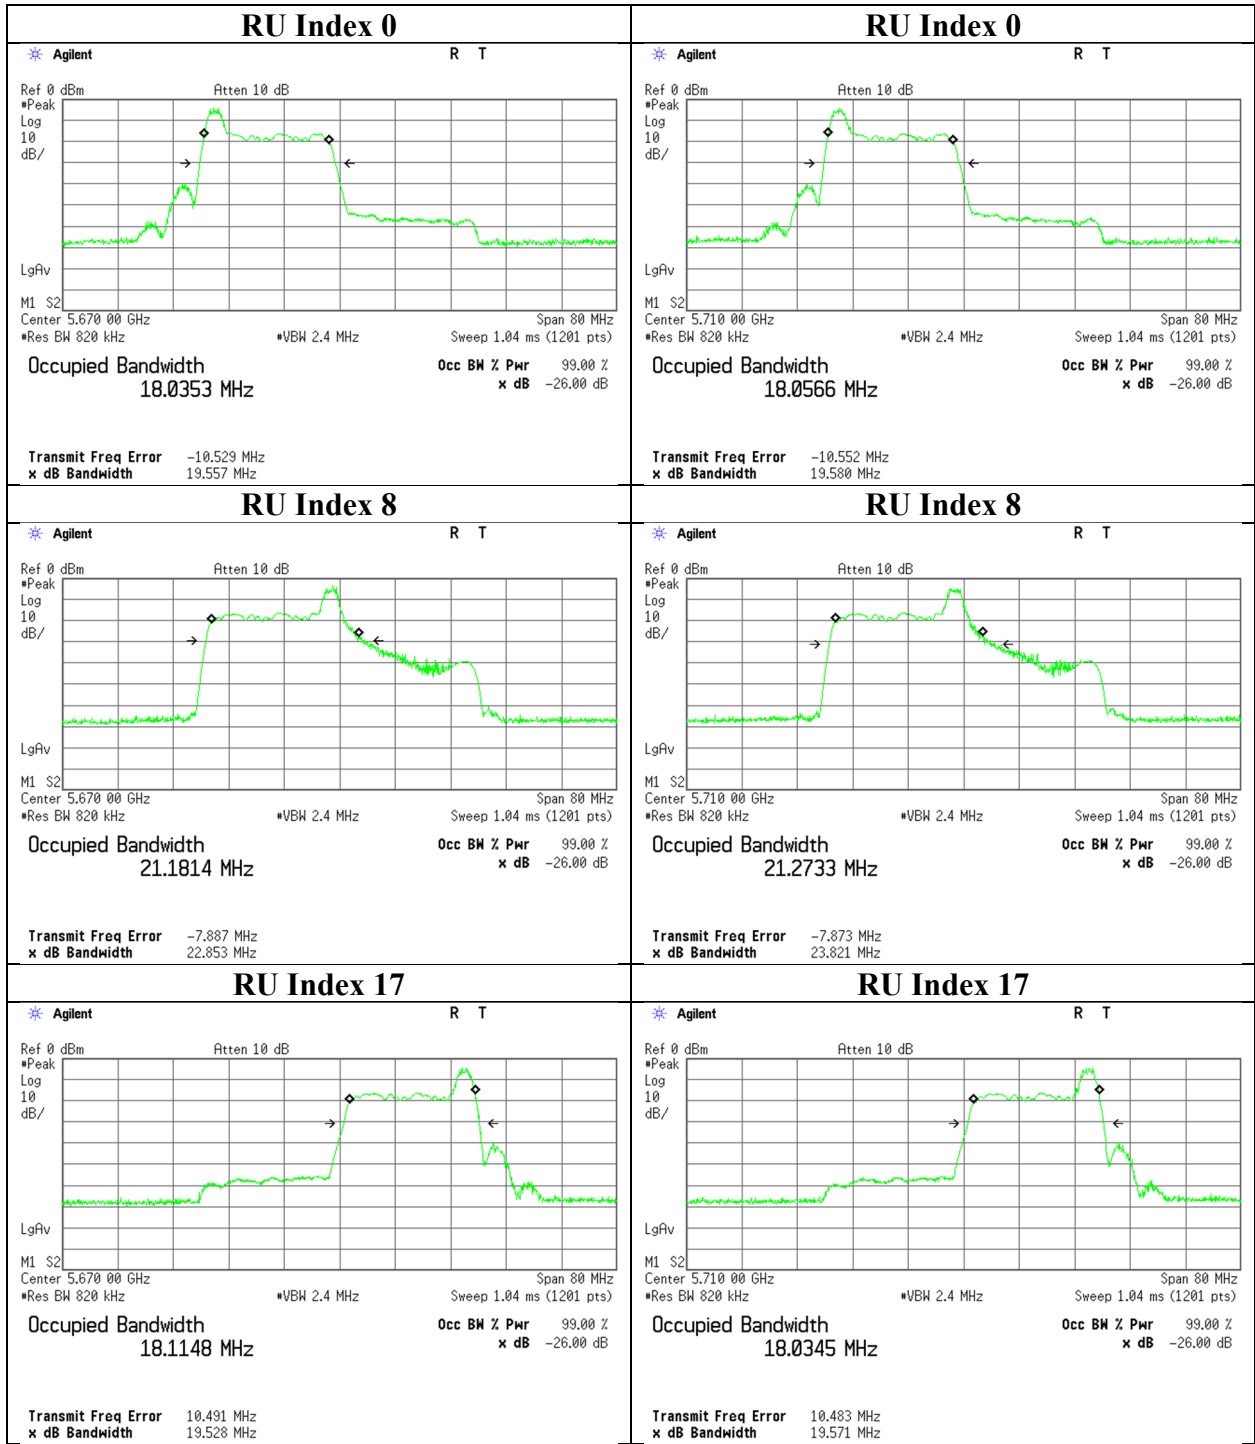

26-tone RU 5190 MHz

26-tone RU 5230 MHz

99 % Occupied Bandwidth

11ax-40 (OFDMA)

26-tone RU 5270 MHz

26-tone RU 5310 MHz

99 % Occupied Bandwidth

11ax-40 (OFDMA)

26-tone RU 5510 MHz

26-tone RU 5550 MHz

99 % Occupied Bandwidth

11ax-40 (OFDMA)

26-tone RU 5670 MHz

26-tone RU 5710 MHz

99 % Occupied Bandwidth

11ax-40 (OFDMA)

26-tone RU 5755 MHz

26-tone RU 5795 MHz

99 % Occupied Bandwidth

11ax-40 (OFDMA)

52-tone RU 5190 MHz

52-tone RU 5230 MHz

99 % Occupied Bandwidth

11ax-40 (OFDMA)

52-tone RU 5270 MHz

52-tone RU 5310 MHz