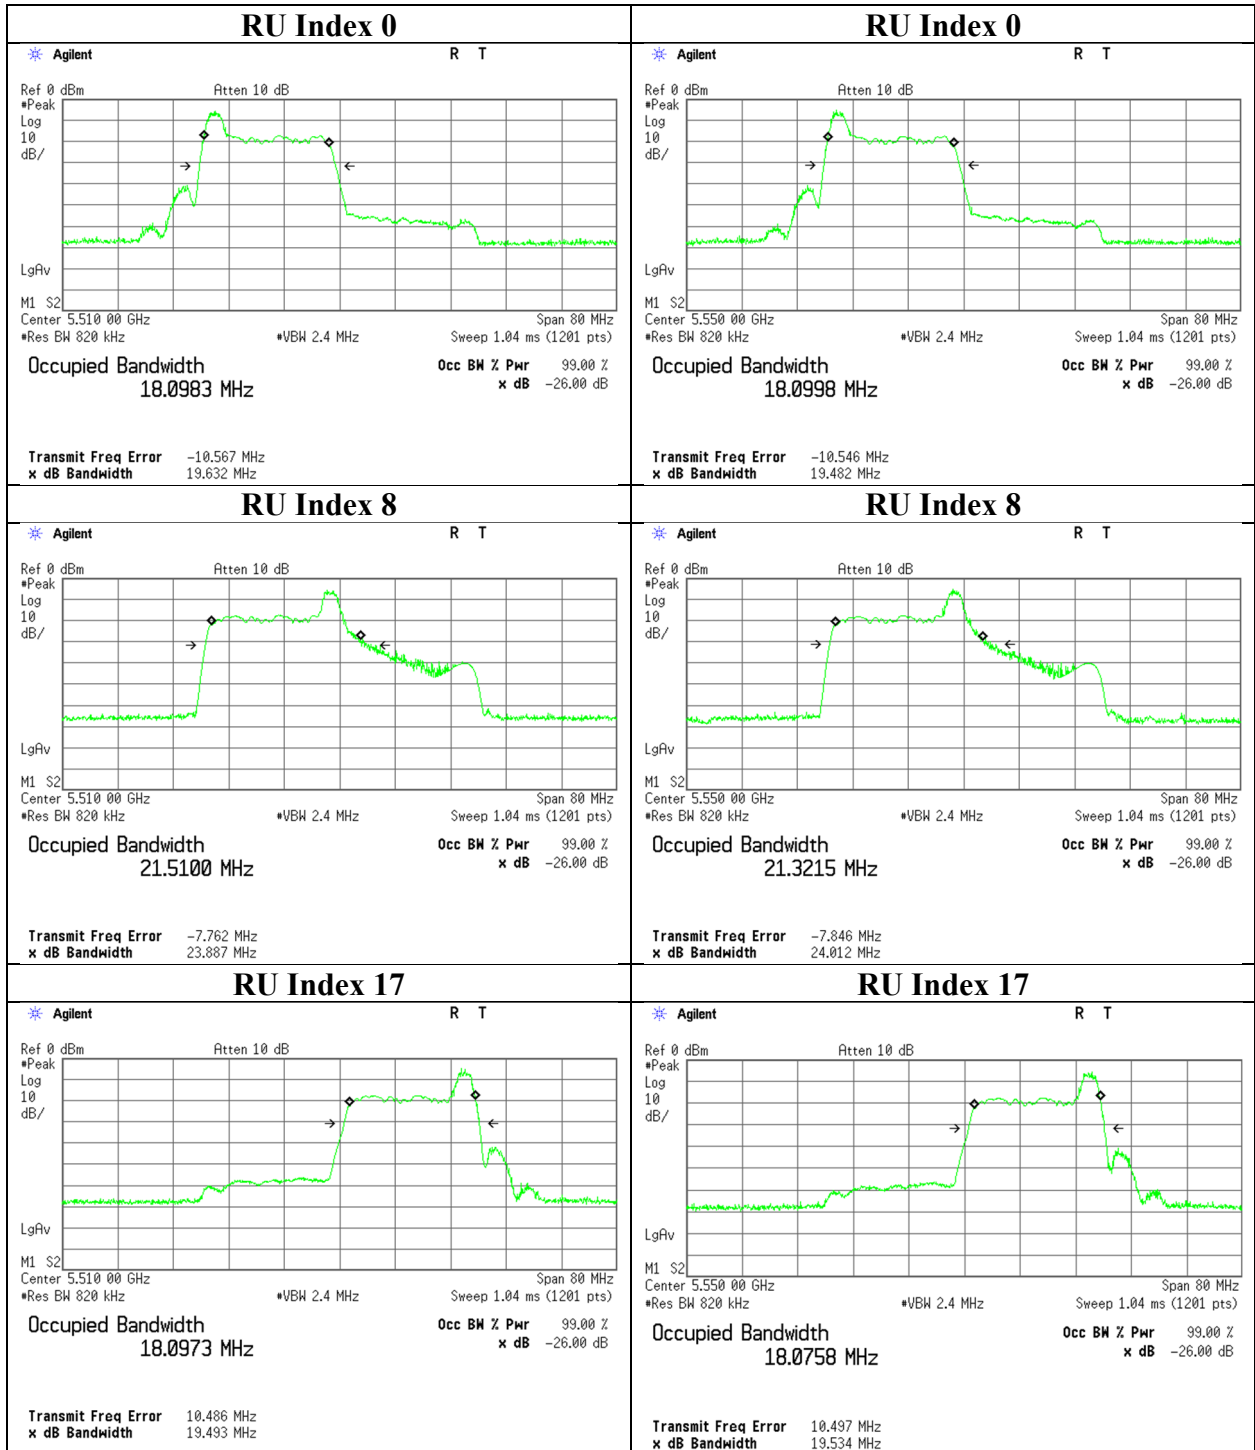

99 % Occupied Bandwidth

11ac-40

99 % Occupied Bandwidth

11ax-40 (OFDM)

99 % Occupied Bandwidth

11ax-40 (OFDM)

99 % Occupied Bandwidth

11ax-40 (OFDMA)

26-tone RU 5190 MHz

26-tone RU 5230 MHz

99 % Occupied Bandwidth

11ax-40 (OFDMA)

26-tone RU 5270 MHz

26-tone RU 5310 MHz

99 % Occupied Bandwidth

11ax-40 (OFDMA)

26-tone RU 5510 MHz

26-tone RU 5550 MHz

99 % Occupied Bandwidth

11ax-40 (OFDMA)

26-tone RU 5670 MHz

26-tone RU 5710 MHz

99 % Occupied Bandwidth

11ax-40 (OFDMA)

26-tone RU 5755 MHz

26-tone RU 5795 MHz

99 % Occupied Bandwidth

11ax-40 (OFDMA)

52-tone RU 5190 MHz

52-tone RU 5230 MHz

99 % Occupied Bandwidth

11ax-40 (OFDMA)