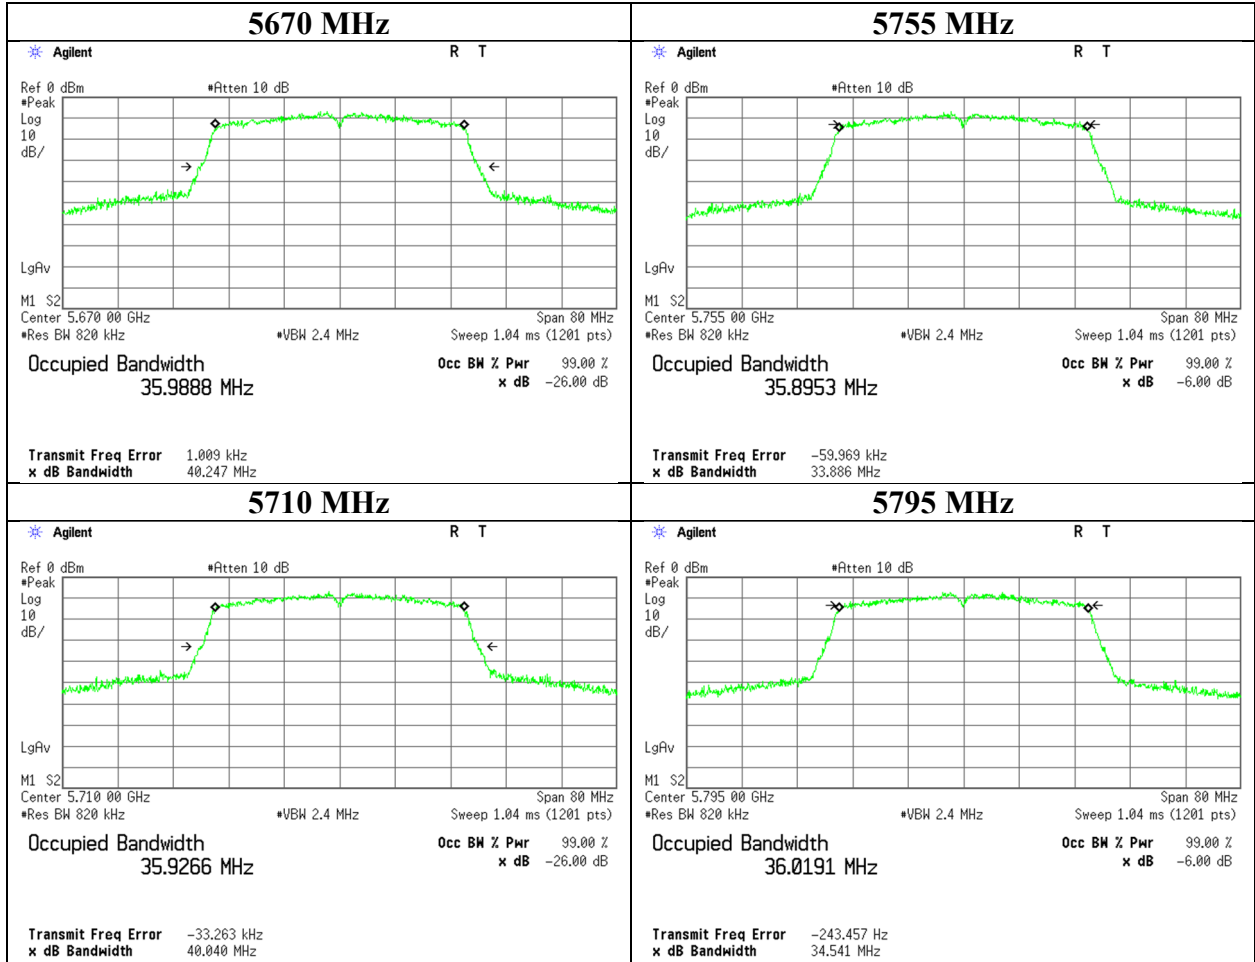

99 % Occupied Bandwidth

11ac-40

99 % Occupied Bandwidth

11ax-40 (OFDM)

99 % Occupied Bandwidth

11ax-40 (OFDM)

99 % Occupied Bandwidth

11ax-40 (OFDMA)

26-tone RU 5190 MHz

26-tone RU 5230 MHz

99 % Occupied Bandwidth

11ax-40 (OFDMA)

26-tone RU 5270 MHz

26-tone RU 5310 MHz

99 % Occupied Bandwidth

11ax-40 (OFDMA)

26-tone RU 5510 MHz

26-tone RU 5550 MHz

99 % Occupied Bandwidth

11ax-40 (OFDMA)

26-tone RU 5670 MHz

26-tone RU 5710 MHz

99 % Occupied Bandwidth

11ax-40 (OFDMA)

52-tone RU 5270 MHz

52-tone RU 5310 MHz