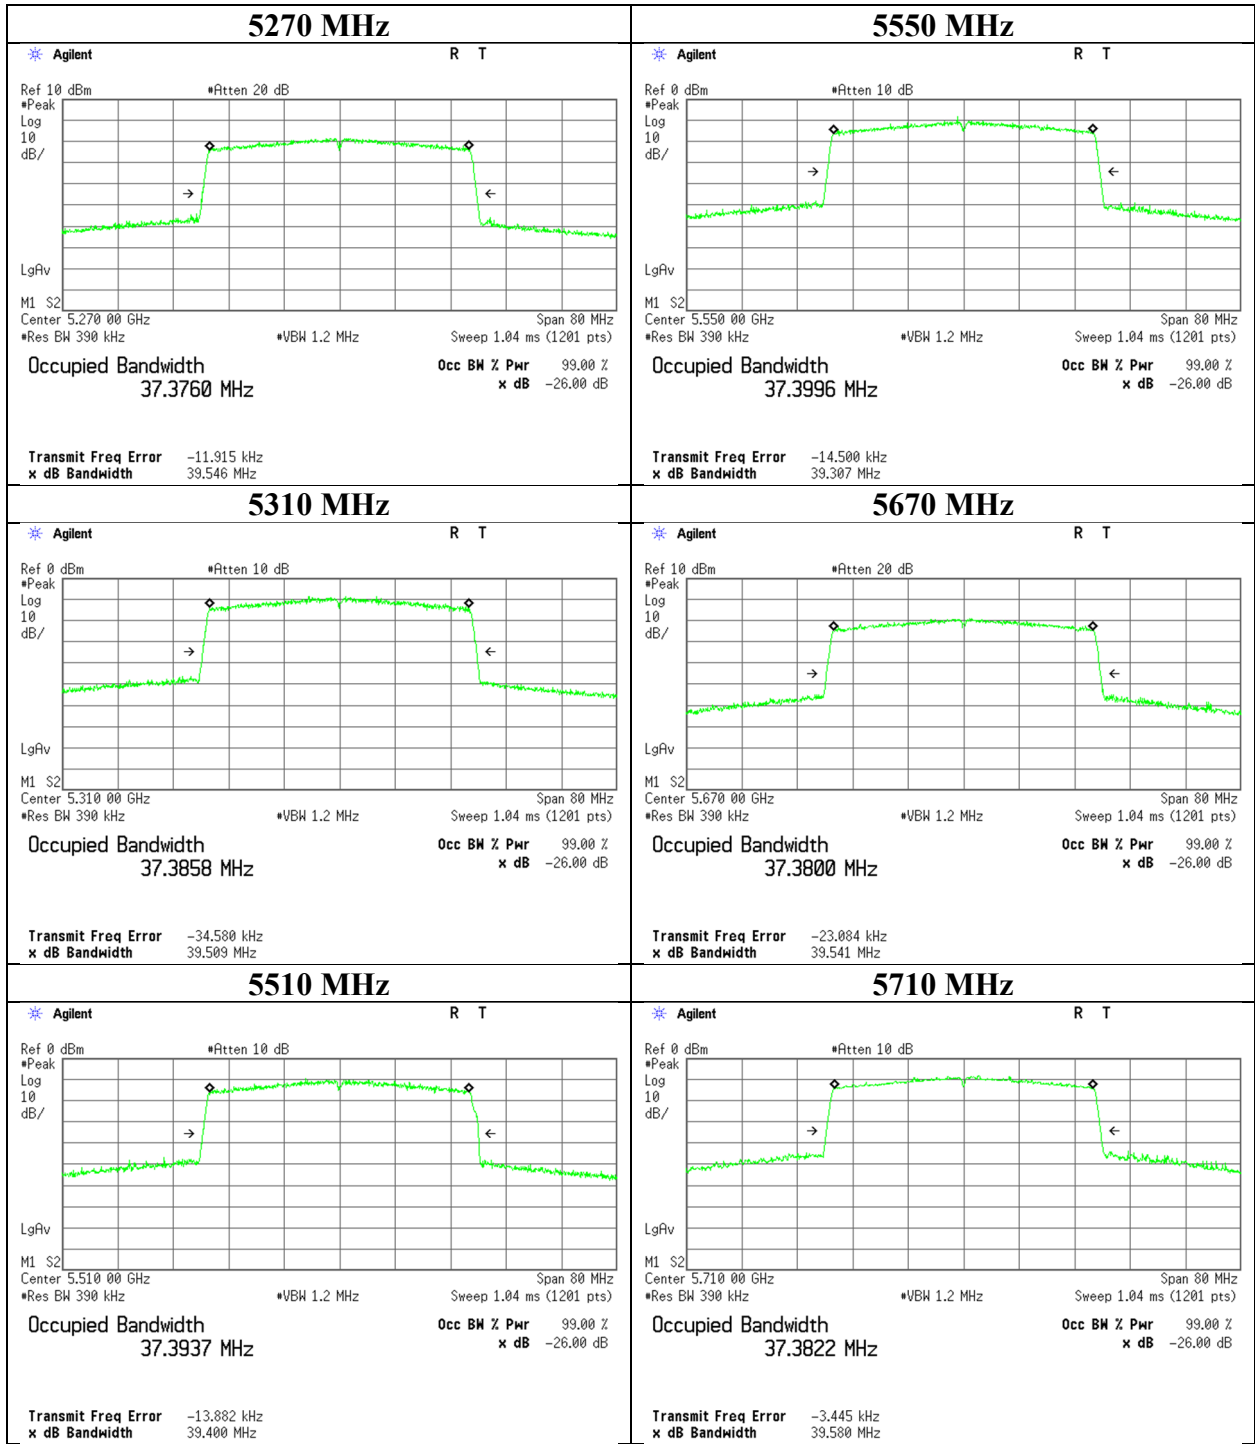

26 dB Emission Bandwidth

11ax-40 (OFDMA)

106-tone RU 5670 MHz

106-tone RU 5710 MHz

26 dB Emission Bandwidth

11ax-40 (OFDMA)

242-tone RU 5270 MHz

242-tone RU 5310 MHz

26 dB Emission Bandwidth

11ax-40 (OFDMA)

242-tone RU 5510 MHz

242-tone RU 5550 MHz

26 dB Emission Bandwidth

11ax-40 (OFDMA)

242-tone RU 5670 MHz

242-tone RU 5710 MHz

26 dB Emission Bandwidth

**11ax-40 (OFDMA)
484-tone RU**

26 dB Emission Bandwidth

11ac-80

26 dB Emission Bandwidth

11ax-80 (OFDM)

26 dB Emission Bandwidth

11ax-80 (OFDMA)

26-tone RU 5290 MHz

26-tone RU 5530 MHz

26 dB Emission Bandwidth

11ax-80 (OFDMA)

26-tone RU 5610 MHz

26-tone RU 5690 MHz

26 dB Emission Bandwidth

11ax-80 (OFDMA)