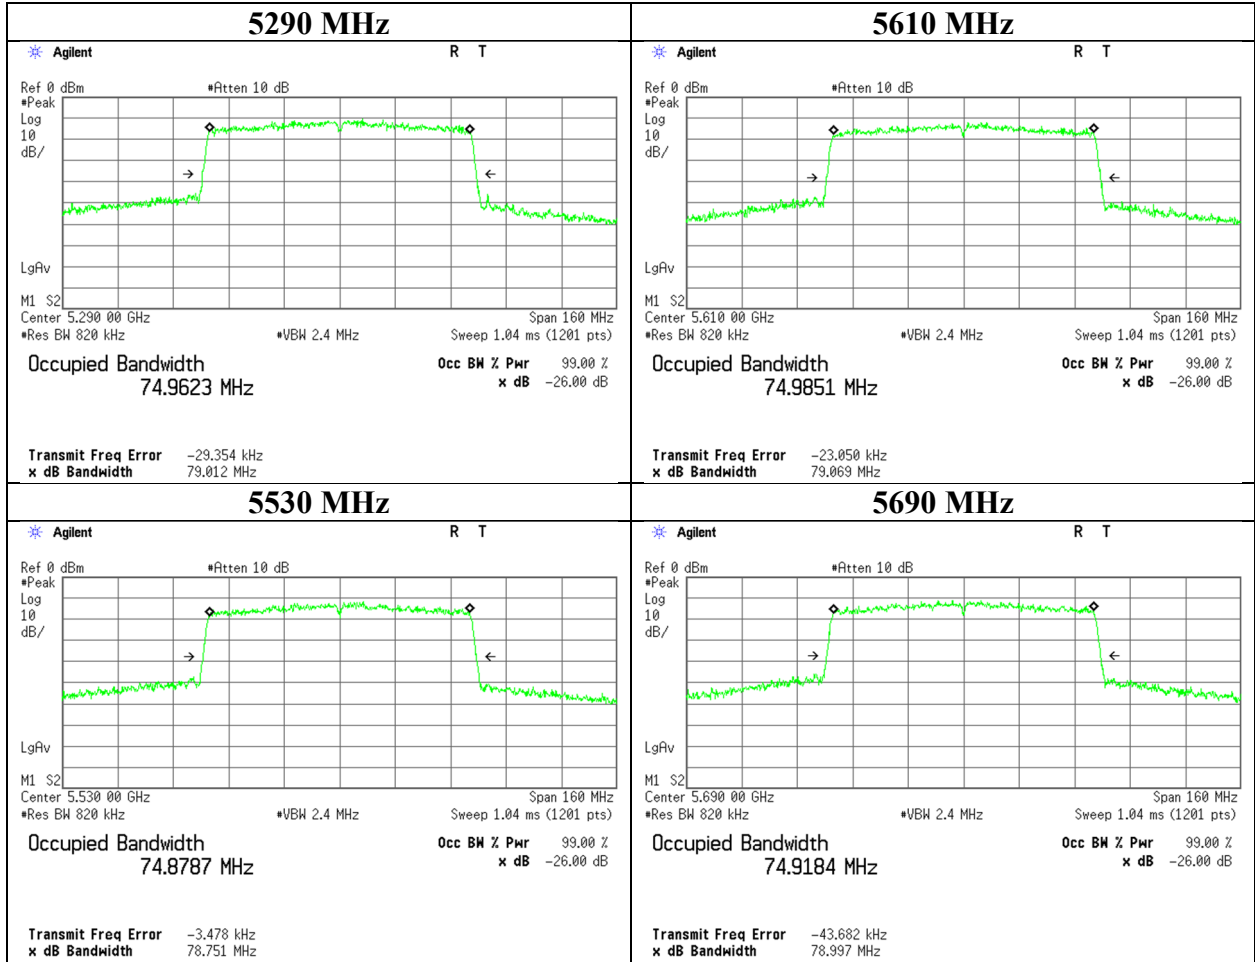

26 dB Emission Bandwidth

11ax-40 (OFDMA)

242-tone RU 5510 MHz

242-tone RU 5550 MHz

26 dB Emission Bandwidth

11ax-40 (OFDMA)

242-tone RU 5670 MHz

242-tone RU 5710 MHz

26 dB Emission Bandwidth

**11ax-40 (OFDMA)
484-tone RU**

26 dB Emission Bandwidth

11ac-80

26 dB Emission Bandwidth

11ax-80 (OFDM)

26 dB Emission Bandwidth

11ax-80 (OFDMA)

26-tone RU 5290 MHz

26-tone RU 5530 MHz

26 dB Emission Bandwidth

11ax-80 (OFDMA)

26-tone RU 5610 MHz

26-tone RU 5690 MHz

26 dB Emission Bandwidth

11ax-80 (OFDMA)

52-tone RU 5290 MHz

52-tone RU 5530 MHz

26 dB Emission Bandwidth

11ax-80 (OFDMA)

52-tone RU 5610 MHz

52-tone RU 5690 MHz