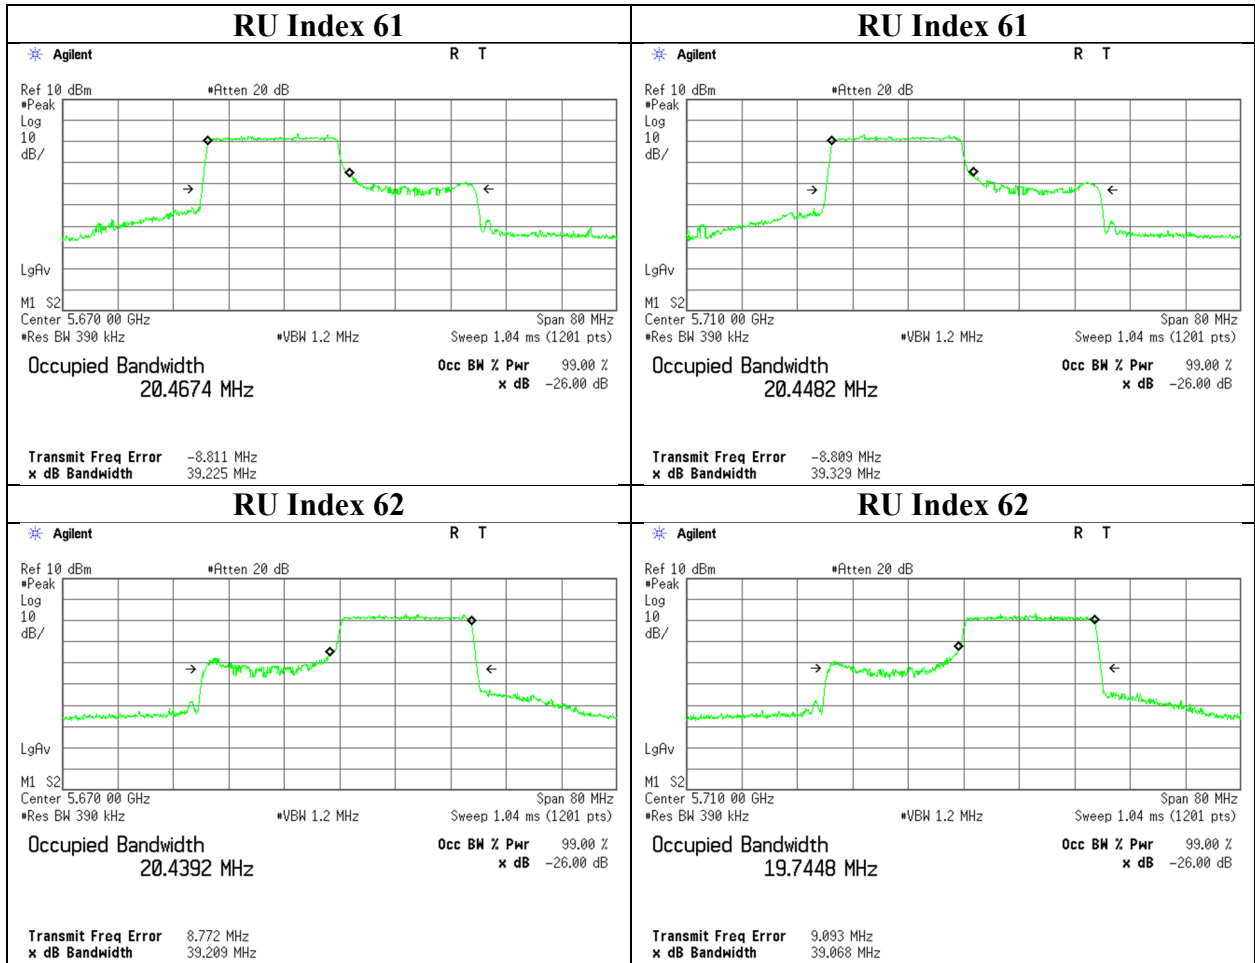

26 dB Emission Bandwidth

11ax-40 (OFDMA)

242-tone RU 5510 MHz

242-tone RU 5550 MHz

26 dB Emission Bandwidth

11ax-40 (OFDMA)

242-tone RU 5670 MHz

242-tone RU 5710 MHz

26 dB Emission Bandwidth

**11ax-40 (OFDMA)
484-tone RU**

26 dB Emission Bandwidth

11ac-80

26 dB Emission Bandwidth

11ax-80 (OFDM)

26 dB Emission Bandwidth

11ax-80 (OFDMA)

26-tone RU 5290 MHz

26-tone RU 5530 MHz

26 dB Emission Bandwidth

11ax-80 (OFDMA)

26-tone RU 5610 MHz

26-tone RU 5690 MHz

26 dB Emission Bandwidth

11ax-80 (OFDMA)

52-tone RU 5290 MHz

52-tone RU 5530 MHz

26 dB Emission Bandwidth

11ax-80 (OFDMA)

52-tone RU 5610 MHz

52-tone RU 5690 MHz