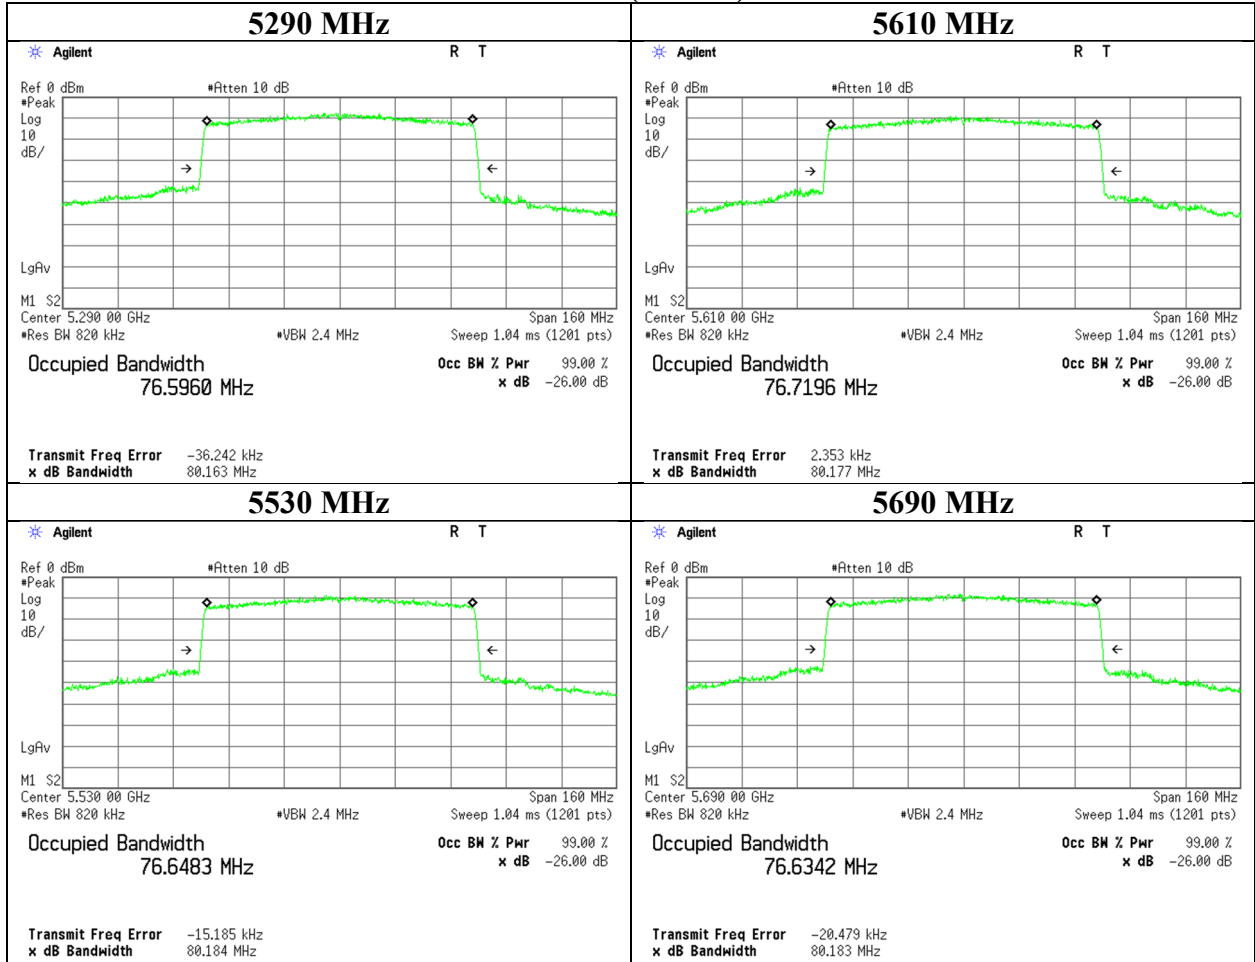

26 dB Emission Bandwidth

11ax-40 (OFDMA)

242-tone RU 5510 MHz

242-tone RU 5550 MHz

26 dB Emission Bandwidth

11ax-40 (OFDMA)

242-tone RU 5670 MHz

242-tone RU 5710 MHz

26 dB Emission Bandwidth

**11ax-40 (OFDMA)
484-tone RU**

26 dB Emission Bandwidth

11ac-80

26 dB Emission Bandwidth

11ax-80 (OFDM)

26 dB Emission Bandwidth

11ax-80 (OFDMA)

26-tone RU 5290 MHz

26-tone RU 5530 MHz

26 dB Emission Bandwidth

11ax-80 (OFDMA)

26-tone RU 5610 MHz

26-tone RU 5690 MHz

26 dB Emission Bandwidth

11ax-80 (OFDMA)

52-tone RU 5290 MHz

52-tone RU 5530 MHz

26 dB Emission Bandwidth

11ax-80 (OFDMA)

52-tone RU 5610 MHz

52-tone RU 5690 MHz