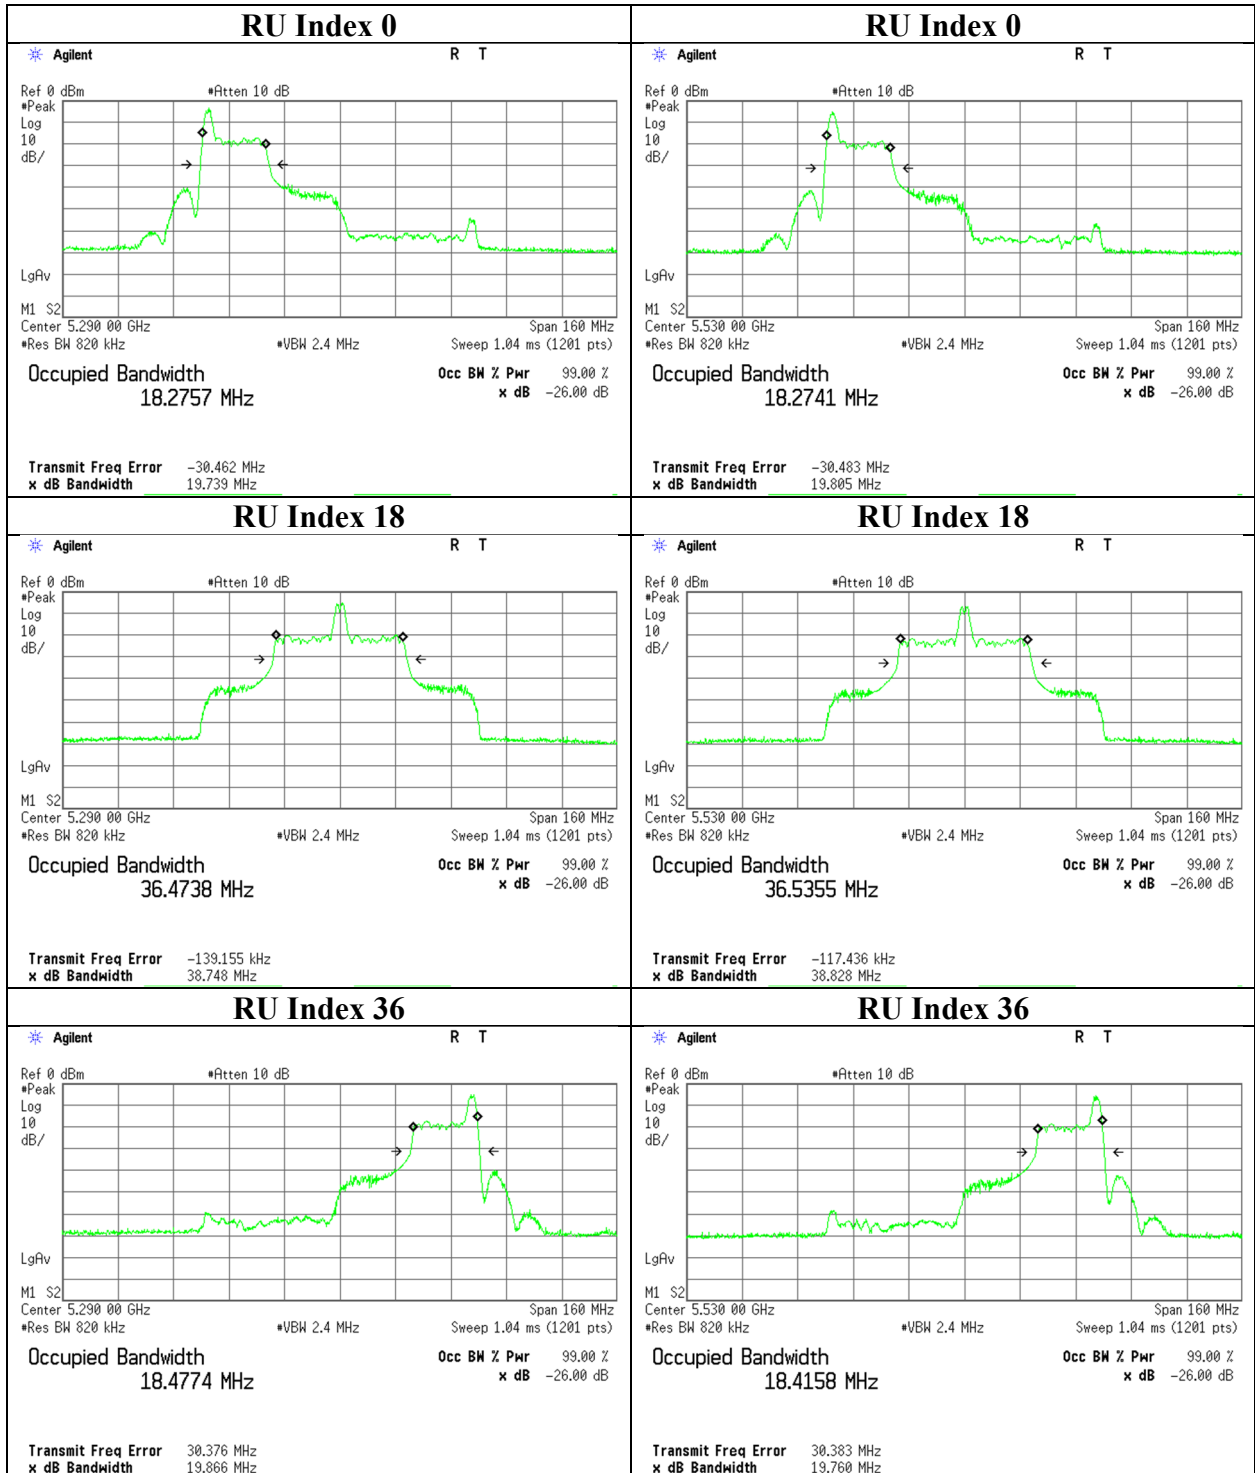

26 dB Emission Bandwidth

11ax-40 (OFDMA)

242-tone RU 5510 MHz

242-tone RU 5550 MHz

26 dB Emission Bandwidth

11ax-40 (OFDMA)

242-tone RU 5670 MHz

242-tone RU 5710 MHz

26 dB Emission Bandwidth

**11ax-40 (OFDMA)
484-tone RU**

26 dB Emission Bandwidth

11ac-80

26 dB Emission Bandwidth

11ax-80 (OFDM)

26 dB Emission Bandwidth

11ax-80 (OFDMA)

26-tone RU 5290 MHz

26-tone RU 5530 MHz

26 dB Emission Bandwidth

11ax-80 (OFDMA)

26-tone RU 5610 MHz

26-tone RU 5690 MHz

26 dB Emission Bandwidth

11ax-80 (OFDMA)

52-tone RU 5290 MHz

52-tone RU 5530 MHz

26 dB Emission Bandwidth

11ax-80 (OFDMA)

52-tone RU 5610 MHz

52-tone RU 5690 MHz