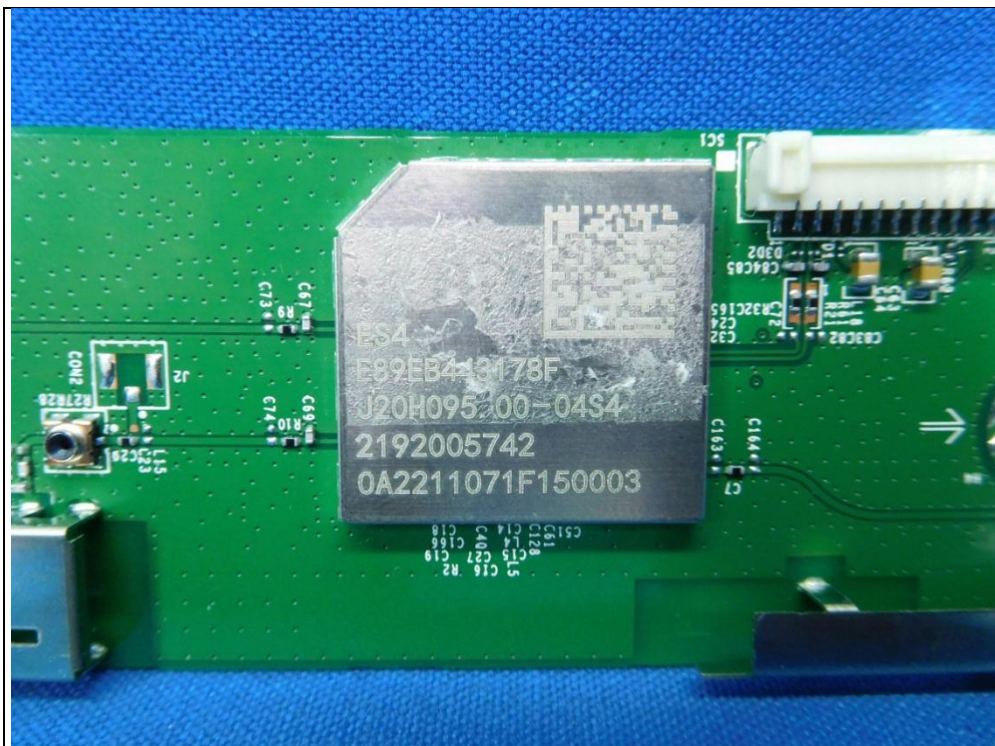

CONSTRUCTION PHOTOS OF EUT

Type 1: with Con4/Con5 switch connector

Type 2: without Con4/Con5 switch connector

For WLAN: Ant No. 1

For WLAN: Ant No. 2

For Bluetooth: Ant No. 1