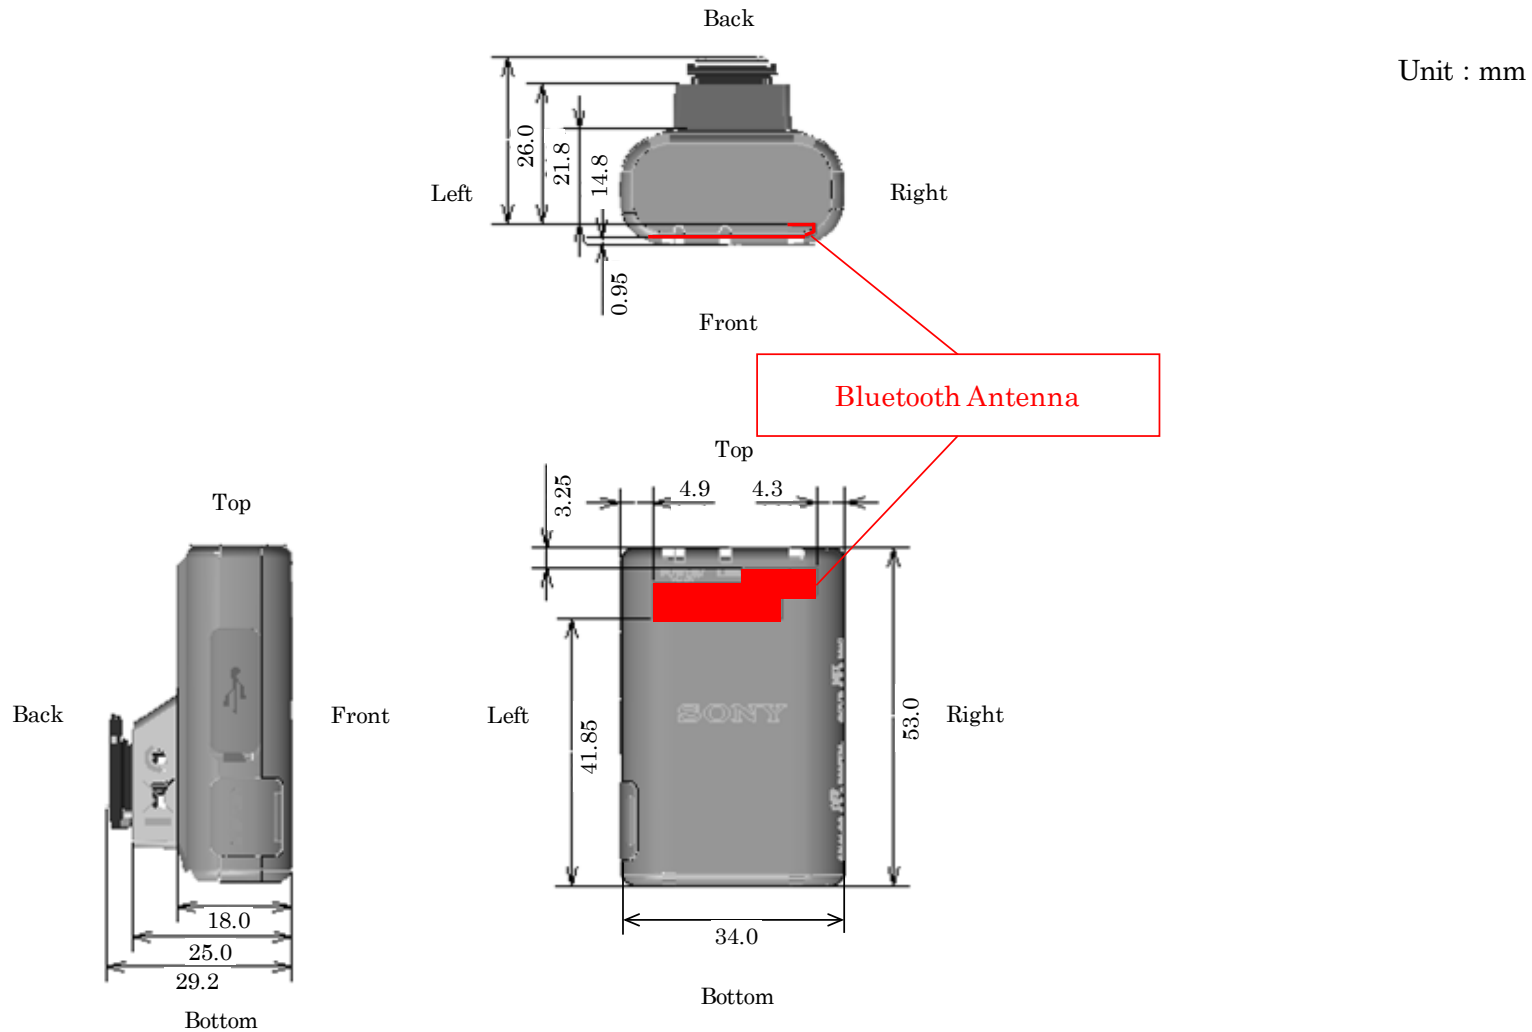

Body-Worn SAR (1-g SAR) Test Exclusion as per KDB 447498 D01

Freq. Band	Freq. (MHz)	Test Position	User-to-Host Distance (mm)	Host-to-Ant Distance (mm)	User-to-Ant Distance (mm)	Min. Test Sep. Distance (mm)	Max. Possible Power			Exclusion Threshold	SAR Required (> 3.0)
							(dBm)	(mW)	rounded (mW)		
Bluetooth	2450	Front	0	0.95	0.95	5	10.0	10.0	10	3.1	Yes
	2450	Back	0	26.0	26.0	26	10.0	10.0	10	0.6	No
	2450	Back-Tilt	0	14.8	14.8	15	10.0	10.0	10	1.0	No
	2450	Left	0	4.9	4.9	5	10.0	10.0	10	3.1	Yes
	2450	Right	0	4.3	4.3	5	10.0	10.0	10	3.1	Yes
	2450	Top	0	3.25	3.25	5	10.0	10.0	10	3.1	Yes
	2450	Bottom	0	41.85	41.85	42	10.0	10.0	10	0.4	No