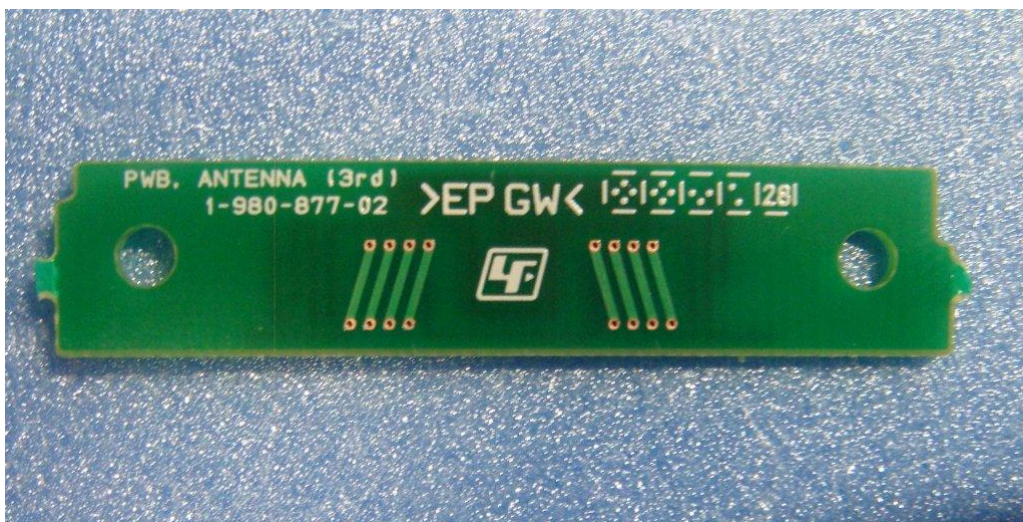

Photo

Sony Corporation
Wireless Transceiver Module [Model:BNSY25]

Front-end Top (with shield)

Front-end Top (without shield)

Photo

**Sony Corporation
Wireless Transceiver Module [Model:BNSY25]**

Front-end Bottom

Front-end with Antenna

Photo

Sony Corporation
Wireless Transceiver Module [Model:BNSY25]

Antenna Board Top

Antenna Board Bottom

Photo

Sony Corporation
Wireless Transceiver Module [Model:BNSY25]

Control IC Top

Control IC Bottom