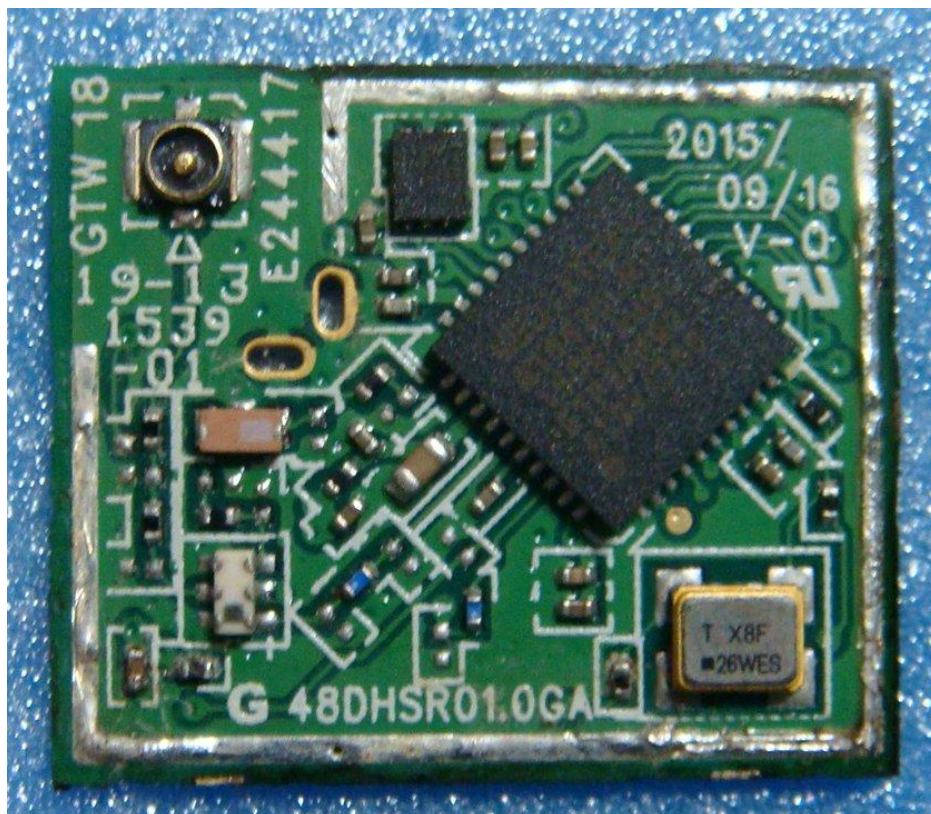

Photo

Sony Corporation
Wireless Transceiver Module [Model:BNSY25]

Front-end Top (with shield)

Front-end Top (without shield)

Photo

**Sony Corporation
Wireless Transceiver Module [Model:BNSY25]**

Front-end Bottom

Front-end with Antenna

Photo

Sony Corporation
Wireless Transceiver Module [Model:BNSY25]

Antenna Board Top

Antenna Board Bottom

Photo

Sony Corporation
Wireless Transceiver Module [Model:BNSY25]

Control IC Top

Control IC Bottom