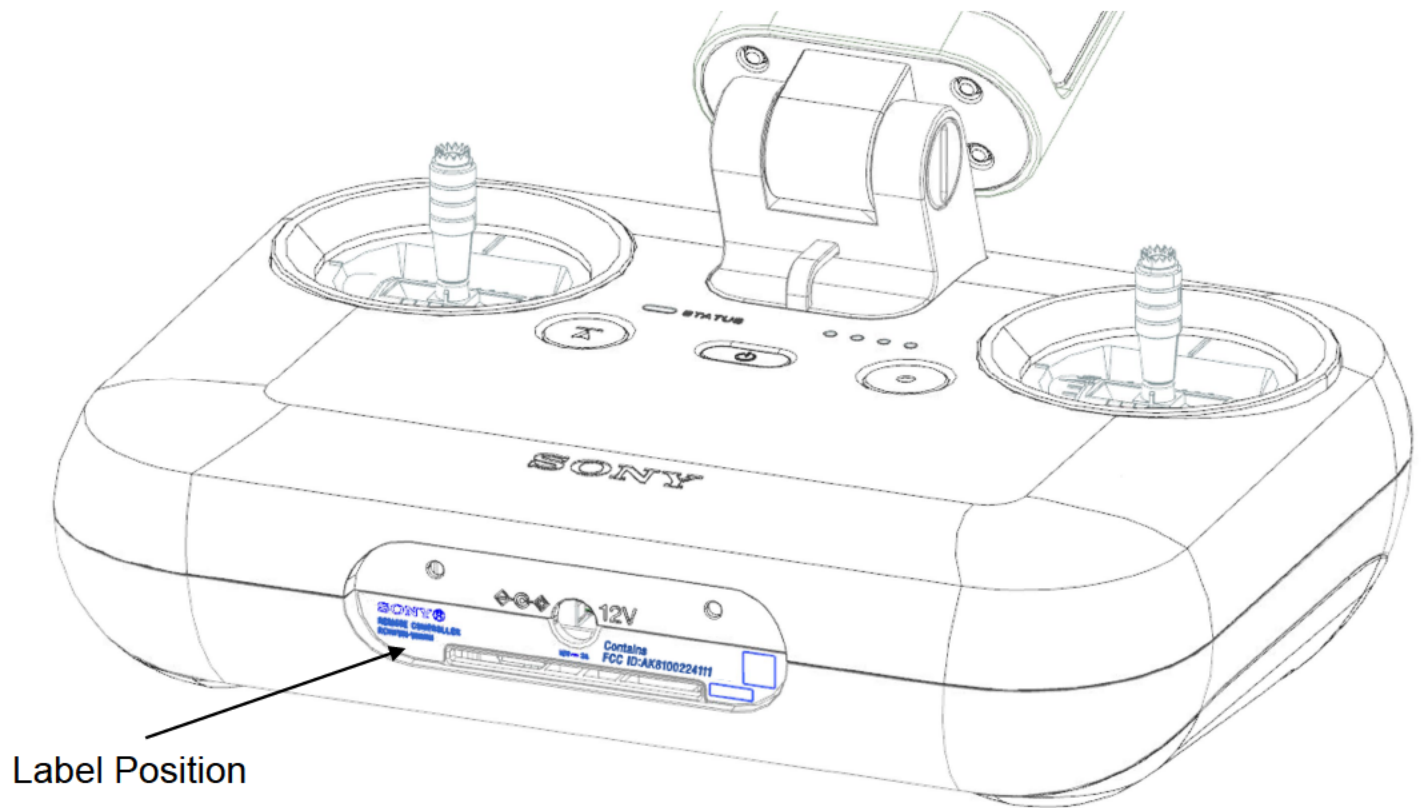

# Label Position on Host Device

Label Position

# Host Label Sample

SONY®

REMOTE CONTROLLER  
REMOTE-TEST

Contains  
FCC ID:AK8100224111