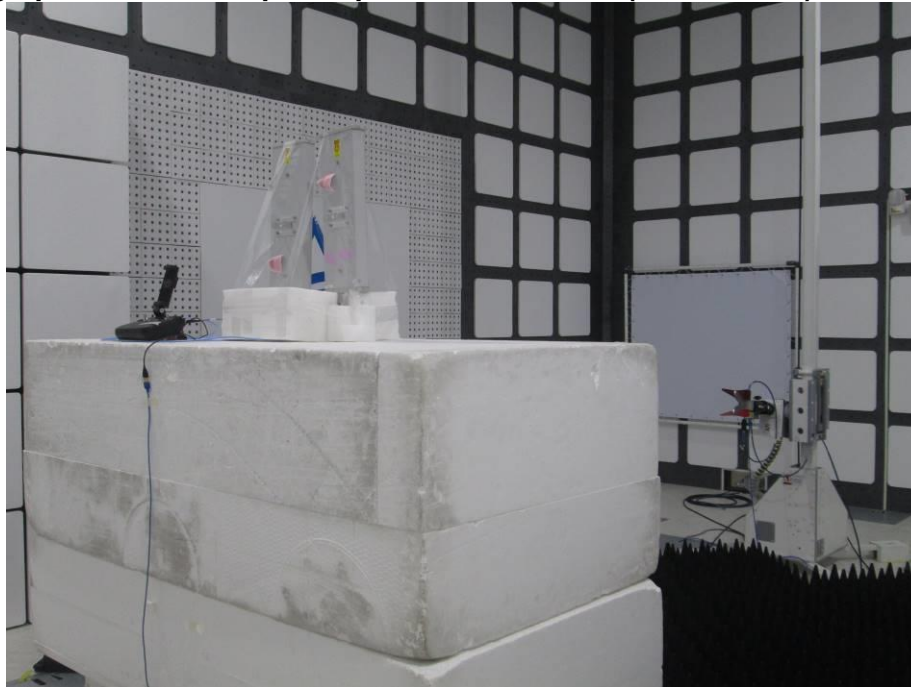

Product: Wireless Lan Module

Type Identification: WCBN3515A

Photograph 11: Test Setup for Spurious Emissions (Back View 3)