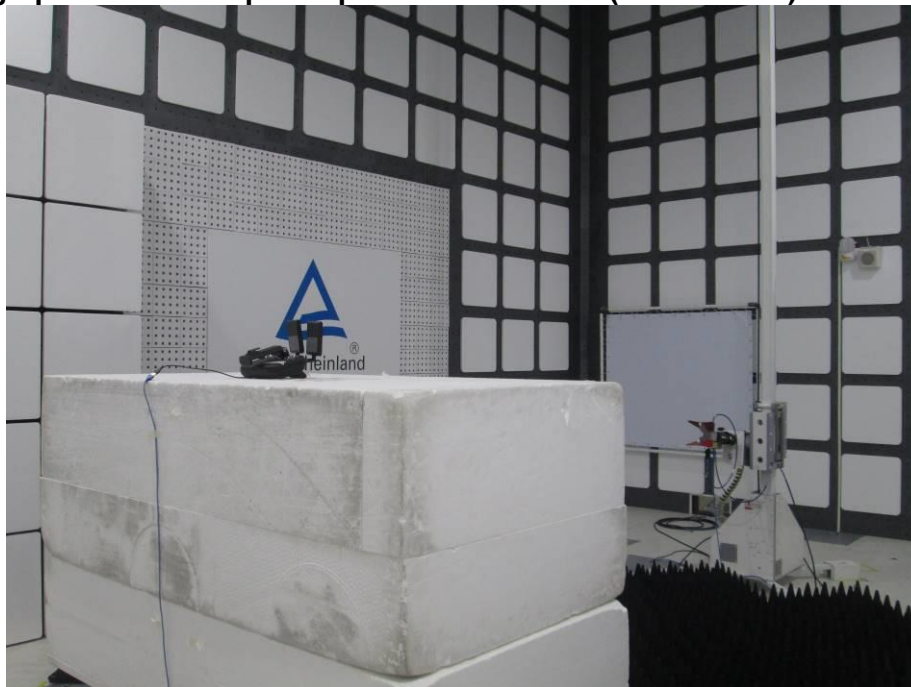

Product: Wireless Lan Module

Type Identification: WCBN3515A

<Patch Antenna>

Photograph 1: Test Setup for Spurious Emissions (Front View 1)

Photograph 2: Test Setup for Spurious Emissions (Front View 2)

Product: Wireless Lan Module

Type Identification: WCBN3515A

**Photograph 3: Test Setup for Spurious Emissions (Back View 1)**

**Photograph 4: Test Setup for Spurious Emissions (Back View 2)**

Product: Wireless Lan Module

Type Identification: WCBN3515A

**Photograph 5: Test Setup for Spurious Emissions (Back View 3)**

**Photograph 6: Test Setup for Spurious Emissions (Back View 4)**

Product: Wireless Lan Module

Type Identification: WCBN3515A

<Sector Antenna>