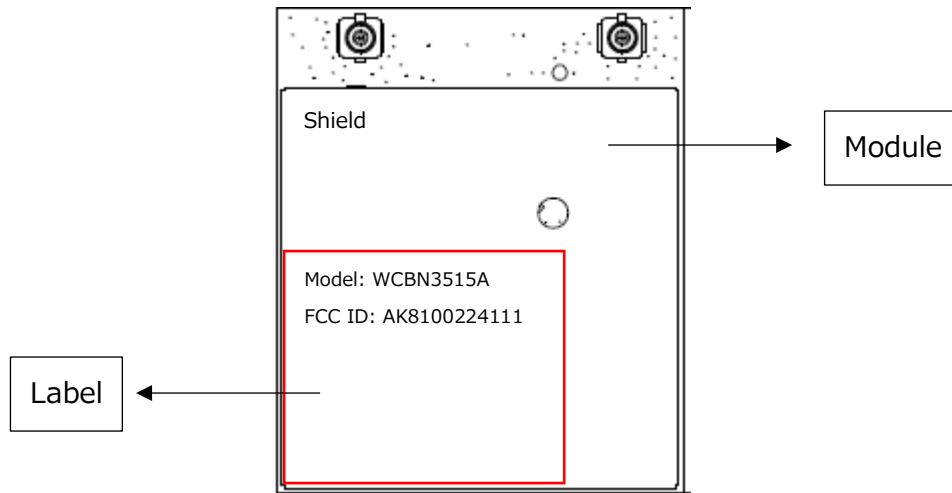

FCC ID Label format and Location: FCC ID AK 8100224111

FCC ID is described on top of Module. Labeling meets the conditions allowed in KDB784748.
FCC part15 statement in manual, when it would be embedded on Host.