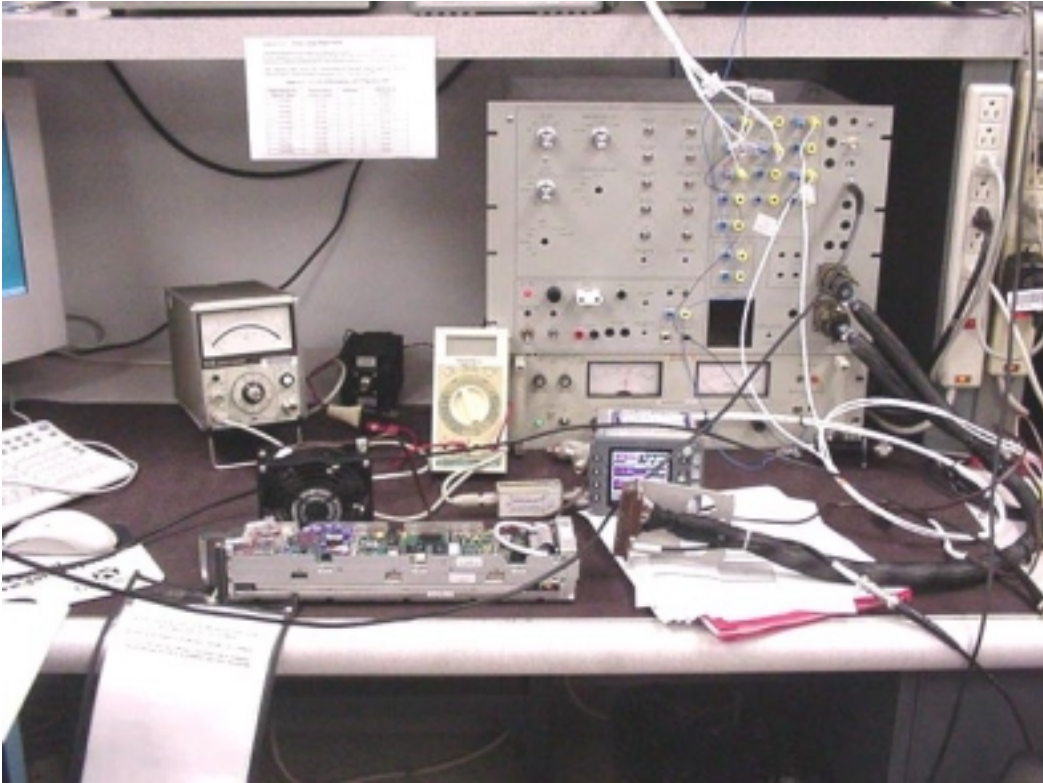

TEST SETUP PHOTOS – EXHIBIT G

1.1 PHOTOS

VHF Test Panel, Control Head

VHF Test Equipment, left side.

Test fixture at Rubicom (Testing Contractor) showing setup for radiated emissions testing.