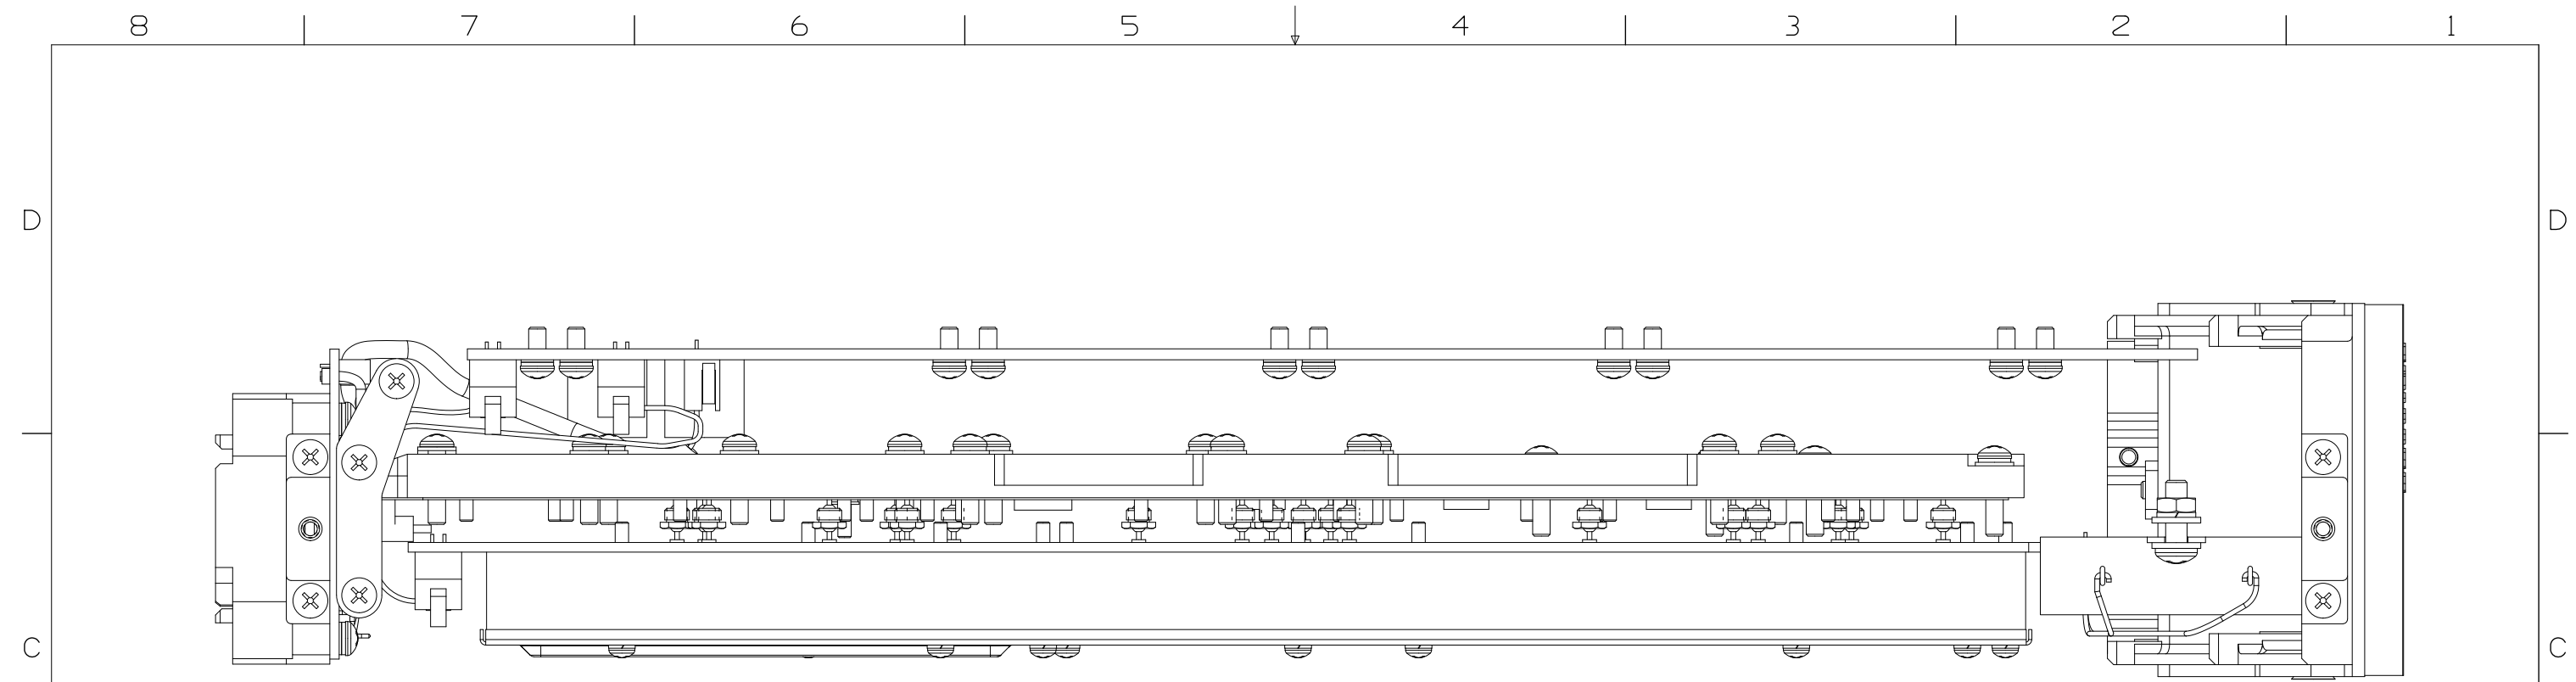

Scale= 0.477271:1

010216.0815 [Unigraphics] File: 653-4129-001UG.bug

UGPDM

SIZE	CAGE	DWG NO.	REV LTR
D	4V792	653-4129-001	-
SCALE	NONE	SHEET 2	

SIZE	CAGE	DWG NO.	REV LTR
D	4V792	653-4129-001	-
SCALE	NONE	SHEET	3

Scale= 0.47727:1

010216.0815 [Unigraphics] File: 653-4129-001UG.bug

UGPDM

PARTIAL VIEW FOR CLARITY

SIZE	CAGE	DWG NO.	REV LTR
D	4V792	653-4129-001	-
SCALE	NONE	SHEET	4