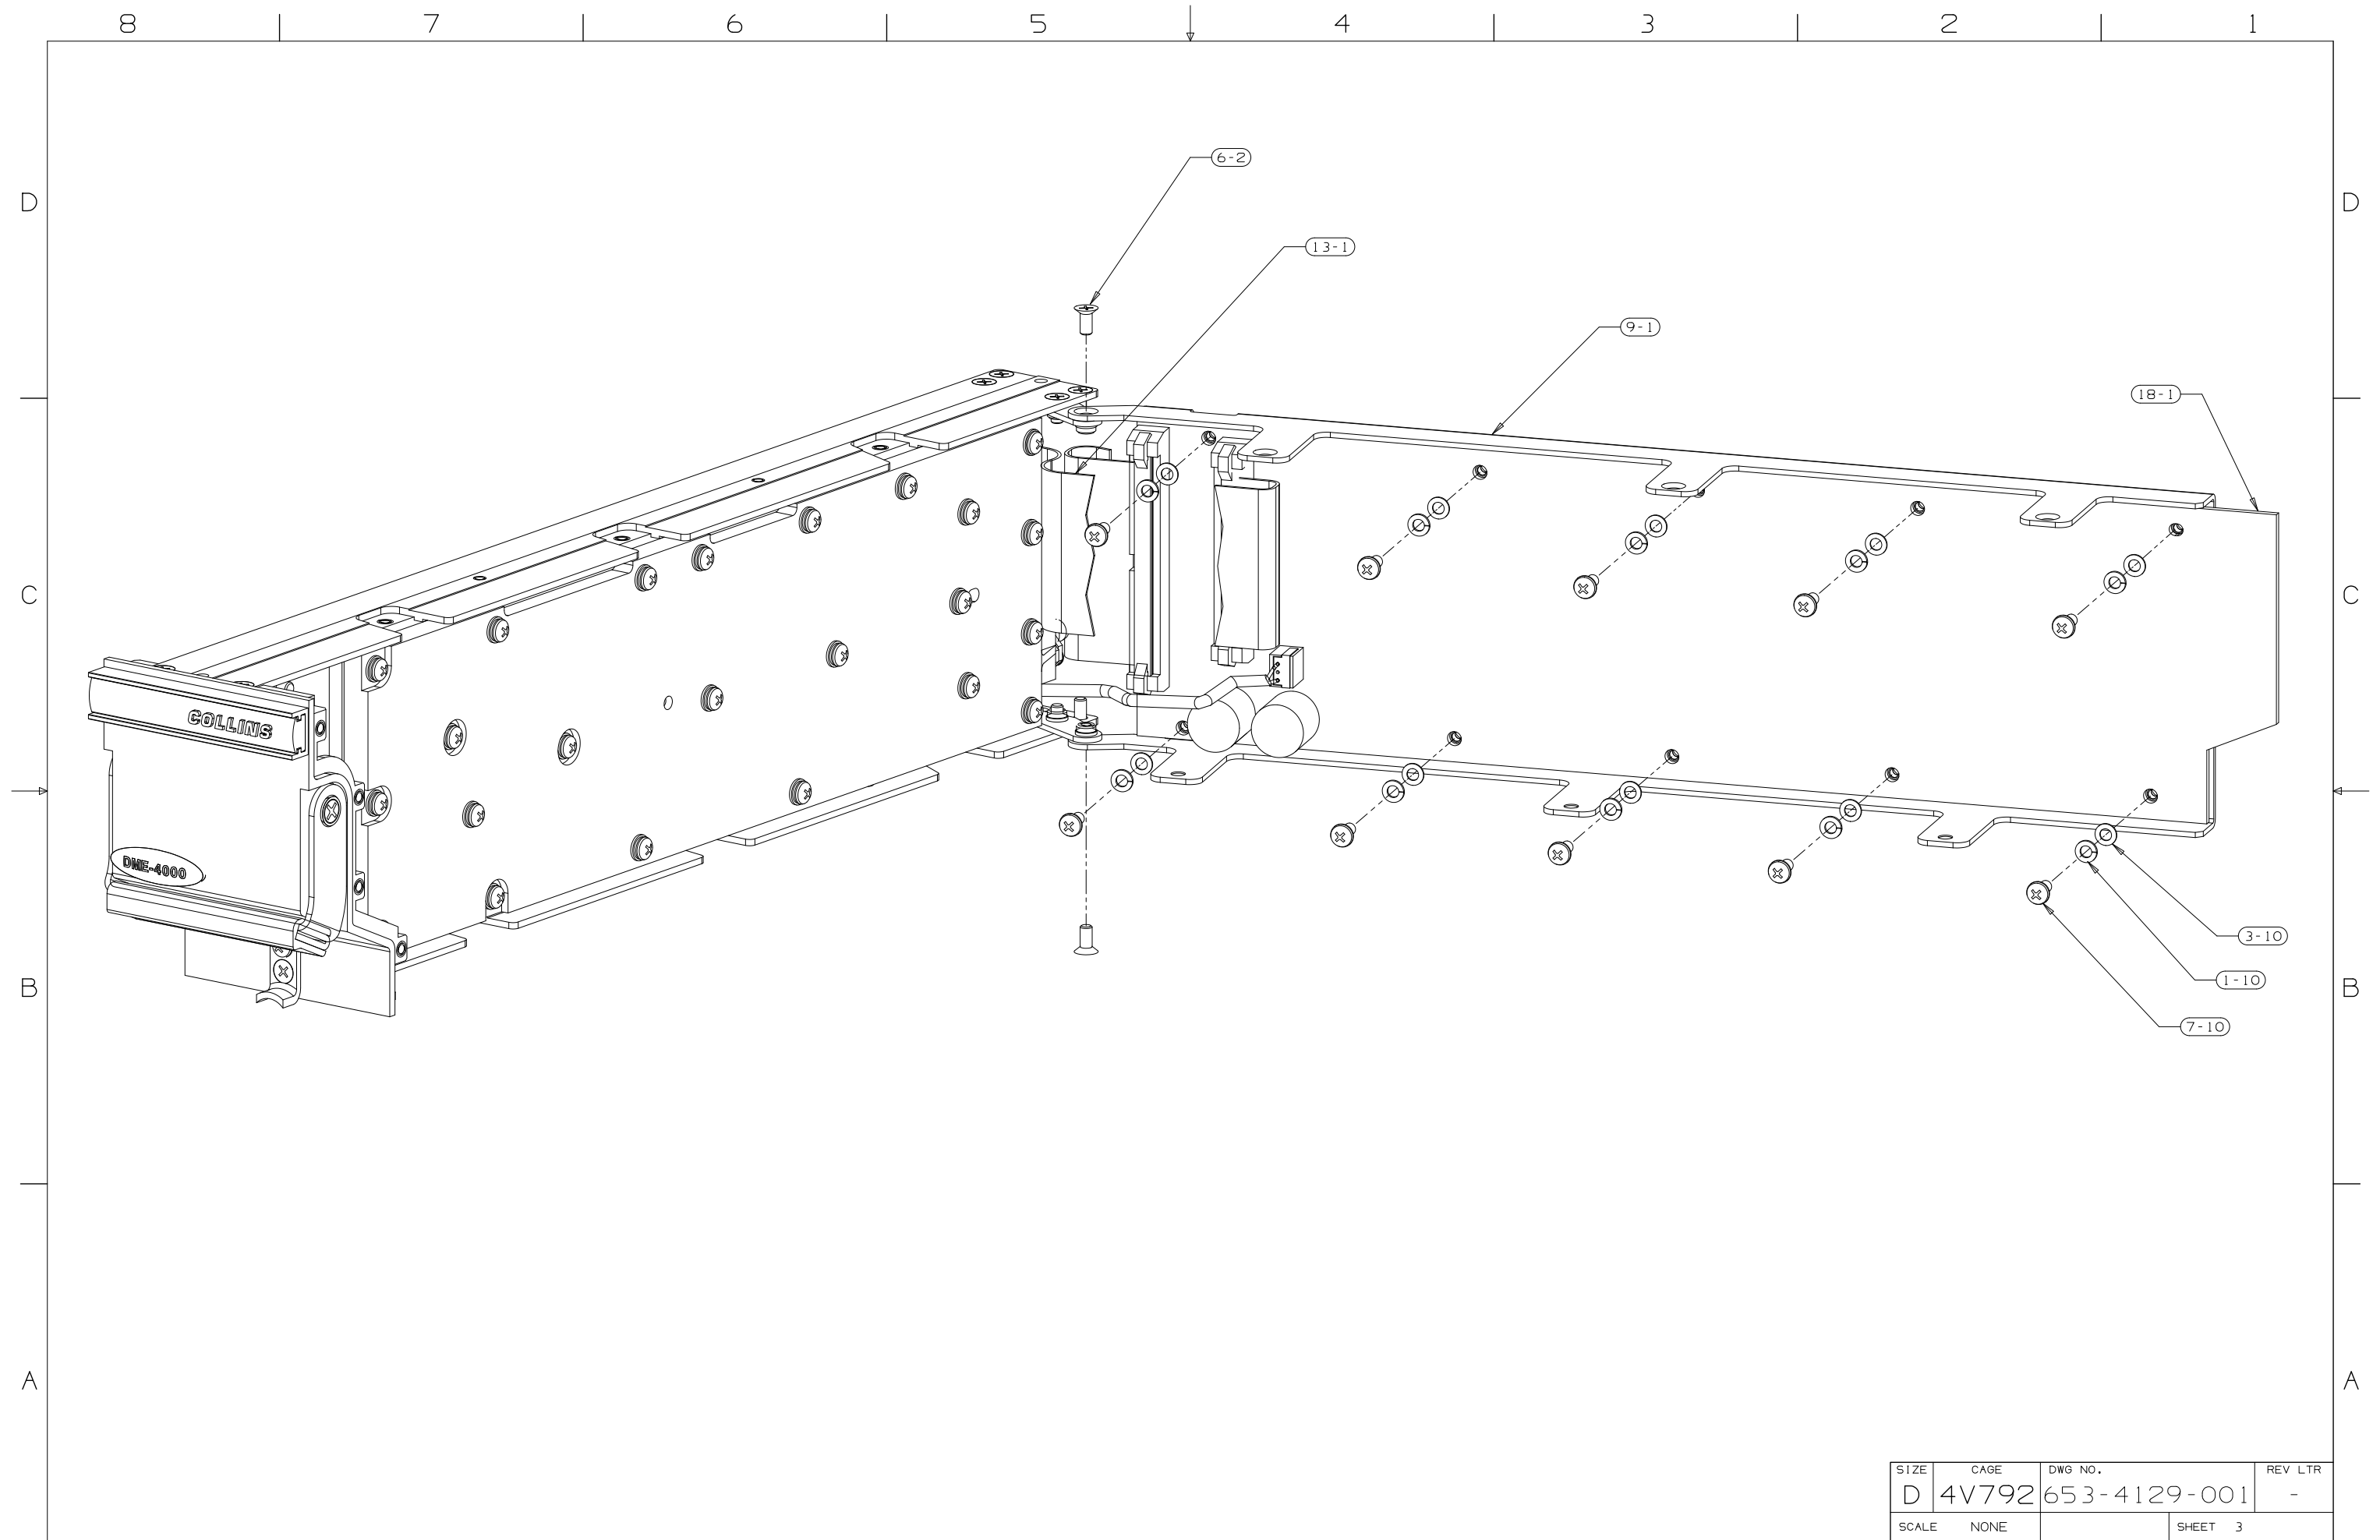

Scale= 0.477271:1

010216.0815 [Unigraphics] File: 653-4129-001UG.bug

UGPDM

SIZE	CAGE	DWG NO.	REV LTR
D	4V792	653-4129-001	-
SCALE	NONE	SHEET 2	

SIZE	CAGE	DWG NO.	REV LTR
D	4V792	653-4129-001	-
SCALE	NONE	SHEET	3

Scale= 0.47727:1

010216.0815 [Unigraphics] File: 653-4129-001UG.bug

UGPDM

PARTIAL VIEW FOR CLARITY

SIZE	CAGE	DWG NO.	REV LTR
D	4V792	653-4129-001	-
SCALE	NONE	SHEET	4