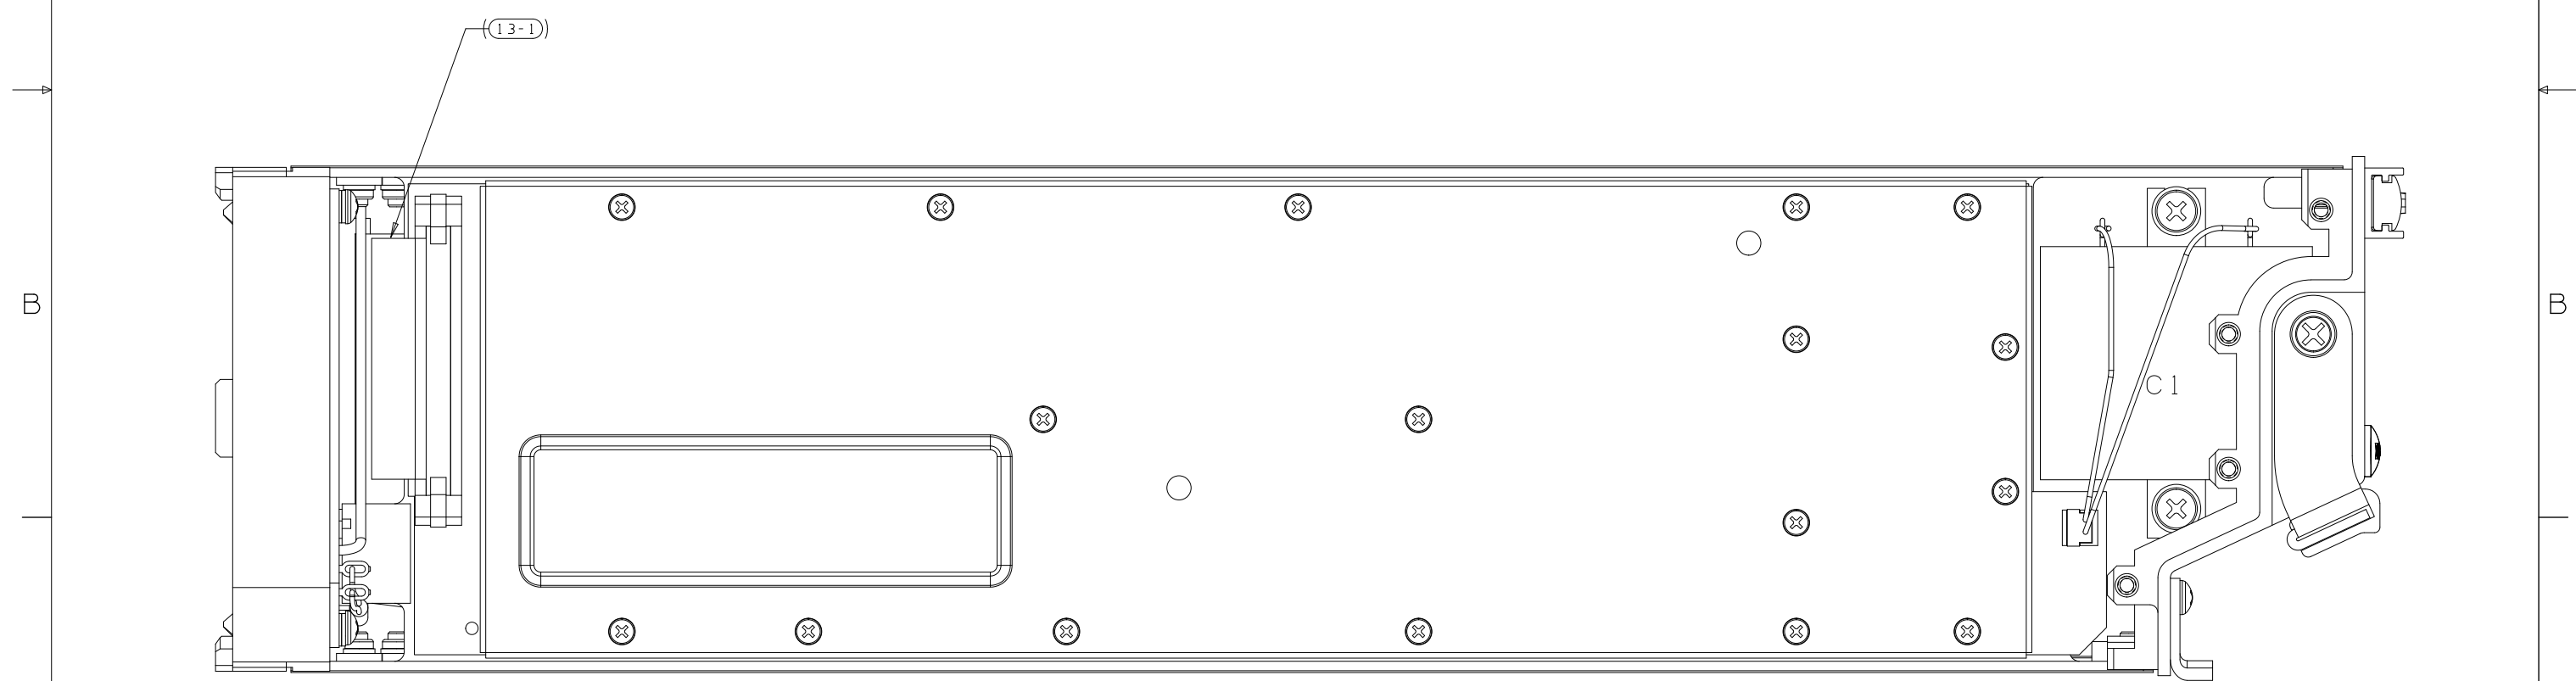

Scale= 0.477271:1

010216.0815 [Unigraphics] File: 653-4129-001UG.bug

UGPDM

SIZE	CAGE	DWG NO.	REV LTR
D	4V792	653-4129-001	-
SCALE	NONE	SHEET 2	

SIZE	CAGE	DWG NO.	REV LTR
D	4V792	653-4129-001	-
SCALE	NONE	SHEET	3

Scale= 0.47727:1

010216.0815 [Unigraphics] File: 653-4129-001UG.bug

UGPDM

PARTIAL VIEW FOR CLARITY

SIZE	CAGE	DWG NO.	REV LTR
D	4V792	653-4129-001	-
SCALE	NONE	SHEET	4