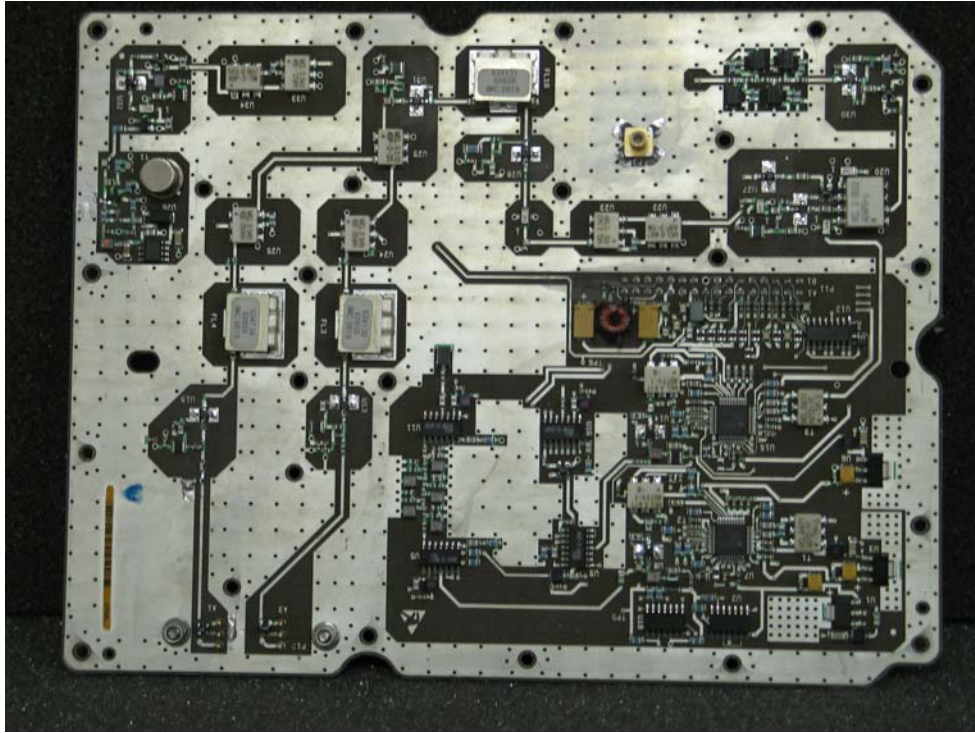

WRAU-2120

Exhibit I – Equipment Photographs: Internal Views

WRAU-2120

Exhibit I – Internal Photos

List of Figures

Figure I-1. RTM-2120 with covers removed	3
Figure I-2. RTM-2120 with power supply card exposed.....	4
Figure I-3. RTM-2120 with DDS source removed	5
Figure I-4. Direct Digital Synthesizer (DDS) Source card (top).....	6
Figure I-5. DDS Source card (bottom).....	6
Figure I-6. Digital Receiver (Sampler) card (top).....	7
Figure I-7. Digital Receiver (Sampler) card (bottom).....	7
Figure I-8. Antenna Drive card (top).....	8
Figure I-9. Antenna Drive card (bottom).....	8
Figure I-10. Power Supply card (top)	9
Figure I-11. Power Supply card (bottom)	9
Figure I-12. WXR processor card (top)	10
Figure I-13. WXR processor card (bottom)	10

WRAU-2120

Figure I-1. RTM-2120 with covers removed

WRAU-2120

Figure I-2. RTM-2120 with power supply card exposed

WRAU-2120

Figure I-3. RTM-2120 with DDS source removed

WRAU-2120

Figure I-4. Direct Digital Synthesizer (DDS) Source card (top)

Figure I-5. DDS Source card (bottom)

WRAU-2120

Figure I-6. Digital Receiver (Sampler) card (top)

Figure I-7. Digital Receiver (Sampler) card (bottom)

WRAU-2120

Figure I-8. Antenna Drive card (top)

Figure I-9. Antenna Drive card (bottom)