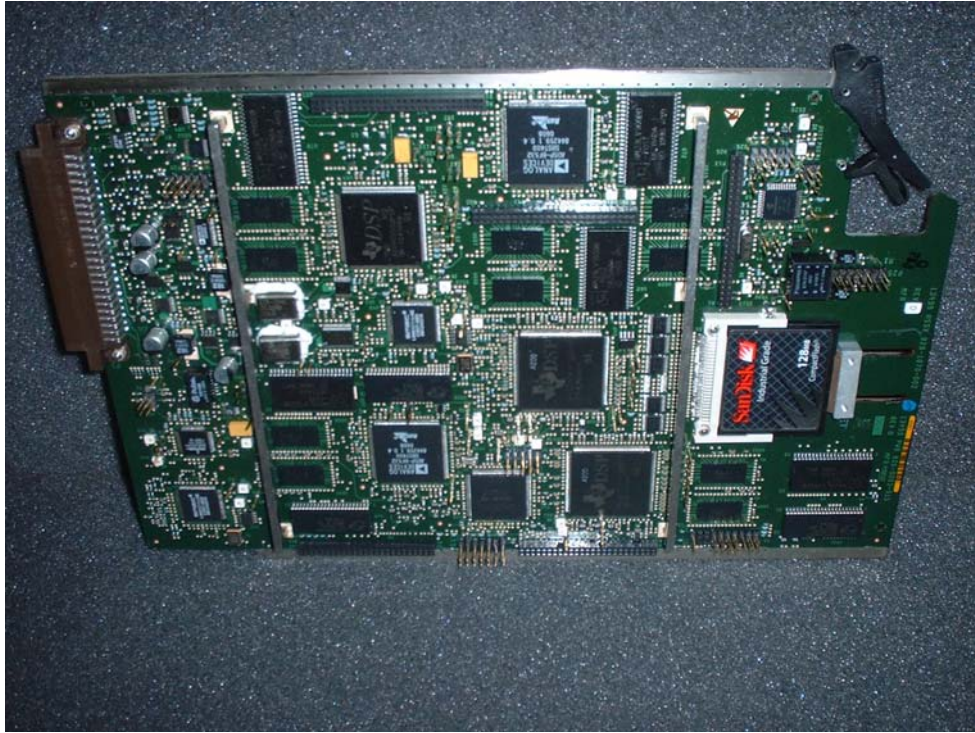

WRAU-2120

Exhibit I – Equipment Photographs: Internal Views

WRAU-2120

Exhibit I – Internal Photos

List of Figures

Figure I-1. RTM-2120 with covers removed	3
Figure I-2. RTM-2120 with power supply card exposed.....	4
Figure I-3. RTM-2120 with DDS source removed	5
Figure I-4. Direct Digital Synthesizer (DDS) Source card (top).....	6
Figure I-5. DDS Source card (bottom).....	6
Figure I-6. Digital Receiver (Sampler) card (top).....	7
Figure I-7. Digital Receiver (Sampler) card (bottom).....	7
Figure I-8. Antenna Drive card (top).....	8
Figure I-9. Antenna Drive card (bottom).....	8
Figure I-10. Power Supply card (top)	9
Figure I-11. Power Supply card (bottom)	9
Figure I-12. WXR processor card (top)	10
Figure I-13. WXR processor card (bottom)	10

Figure I-5. DDS Source card (bottom)

WRAU-2120

Figure I-6. Digital Receiver (Sampler) card (top)

Figure I-7. Digital Receiver (Sampler) card (bottom)

WRAU-2120

Figure I-8. Antenna Drive card (top)

Figure I-9. Antenna Drive card (bottom)

WRAU-2120

Figure I-10. Power Supply card (top)

Figure I-11. Power Supply card (bottom)

WRAU-2120

Figure I-12. WXR processor card (top)

Figure I-13. WXR processor card (bottom)