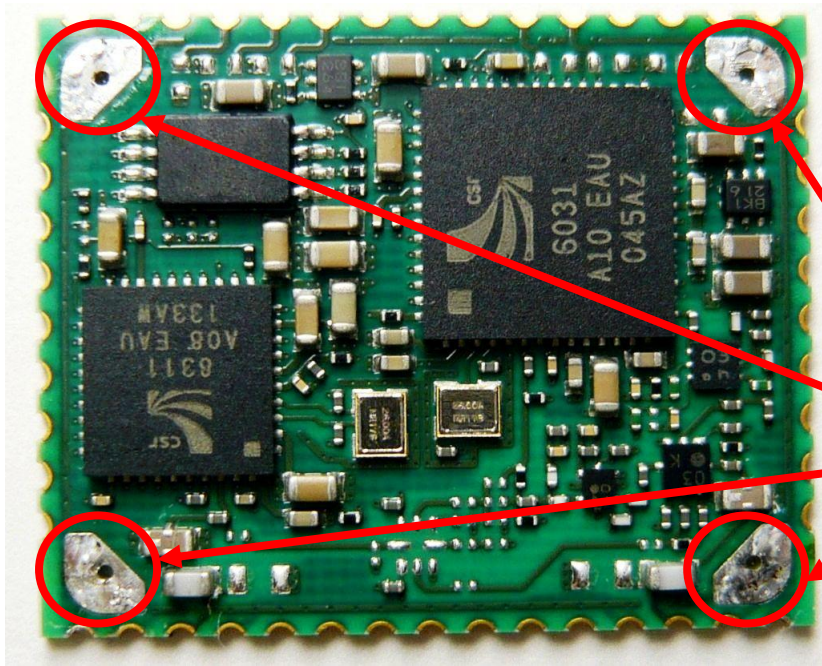

BT/WLAN Circuit Board

BT/WLAN Circuit Board on Grill Parts (Grill Parts Rear View)

WiFi/Bluetooth combo module

<External Photo>

※It is hard to access to the module internal since the module is covered with shield.

<Without shield>

The points which the shield is soldered.
(4 points)

<Backside>