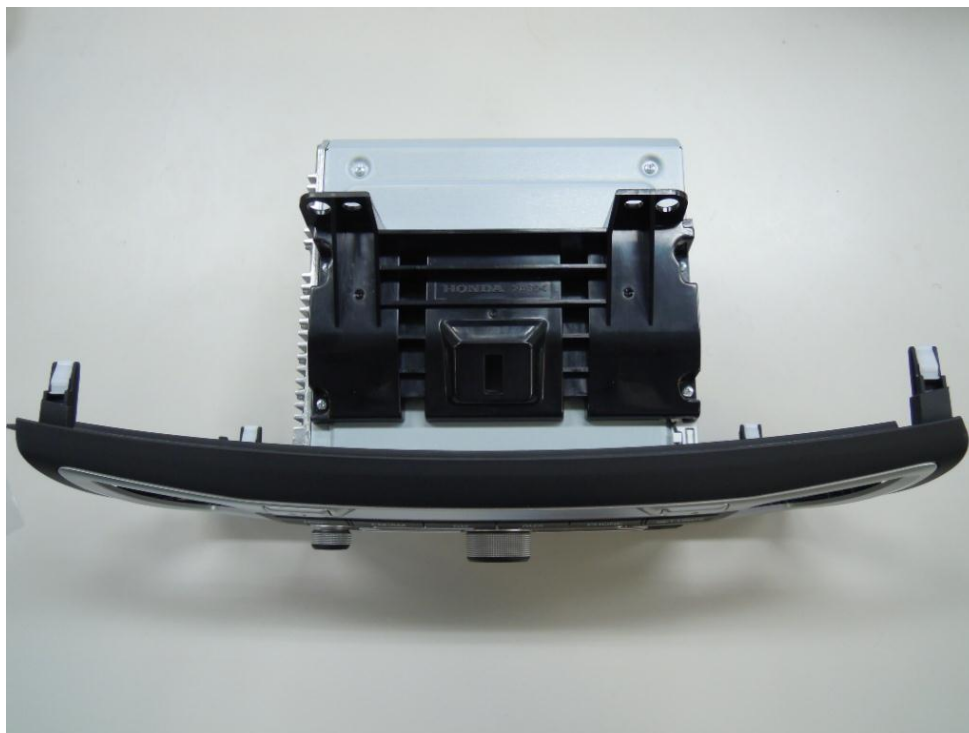

External Photo

Front

Rear

Pioneer Corporation  
Model: DEH-3438ZH  
FCC ID: AJDK070

External Photo

Top

Bottom

External Photo