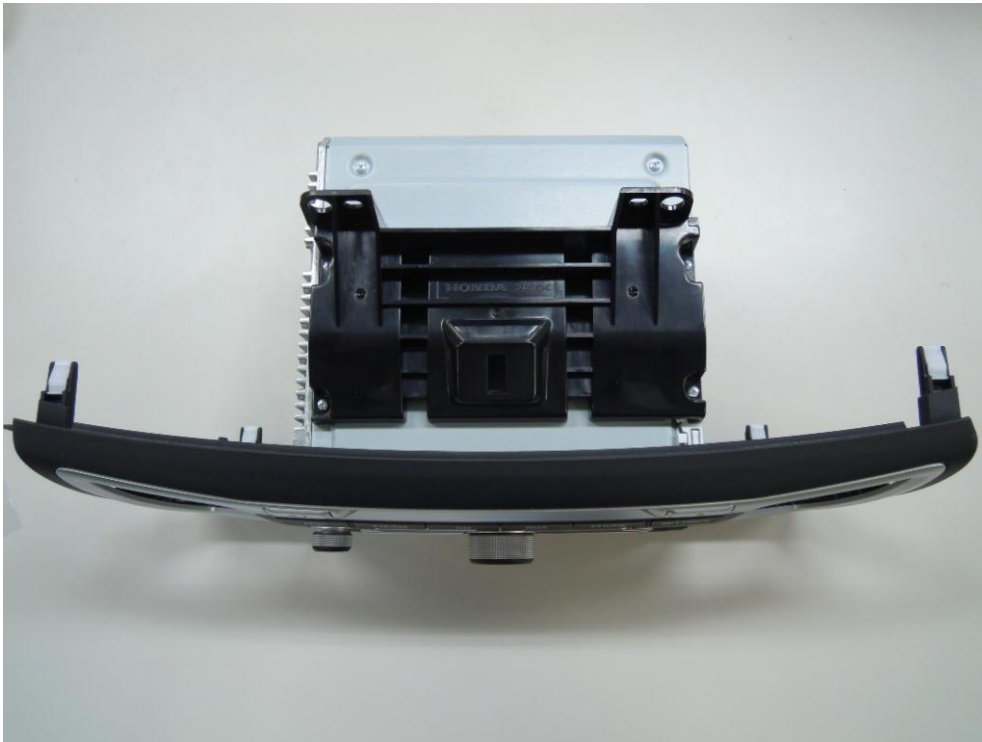

External Photo

Front

Rear

Pioneer Corporation  
Model: DEH-3238ZH  
FCC ID: AJDK070

External Photo

Top

Bottom

External Photo