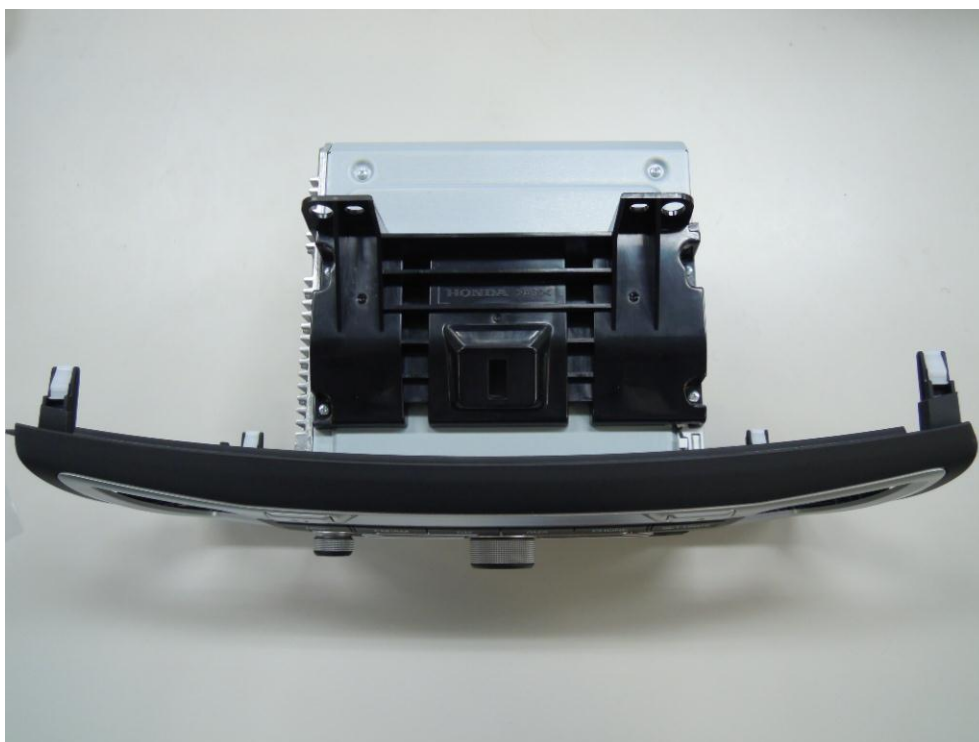

External Photo

Front

Rear

Pioneer Corporation
Model: DEH-3138ZH
FCC ID: AJDK070

External Photo

Top

Bottom

External Photo