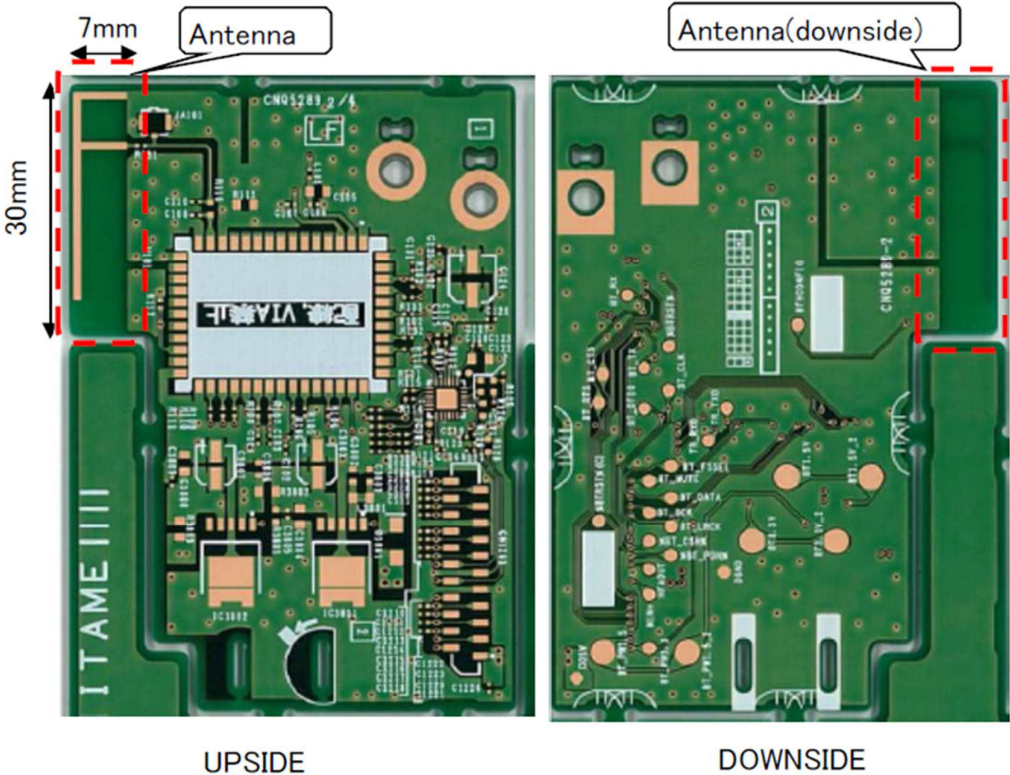

Top with shield

Top without shield

Internal Photo

Pioneer Corporation
Receiver CU
FCC ID: AJDK072

Bottom

Internal Photo

Bluetooth Board Position

Antenna Photo