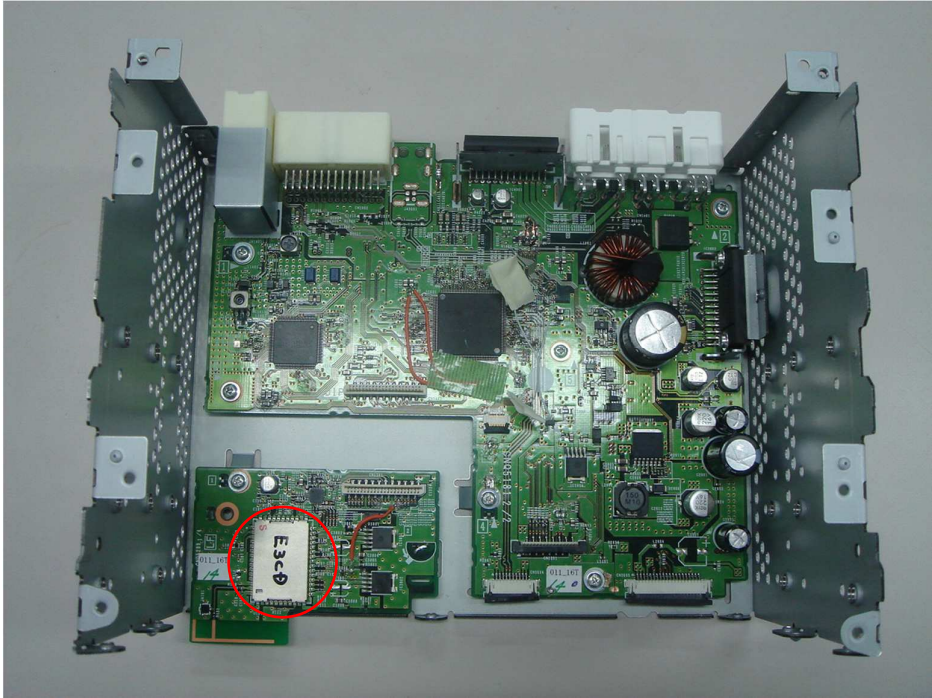

Top with shield

Top without shield

Internal Photo

Pioneer Corporation
Receiver CU
FCC ID: AJDK072

Bottom

Internal Photo

Bluetooth Board Position

Antenna Photo