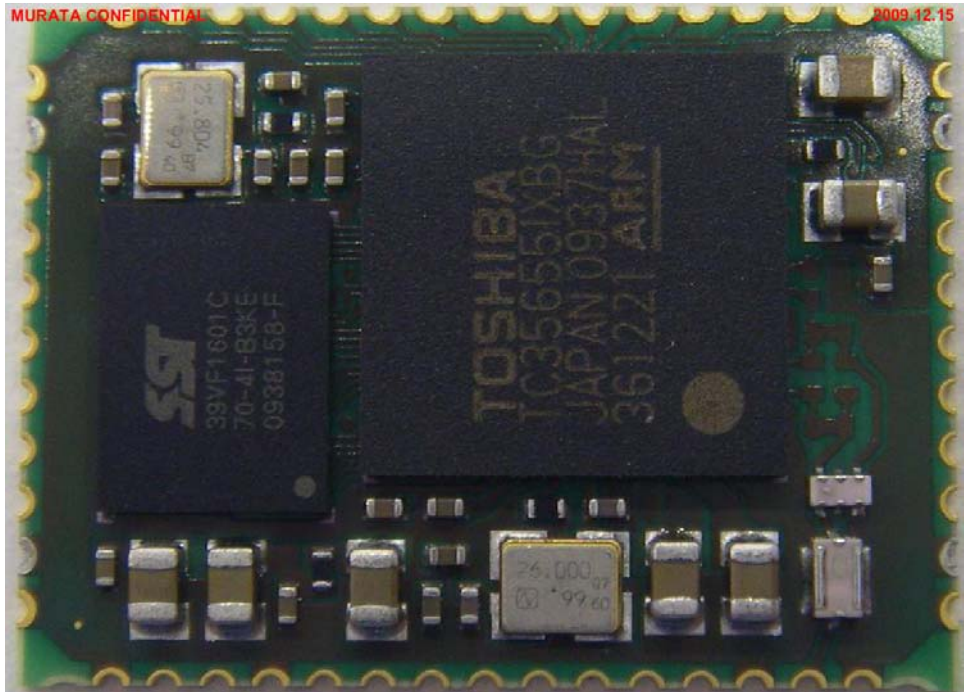

Top with shield

Top without shield

Internal Photo

Pioneer Corporation
Receiver CU
FCC ID: AJDK072

Bottom

Internal Photo

Bluetooth Board Position

Antenna Photo