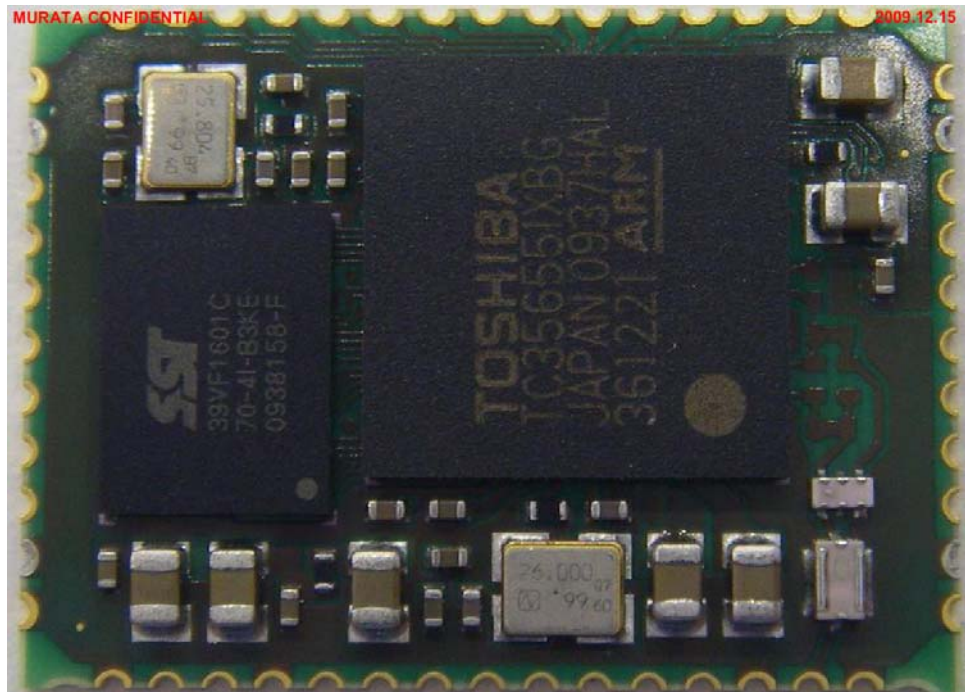

Top with shield

Top without shield

Internal Photo

Pioneer Corporation

Model: DEH-8128

FCC ID: AJDK050

Bottom

Internal Photo

BT Board Position

Antenna Photo